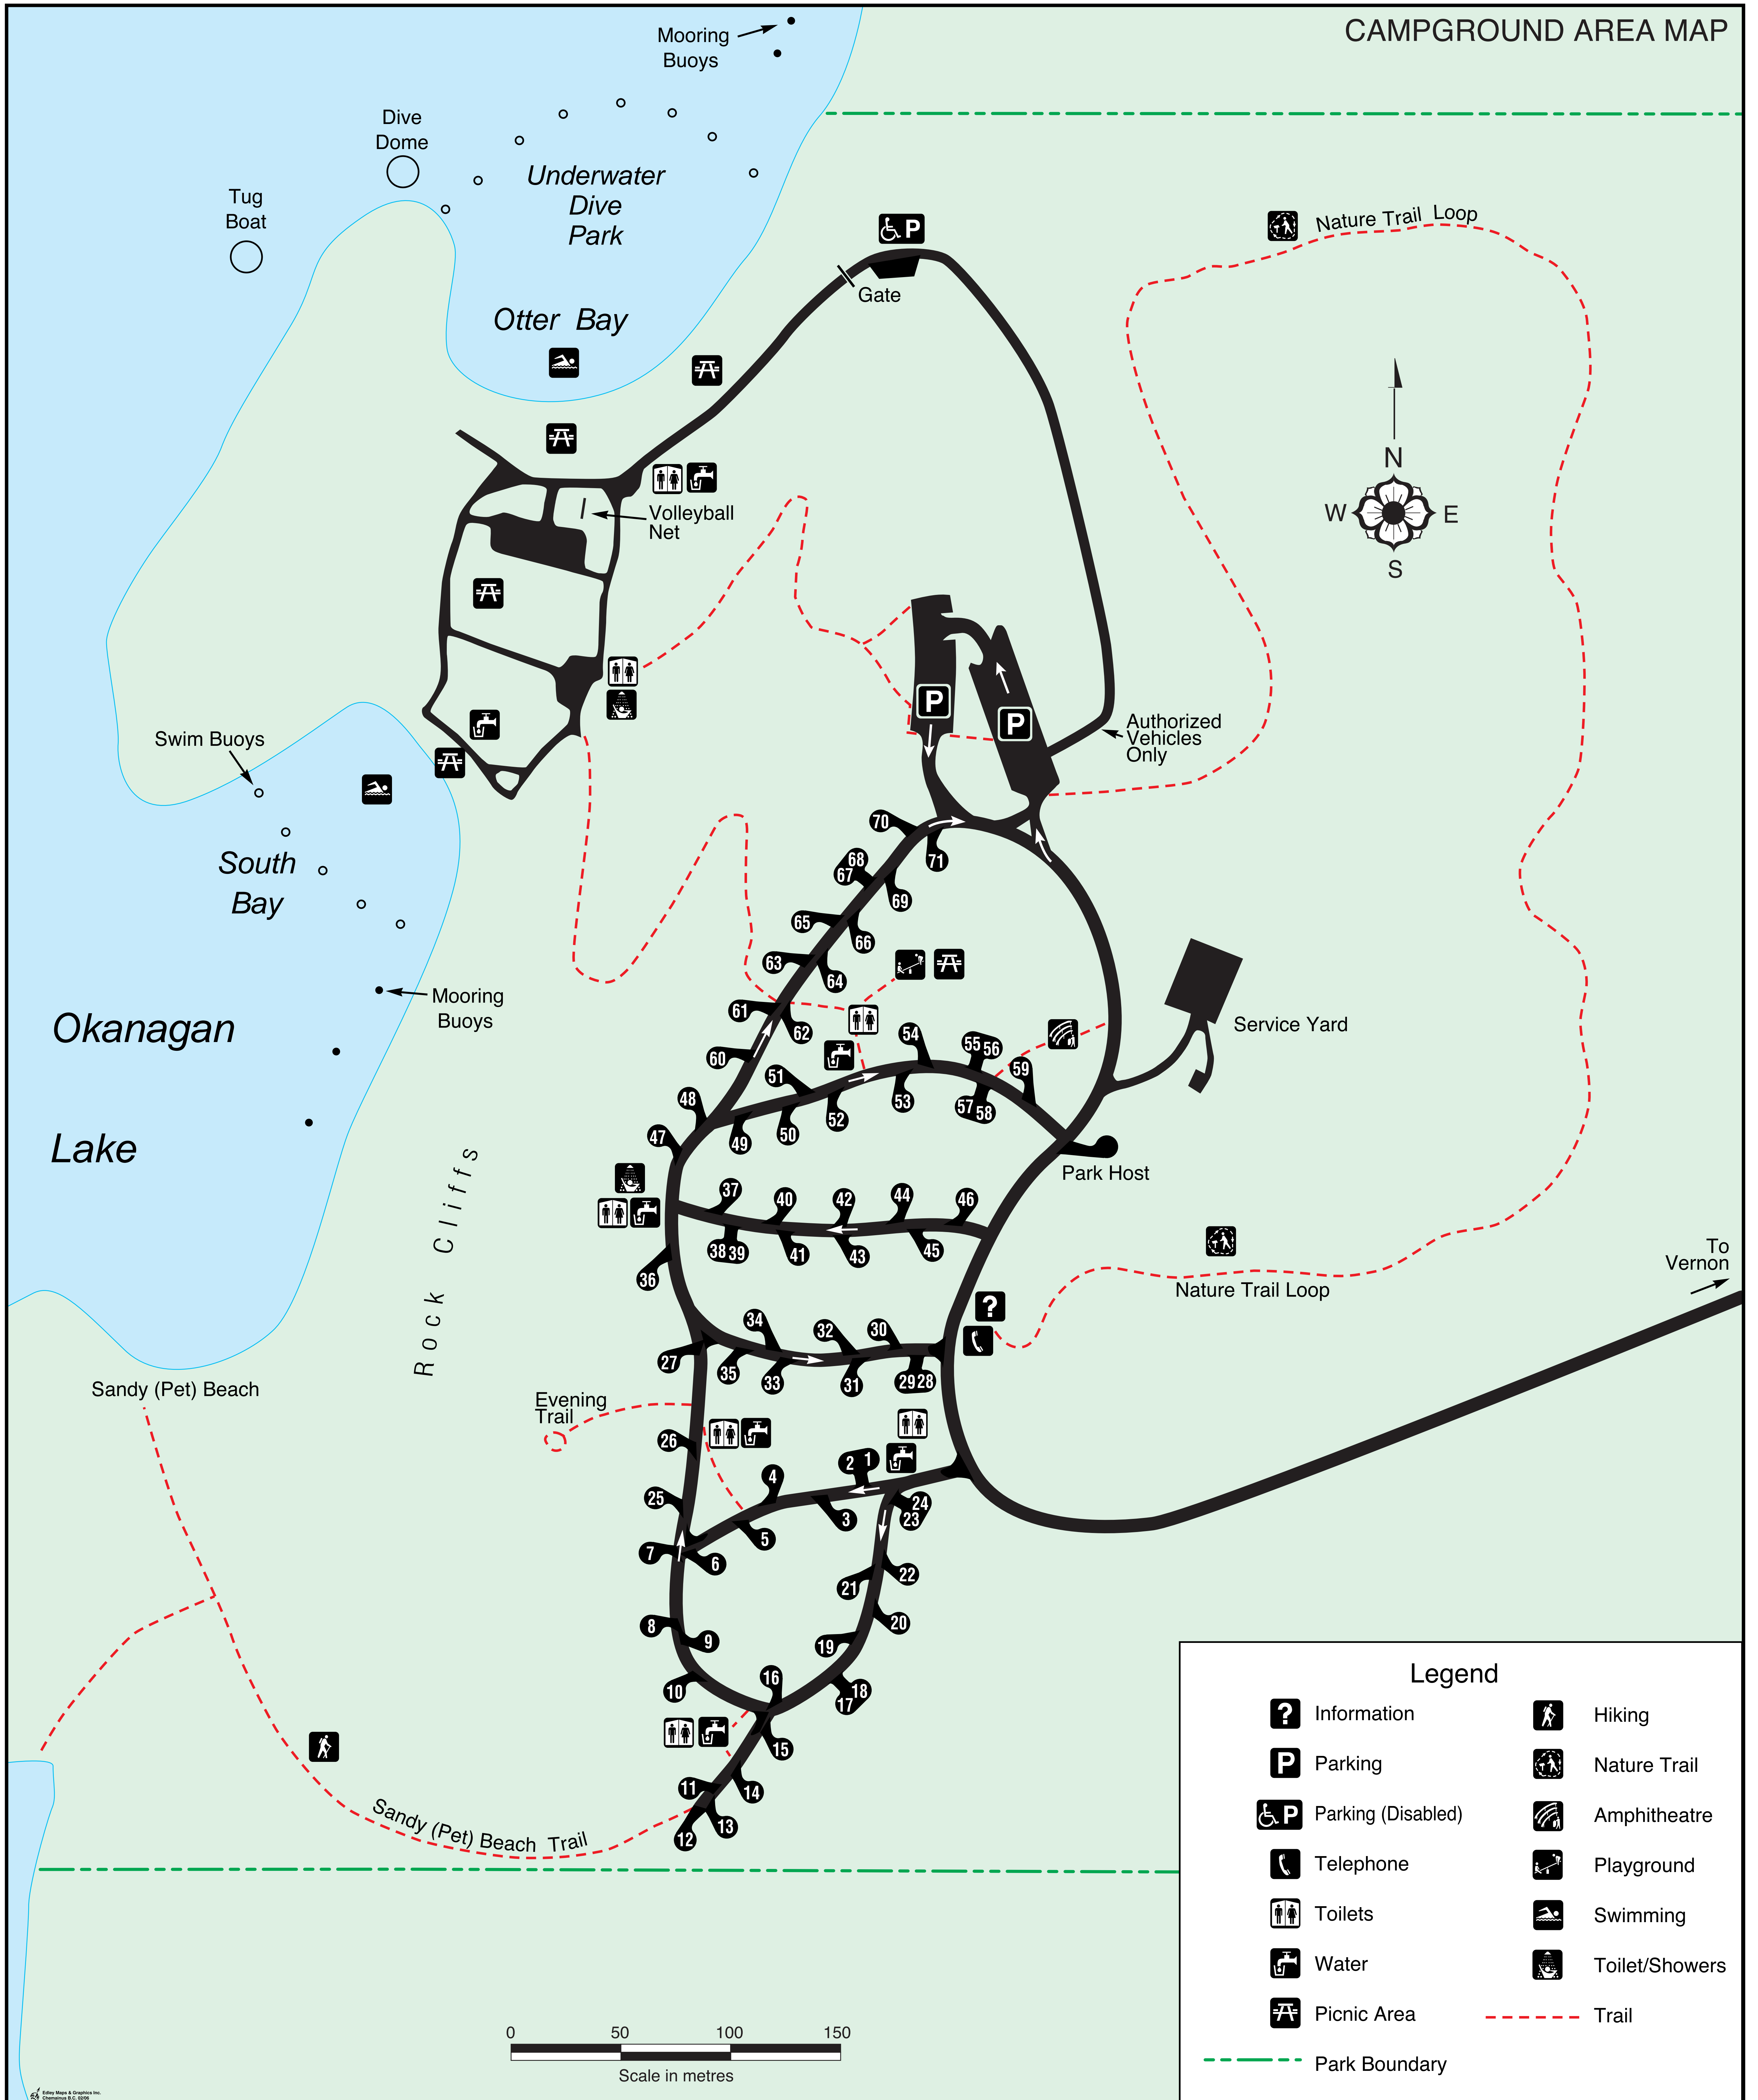

Ellison Provincial Park

CAMPGROUND AREA MAP

Legend			
	Information		Hiking
	Parking		Nature Trail
	Parking (Disabled)		Amphitheatre
	Telephone		Playground
	Toilets		Swimming
	Water		Toilet/Shower
	Picnic Area		Trail
	Park Boundary