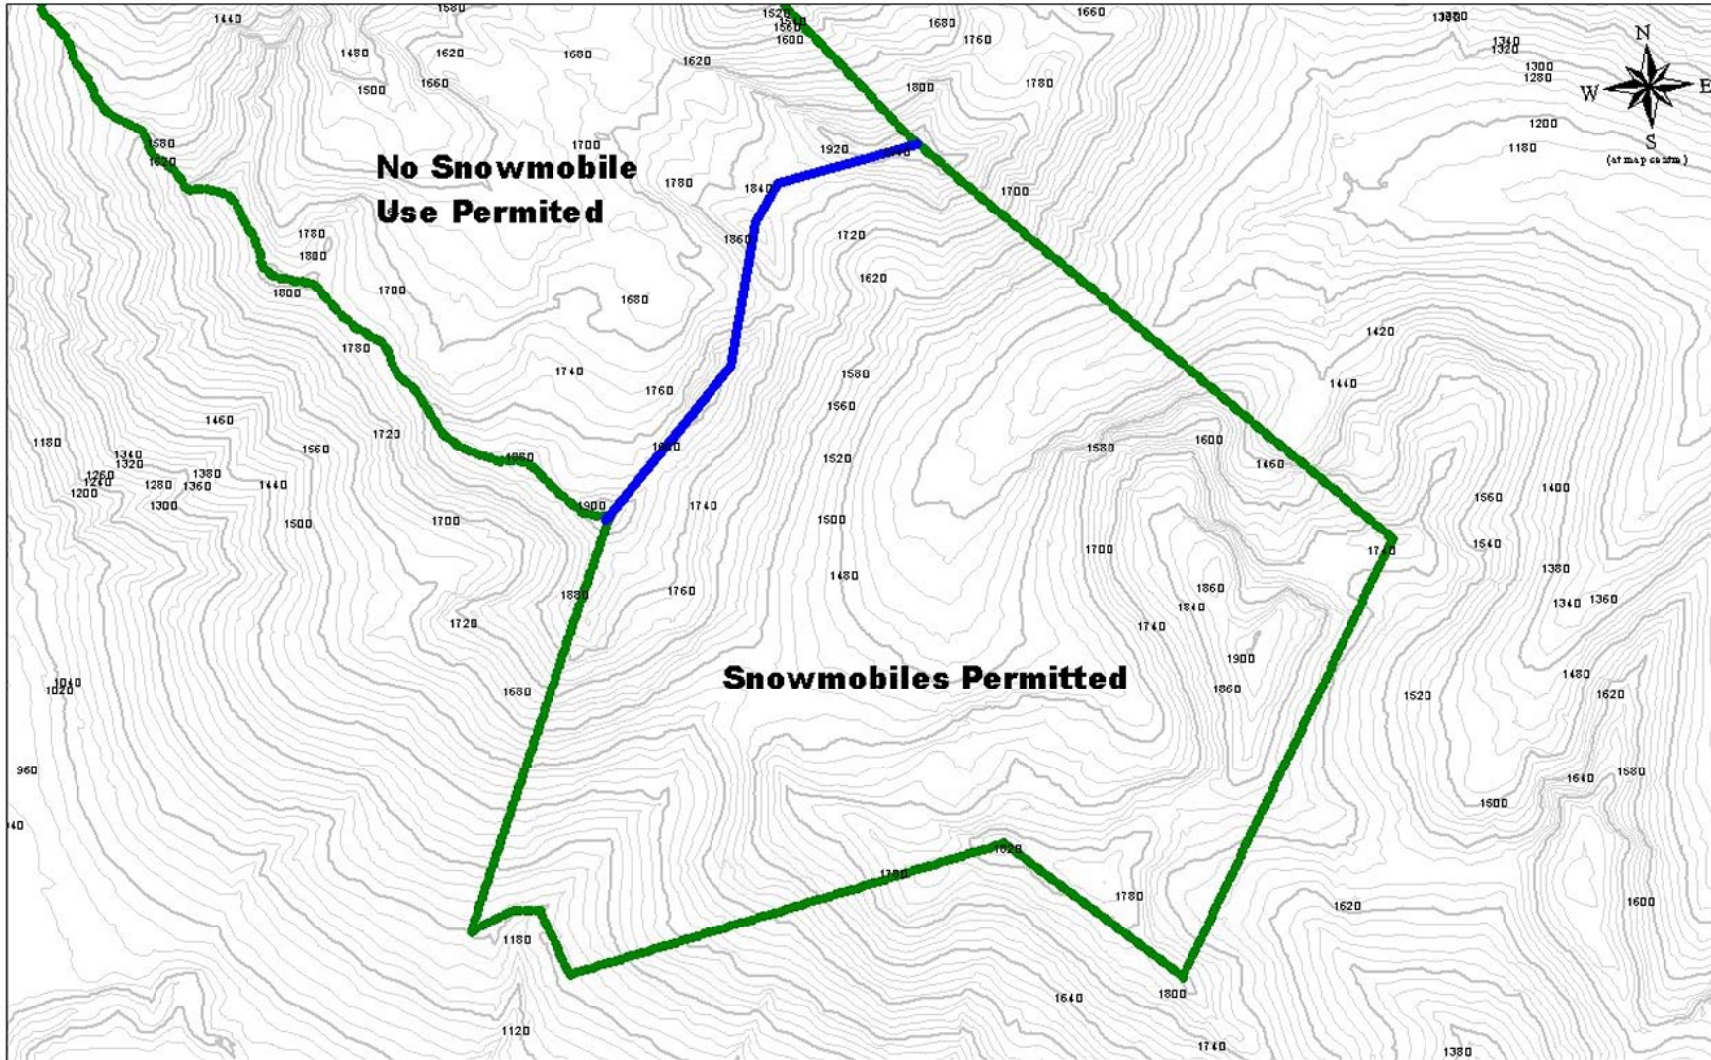

Evanoff Provincial Park Snowmobile and No Snowmobile Areas

Parks, Parks and Protected Areas -
Outlined, 1:20K
Protected Area Boundary
TRIM, Contours 1:20K

1:22,000

500 0 500 Meters

Ministry of Water,
Land and Air Protection
Omineca Region
January 14, 2004