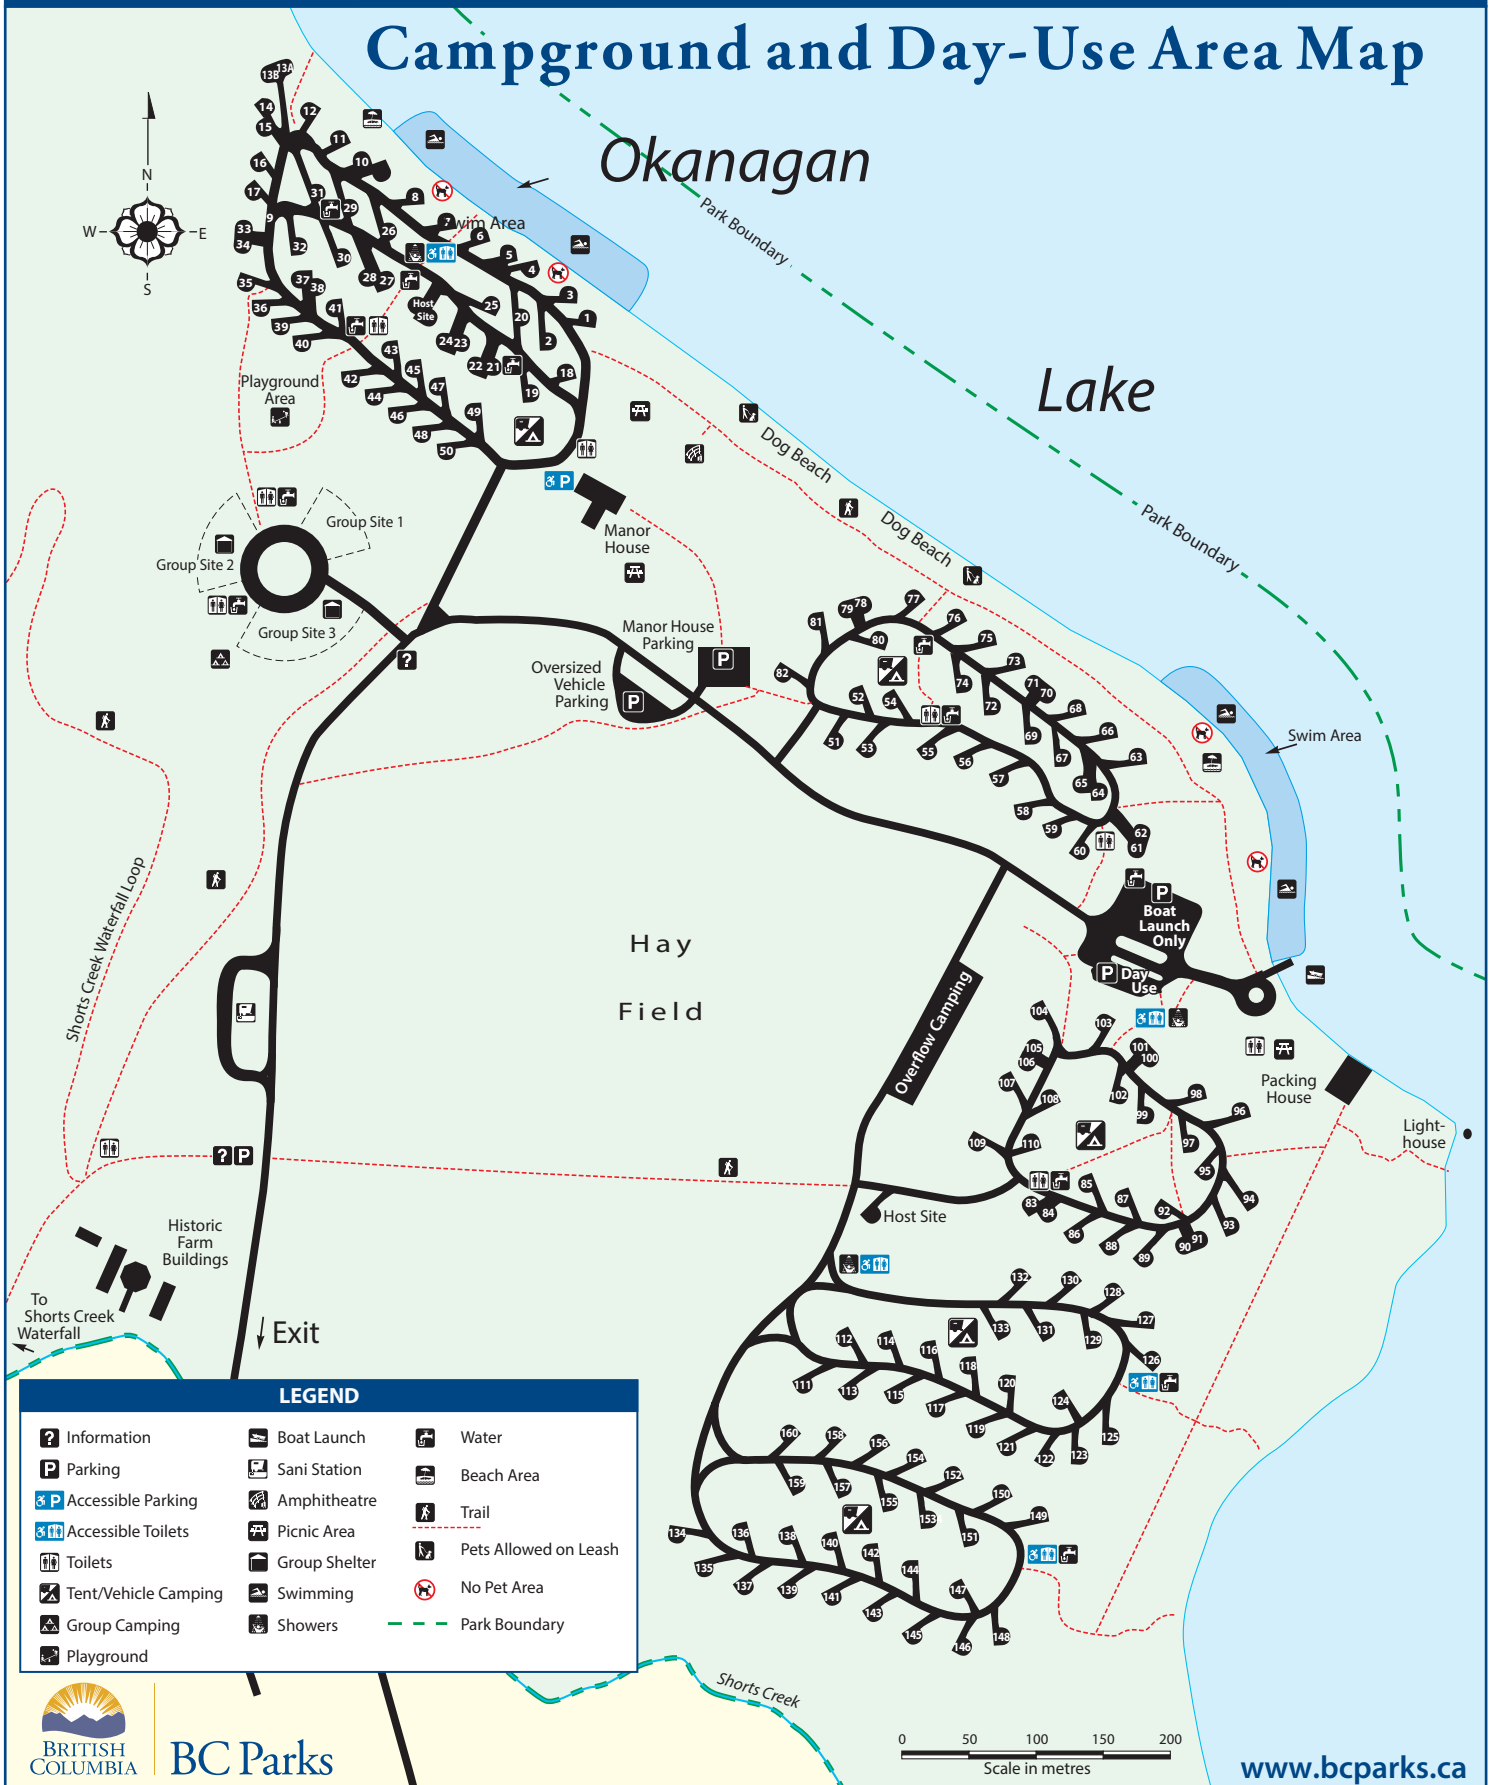

Fintry Provincial Park

Campground and Day-Use Area Map

LEGEND
