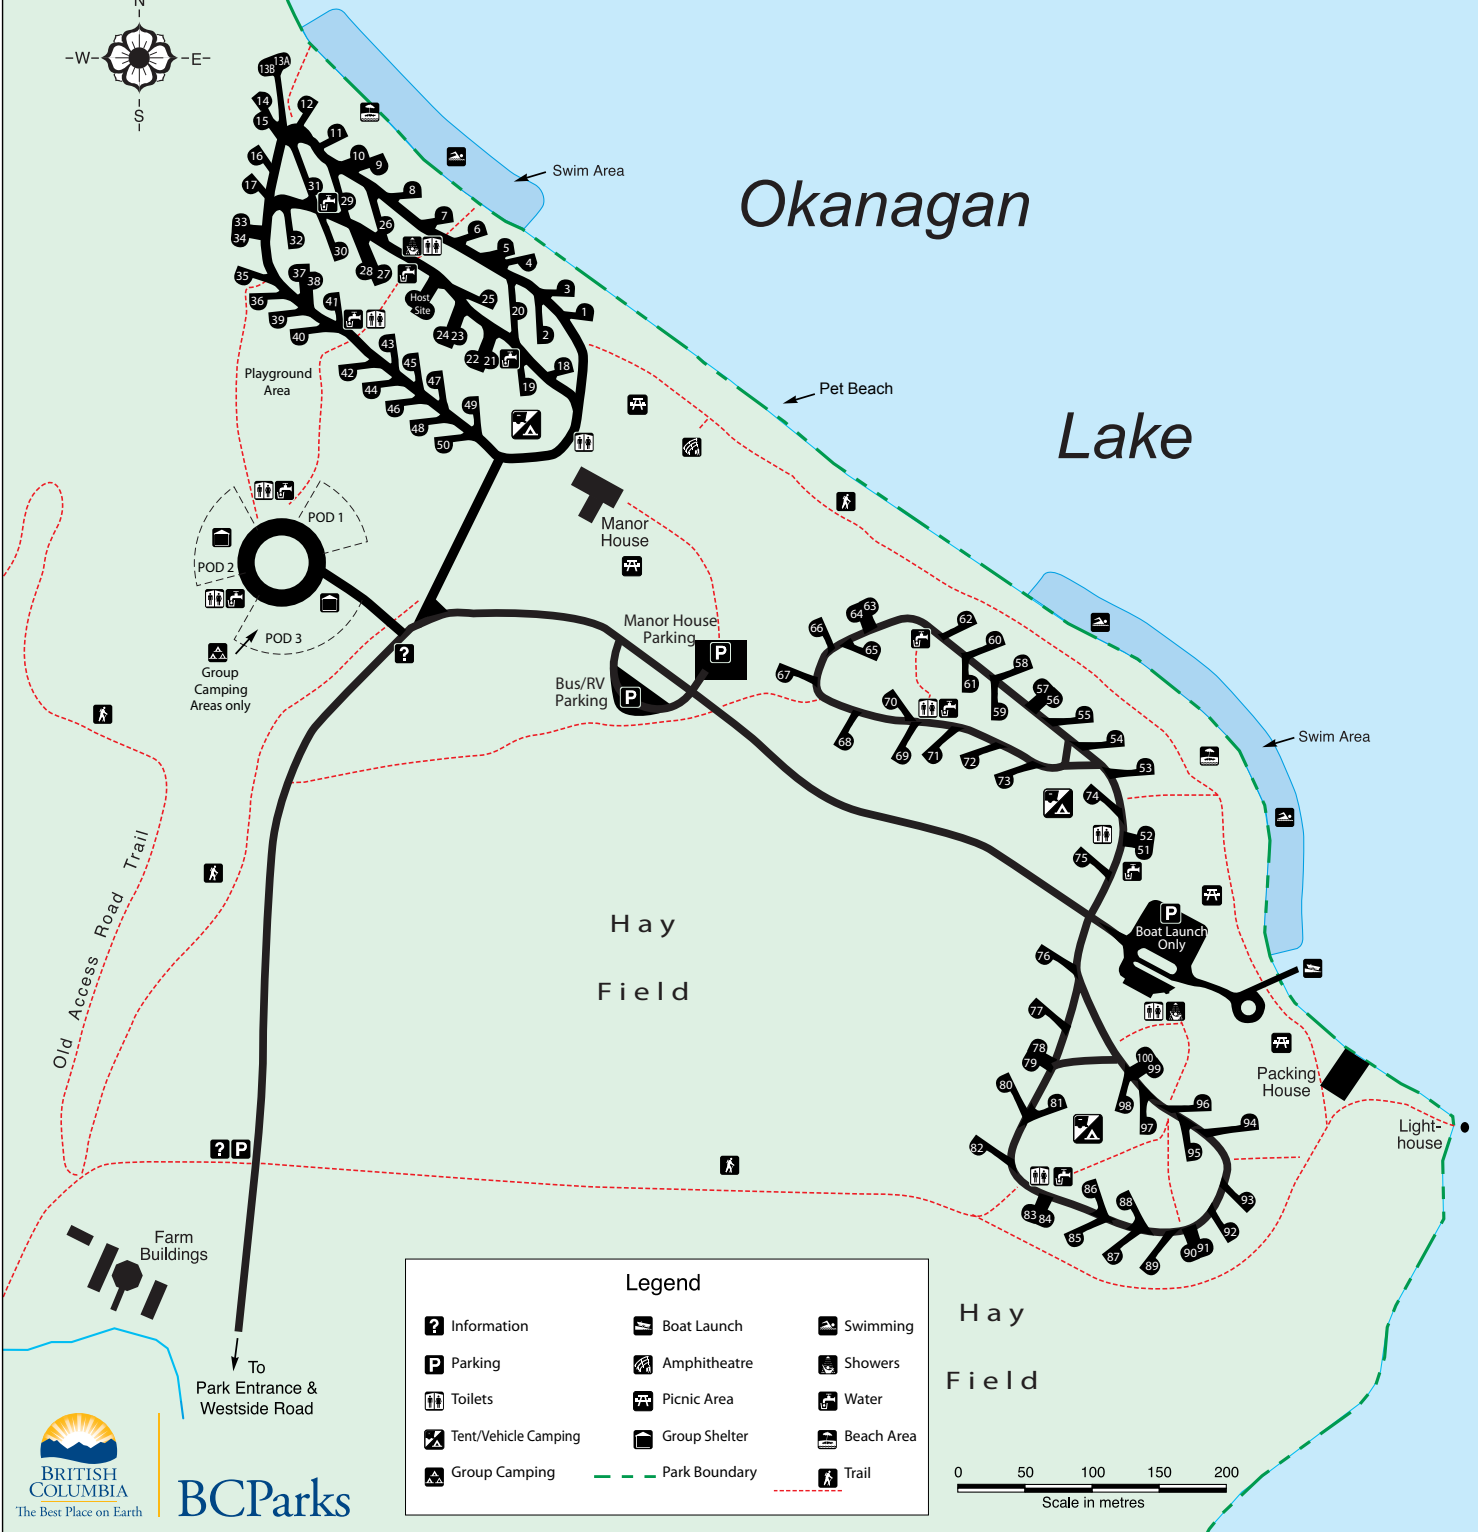

CAMPGROUND AND DAY USE AREA MAP

Fintry PROVINCIAL PARK

Legend		
Information	Boat Launch	Swimming
Parking	Amphitheatre	Showers
Toilets	Picnic Area	Water
Tent/Vehicle Camping	Group Shelter	Beach Area
Group Camping	Park Boundary	Trail