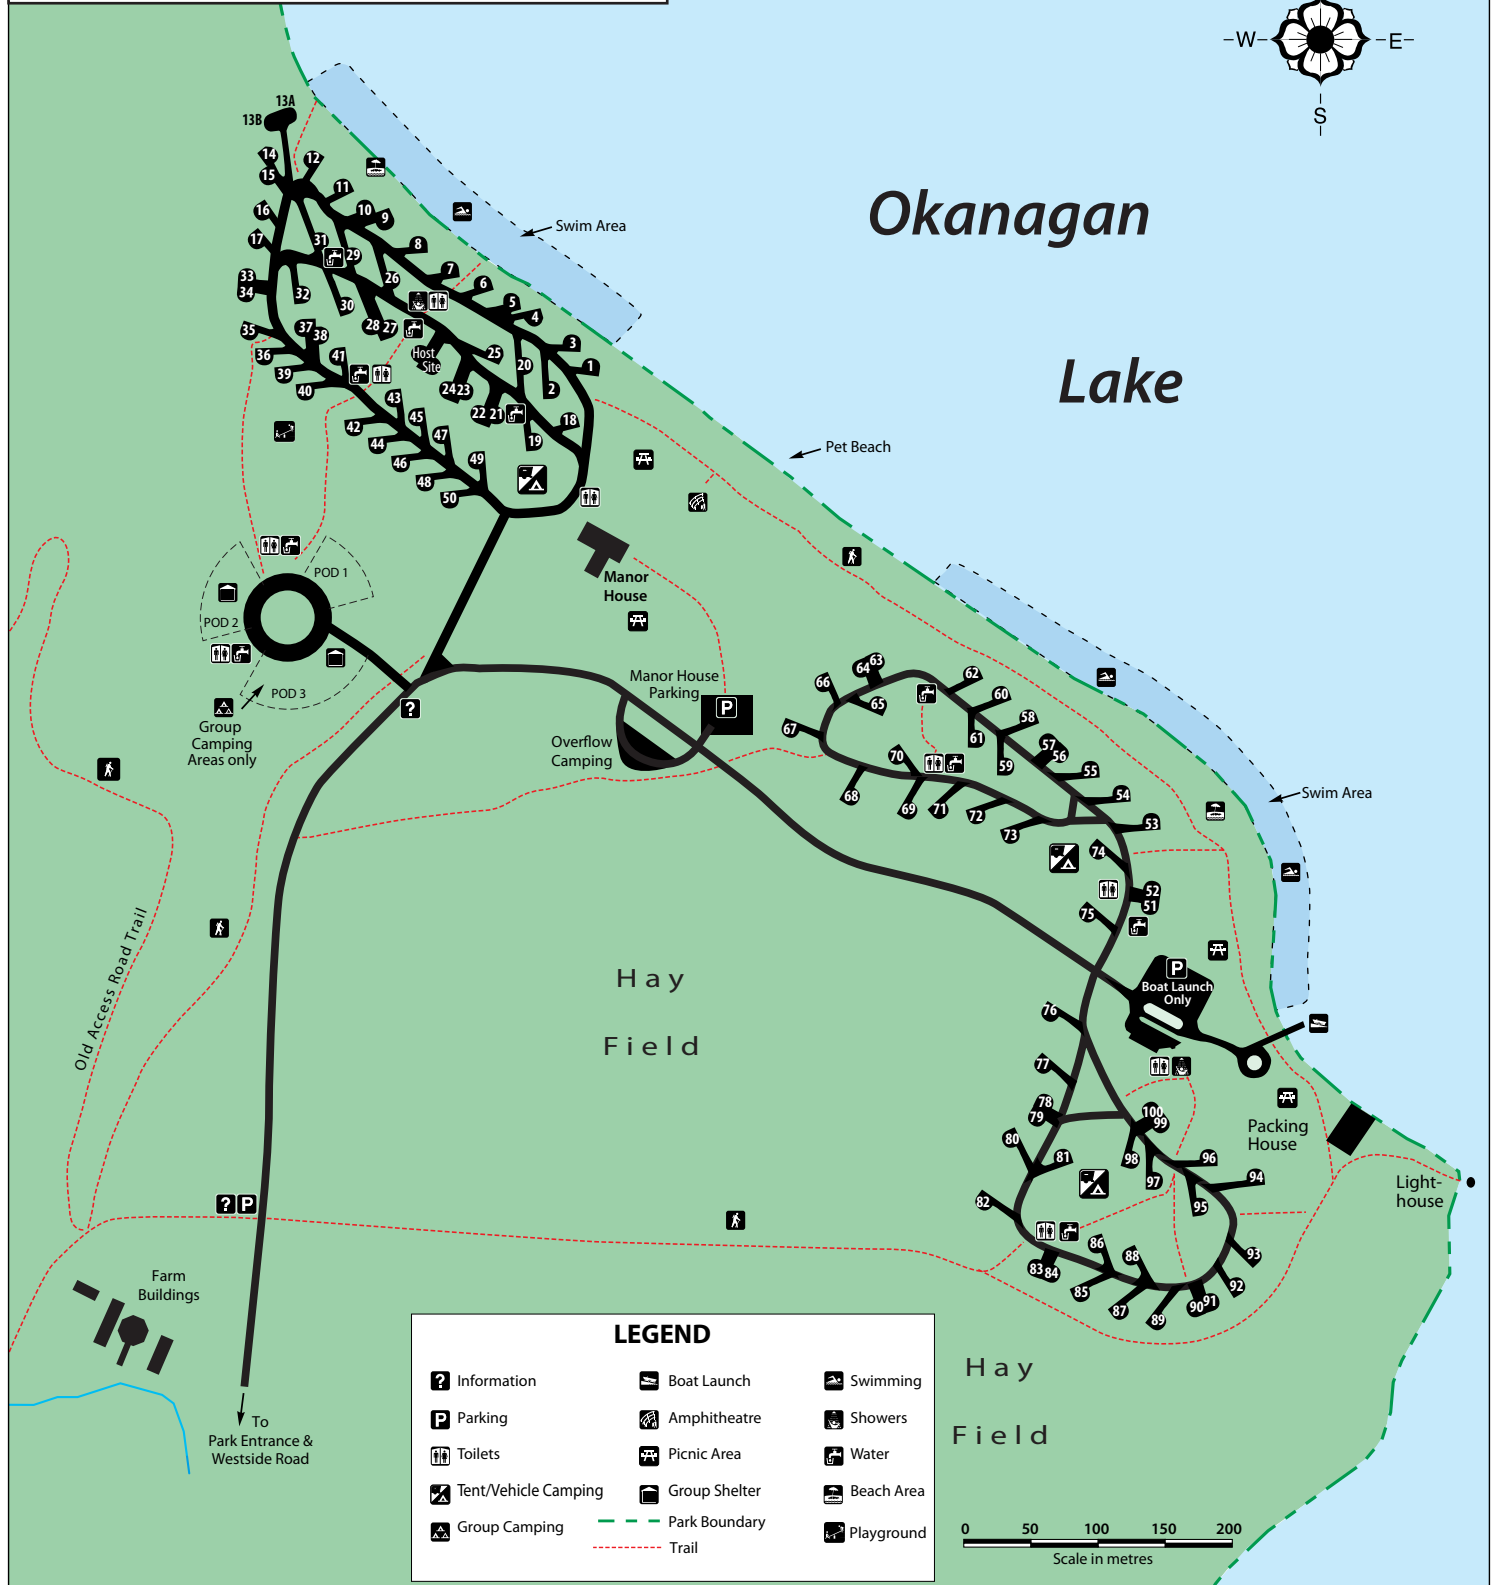

FINTRY PROVINCIAL PARK

Okanagan Lake

LEGEND		
Information	Boat Launch	Swimming
Parking	Amphitheatre	Showers
Toilets	Picnic Area	Water
Tent/Vehicle Camping	Group Shelter	Beach Area
Group Camping	Park Boundary	Playground
	Trail	