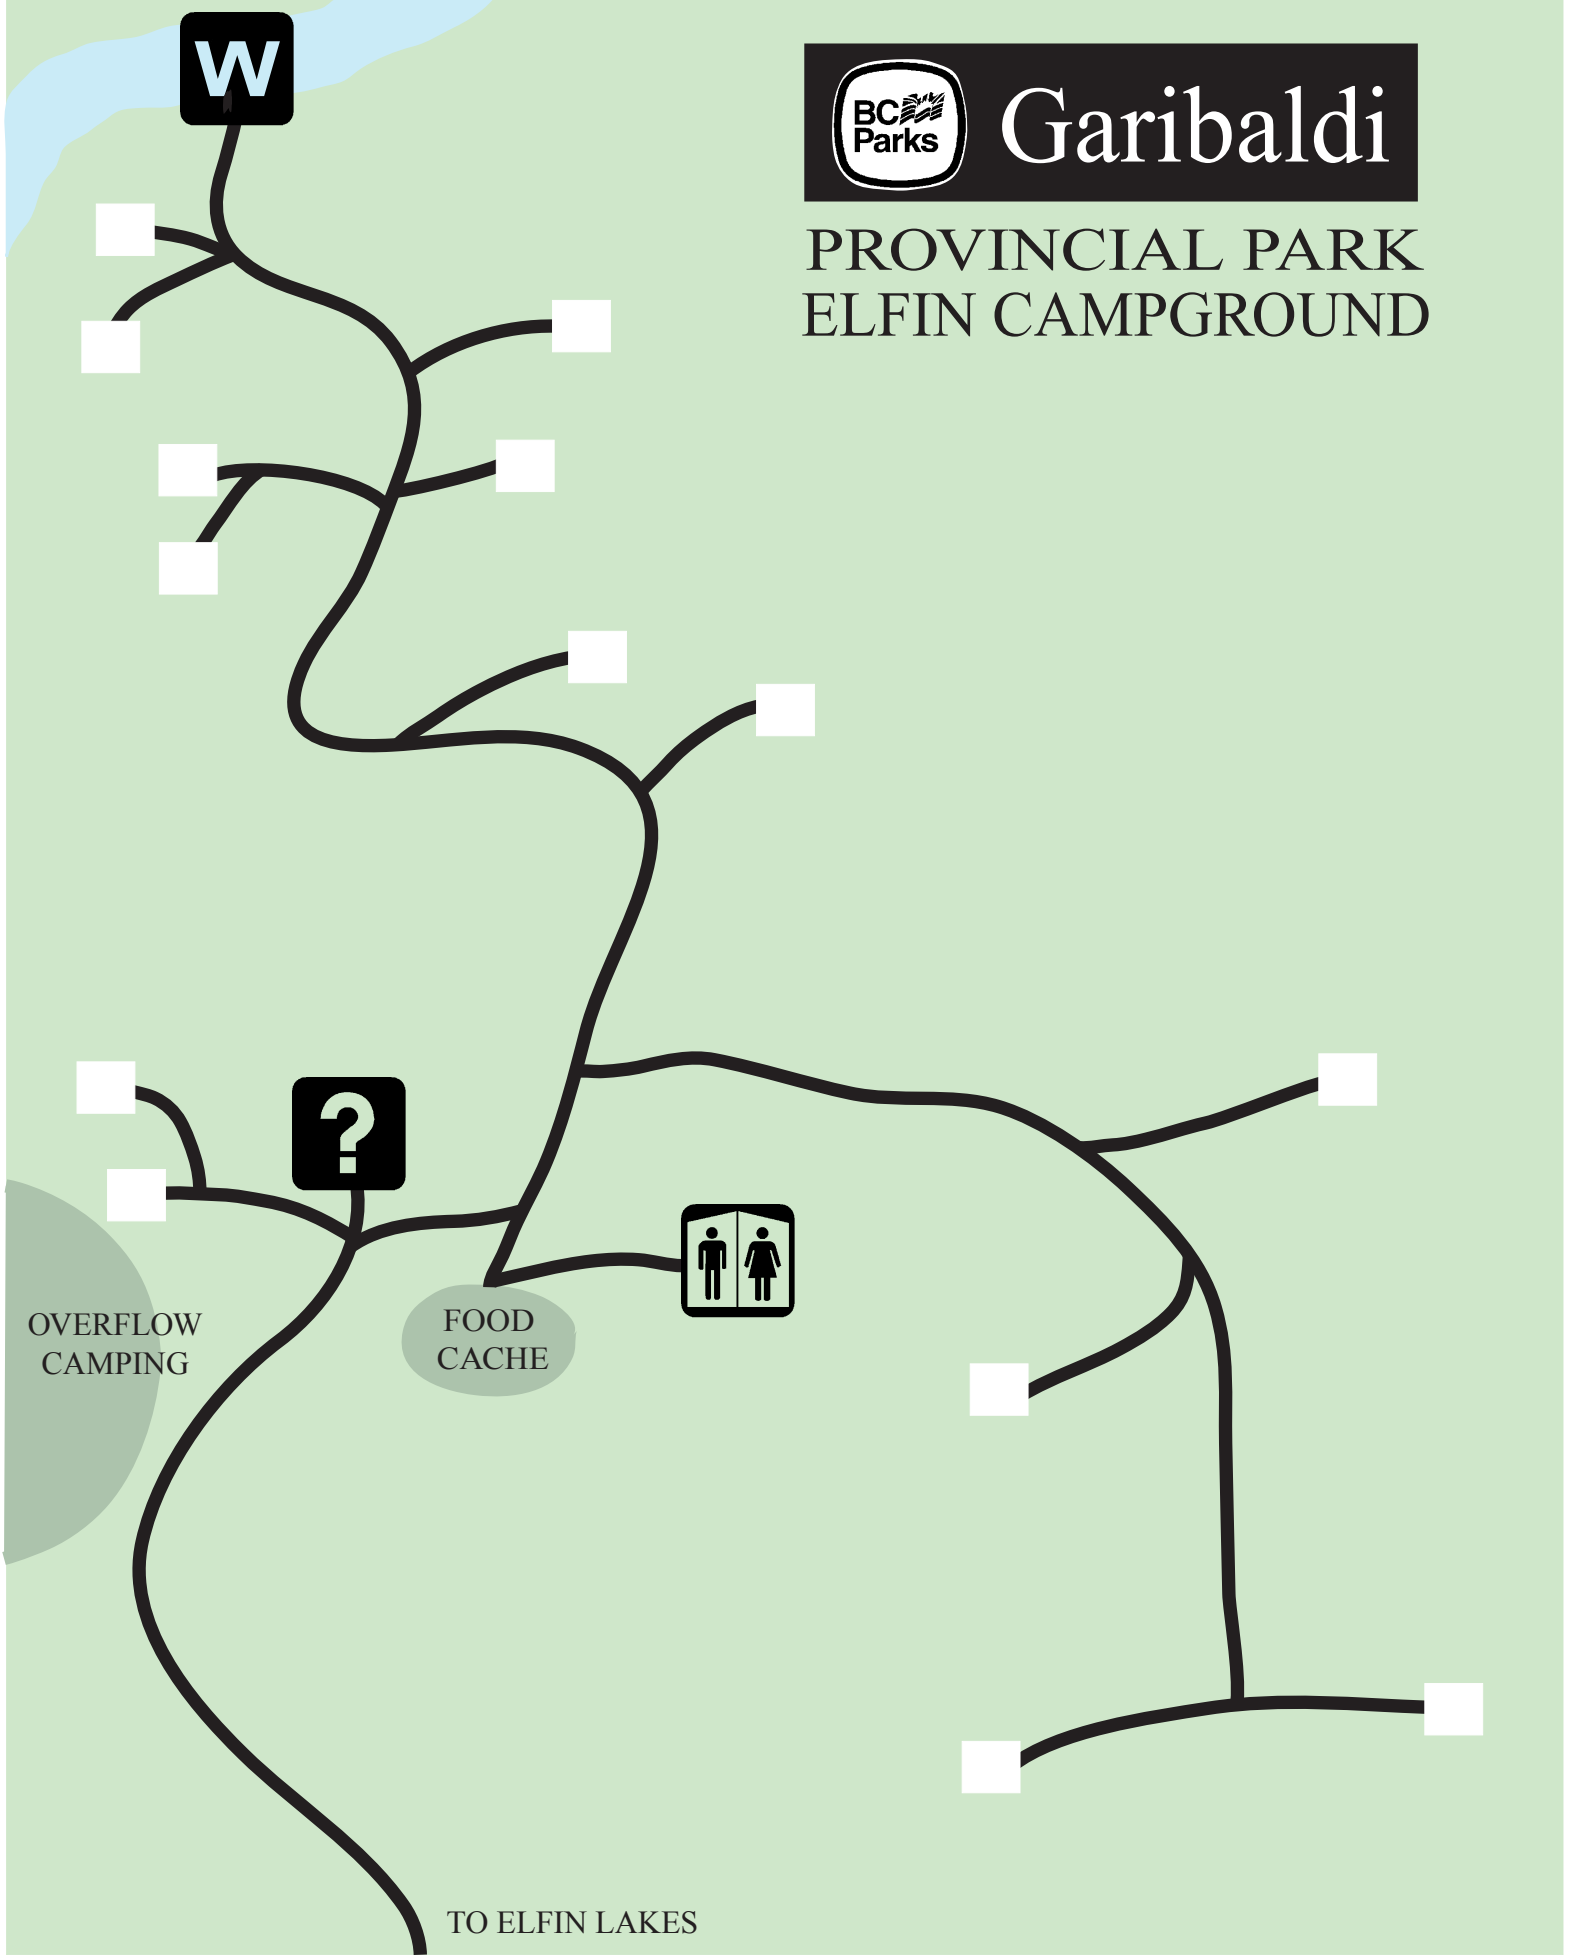

W

PROVINCIAL PARK  
ELFIN CAMPGROUND

OVERFLOW  
CAMPING

FOOD  
CACHE

TO ELFIN LAKES