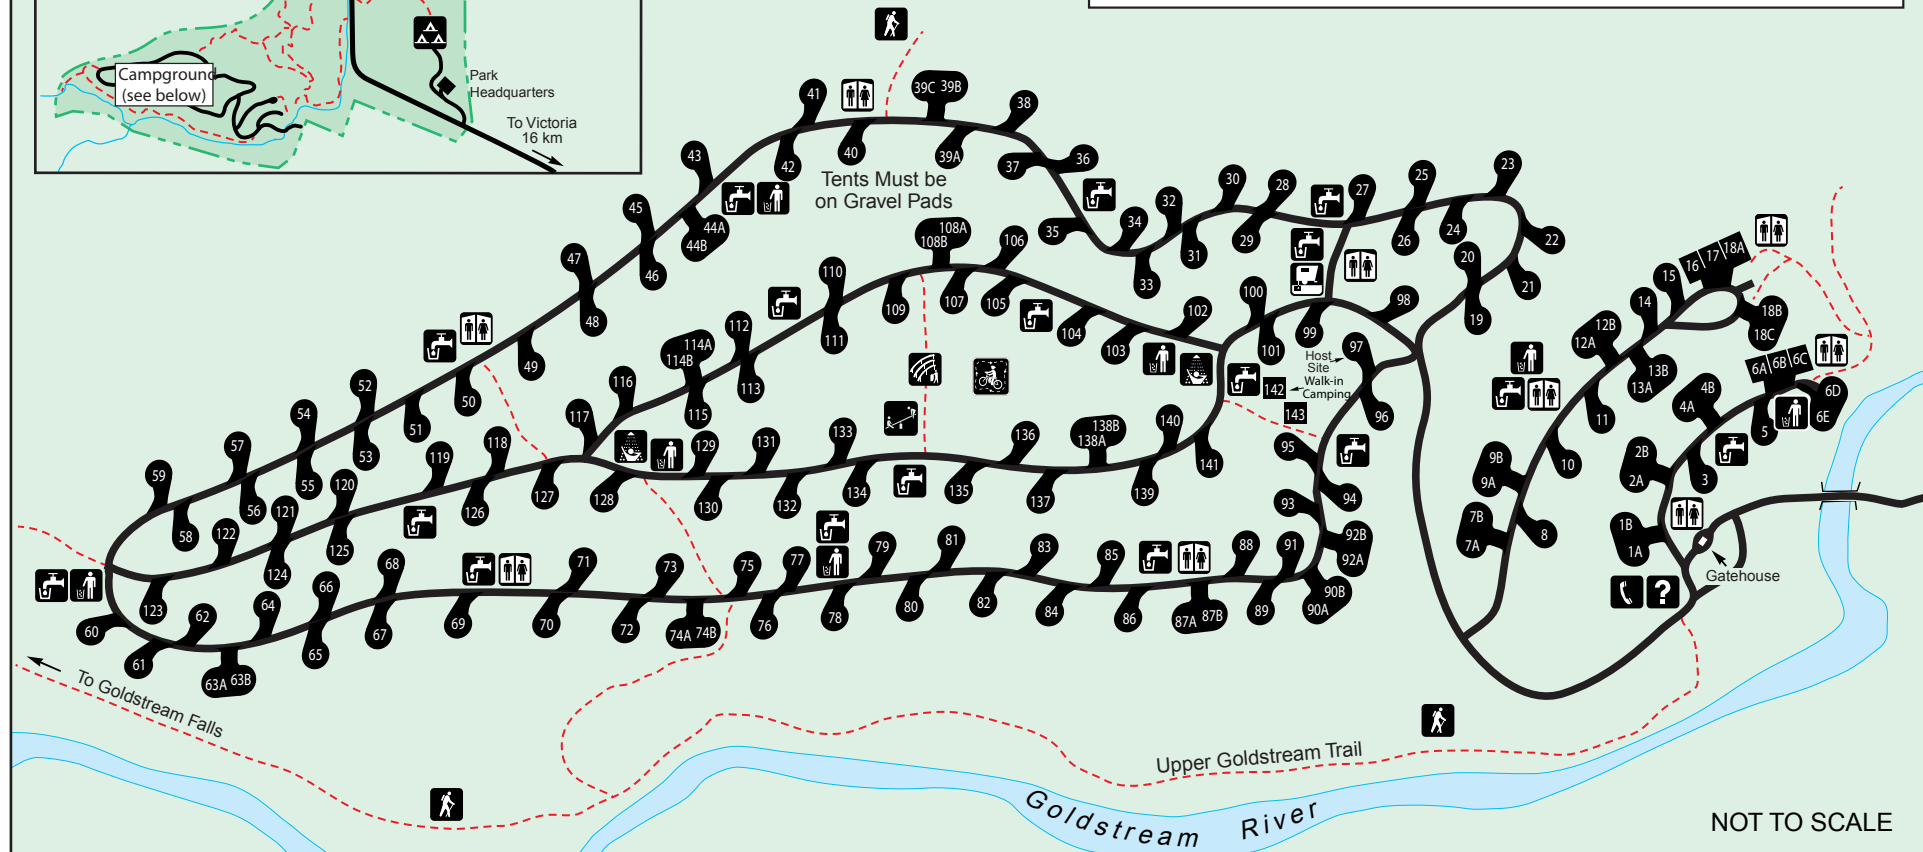

BC Parks

Goldstream Provincial Park Campground Map

LEGEND

- | | | | |
|--|-------------------|--|---------------------|
| | Sani-station | | Drinking Water |
| | Showers/Restrooms | | Information Shelter |
| | Garbage | | Washrooms |
| | Telephone | | Group Campground |
| | Nature House | | Hiking |
| | Meeting Place | | Bicycle Playground |
| | Parking | | Park Boundary |
| | Playground | | Road - Paved |
| | | | Trail |

NOT TO SCALE