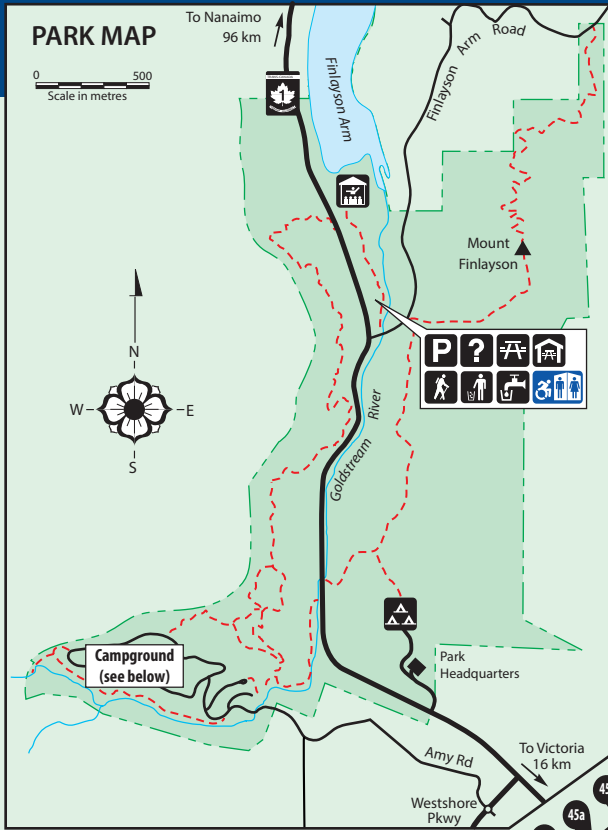

Goldstream Provincial Park Campground Map

PARK MAP

Scale in metres
0 500

Legend

	Drinking Water		Information Shelter
	Playground		Telephone
	Bike Park		Group Campground
	Nature House		Hiking
	Meeting Place		Sani-station
	Picnic Area		Accessible Toilets
	Picnic Shelter		Accessible Showers/Restrooms
	Garbage/Recycling		Trail
	Parking		Park Boundary
			Road - (Paved)

Special Messages

- Pets must be leashed at all times.
- Tents must stay on the gravel campsite pad.
- Please stay on designated trails.