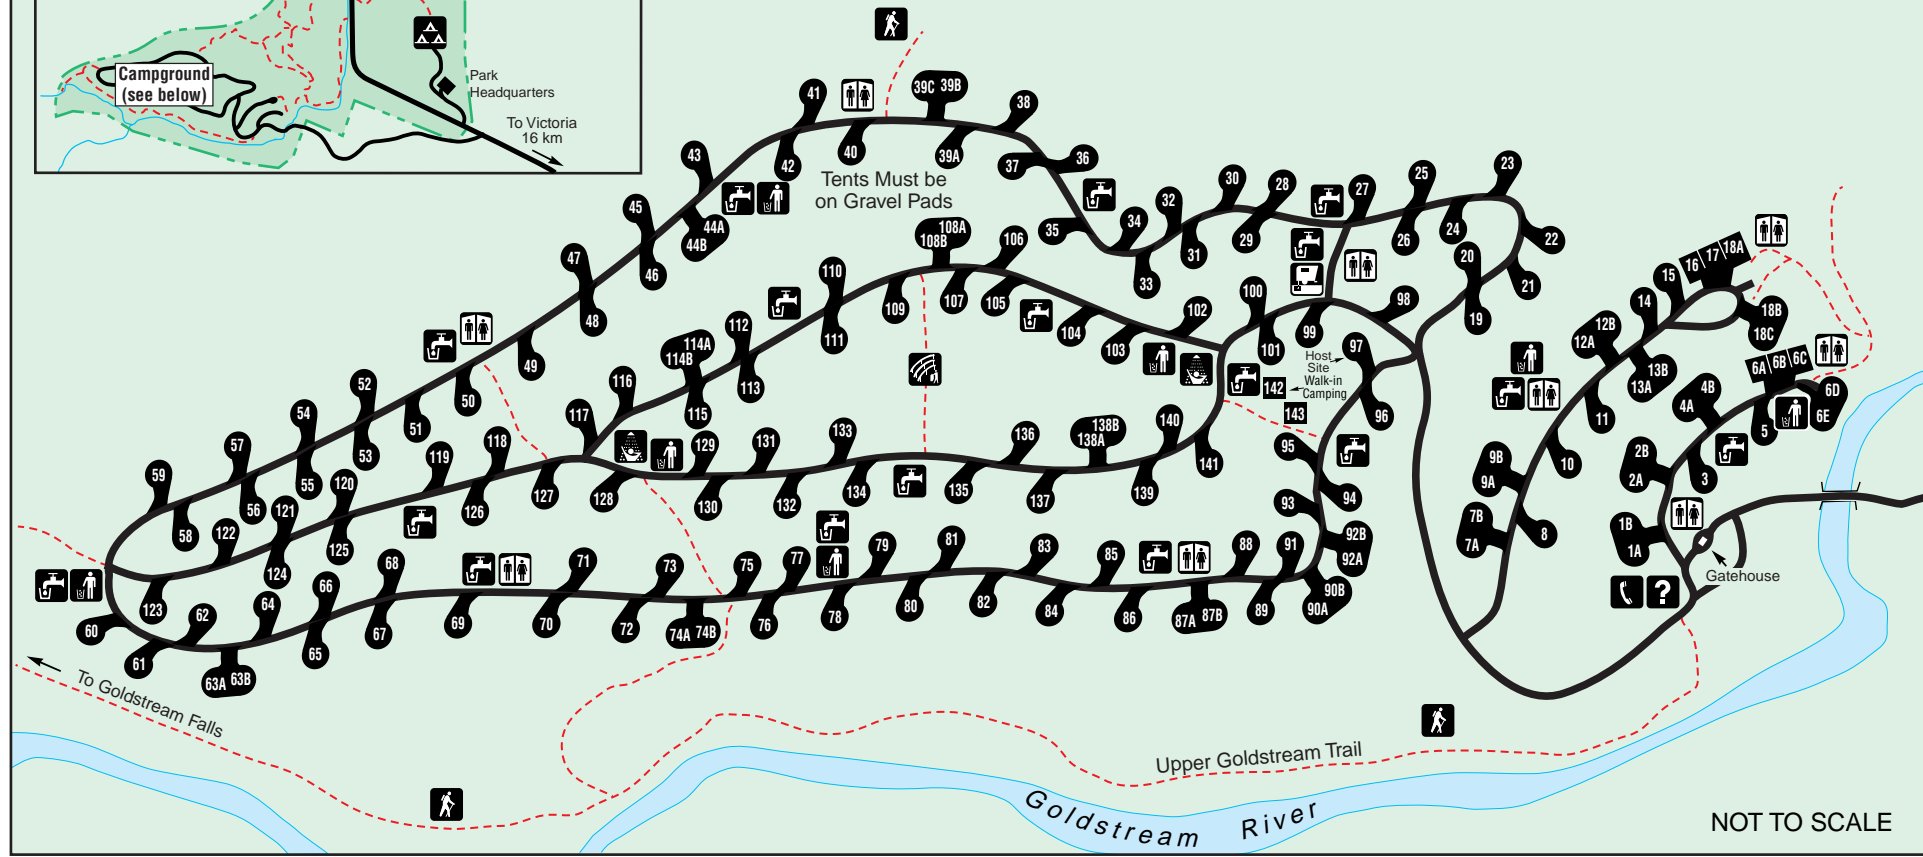

### LEGEND

	Sani-station		Drinking Water
	Showers/Restrooms		Information Shelter
	Garbage		Washrooms
	Telephone		Group Campground
	Nature House		Hiking
	Meeting Place		Trail
	Parking		Park Boundary
			Road - Paved

NOT TO SCALE