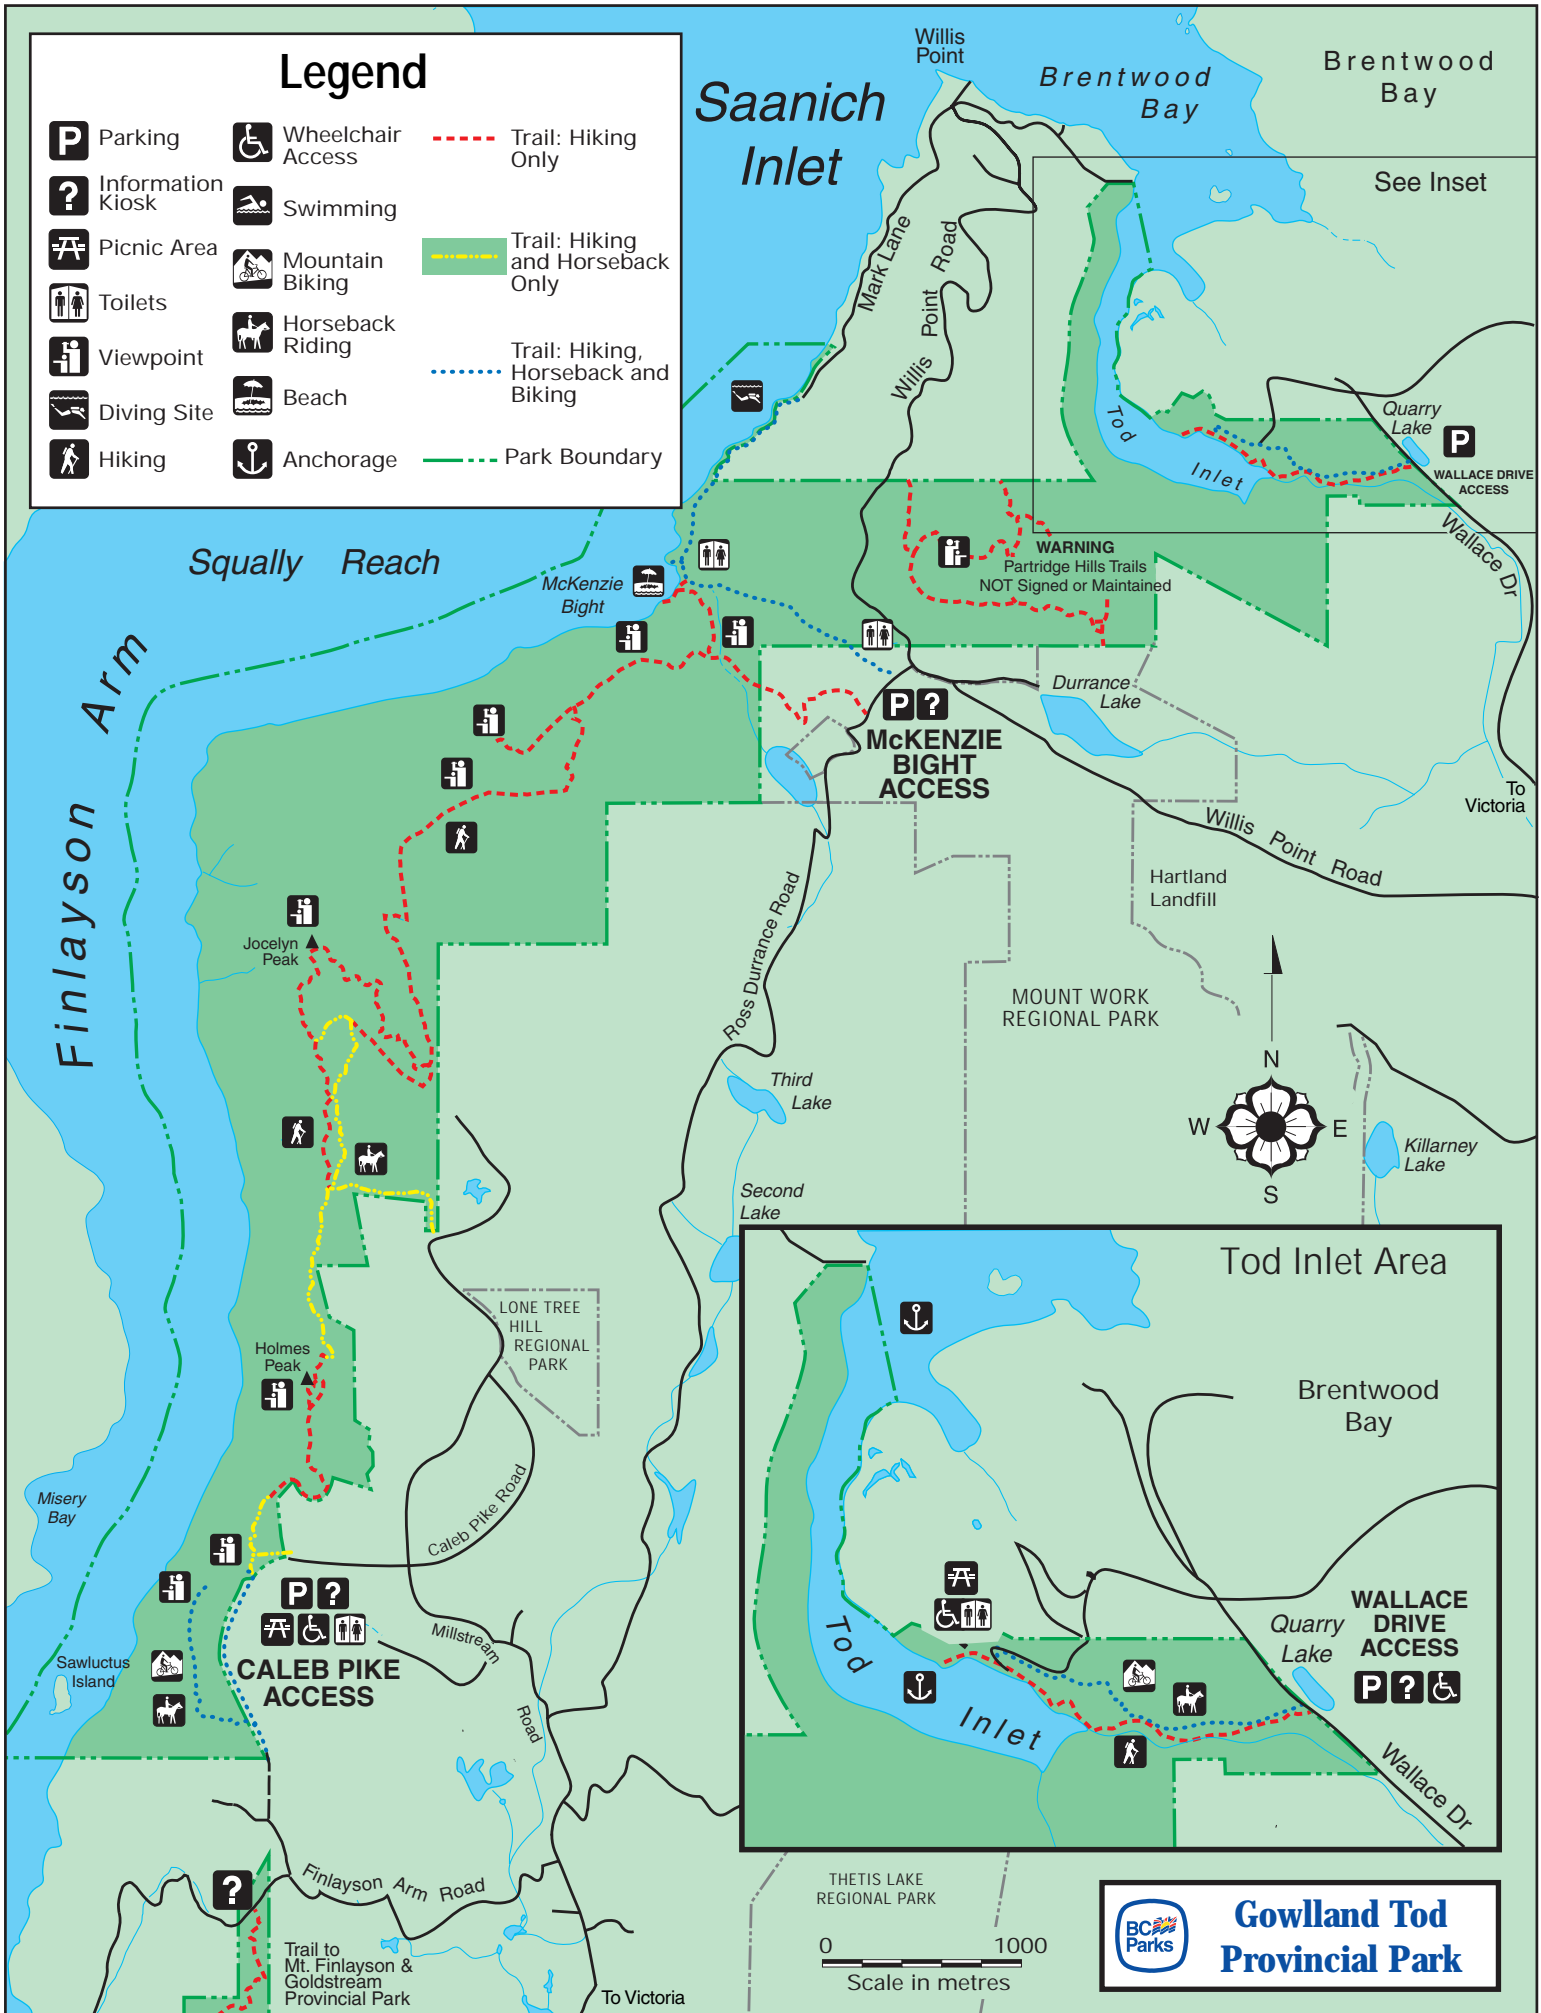

Legend

- | | | |
|-------------------|-------------------|-------------------------------------|
| Parking | Wheelchair Access | Trail: Hiking Only |
| Information Kiosk | Swimming | Trail: Hiking and Horseback Only |
| Picnic Area | Mountain Biking | Trail: Hiking, Horseback and Biking |
| Toilets | Horseback Riding | Park Boundary |
| Viewpoint | Beach | |
| Diving Site | Anchorage | |
| Hiking | | |

Gowlland Tod Provincial Park