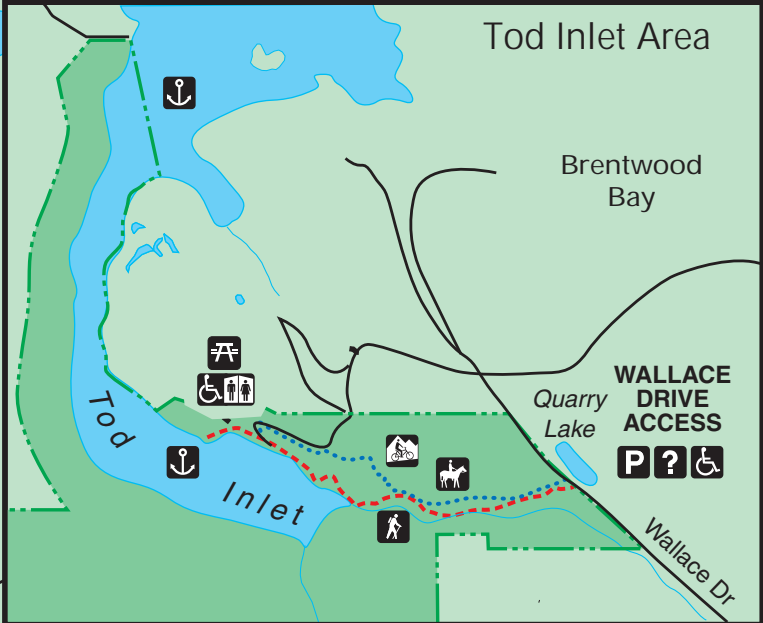

Legend

- | | | |
|-------------------|-------------------|-------------------------------------|
| Parking | Wheelchair Access | Trail: Hiking Only |
| Information Kiosk | Swimming | Trail: Hiking and Horseback Only |
| Picnic Area | Mountain Biking | Trail: Hiking, Horseback and Biking |
| Toilets | Horseback Riding | Park Boundary |
| Viewpoint | Beach | |
| Diving Site | Anchorage | |
| Hiking | | |

Gowlland Tod Provincial Park