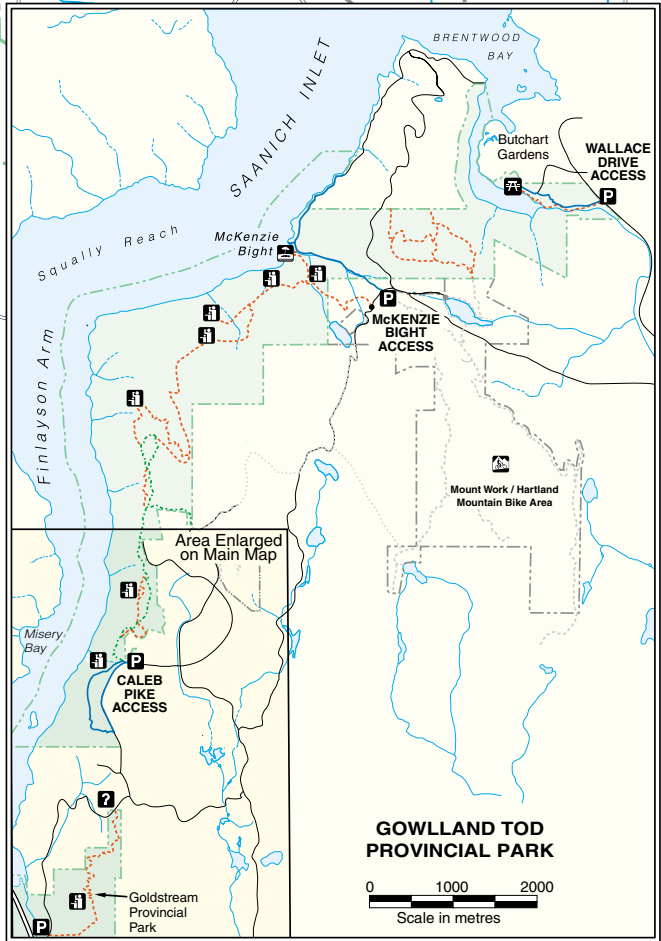

Gowlland Tod Provincial Park

GOWLLAND TOD PROVINCIAL PARK TRAIL MAP

RECREATION FEATURES

Parking	Hiking	Trailhead
Information Kiosk	Wheelchair Access	Trail: Hiking Only
Picnic Area	Swimming	Trail: Hiking and Horseback Only
Toilets	Mountain Biking	Trail: Hiking, Horseback and Biking
Viewpoint	Horseback Riding	Regional Trails
Diving Site	Beach	Proposed Regional Trail Additions
Anchorage		Park Boundary