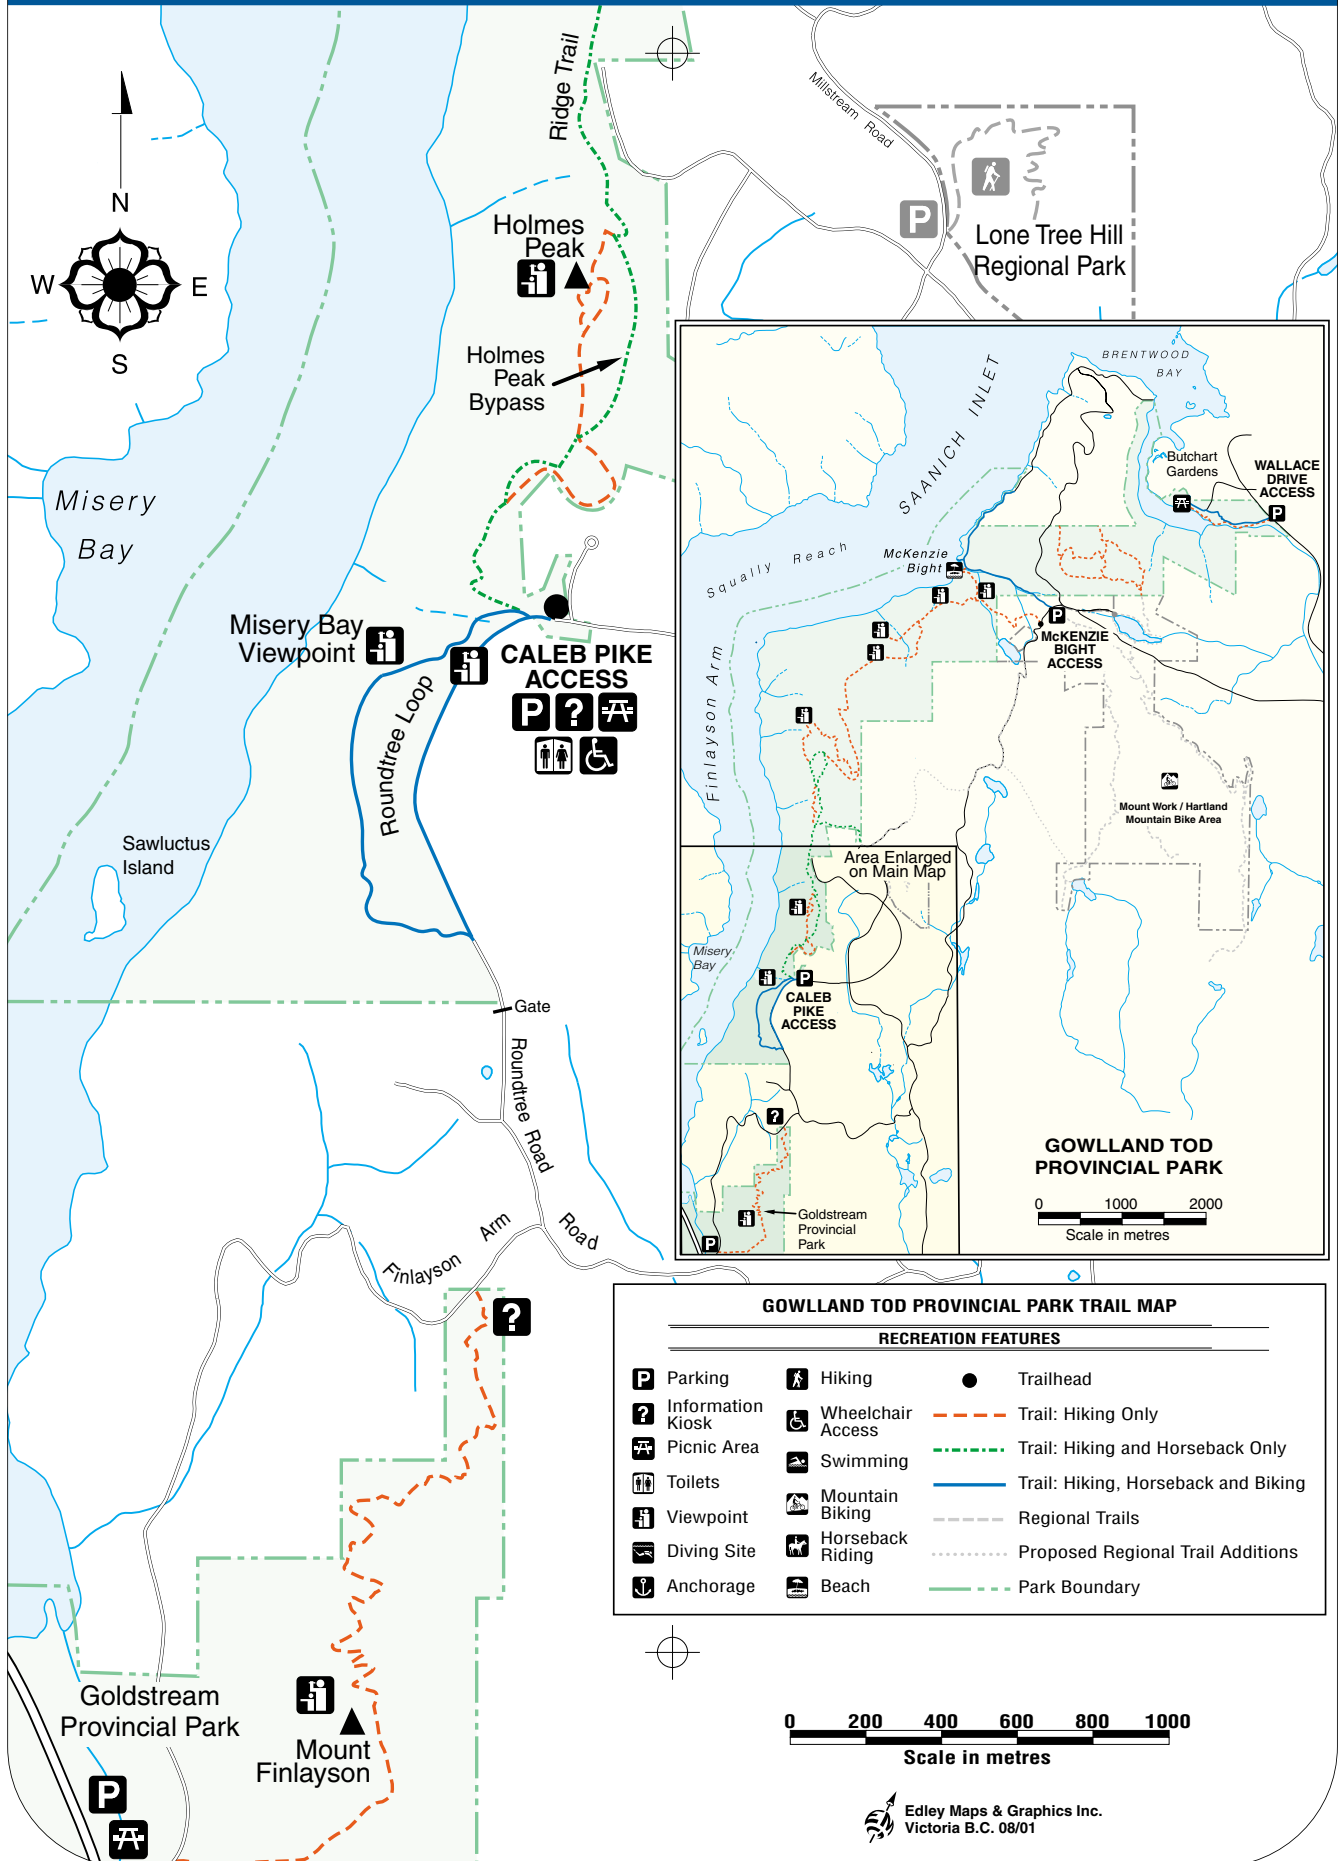

Gowlland Tod Provincial Park

GOWLLAND TOD PROVINCIAL PARK TRAIL MAP

RECREATION FEATURES

Parking	Hiking	Trailhead
Information Kiosk	Wheelchair Access	Trail: Hiking Only
Picnic Area	Swimming	Trail: Hiking and Horseback Only
Toilets	Mountain Biking	Trail: Hiking, Horseback and Biking
Viewpoint	Horseback Riding	Regional Trails
Diving Site	Beach	Proposed Regional Trail Additions
Anchorage		Park Boundary