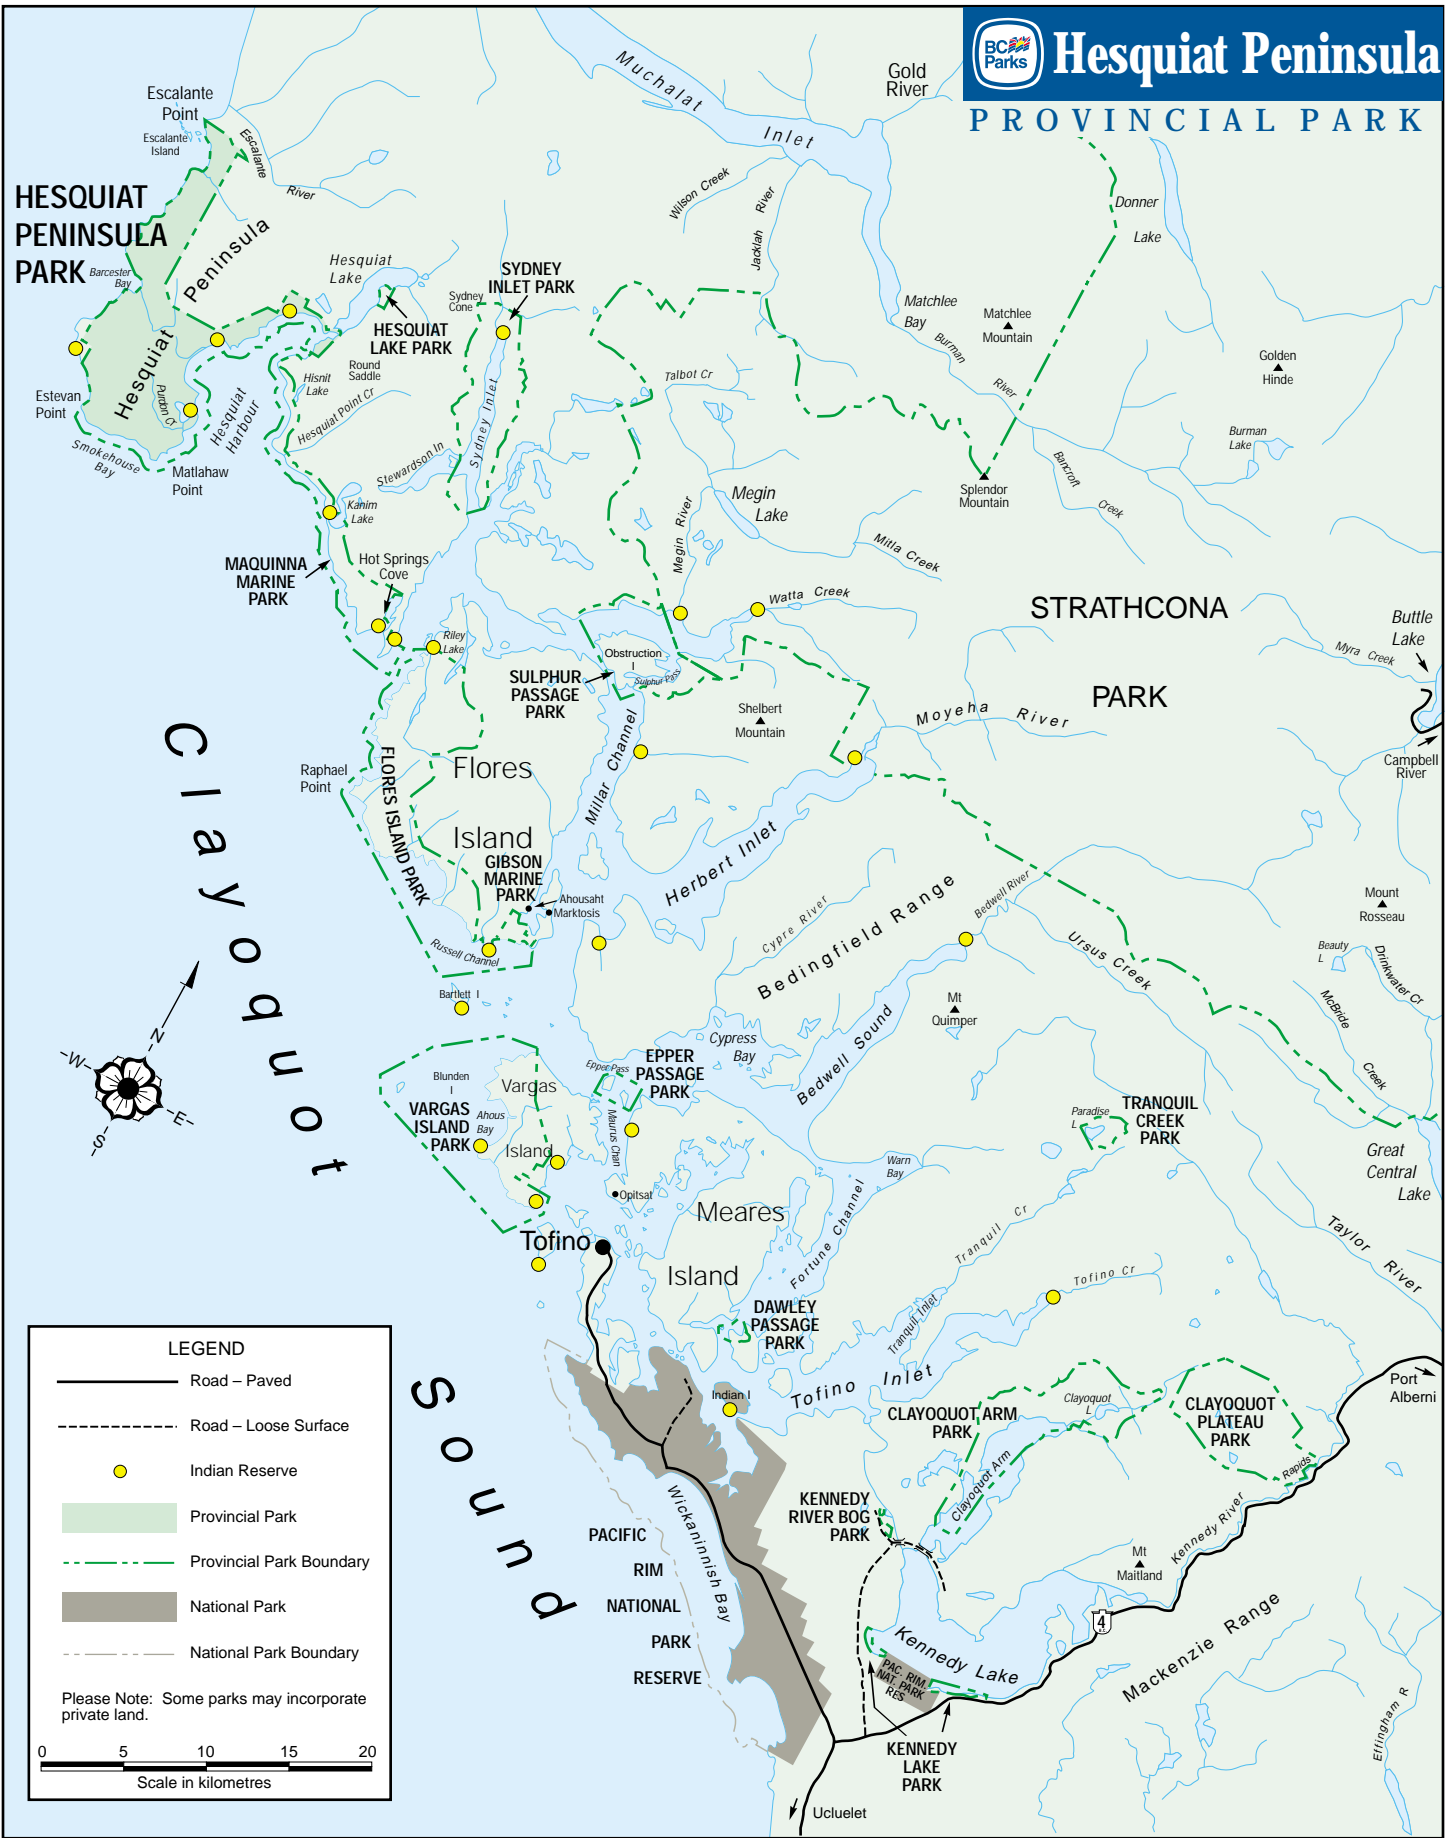

BC Parks **Hesquiat Peninsula**
PROVINCIAL PARK

HESQUIAT PENINSULA PARK

SYDNEY INLET PARK

MAQUINNA MARINE PARK

SULPHUR PASSAGE PARK

FLORES ISLAND PARK

GIBSON MARINE PARK

EPPER PASSAGE PARK

DAWLEY PASSAGE PARK

KENNEDY RIVER BOG PARK

KENNEDY LAKE PARK

CLAYOQUOT ARM PARK

CLAYOQUOT PLATEAU PARK

STRATHCONA PARK

CLAYOQUOT SOUND

LEGEND

- Road – Paved
- - - Road – Loose Surface
- Indian Reserve
- Provincial Park
- · - · - Provincial Park Boundary
- National Park
- · - · - National Park Boundary

Please Note: Some parks may incorporate private land.

0 5 10 15 20
Scale in kilometres