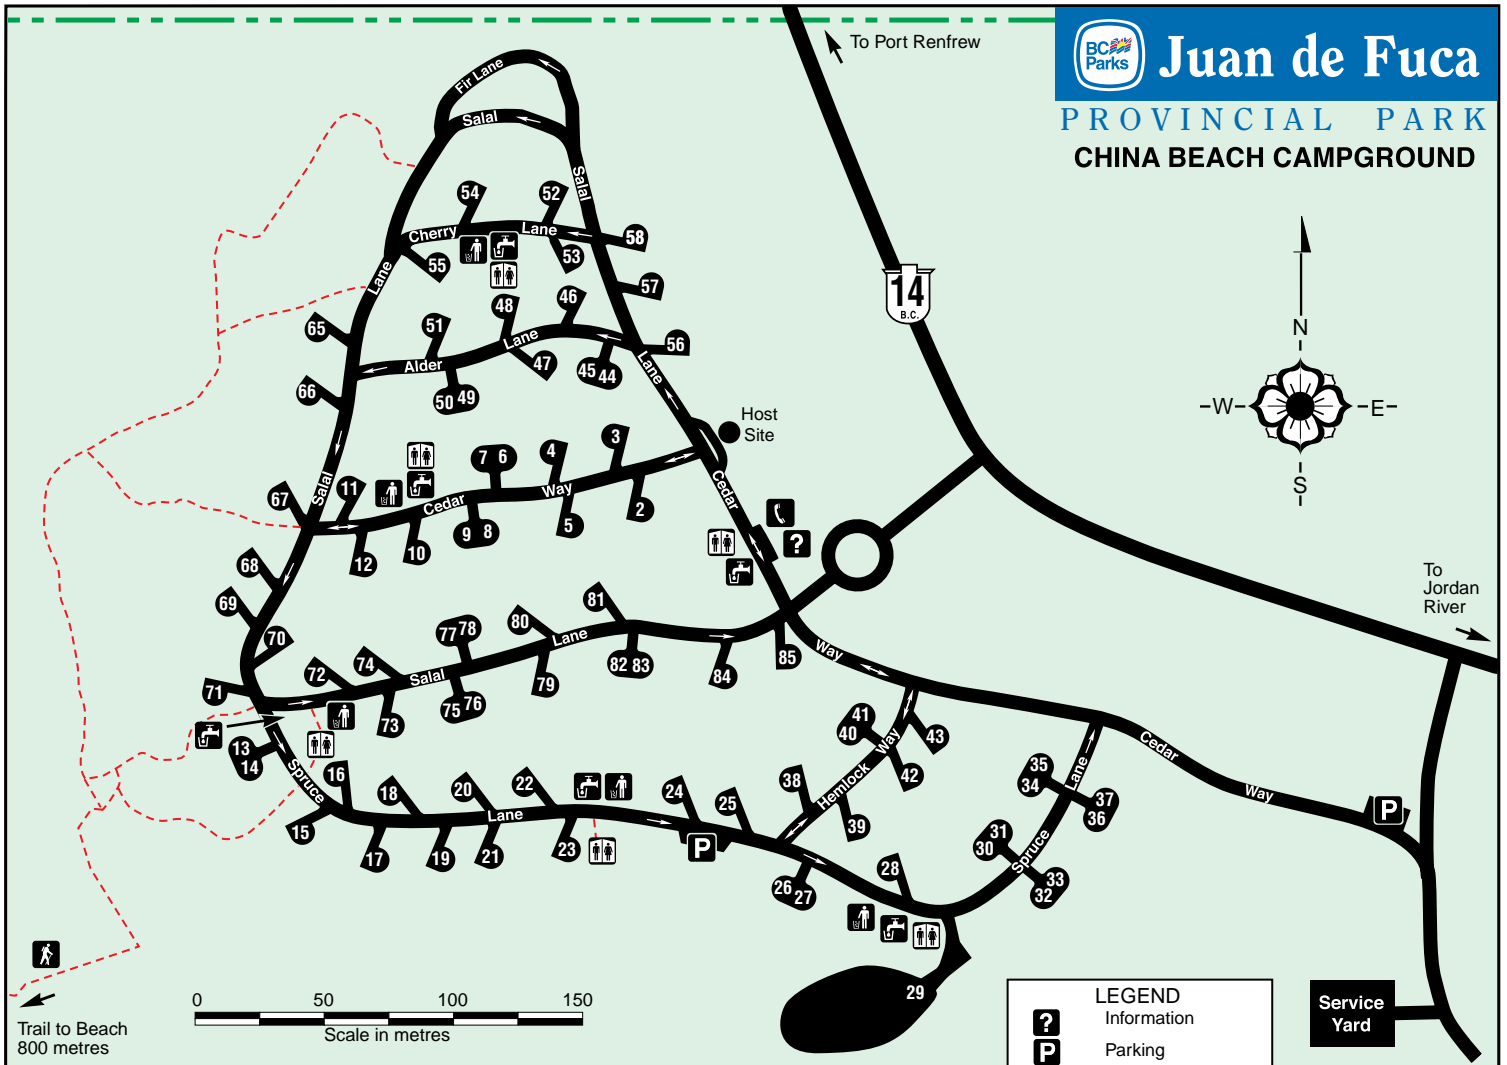

Juan de Fuca

PROVINCIAL PARK

CHINA BEACH CAMPGROUND

LEGEND

- Information
- Parking
- Telephone
- Toilets
- Water
- Garbage
- Hiking
- Tent/Vehicle Camping
- Campsite (Tents)
- Trail
- Park Boundary