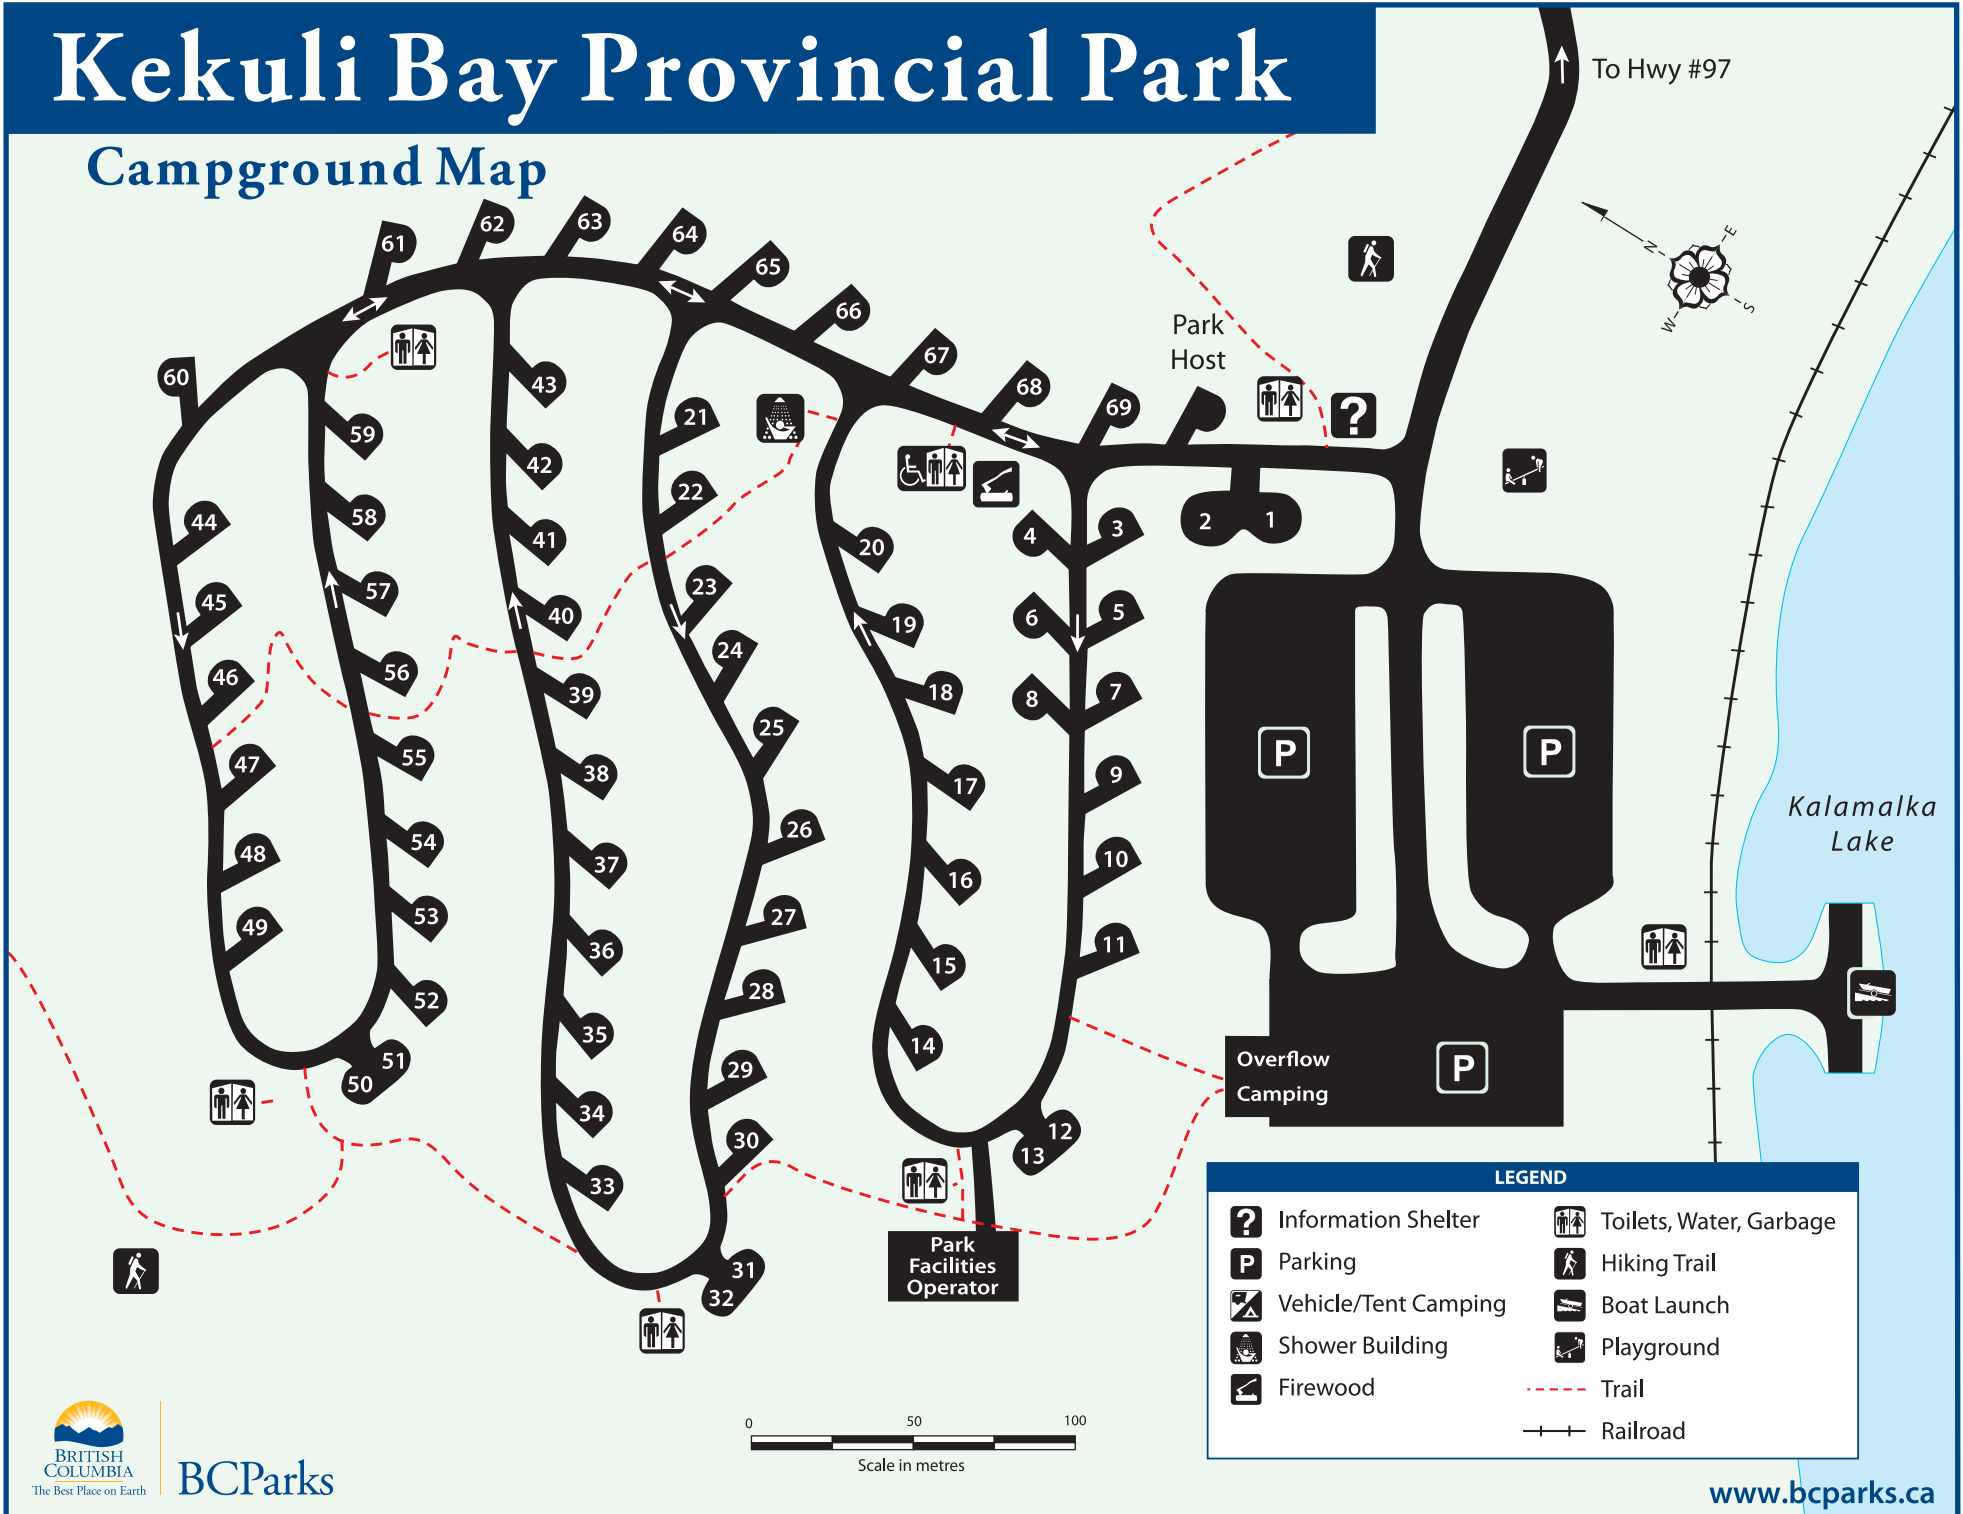

Kekuli Bay Provincial Park

Campground Map

LEGEND			
	Information Shelter		Toilets, Water, Garbage
	Parking		Hiking Trail
	Vehicle/Tent Camping		Boat Launch
	Shower Building		Playground
	Firewood		Trail
	Railroad		