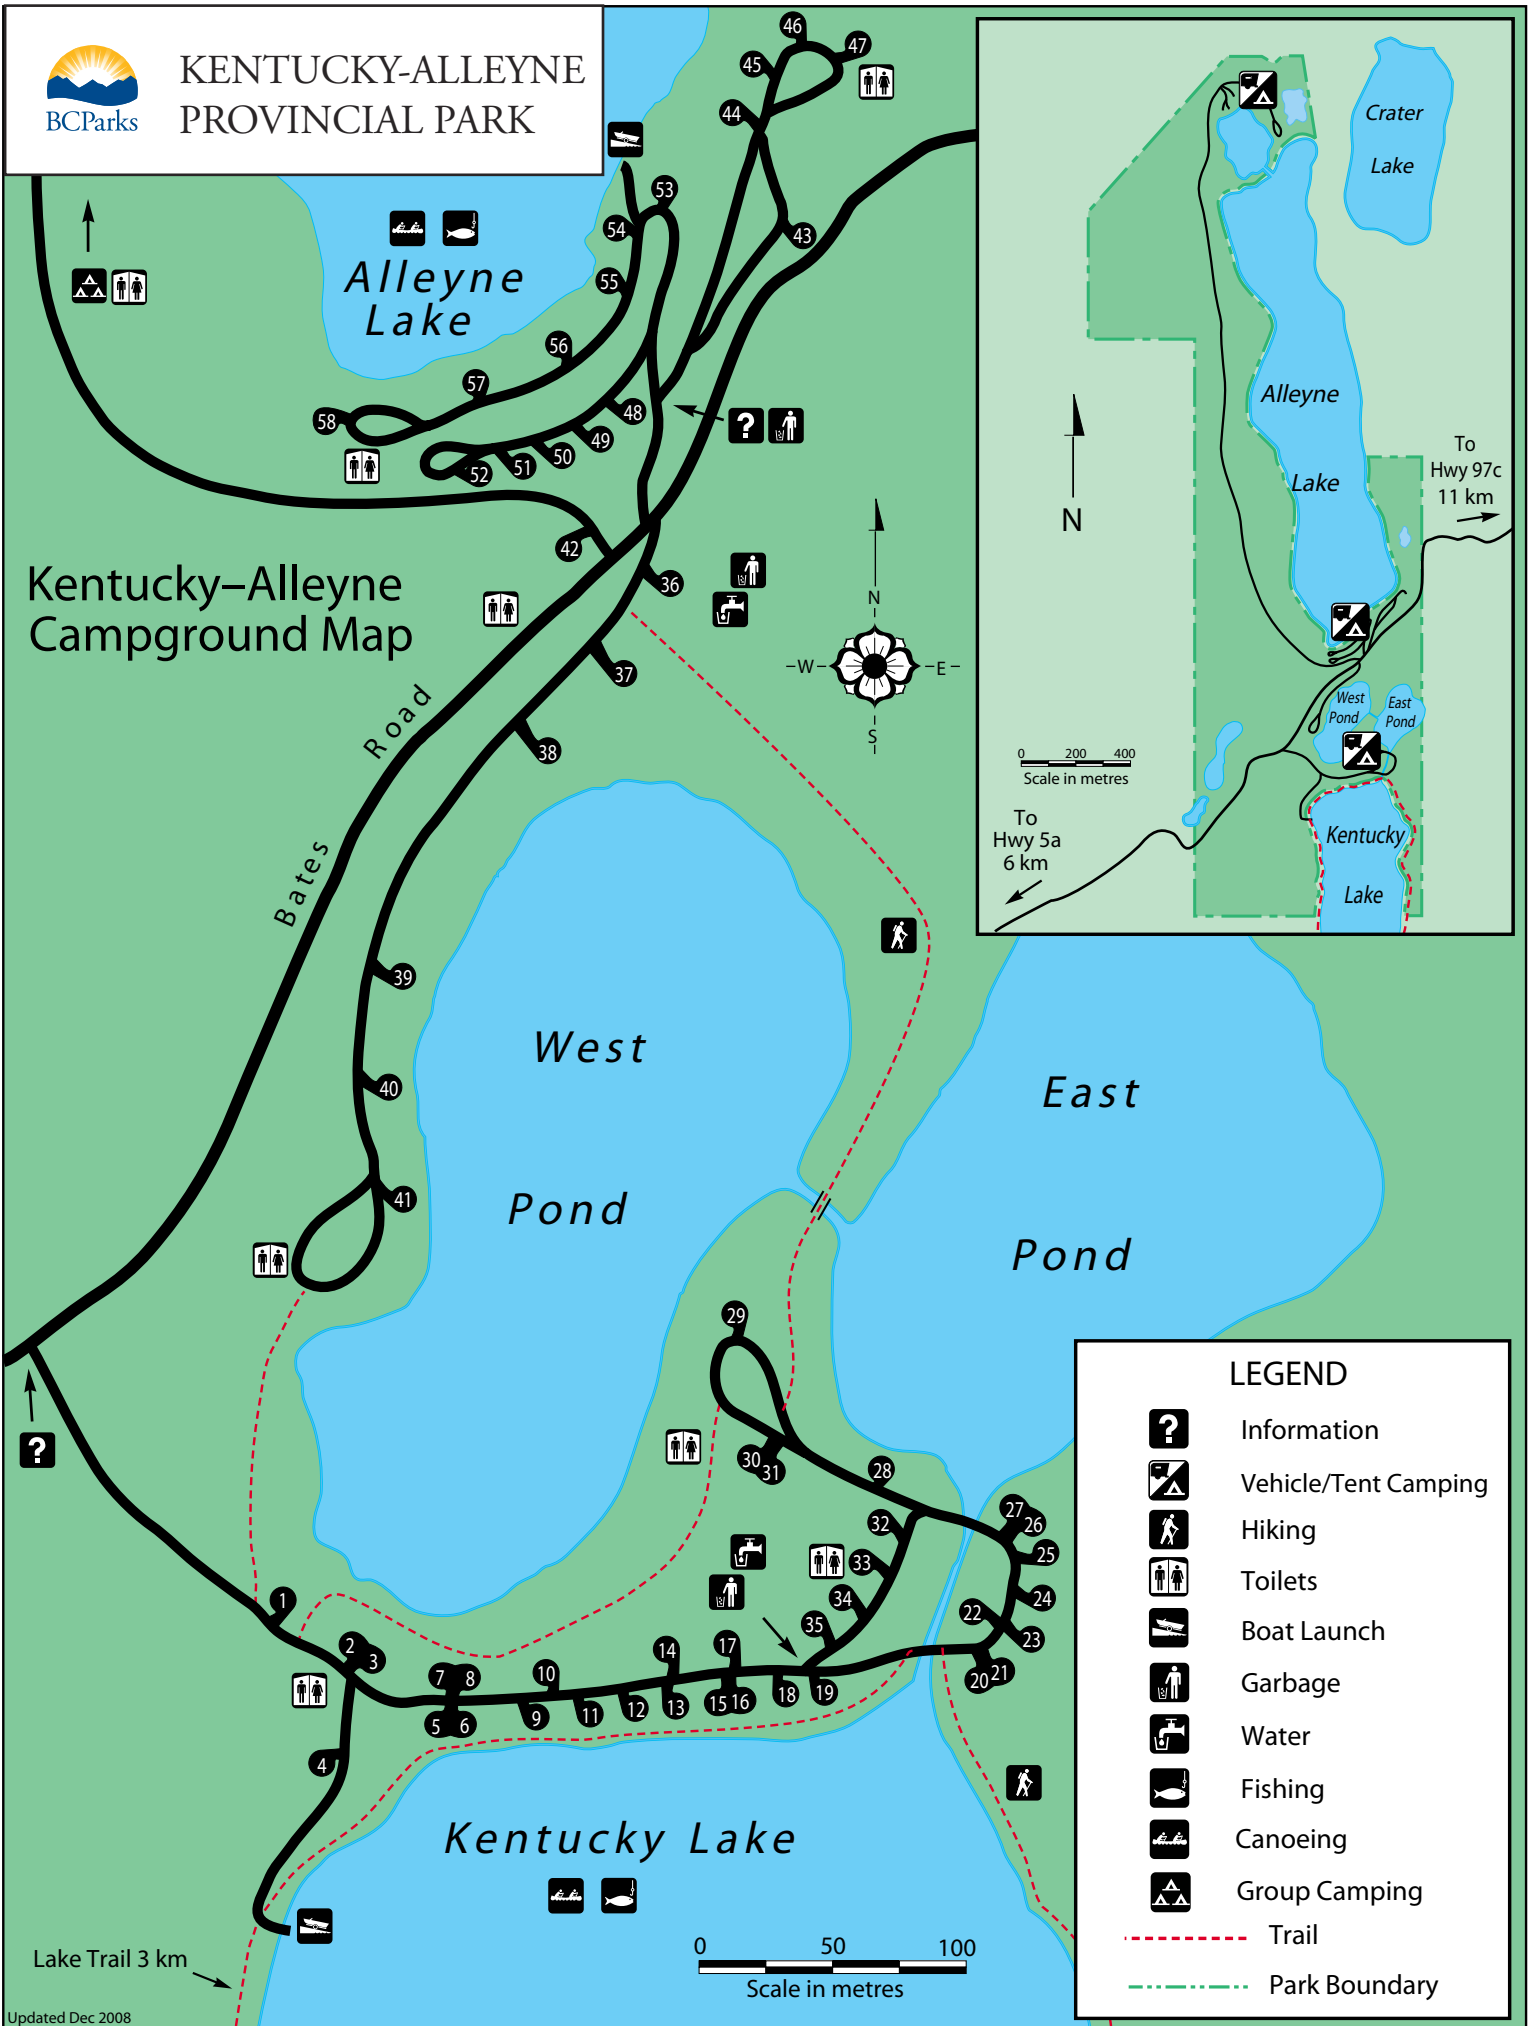

KENTUCKY-ALLEYNE PROVINCIAL PARK

Kentucky-Alleyne Campground Map

LEGEND

- Information
- Vehicle/Tent Camping
- Hiking
- Toilets
- Boat Launch
- Garbage
- Water
- Fishing
- Canoeing
- Group Camping
- Trail
- Park Boundary

Lake Trail 3 km