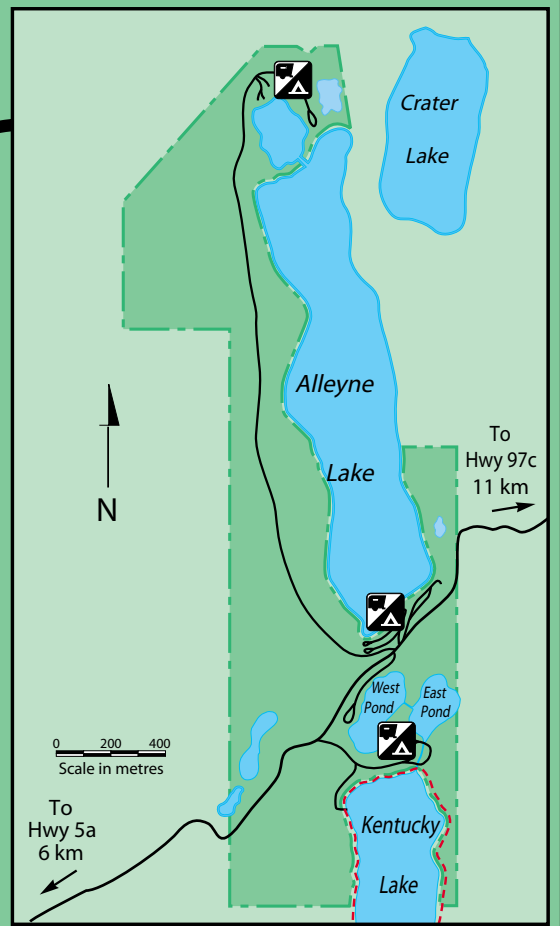

KENTUCKY-ALLEYNE PROVINCIAL PARK

Kentucky-Alleyne Campground Map

LEGEND

- Information
- Vehicle/Tent Camping
- Hiking
- Toilets
- Boat Launch
- Garbage
- Water
- Fishing
- Canoeing
- Group Camping
- Trail
- Park Boundary

Lake Trail 3 km