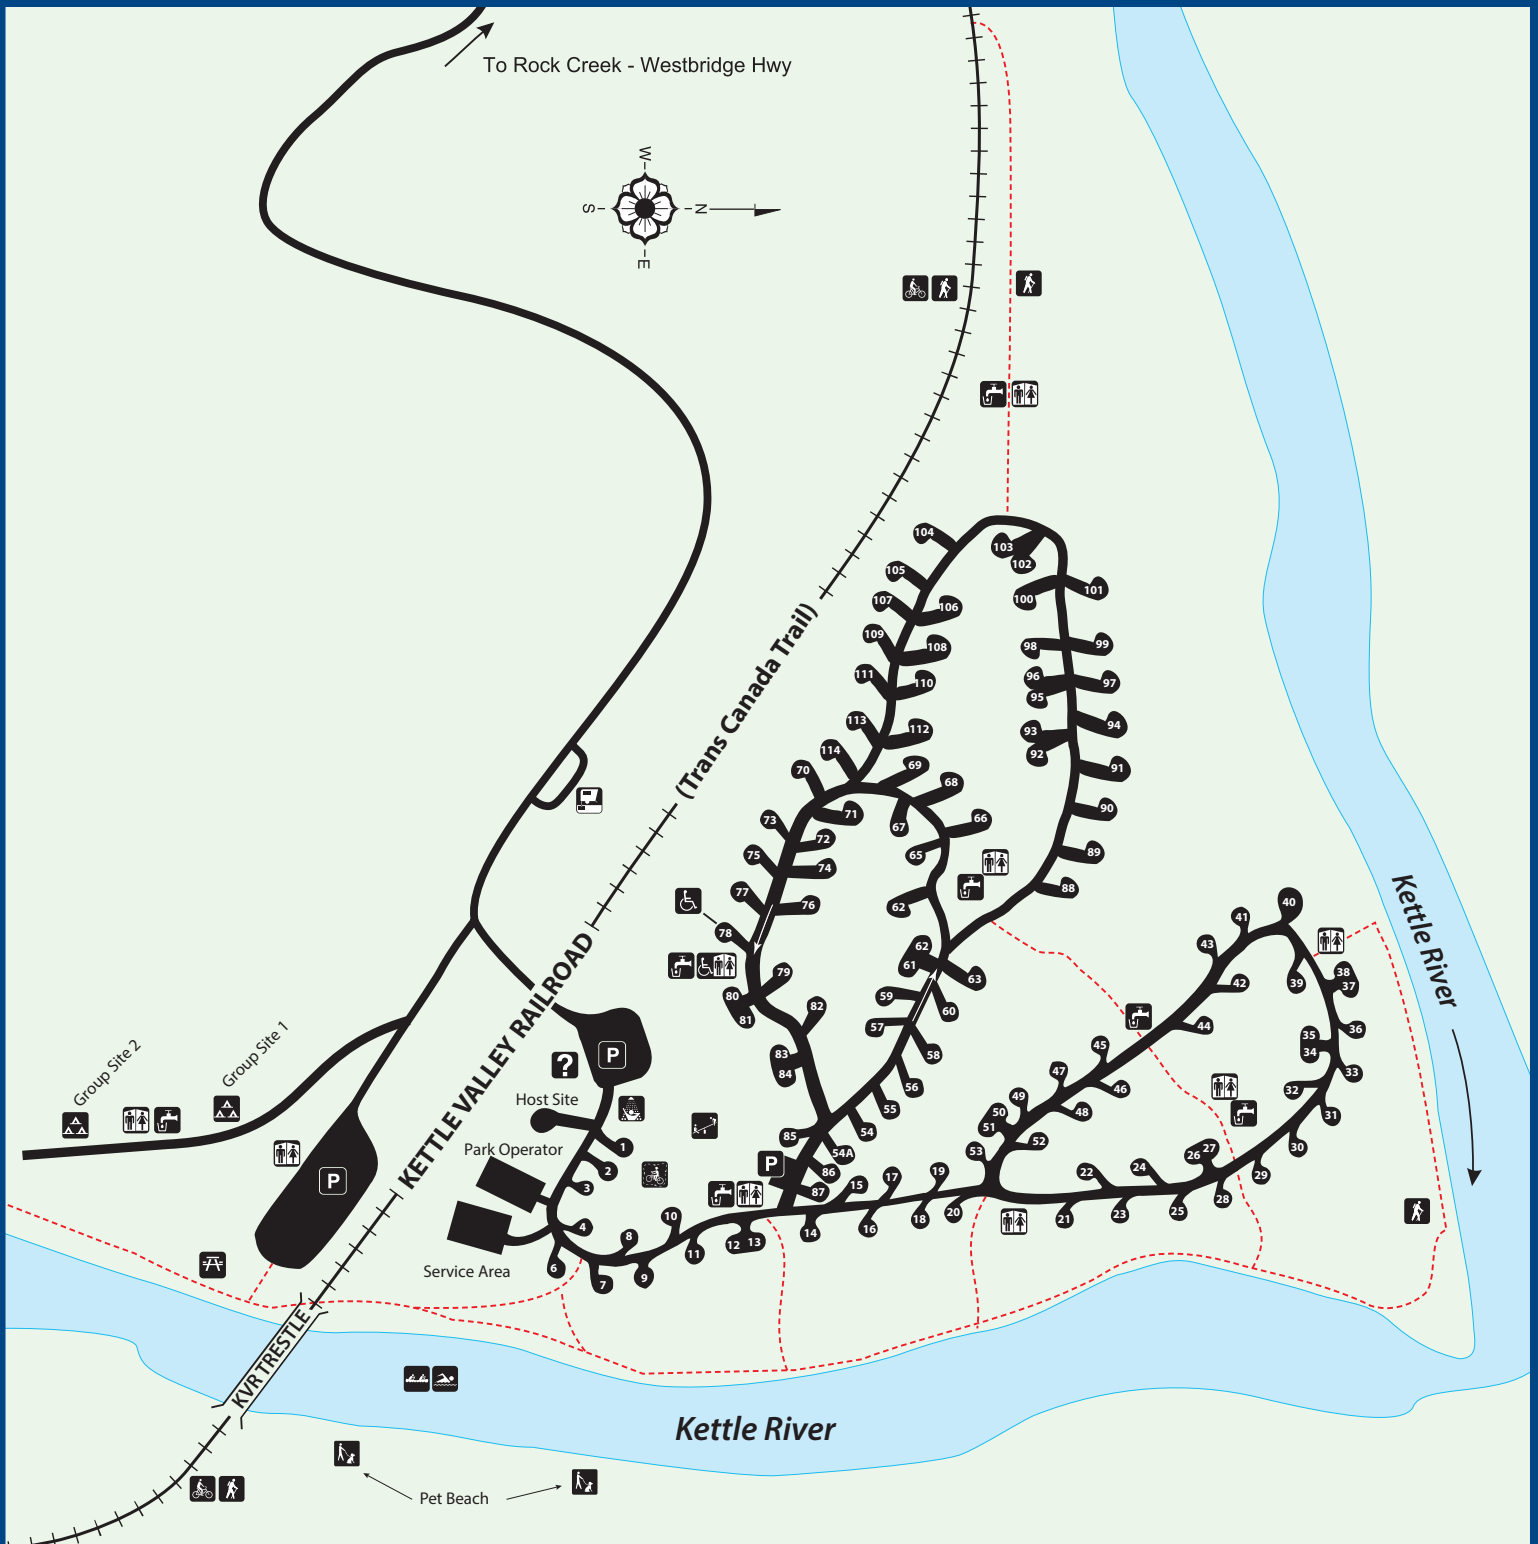

Kettle River Recreation Area

Legend

Showers	Wheelchair Access	Drinking Water and Garbage	Biking
Day-use Area	Vehicle/Tent Camping	Pets permitted in this area	Canoeing
Information	Playground	Sani-Station	Swimming
Parking	Group Camping	Toilets	Bike Park
			Trail

0 75 150 225
Scale in metres