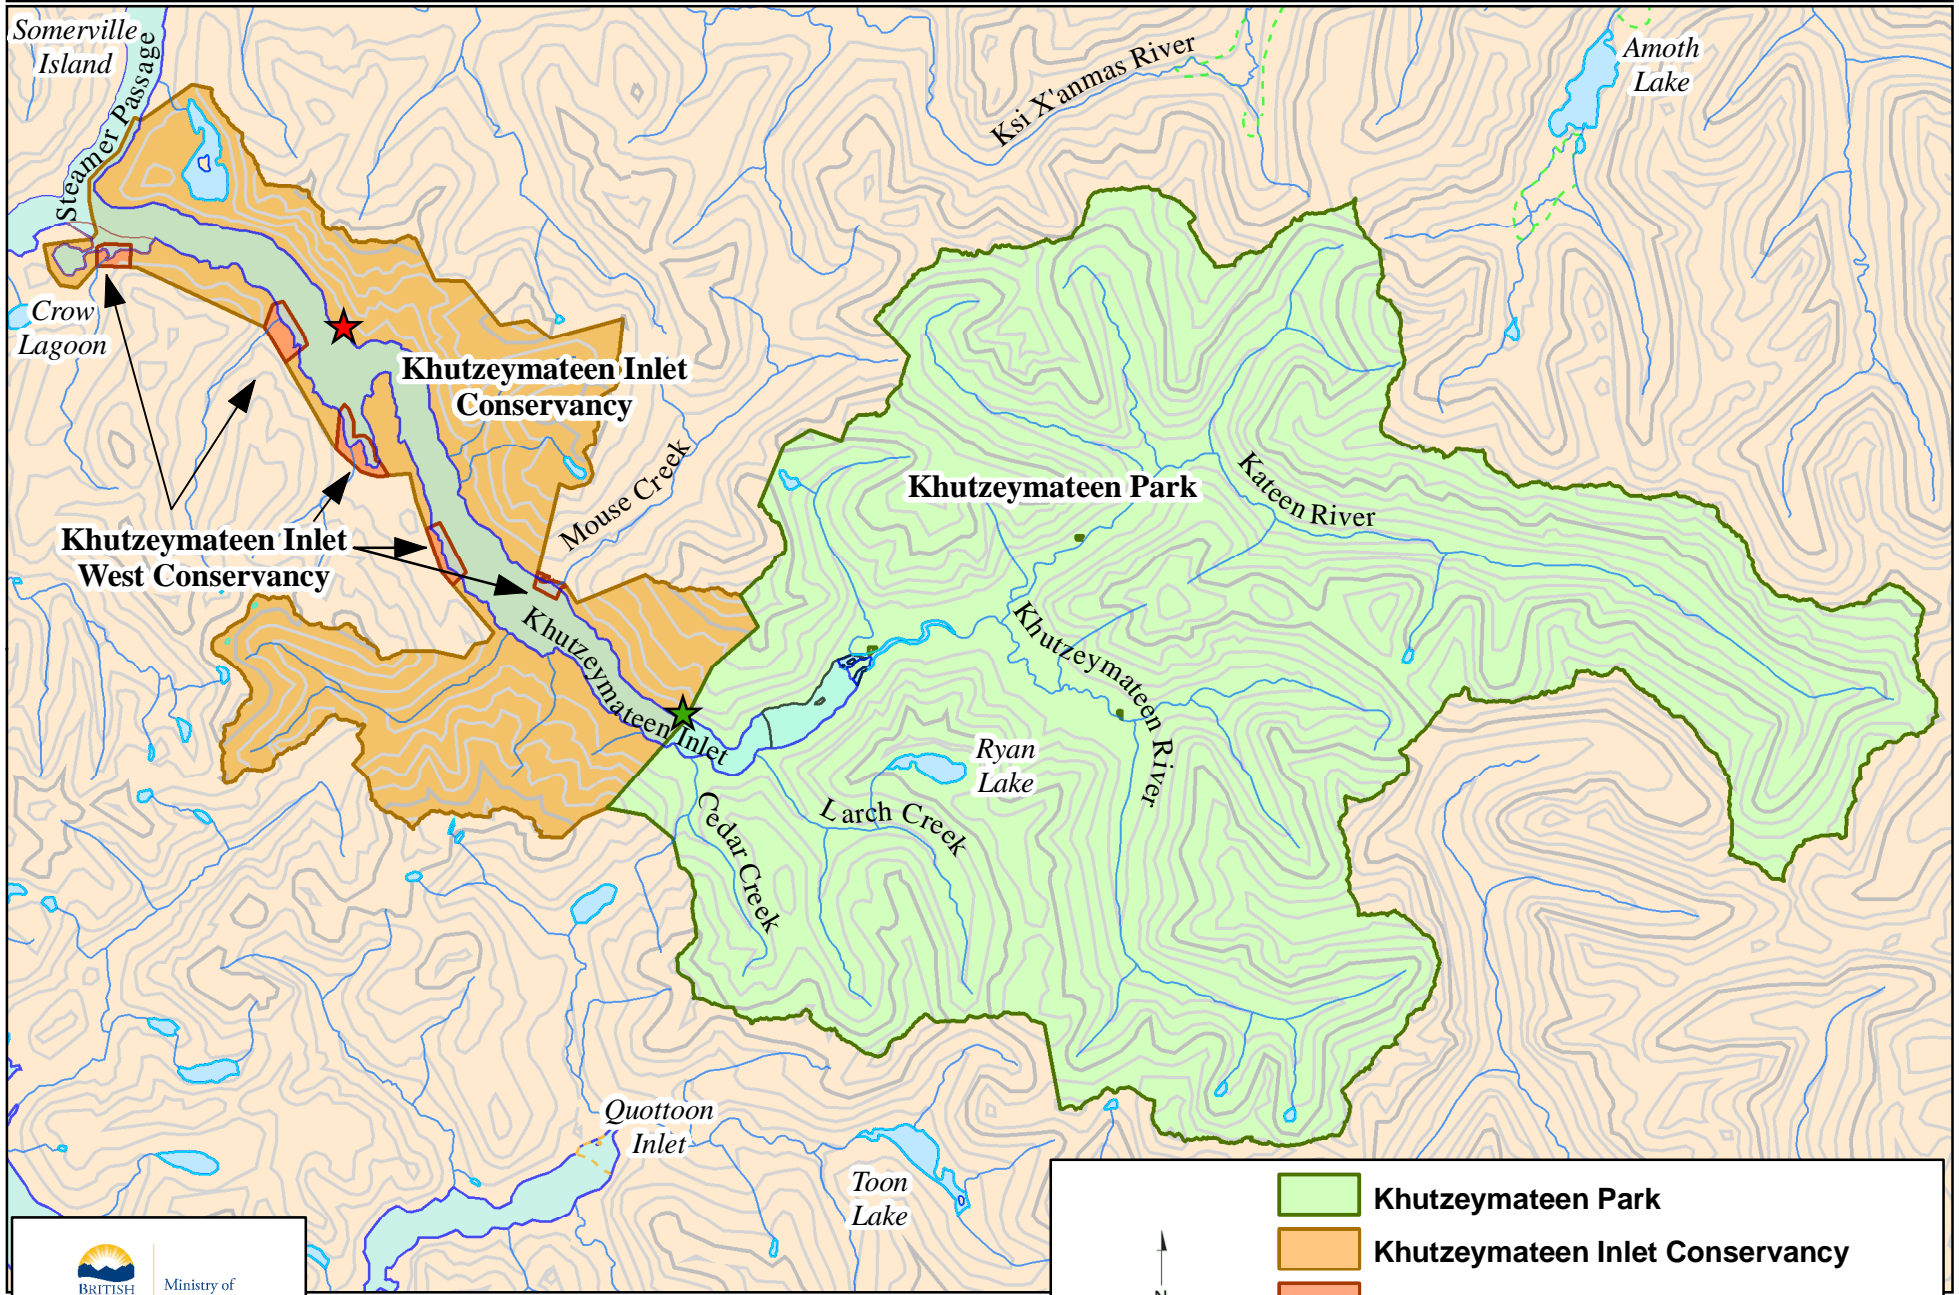

Khutzeymateen Inlet Conservancies and Khutzeymateen Park: Overview

 BRITISH COLUMBIA Ministry of Environment
 Map Prepared By: Dani Tarangle
 Planning Section, Okanagan Region
 September, 2009
 NAD 83, BC Albers Projection

- Khutzeymateen Park**
- Khutzeymateen Inlet Conservancy**
- Khutzeymateen Inlet West Conservancy**
- Licence of Occupation - Lodge**
- Floating Ranger Station**