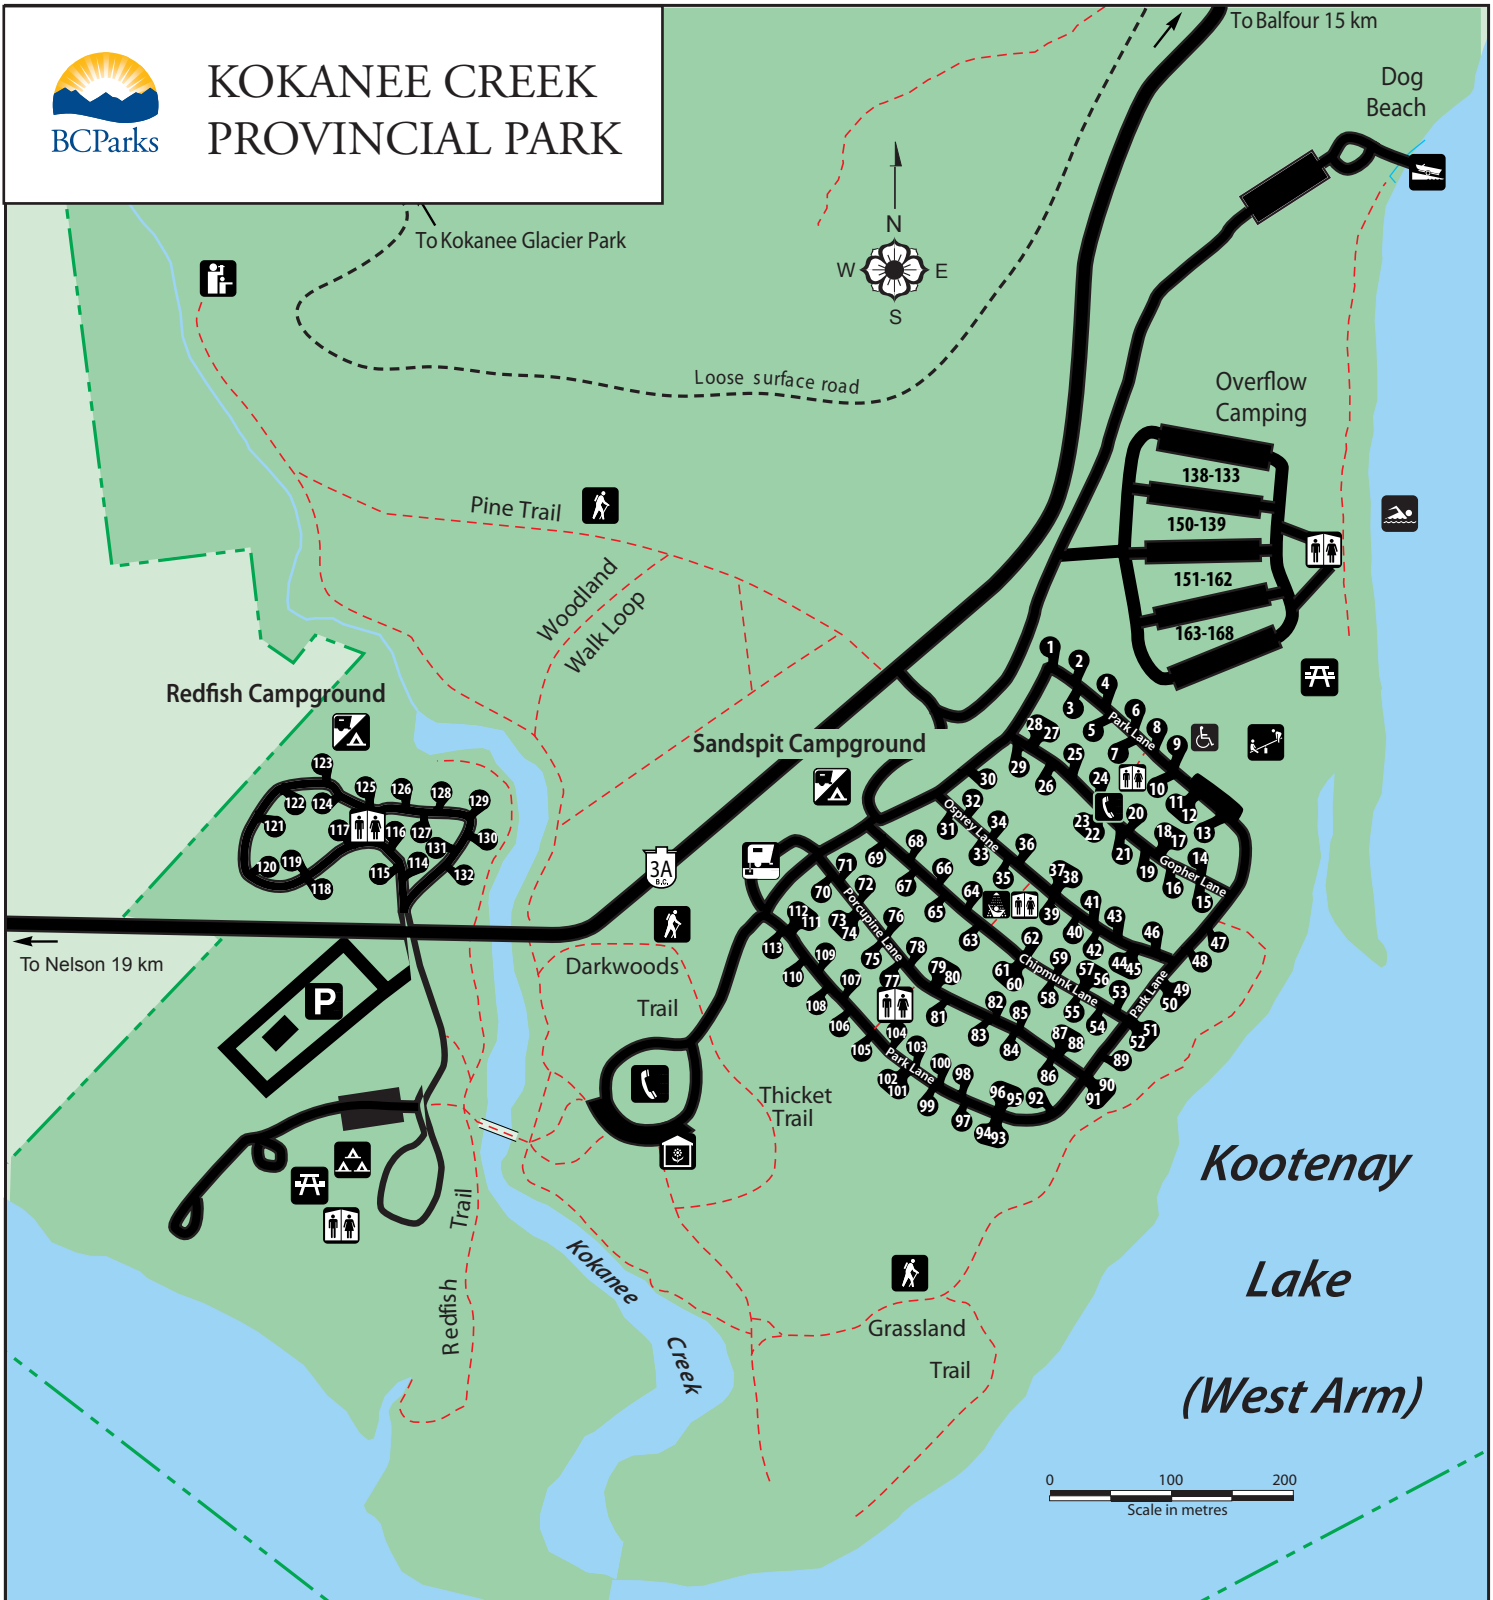

# KOKANEE CREEK PROVINCIAL PARK

## LEGEND

- |                       |             |              |           |                |              |
|-----------------------|-------------|--------------|-----------|----------------|--------------|
| Tent/vehicle Camping  | Boat Launch | Viewpoint    | Hiking    | Parking        | Sani-station |
| Group Camping         | Toilets     | Day-use Area | Telephone | Visitor Centre |              |
| Wheelchair Accessible | Showers     | Playground   | Swimming  | Park Boundary  |              |