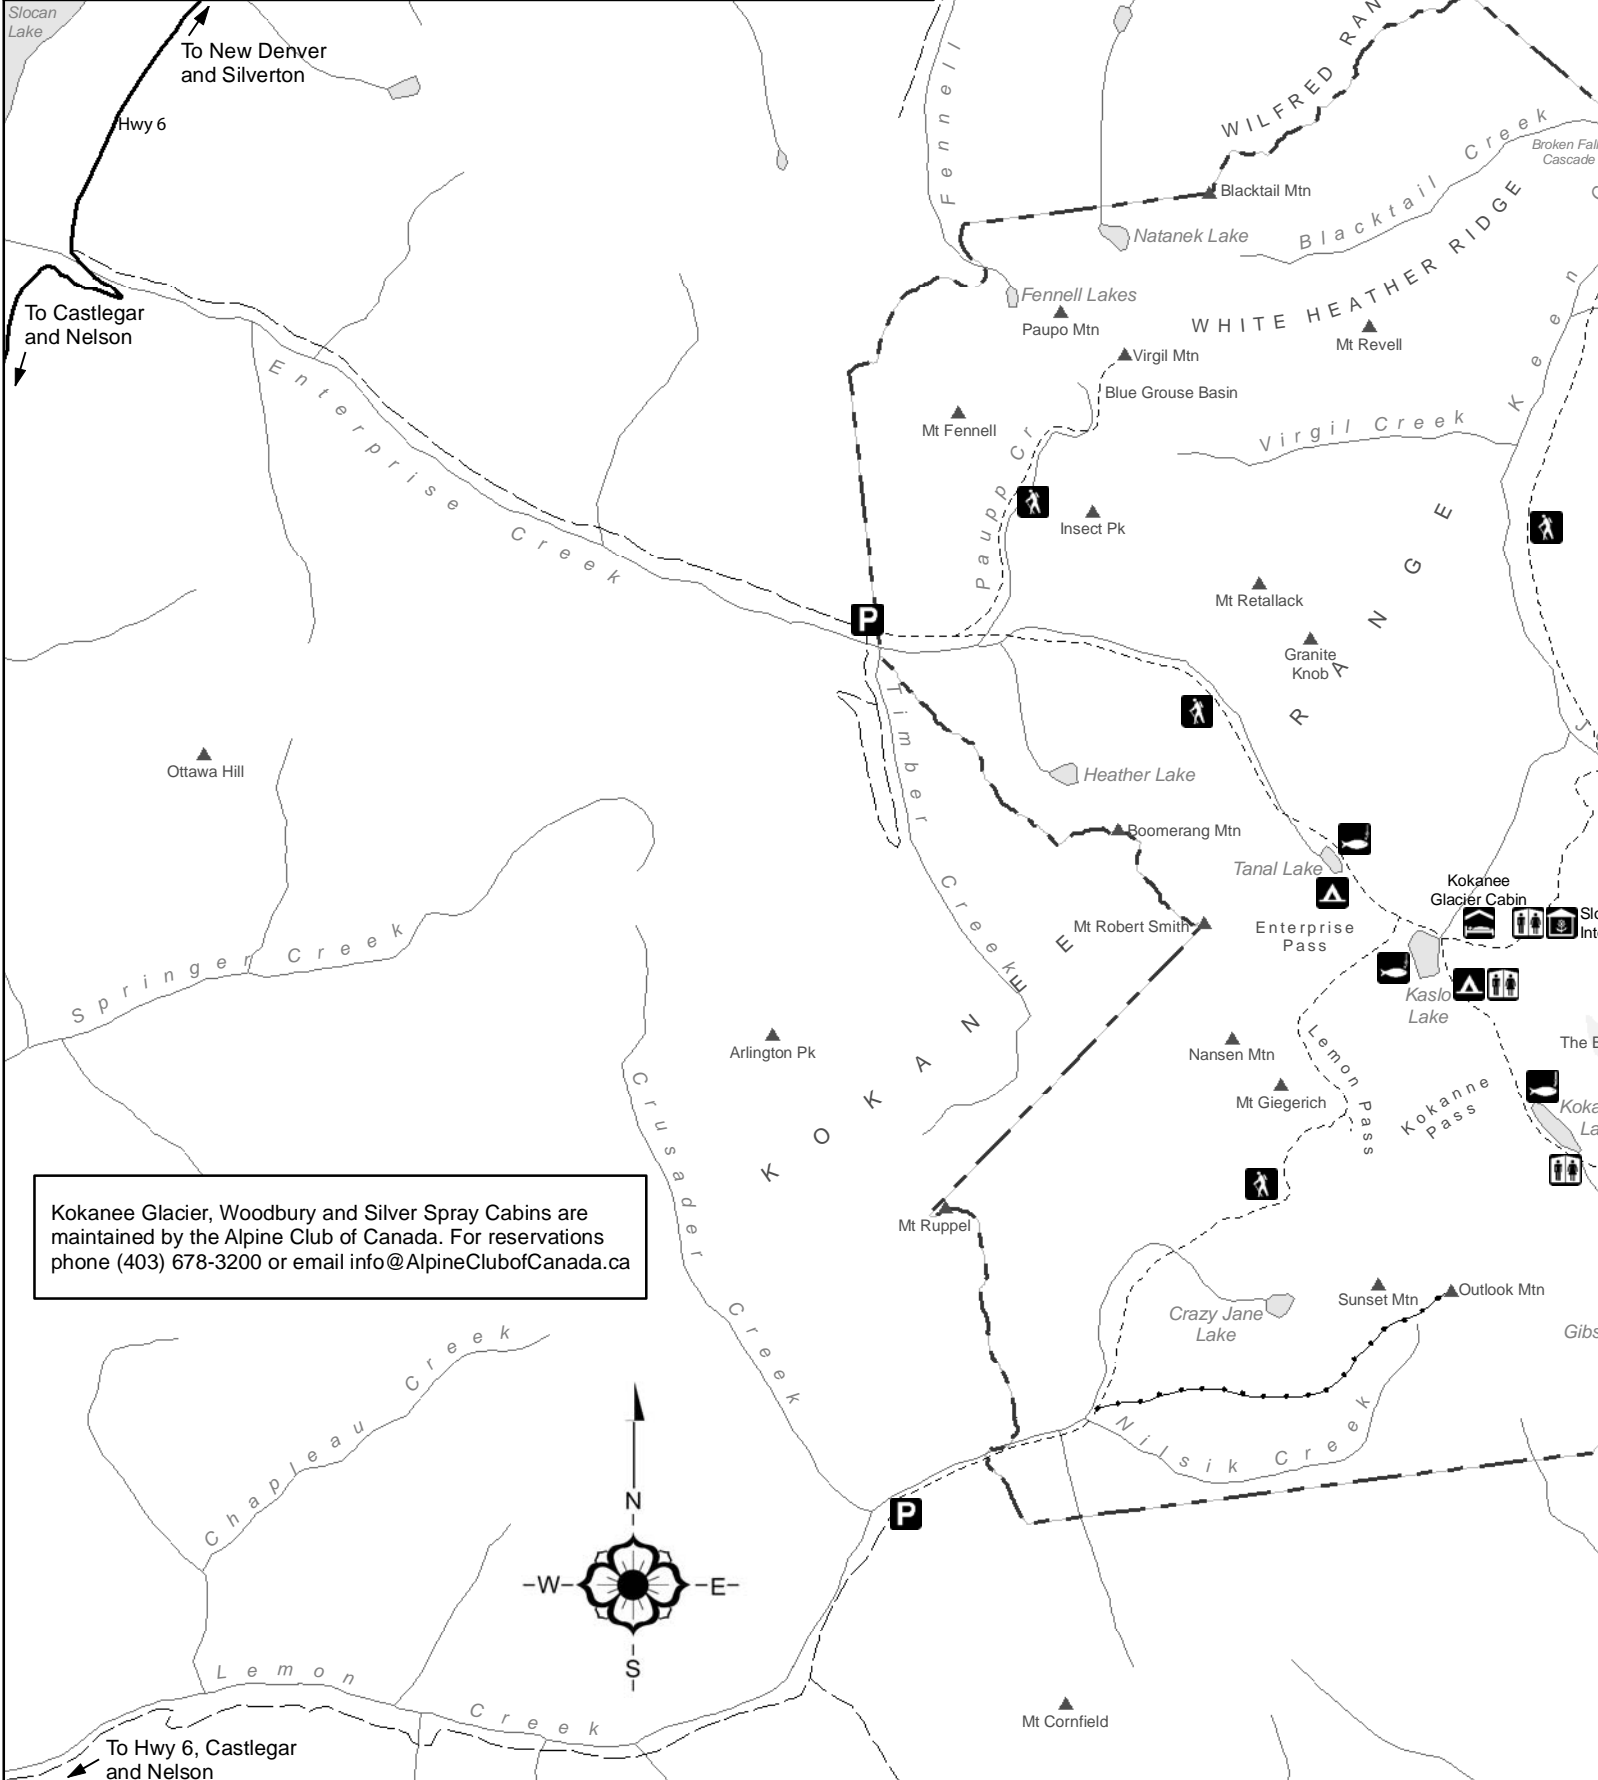

KOKANEE GLACIER PROVINCIAL PARK

Kokanee Glacier, Woodbury and Silver Spray Cabins are maintained by the Alpine Club of Canada. For reservations phone (403) 678-3200 or email info@AlpineClubofCanada.ca

Legend

- Park Boundary
- Glacier
- Highway
- Road, gravel
- Trail
- Route
- Toilets
- Interpretive Display

- Walk-in/Wilderness Camping
- Tent/Vehicle Camping
- Accomodation
- Day Shelter
- Parking
- Day-use Area
- Wheelchair accessible
- Fishing

- Spelunking
- Hiking Trail
- Swimming
- Mountain Biking
- Wind surfing
- Canoeing
- Water skiing
- Boat Launch