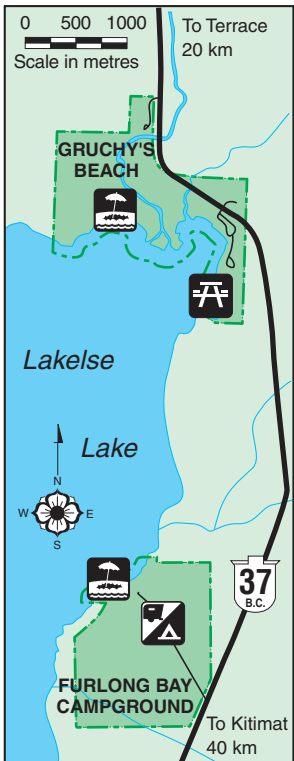

**BC Parks Lakelse Provincial Park**

**LEGEND**

Parking	Boat Launch
Hiking	Amphitheatre
Vehicle/Tent Camping	Self Guided Trail
Fishing	Water
Beach	Showers
Picnic Area	Wheelchair Access
Group Camping	Toilets
Information	Firewood
Picnic Shelter	Canoeing
Telephone	Windsurfing
Sani Station	Swimming
Trail	Marsh Area
Park Boundary	Road