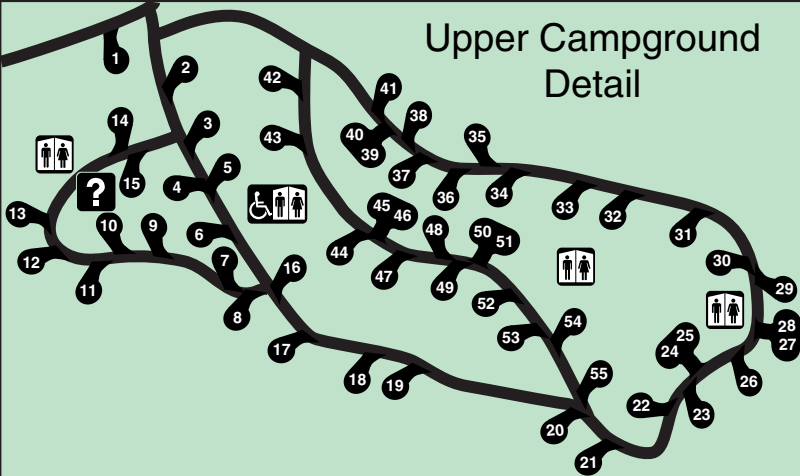

Park Boundary

Lower Campground Detail

Park Boundary

Upper Waterfall

Lower Waterfall

Upper Campground Detail

LEGEND

- Hiking
- Information
- Viewpoint
- Toilets
- Area closed to Swimming
- Parking
- Tent/Vehicle Campground
- Picnic Area
- Wheelchair Accessible
- Trail