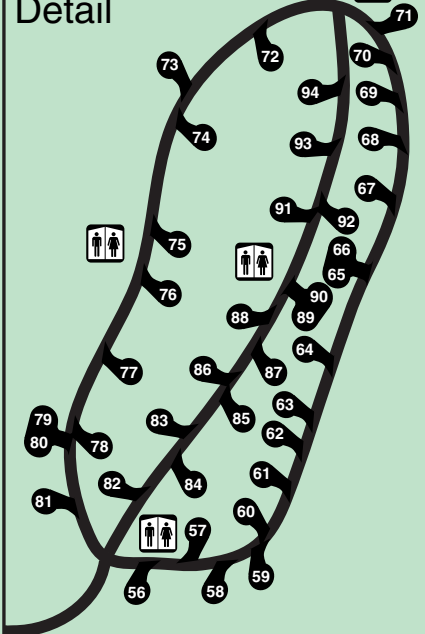

Little Qualicum Falls Provincial Park

To Port Alberni

To Parksville

Esquimalt and Nanaimo Railway

Lower Campground
See Detail

Upper Campground
See Detail

Service Yard

Little Qualicum River

Park Boundary

Lower Campground Detail

Park Boundary

Upper Waterfall

Lower Waterfall

Upper Campground Detail

LEGEND

- Hiking
- Information
- Viewpoint
- Toilets
- Area closed to Swimming
- Parking
- Tent/Vehicle Campground
- Picnic Area
- Wheelchair Accessible
- Trail