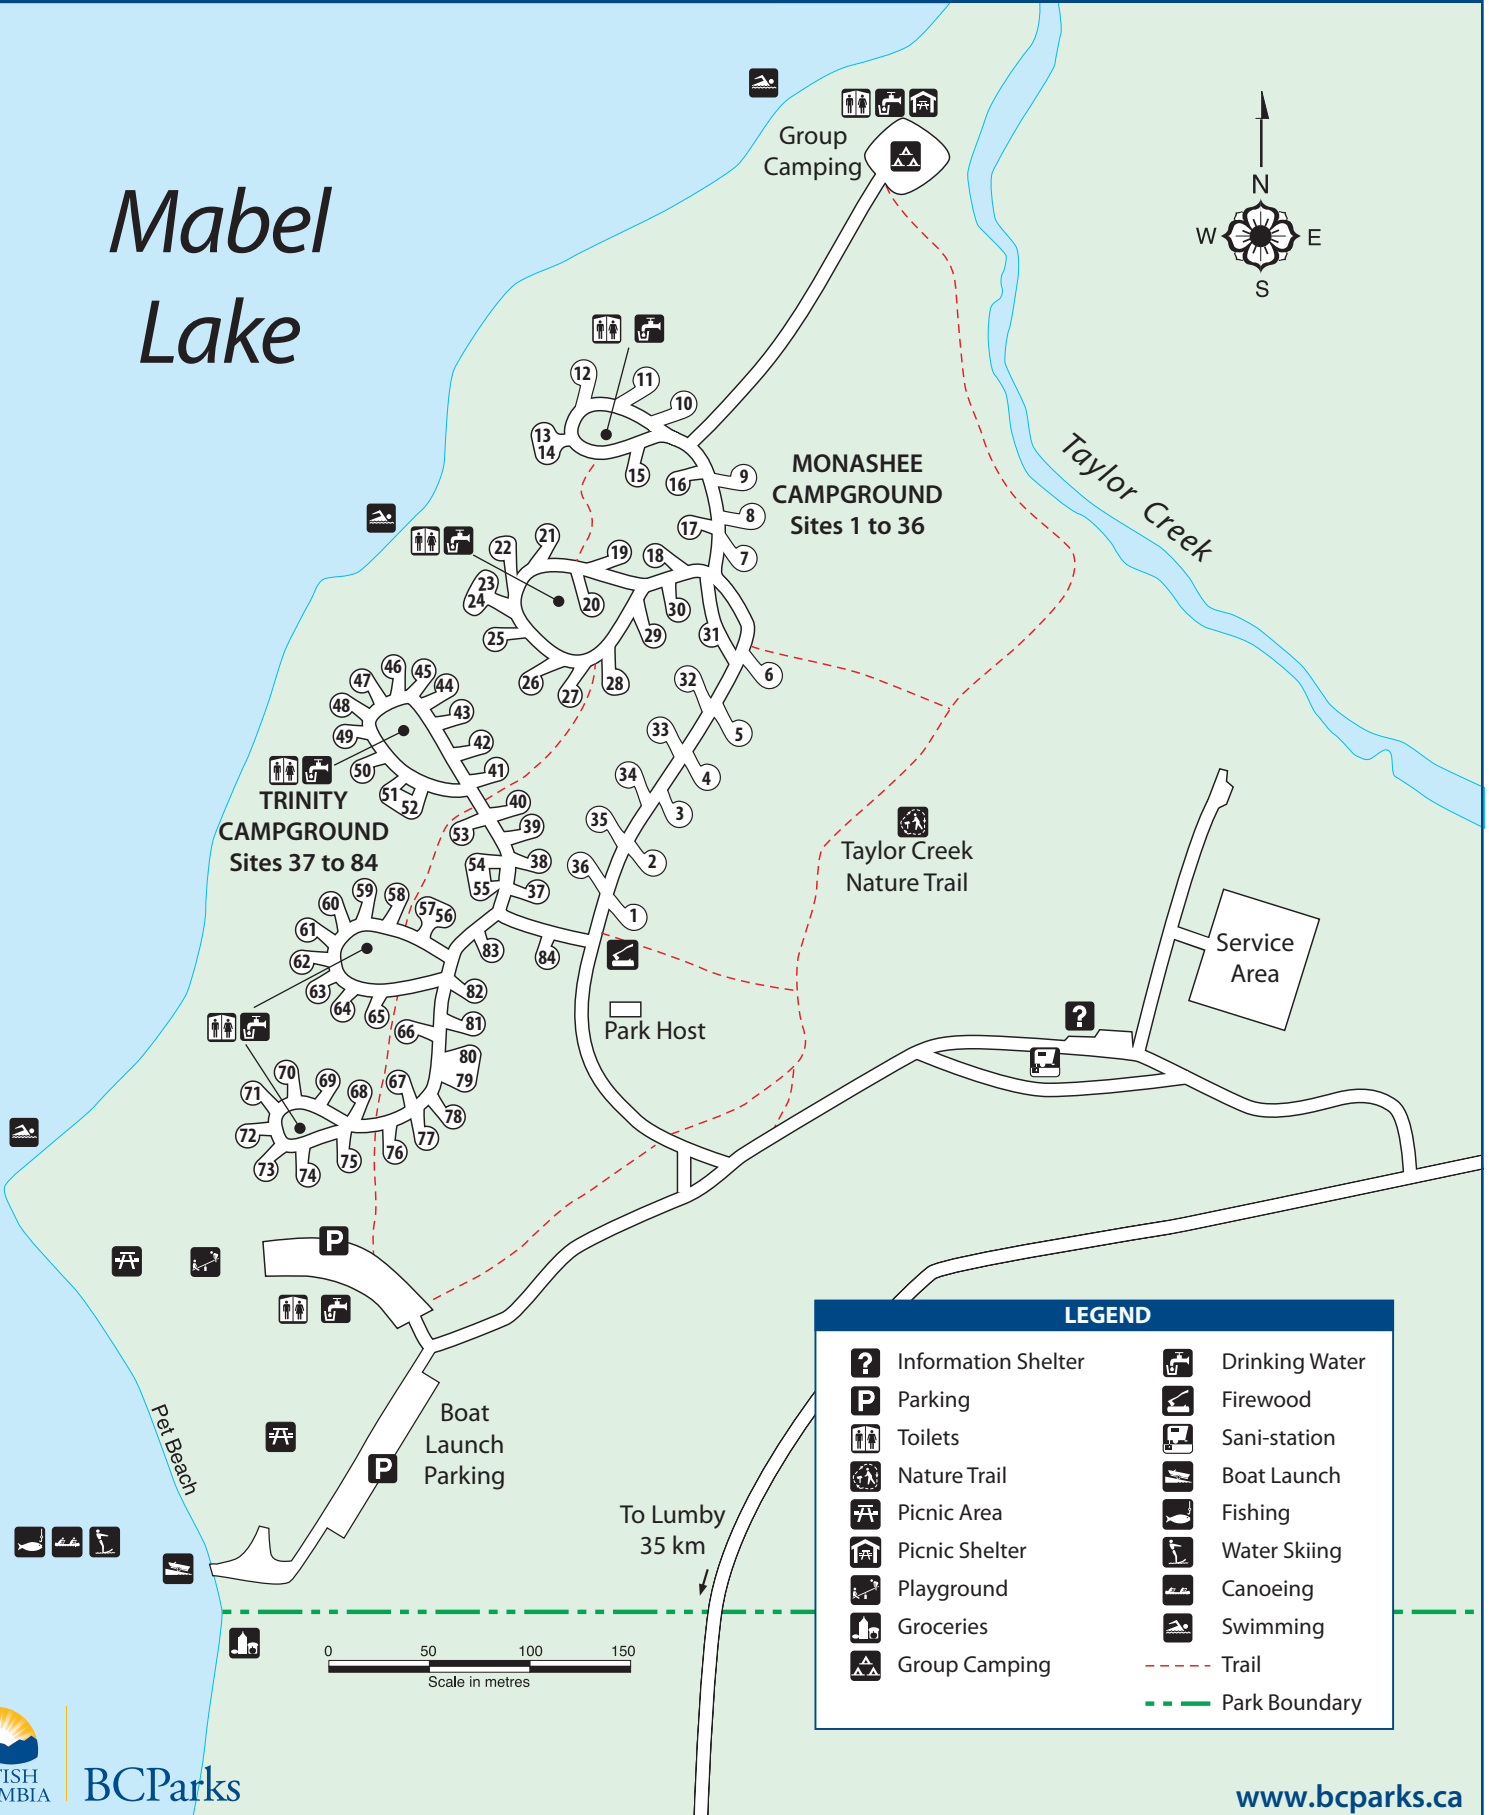

Mabel Lake Provincial Park

Mabel Lake

LEGEND			
	Information Shelter		Drinking Water
	Parking		Firewood
	Toilets		Sani-station
	Nature Trail		Boat Launch
	Picnic Area		Fishing
	Picnic Shelter		Water Skiing
	Playground		Canoeing
	Groceries		Swimming
	Group Camping		Trail
			Park Boundary