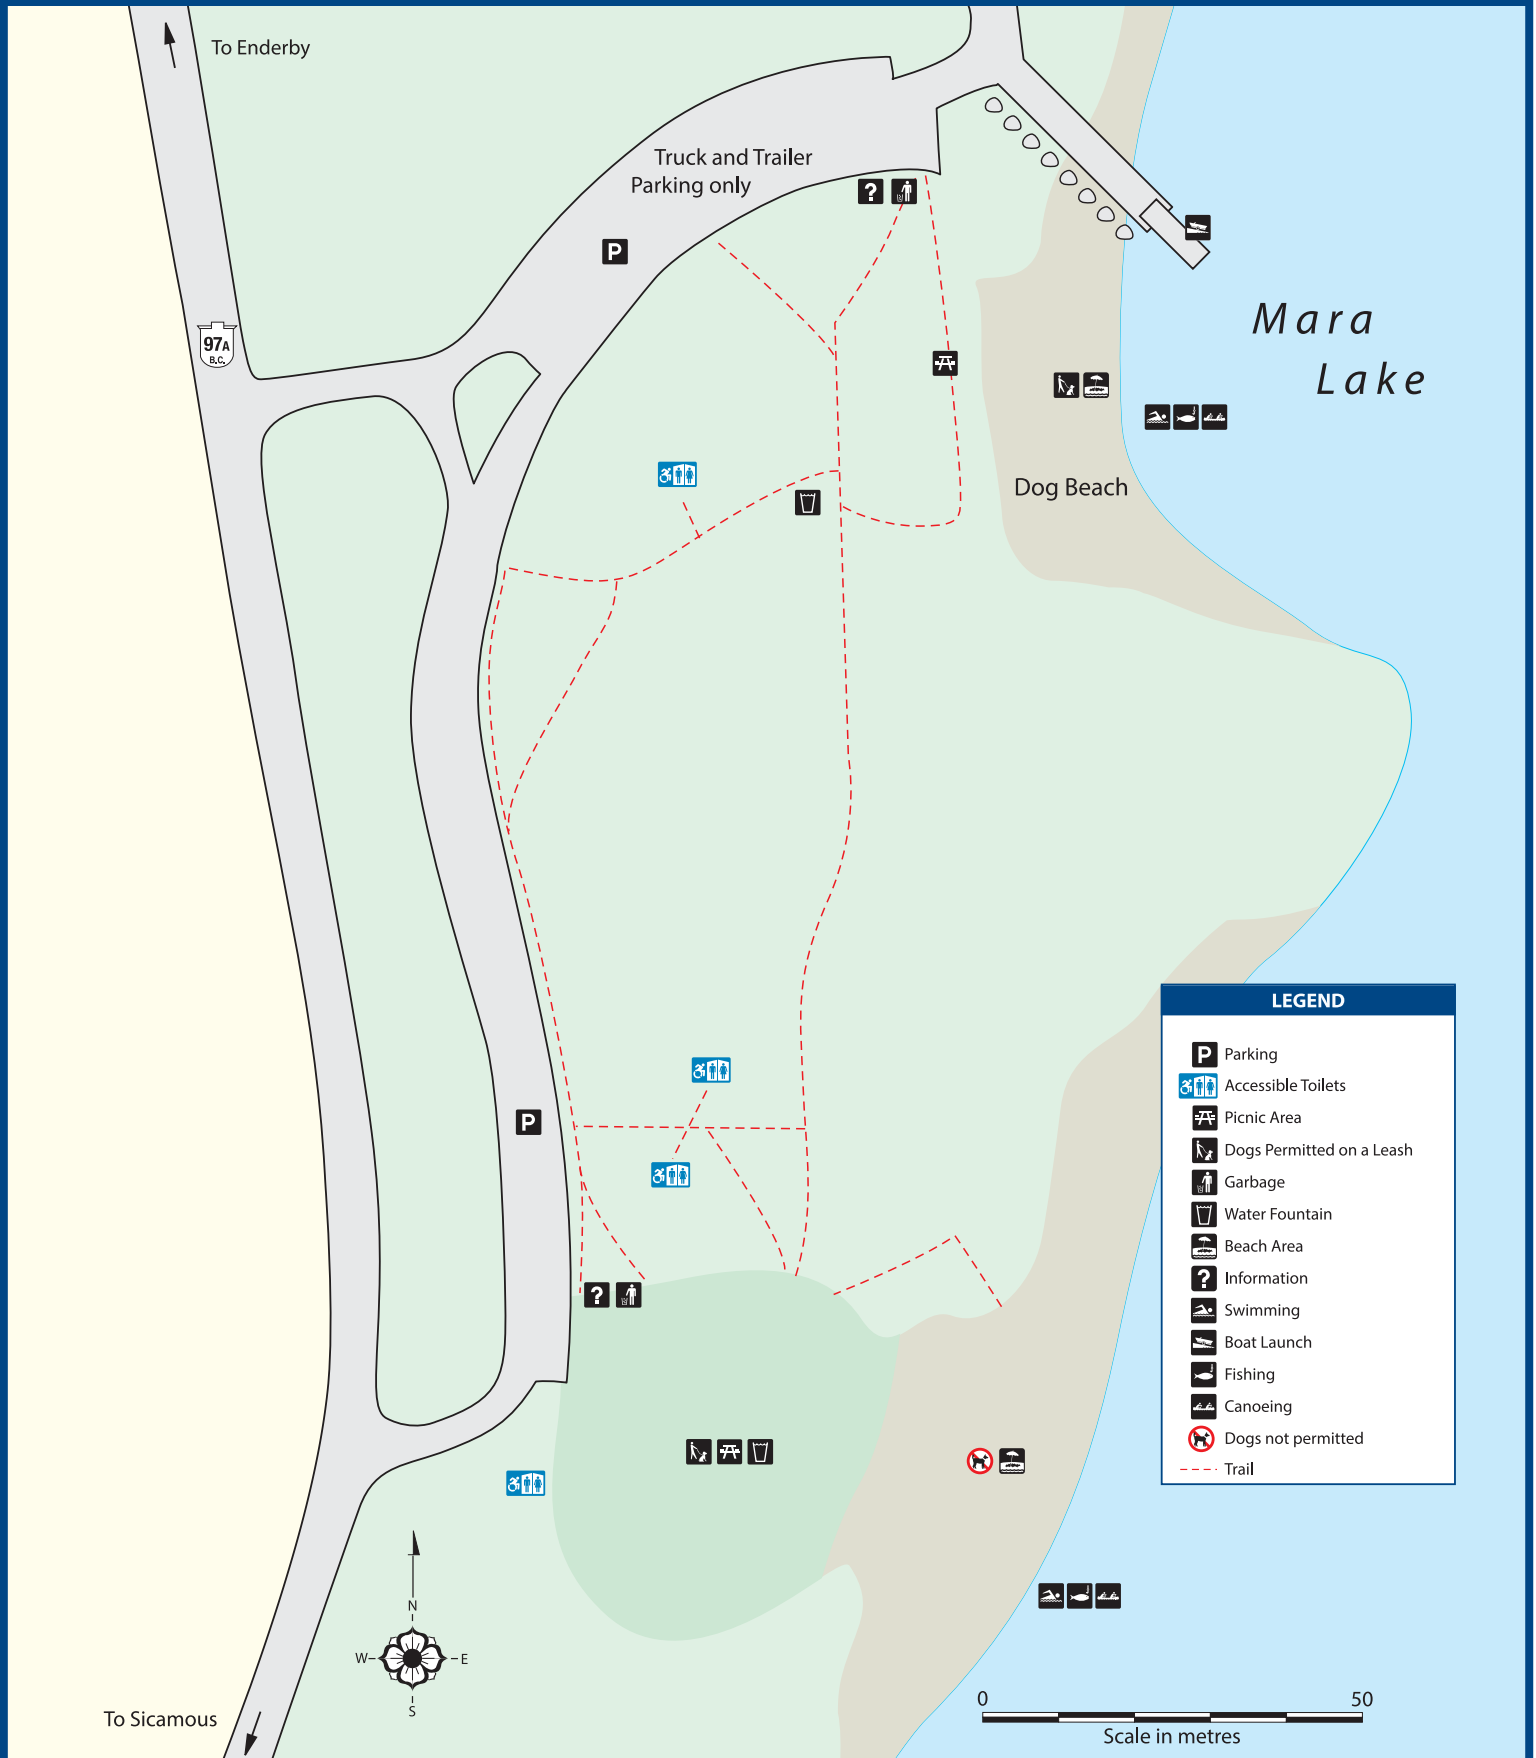

Mara Lake Provincial Park

LEGEND	
	Parking
	Accessible Toilets
	Picnic Area
	Dogs Permitted on a Leash
	Garbage
	Water Fountain
	Beach Area
	Information
	Swimming
	Boat Launch
	Fishing
	Canoeing
	Dogs not permitted
	Trail