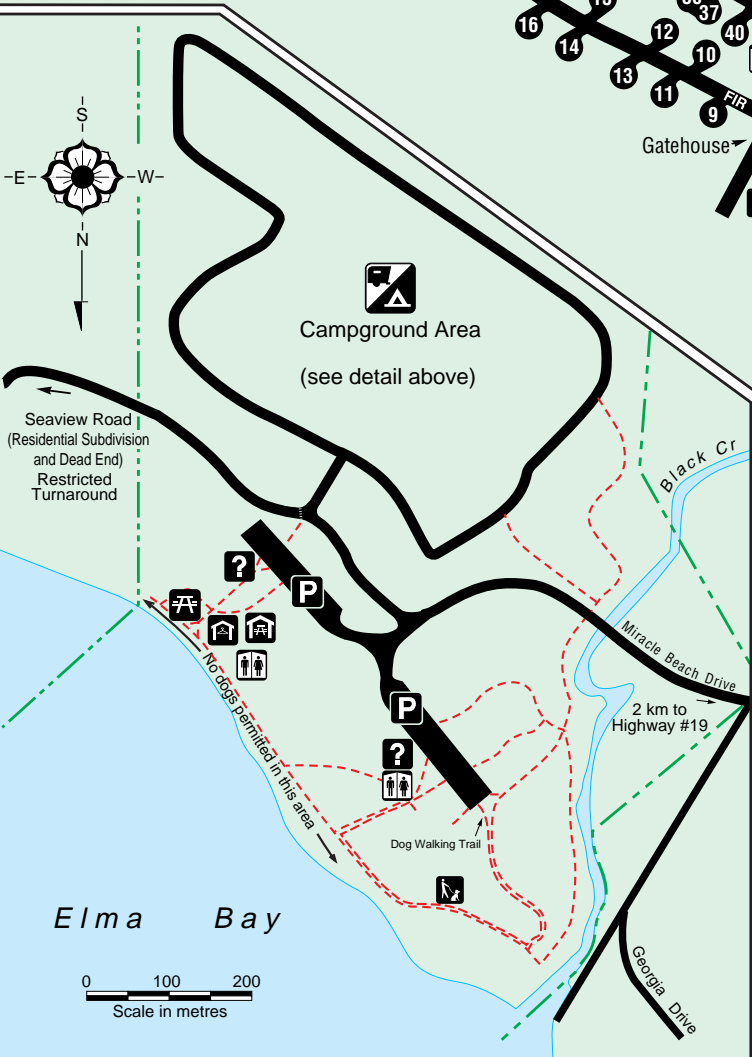

CAMPGROUND AREA DETAIL

Legend

- |                     |                              |
|---------------------|------------------------------|
| Parking             | Changehouse                  |
| Information Shelter | Picnic Shelter               |
| Picnic Area         | Playground                   |
| Toilets             | Sani-Station                 |
| Showers             | Horseshoes                   |
| Water               | Dog Walking Trail (on leash) |
| Telephone           | Walking Trail                |
| Group Camping       | Park Boundary                |