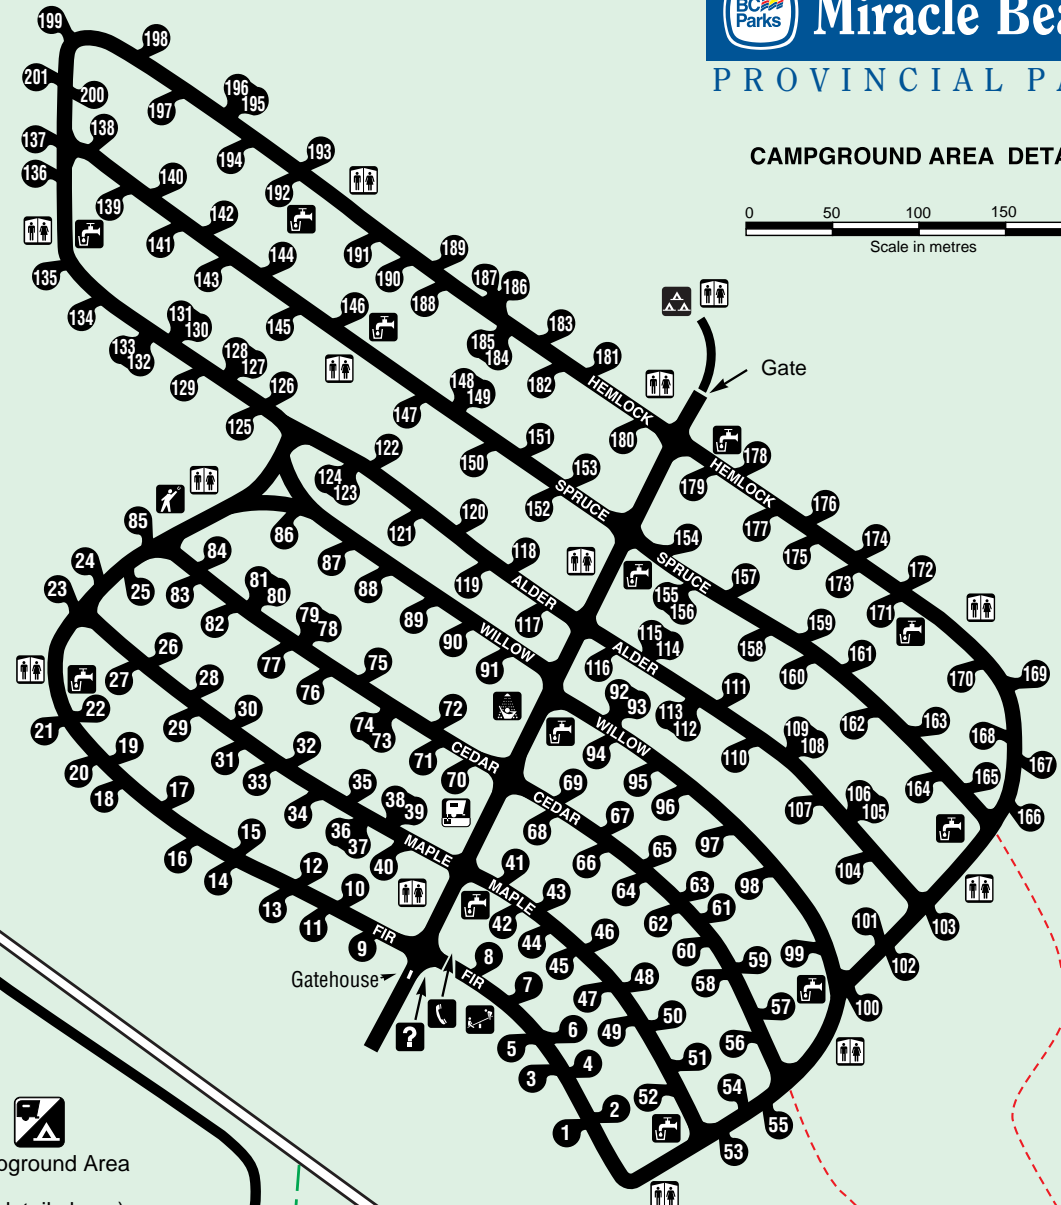

CAMPGROUND AREA DETAIL

Legend

- |                     |                              |
|---------------------|------------------------------|
| Parking             | Changehouse                  |
| Information Shelter | Picnic Shelter               |
| Picnic Area         | Playground                   |
| Toilets             | Sani-Station                 |
| Showers             | Horseshoes                   |
| Water               | Dog Walking Trail (on leash) |
| Telephone           | Walking Trail                |
| Group Camping       | Park Boundary                |