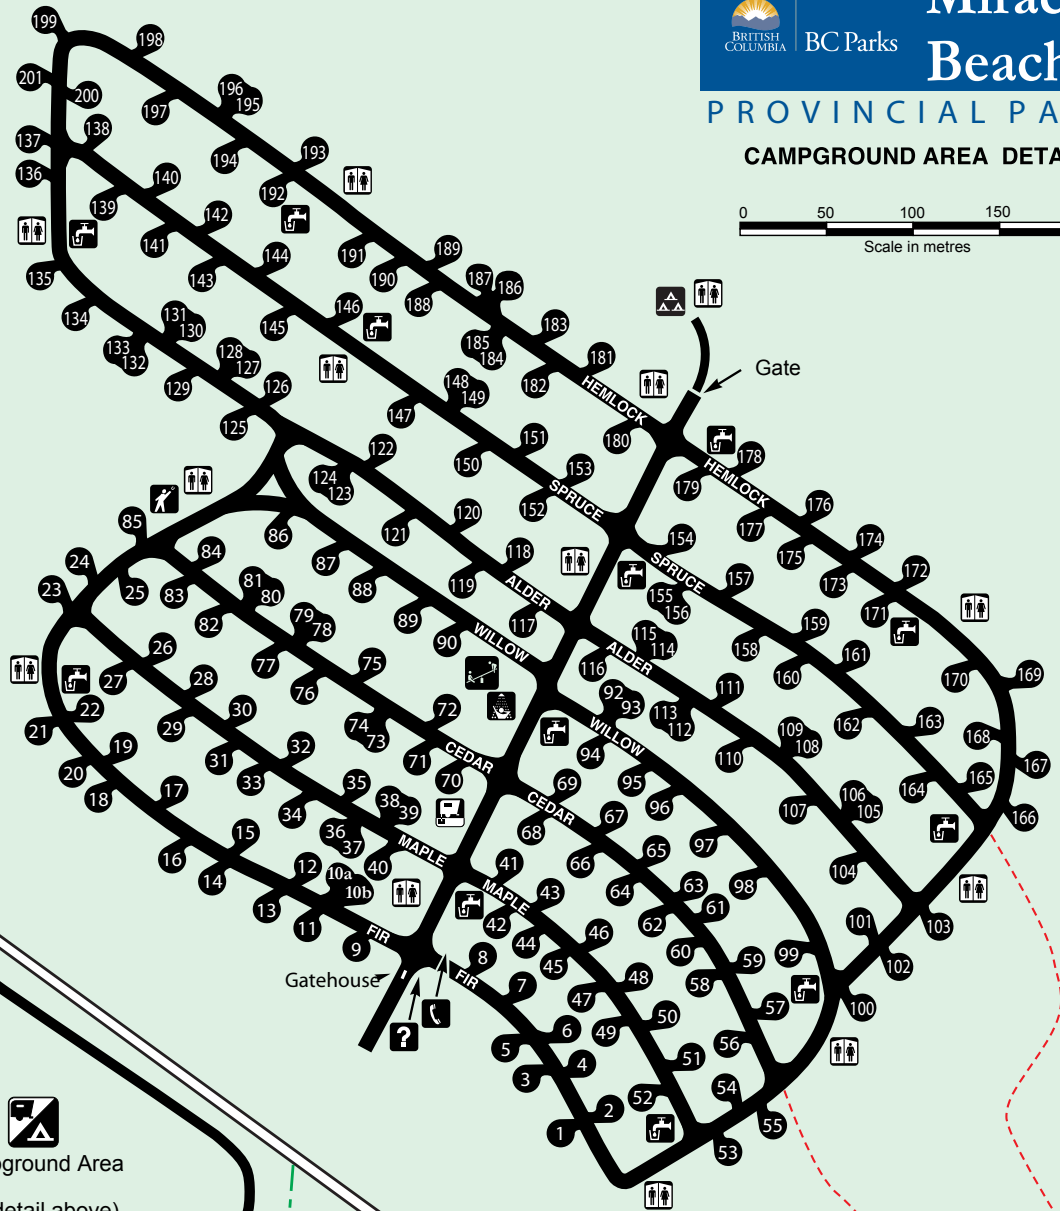

# Miracle Beach

## PROVINCIAL PARK

### CAMPGROUND AREA DETAIL

### Legend

- |                     |                              |
|---------------------|------------------------------|
| Parking             | Changehouse                  |
| Information Shelter | Picnic Shelter               |
| Picnic Area         | Playground                   |
| Toilets             | Sani-Station                 |
| Showers             | Horseshoes                   |
| Water               | Dog Walking Trail (on leash) |
| Telephone           | Walking Trail                |
| Group Camping       | Park Boundary                |