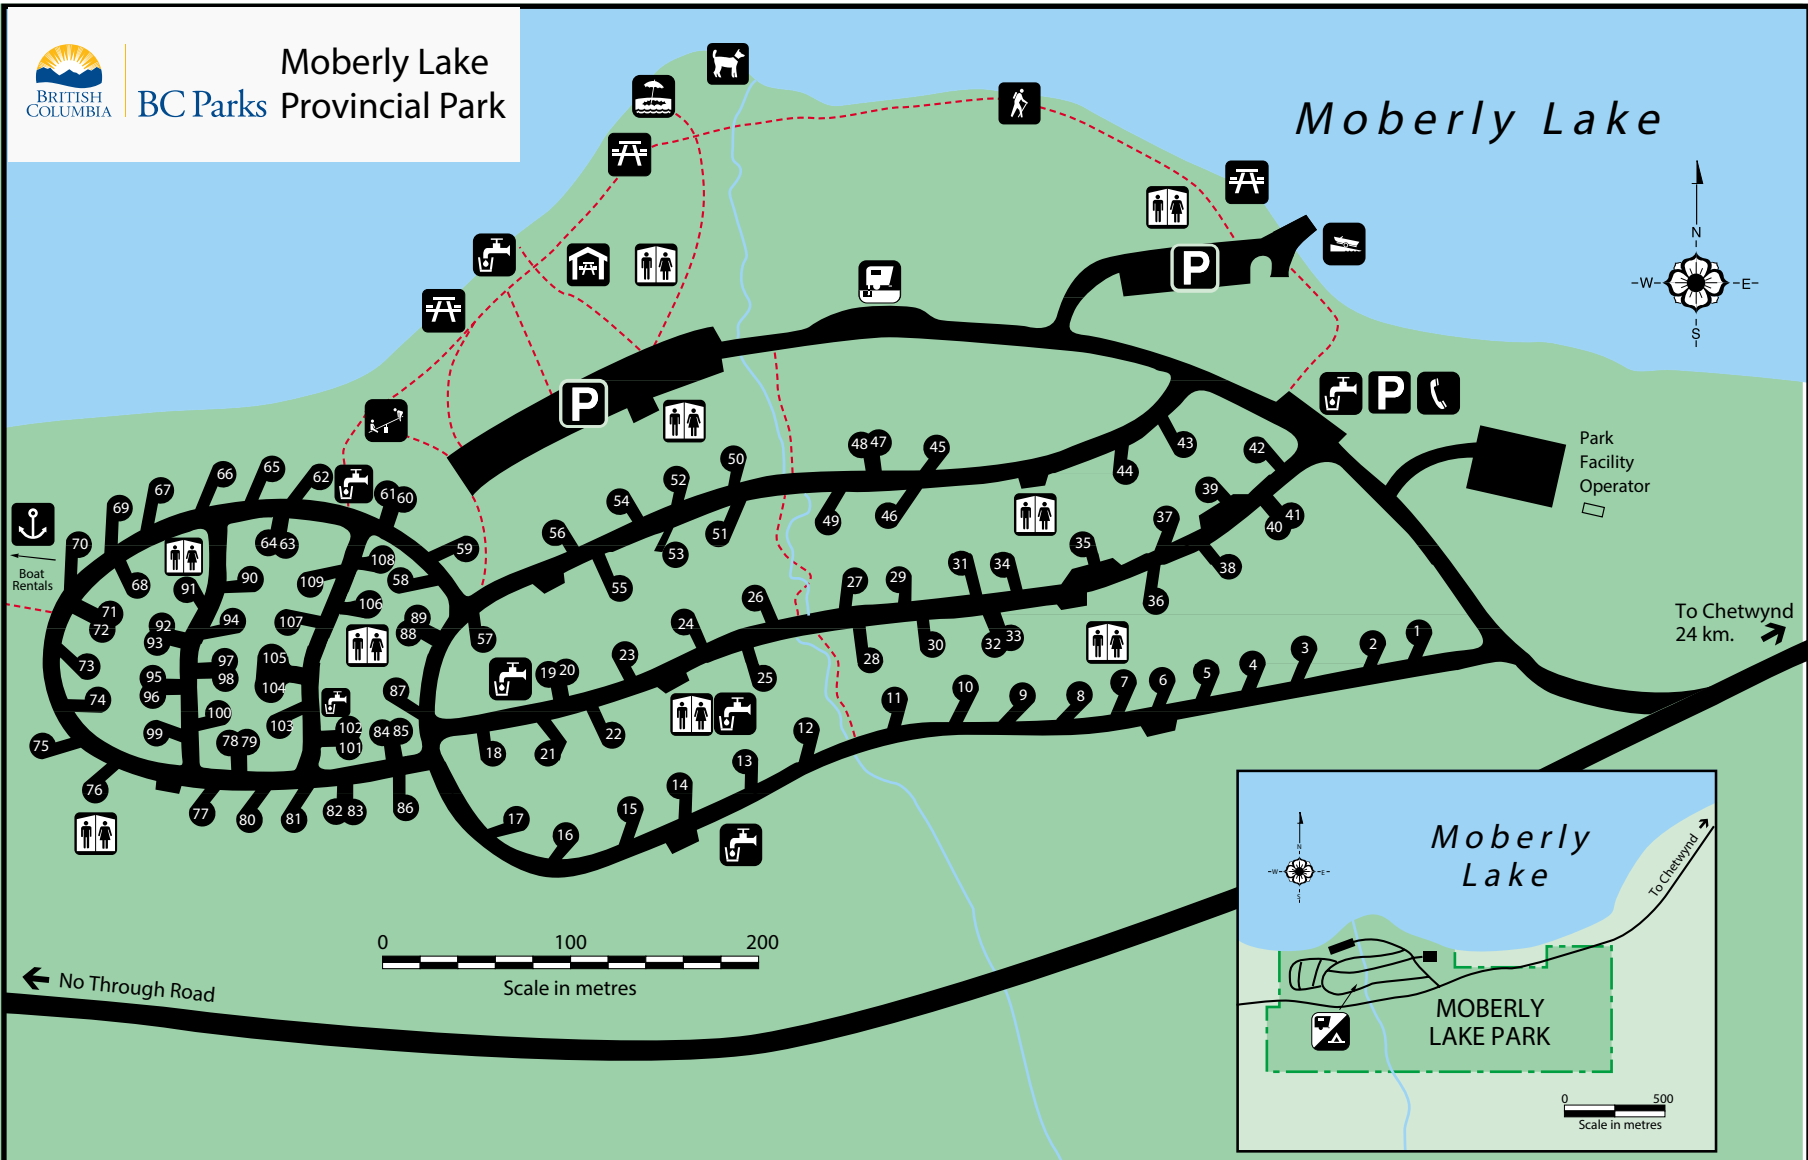

# Moberly Lake BC Parks Provincial Park

## Moberly Lake

Park Facility Operator

To Chetwynd  
24 km.

← No Through Road

LEGEND			
	Playground		Sani-Station
	Boat Launch		Telephone
	Information		Picnic Shelter
	Beach		Park Boundary
	Parking		Trail
	Hiking		Picnic Area
			Water
			Camping
			Toilets
			Marina
			Dog Beach