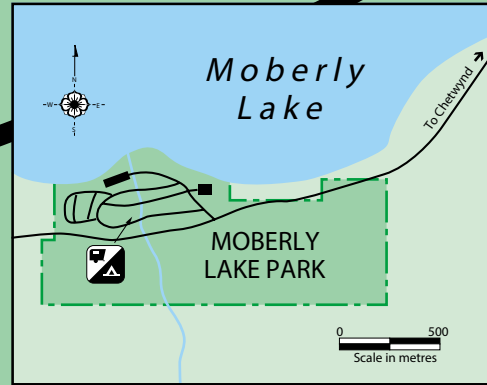

# Moberly Lake BC Parks Provincial Park

## Moberly Lake

Park Facility Operator

To Chetwynd  
24 km.

← No Through Road

LEGEND			
	Playground		Sani-Station
	Boat Launch		Telephone
	Information		Picnic Shelter
	Beach		Park Boundary
	Parking		Trail
	Hiking		Picnic Area
			Water
			Camping
			Toilets
			Marina
			Dog Beach