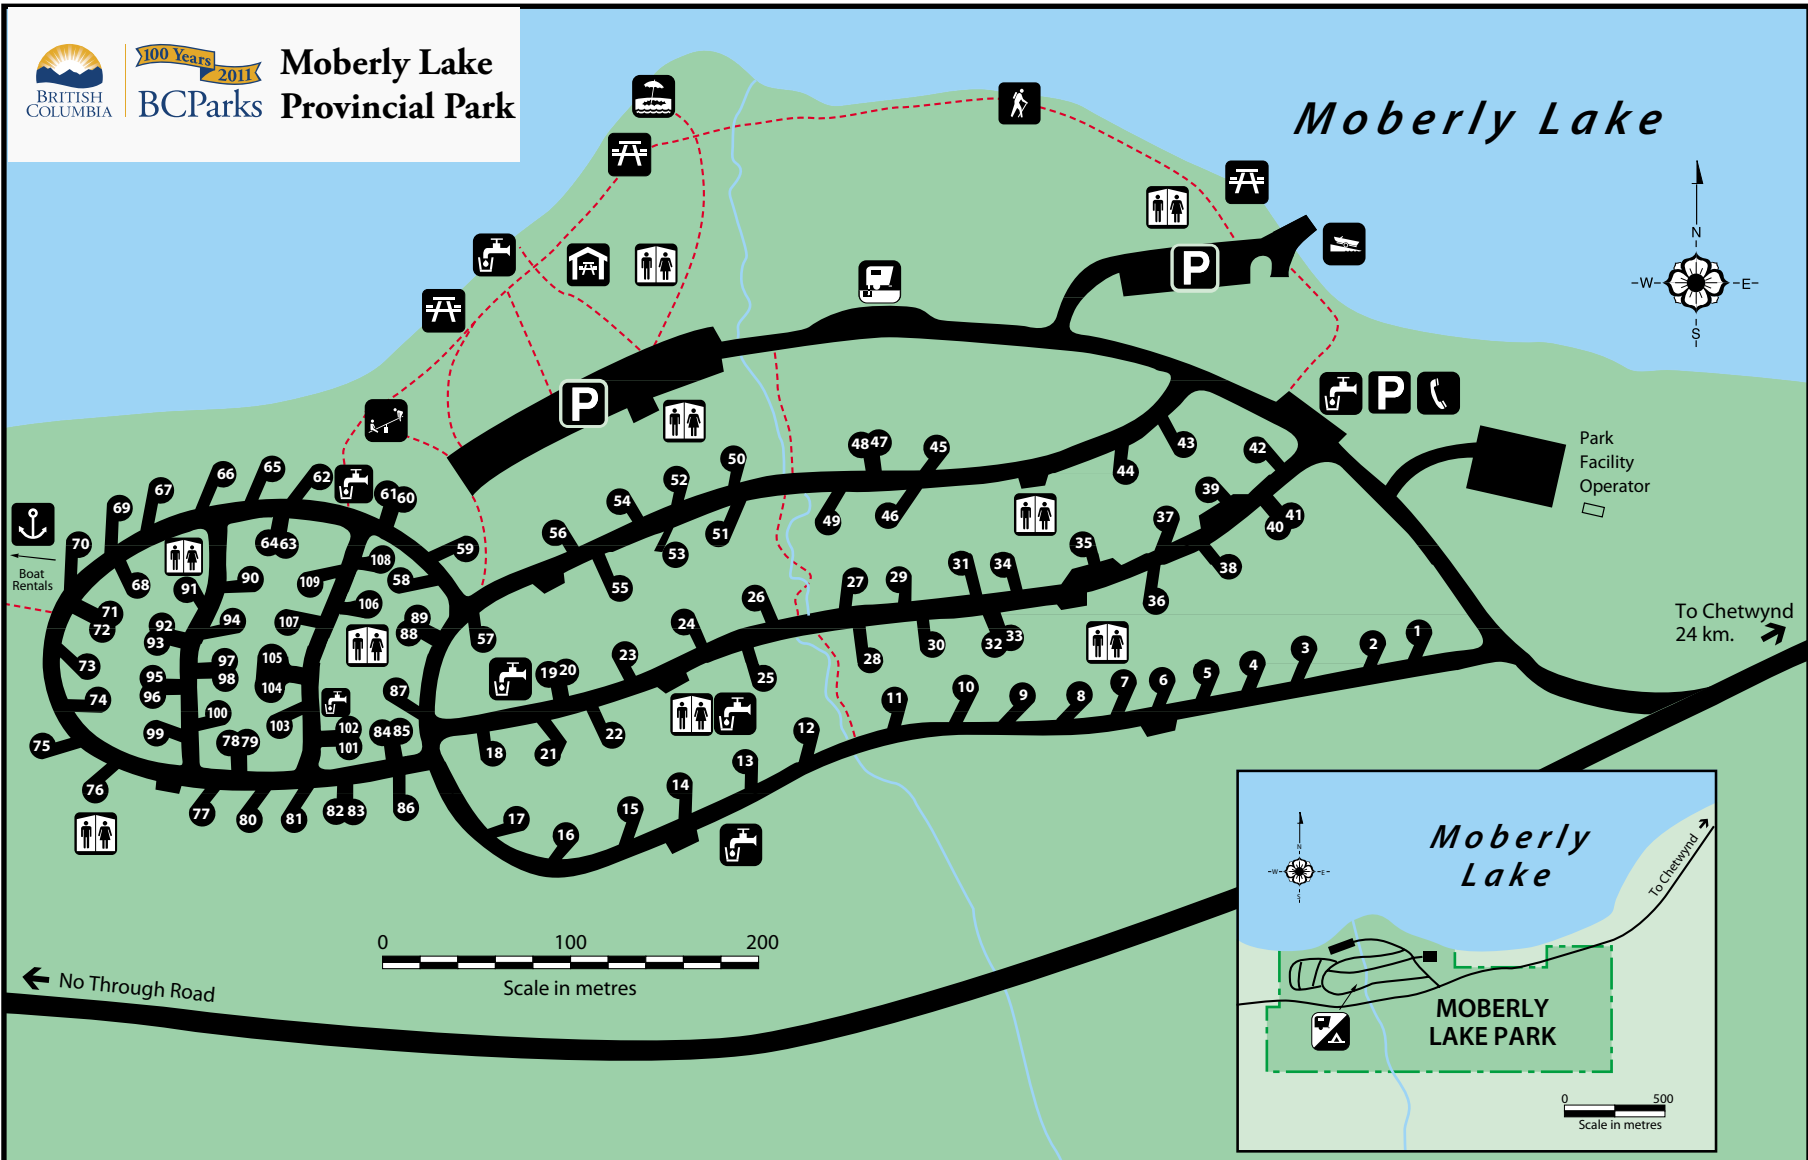

100 Years 2011  
BC Parks

# Moberly Lake Provincial Park

## Moberly Lake

### LEGEND

- |             |         |                |             |               |
|-------------|---------|----------------|-------------|---------------|
| Playground  | Beach   | Sani-Station   | Picnic Area | Toilets       |
| Boat Launch | Parking | Telephone      | Water       | Marina        |
| Information | Hiking  | Picnic Shelter | Camping     | Park Boundary |
|             |         |                |             | Trail         |