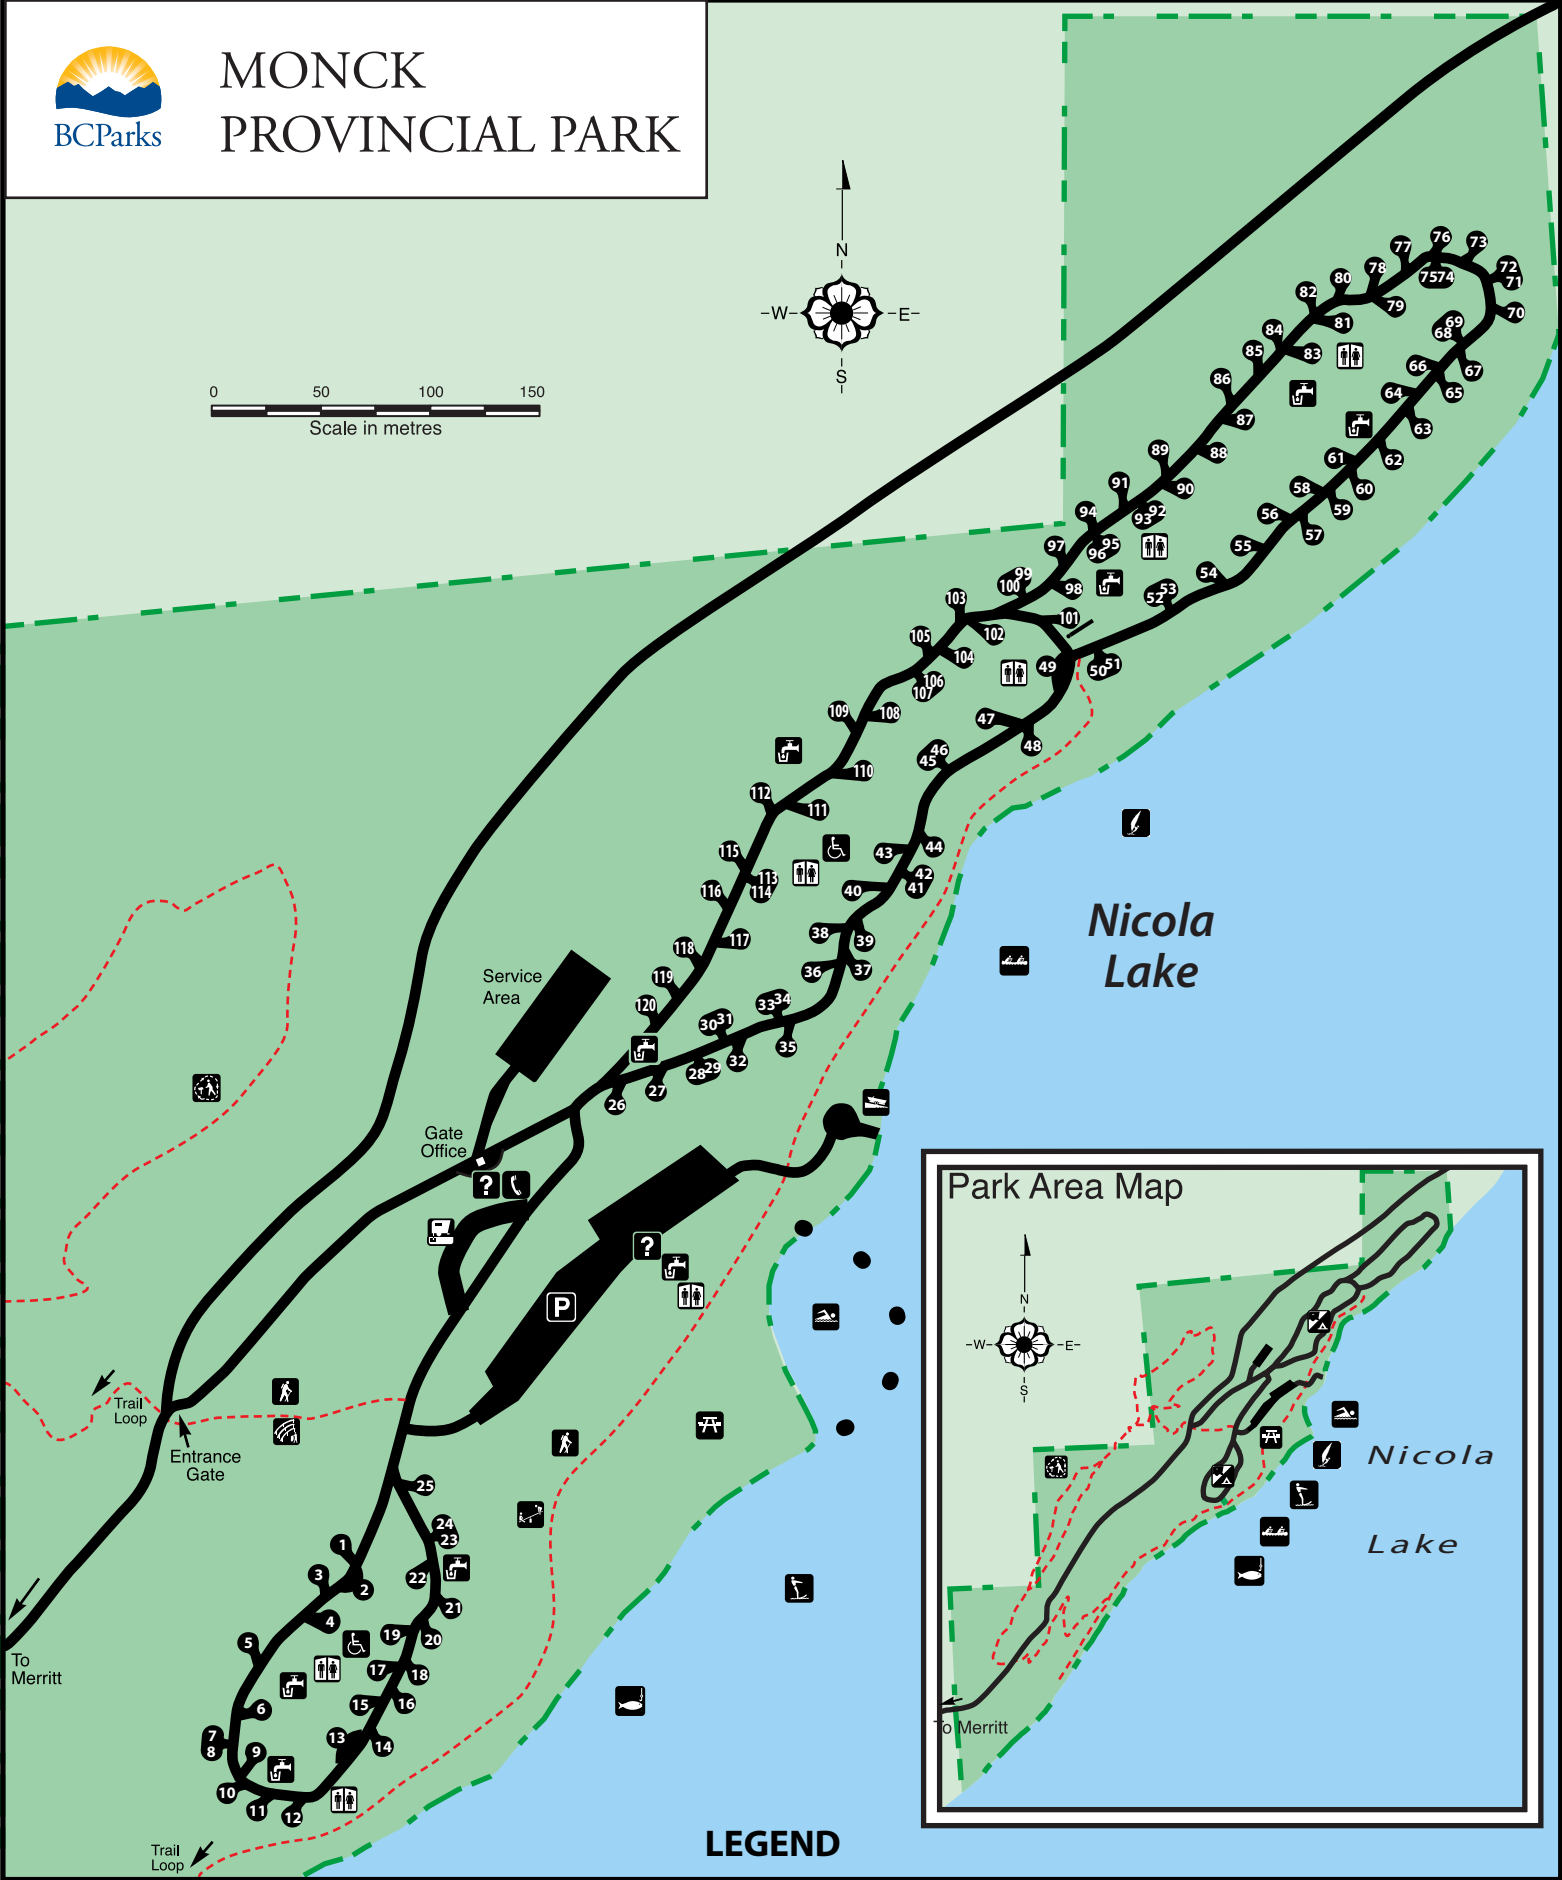

# MONCK PROVINCIAL PARK

0 50 100 150  
Scale in metres

Nicola Lake

## Park Area Map

Nicola Lake

## LEGEND

- Trail
- Park Boundary
- Road
- Parking
- Information
- Water
- Fishing
- Windsurfing
- Boat Launch
- Playground
- Hiking Trail
- Amphitheatre
- Day-use Area
- Sani-station
- Swimming
- Waterskiing
- Telephone
- Toilets
- Wheelchair Accessible
- Vehicle/Tent Camping
- Canoeing/Kayaking