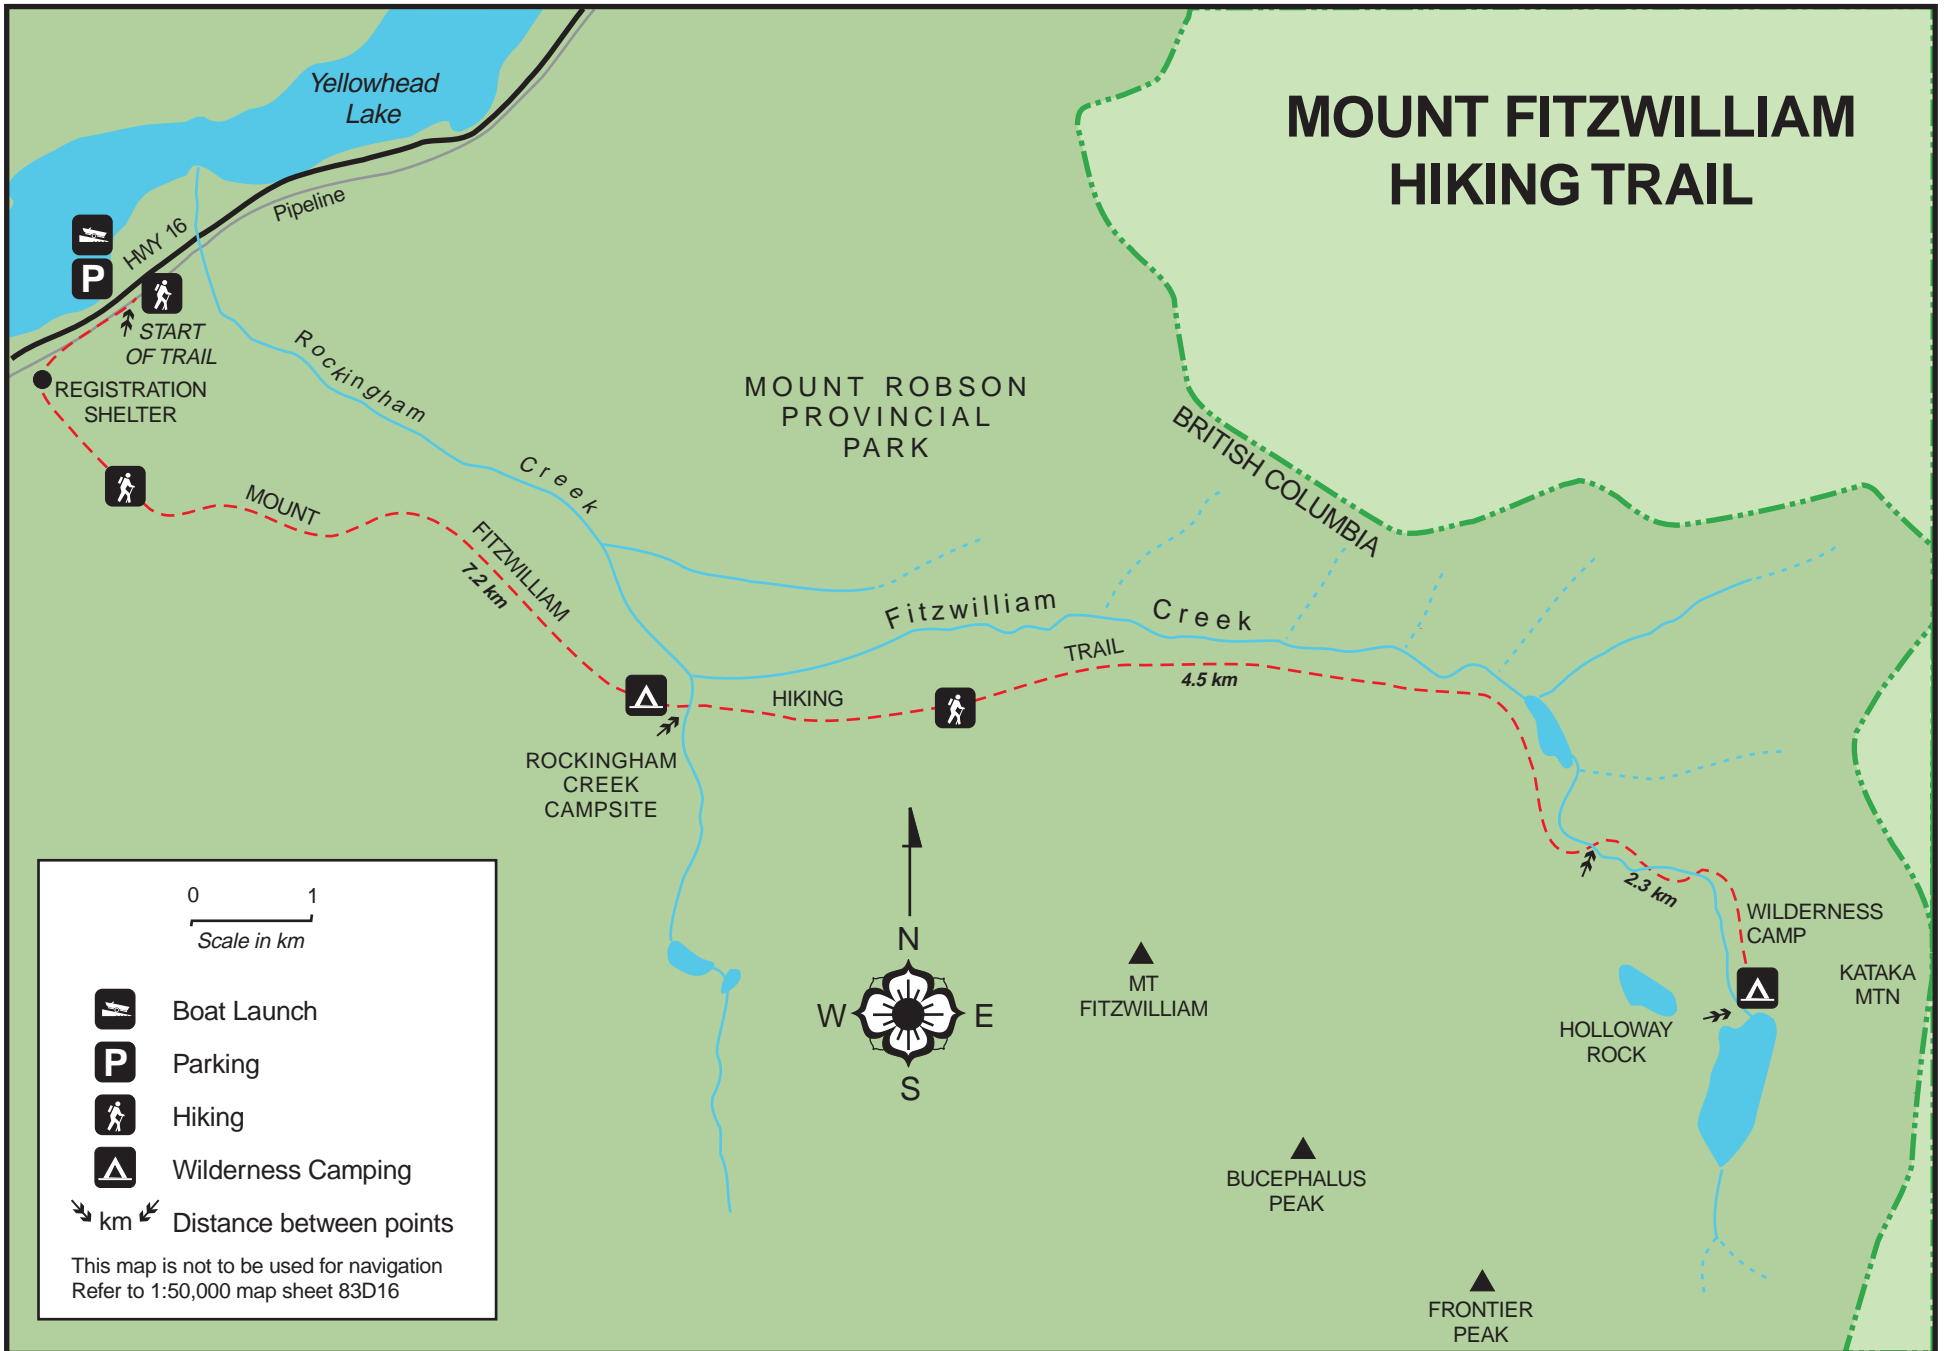

MOUNT FITZWILLIAM HIKING TRAIL

0 1
Scale in km

- Boat Launch
- Parking
- Hiking
- Wilderness Camping
- km Distance between points

This map is not to be used for navigation
Refer to 1:50,000 map sheet 83D16