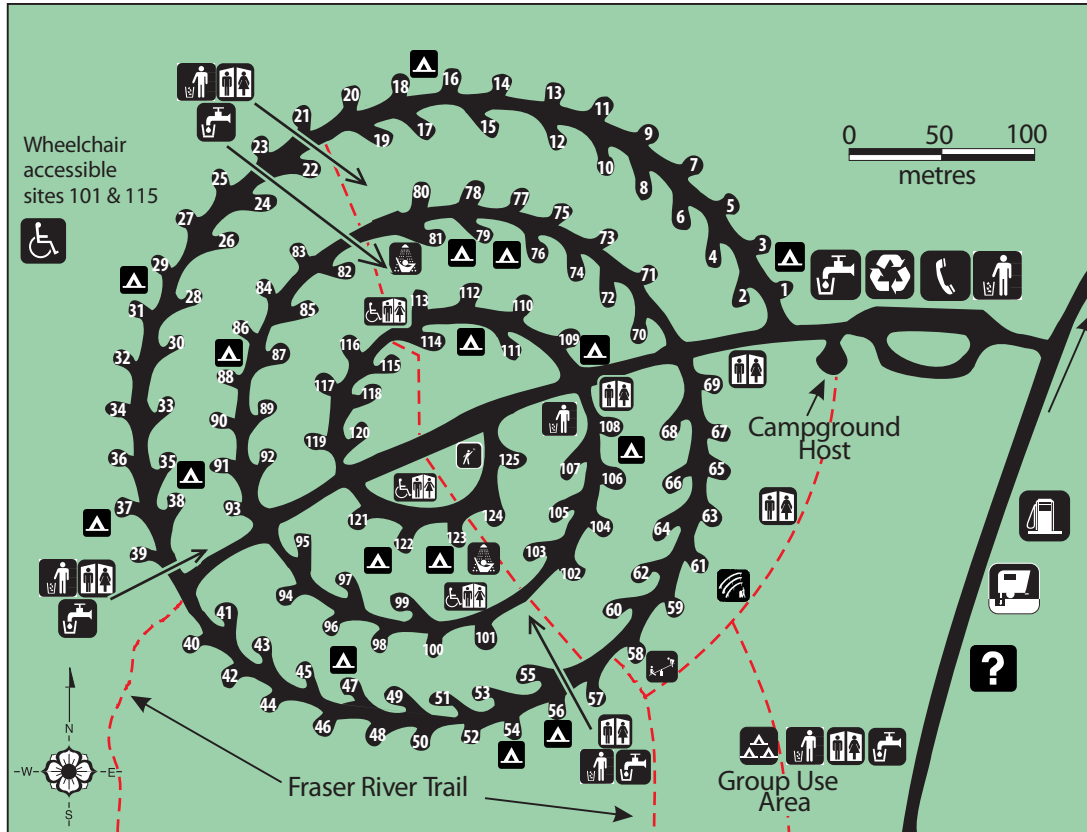

Mount Robson

PROVINCIAL PARK

ROBSON MEADOWS CAMPGROUND

LEGEND

- | | | | |
|----------------------|-----------------------|-------------------|------------------|
| Vehicle/Tent Camping | Gas | Horseshoes | Hiking |
| Sani-Station | Telephone | Point of Interest | Meals |
| Toilets | Water | Information | Group Campground |
| Showers | Recycle | Garbage | Tent Pad |
| Day-use Area | Playground | Park Boundary | |
| Amphitheatre | Wheelchair Accessible | Trail | |

ROBSON RIVER CAMPGROUND