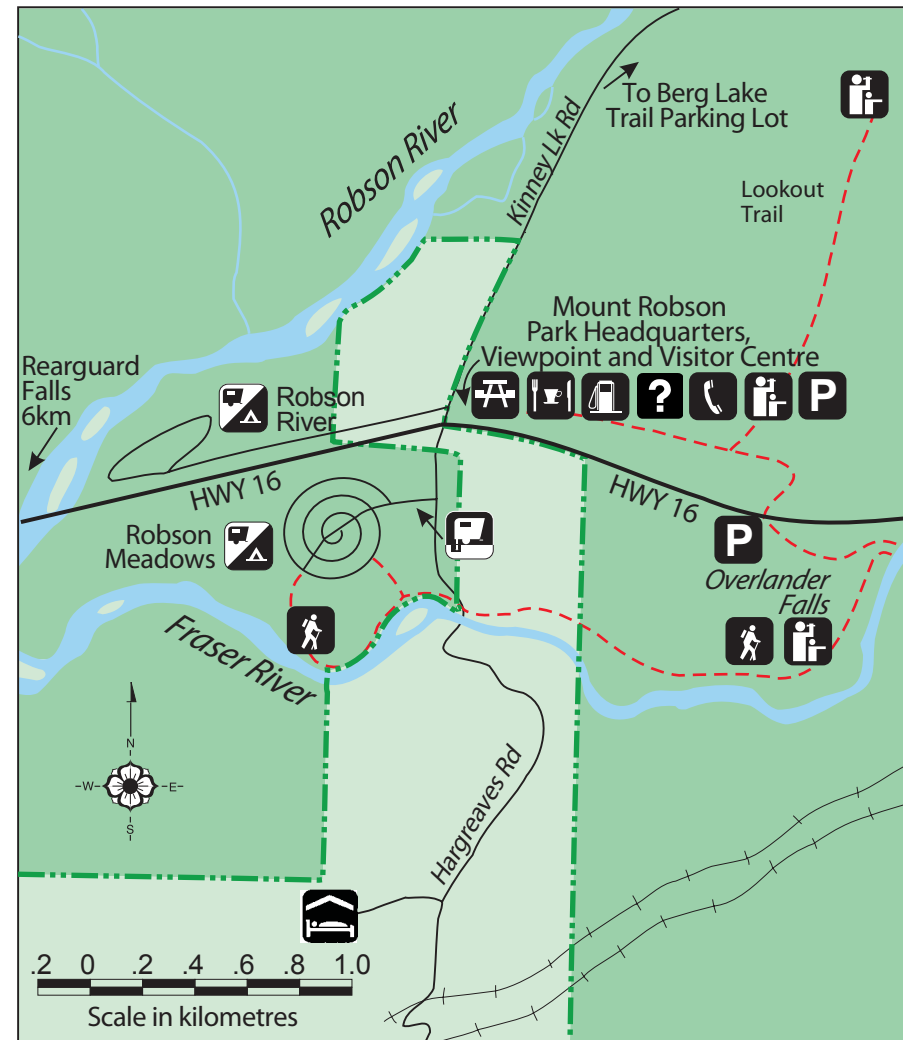

Mount Robson

PROVINCIAL PARK

ROBSON MEADOWS CAMPGROUND

LEGEND

- | | | | |
|----------------------|-----------------------|-------------------|------------------|
| Vehicle/Tent Camping | Gas | Horseshoes | Hiking |
| Sani-Station | Telephone | Point of Interest | Meals |
| Toilets | Water | Information | Group Campground |
| Showers | Recycle | Garbage | Tent Pad |
| Day-use Area | Playground | Park Boundary | |
| Amphitheatre | Wheelchair Accessible | Trail | |

ROBSON RIVER CAMPGROUND