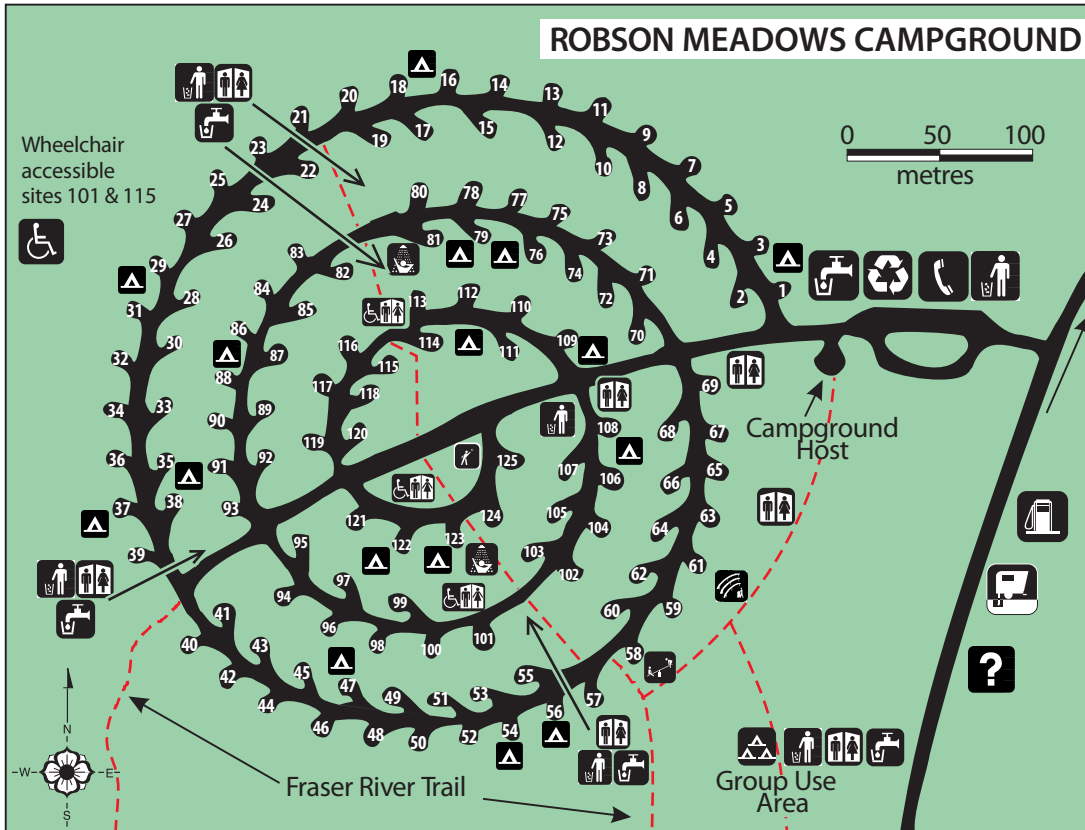

# MOUNT ROBSON PROVINCIAL PARK

## Robson Meadows Campground Robson River Campground

### LEGEND

- |  |  |  |  |
|--|--|--|--|
|  |  |  |  |
|  |  |  |  |
|  |  |  |  |
|  |  |  |  |
|  |  |  |  |
|  |  |  |  |