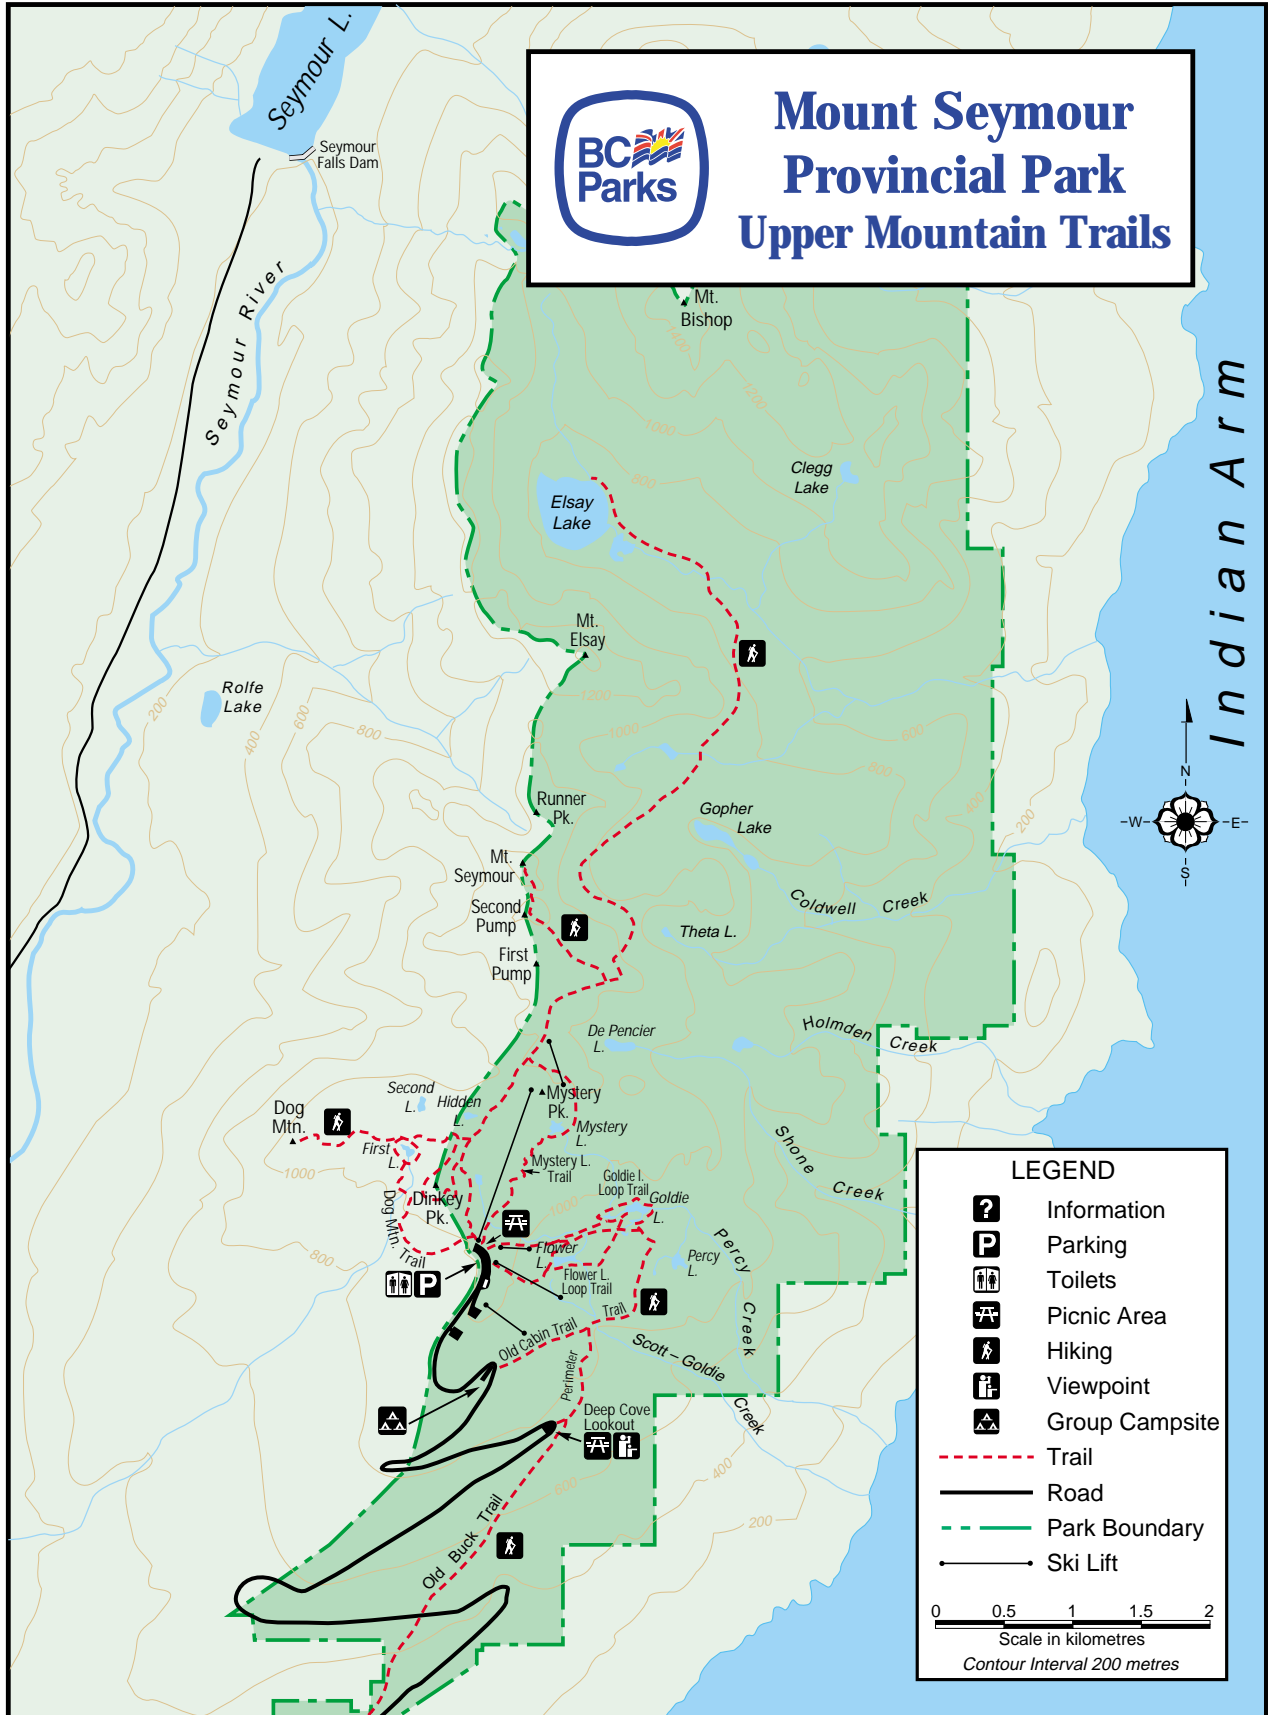

# Mount Seymour Provincial Park Upper Mountain Trails

## LEGEND

- Information
  - Parking
  - Toilets
  - Picnic Area
  - Hiking
  - Viewpoint
  - Group Campsite
  - Trail
  - Road
  - Park Boundary
  - Ski Lift
- 0 0.5 1 1.5 2  
Scale in kilometres  
Contour Interval 200 metres

Indian Arm