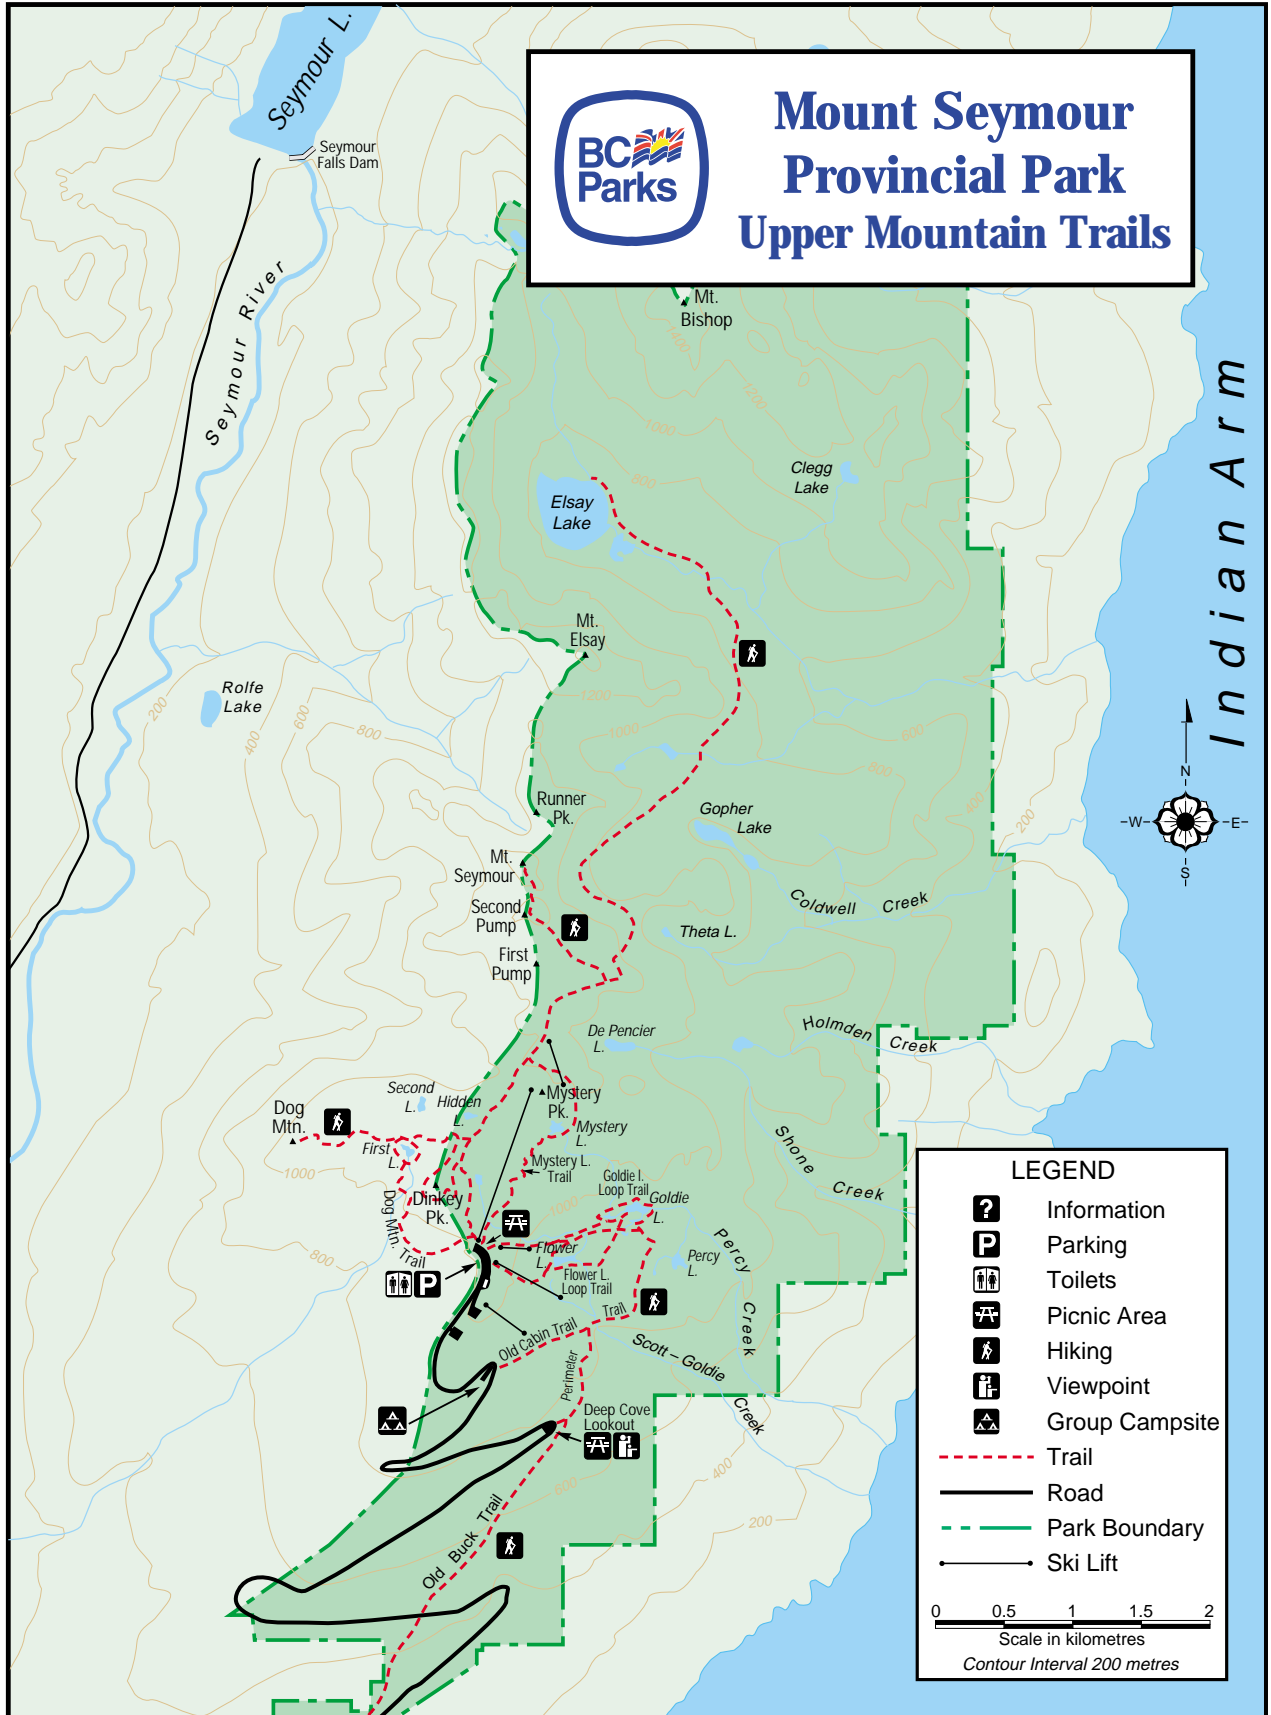

# Mount Seymour Provincial Park Upper Mountain Trails

## LEGEND

- Information
  - Parking
  - Toilets
  - Picnic Area
  - Hiking
  - Viewpoint
  - Group Campsite
  - Trail
  - Road
  - Park Boundary
  - Ski Lift
- 0 0.5 1 1.5 2  
Scale in kilometres  
Contour Interval 200 metres