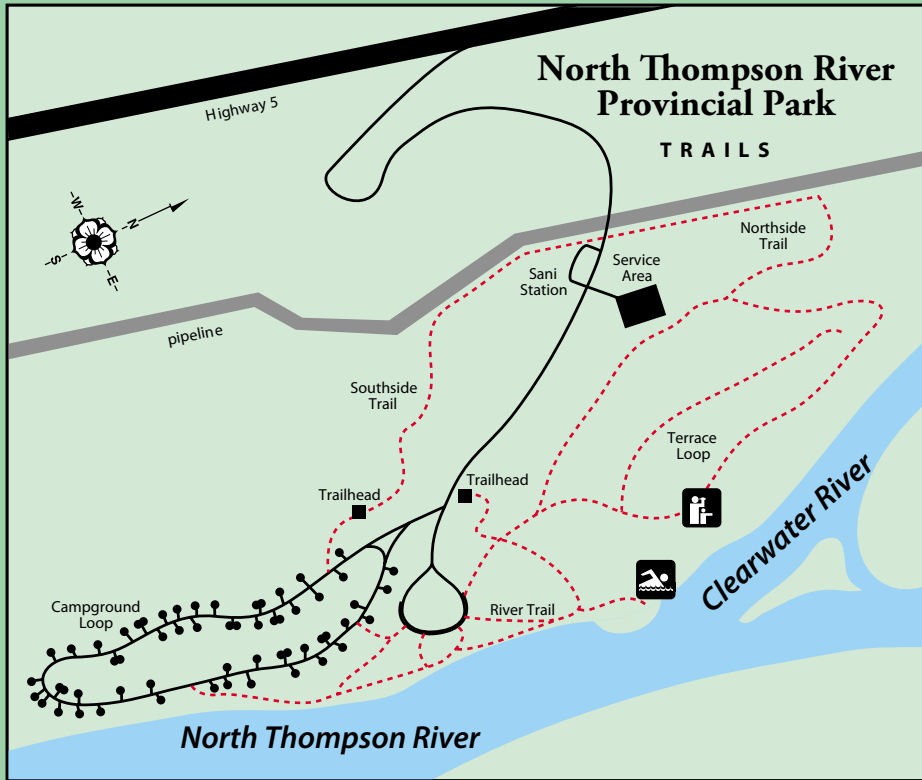

# NORTH THOMPSON RIVER PROVINCIAL PARK

Trails		
Northside Trail	1.1 km	20 minutes
Southside Trail	0.5 km	10 minutes
Terrace Loop	1.3km	30 minutes
Campground Loop	1.2 km	25 minutes (includes trail from parking lot to campground)

LEGEND	
	Toilets
	Water/Garbage
	Tent Pad
	Pogygy Playground
	Swimming
	Point of Interest
	Parking
	Trail