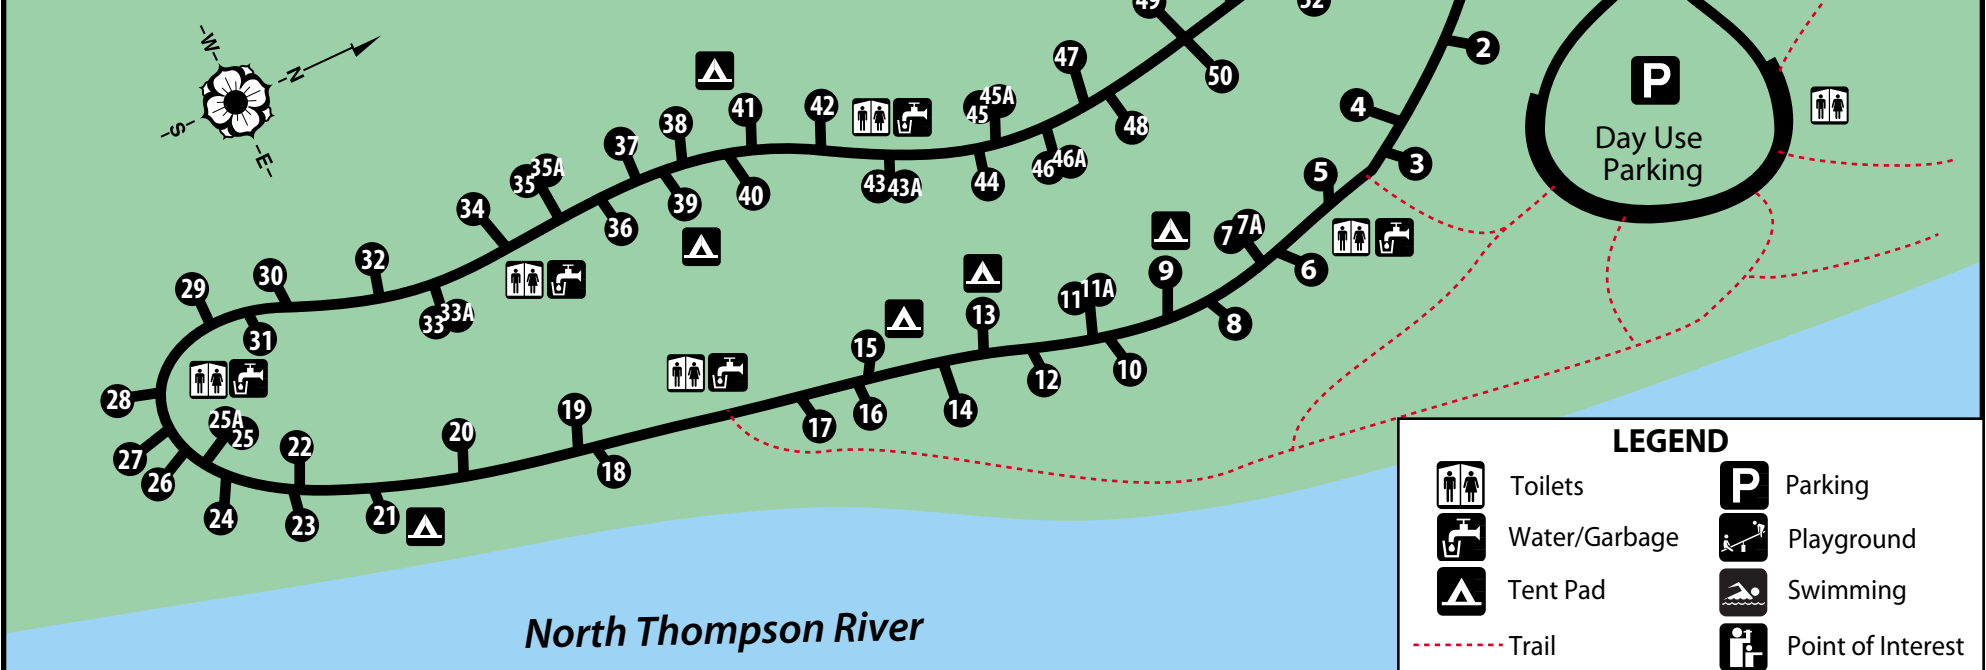

# NORTH THOMPSON RIVER PROVINCIAL PARK

Trails		
Northside Trail	1.1 km	20 minutes
Southside Trail	0.5 km	10 minutes
Terrace Loop	1.3km	30 minutes
Campground Loop	1.2 km	25 minutes (includes trail from parking lot to campground)

LEGEND	
	Toilets
	Water/Garbage
	Tent Pad
	Pogygy Playground
	Swimming
	Point of Interest
	Parking
	Trail