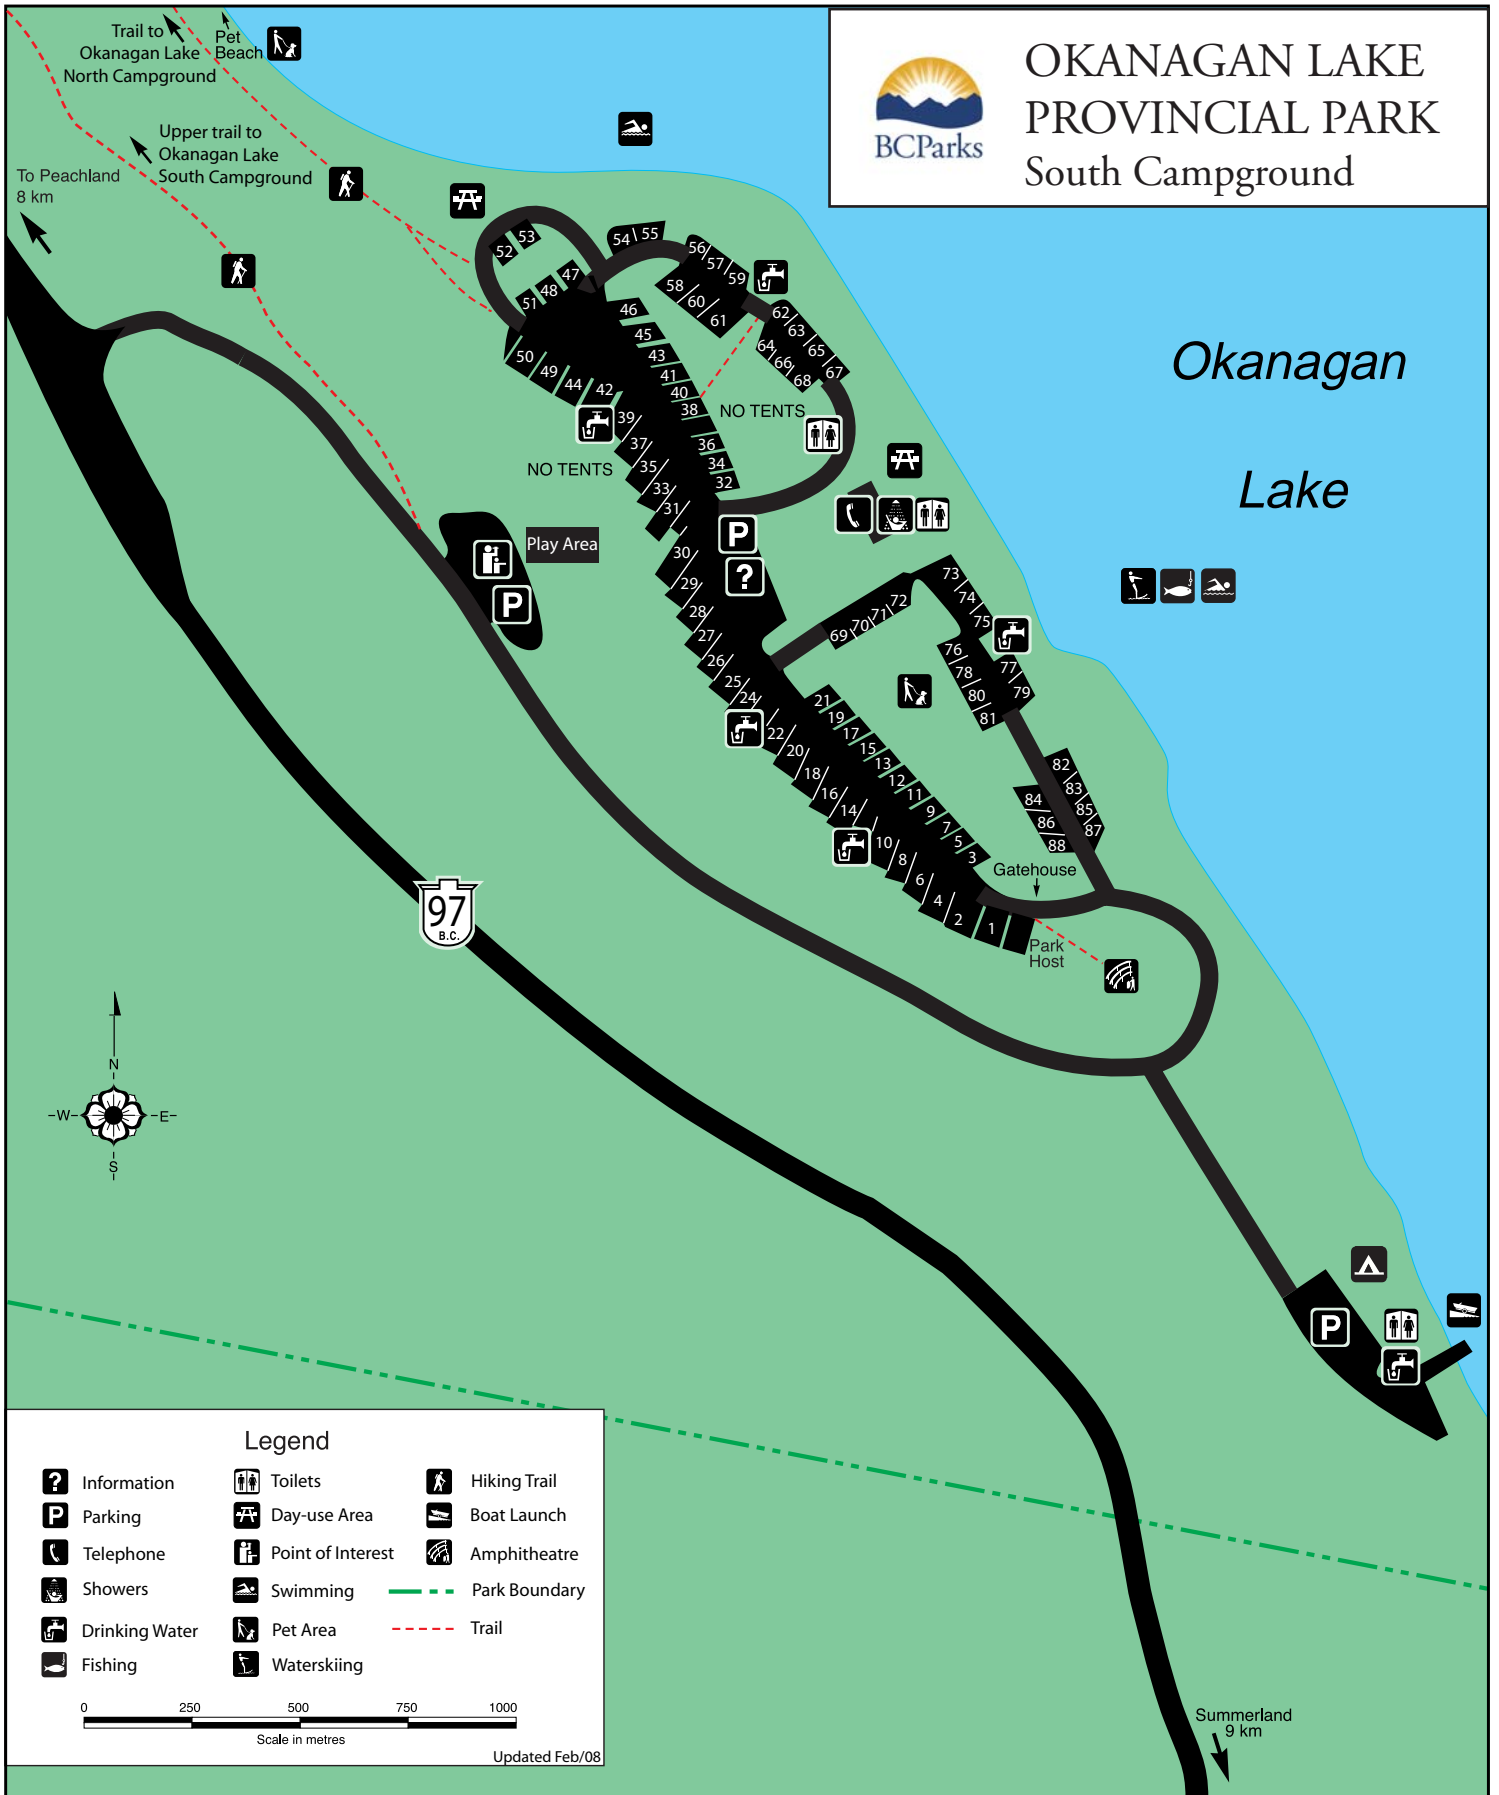

OKANAGAN LAKE PROVINCIAL PARK South Campground

Okanagan
Lake

Legend

- | | | |
|----------------|-------------------|---------------|
| Information | Toilets | Hiking Trail |
| Parking | Day-use Area | Boat Launch |
| Telephone | Point of Interest | Amphitheatre |
| Showers | Swimming | Park Boundary |
| Drinking Water | Pet Area | Trail |
| Fishing | Waterskiing | |

Updated Feb/08

Summerland
9 km