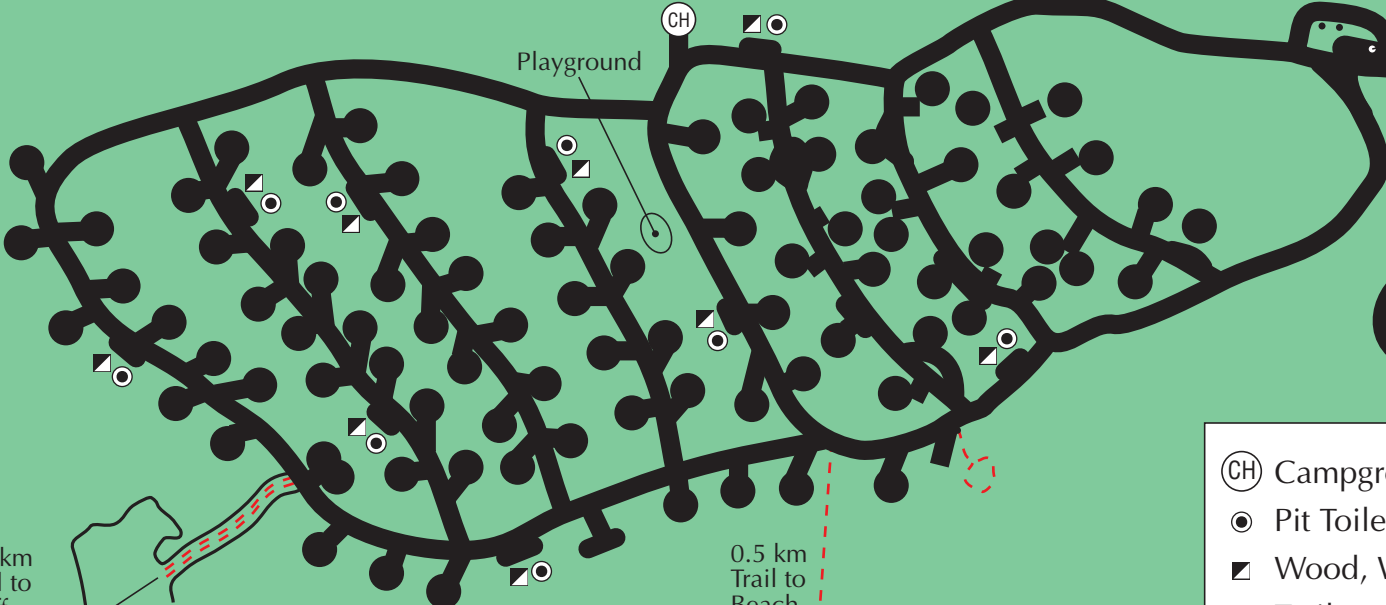

# Paul Lake Provincial Park

Kamloops  
24 km

To →  
Pinantan Lake

Park  
Entrance  
Road

Park Boundary

Sani-Station

Information  
Shelter

Work  
Shop

Park  
Headquarters

To Day Use Area →

1.5 km  
Trail to  
Bluff  
Lookout

0.5 km  
Trail to  
Beach

- Ⓢ Campground Host
- ⦿ Pit Toilets
- ▣ Wood, Water, Garbage
- - - Trails
- 🚽 Sani-Station