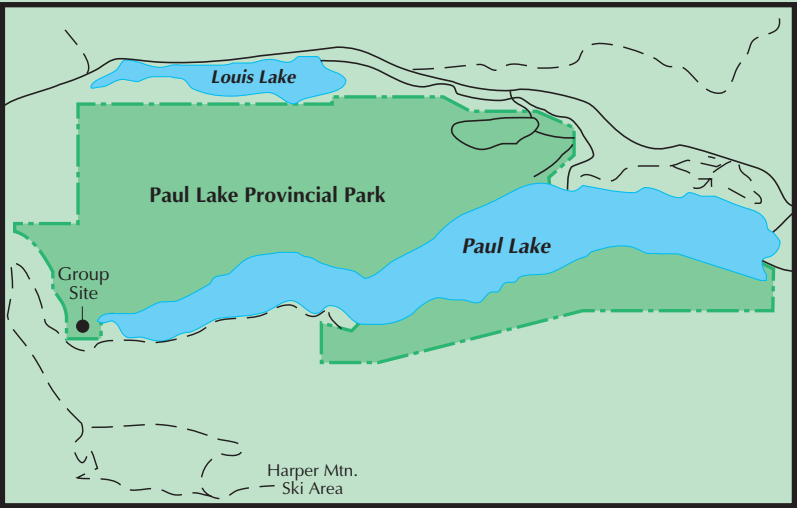

# Paul Lake Provincial Park

Kamloops  
24 km

To →  
Pinantan Lake

Park  
Entrance  
Road

Park Boundary

Sani-Station

Information  
Shelter

Work  
Shop

Park  
Headquarters

To Day Use Area →

1.5 km  
Trail to  
Bluff  
Lookout

0.5 km  
Trail to  
Beach

- Ⓢ Campground Host
- ⦿ Pit Toilets
- ▣ Wood, Water, Garbage
- - - Trails
- 🚽 Sani-Station