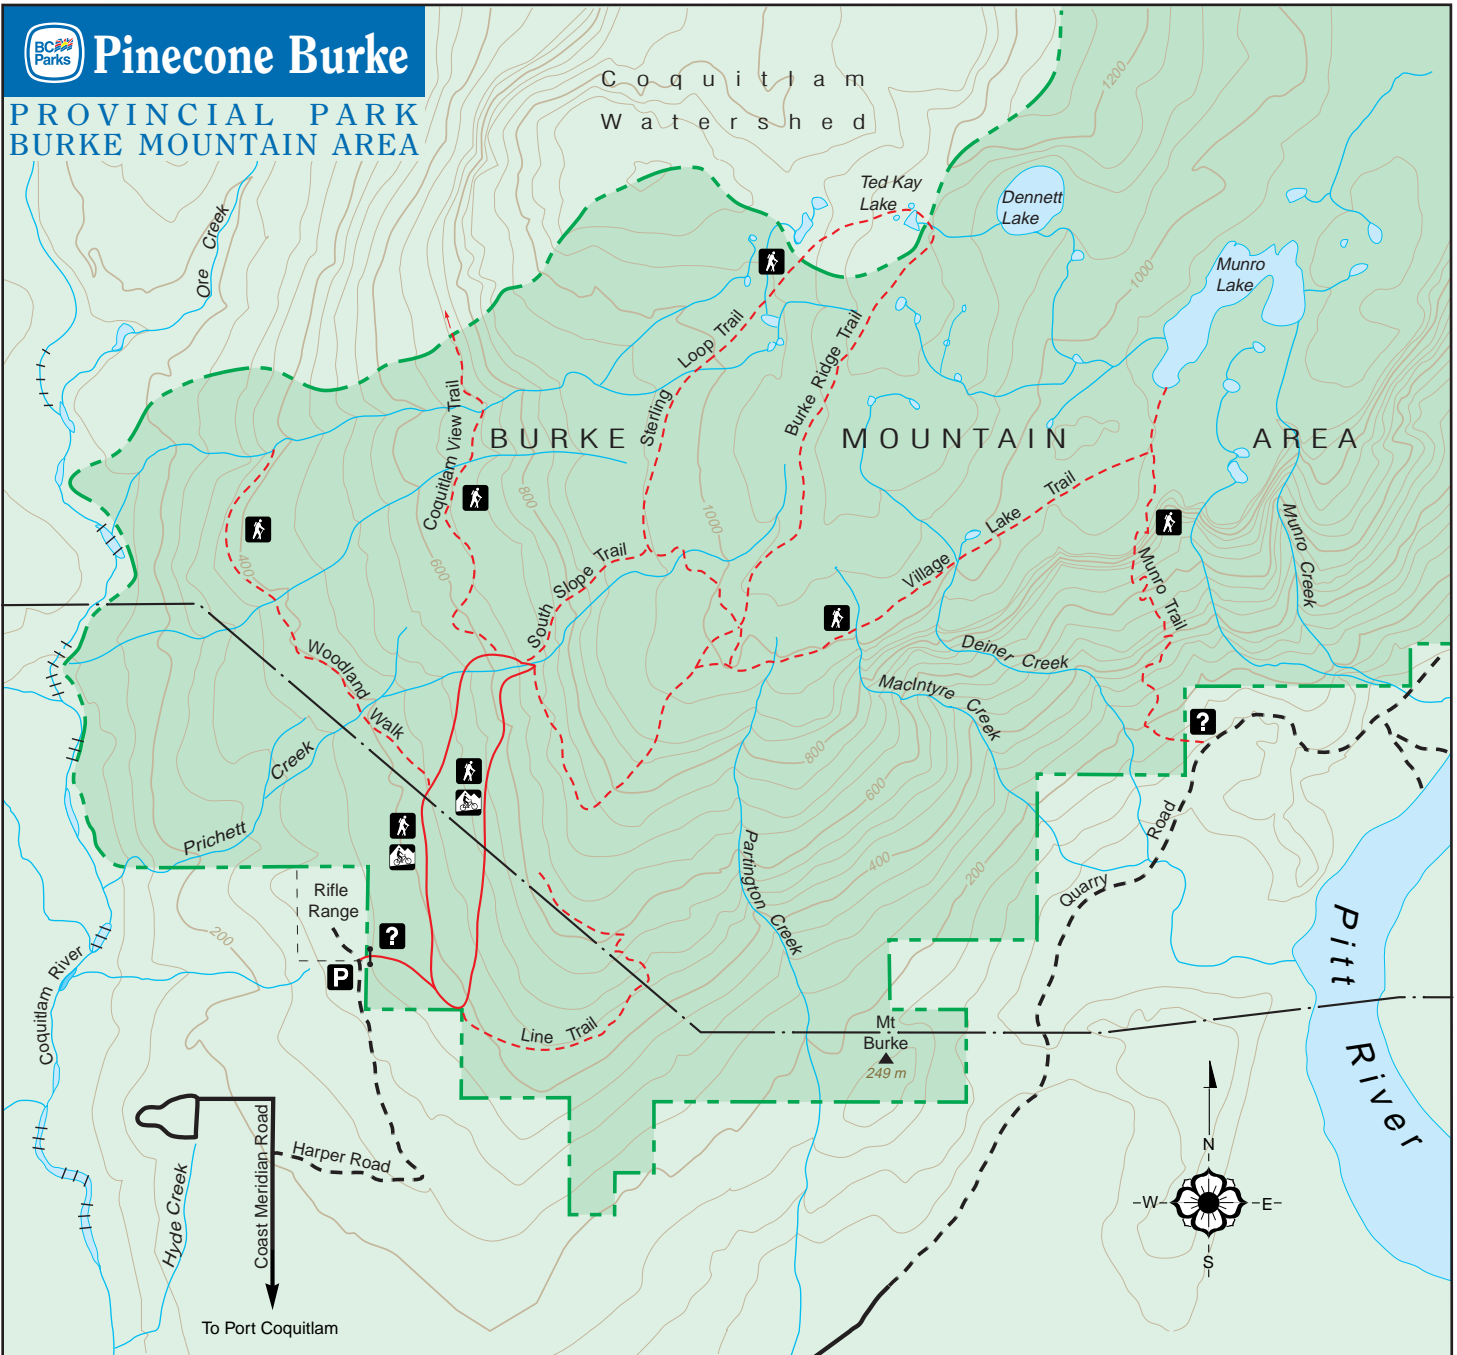

Pinecone Burke

PROVINCIAL PARK BURKE MOUNTAIN AREA

LEGEND

- | | | | | | |
|--|------------------|--|--------------------------------|--|----------------------|
| | Park Information | | Hydro Transmission Line | | Road – Loose surface |
| | Parking | | Trail - Hiking only | | Rapids |
| | Gate | | Trail - Hiking and Biking only | | Contour Lines |
| | Park Boundary | | Road – Paved | | |