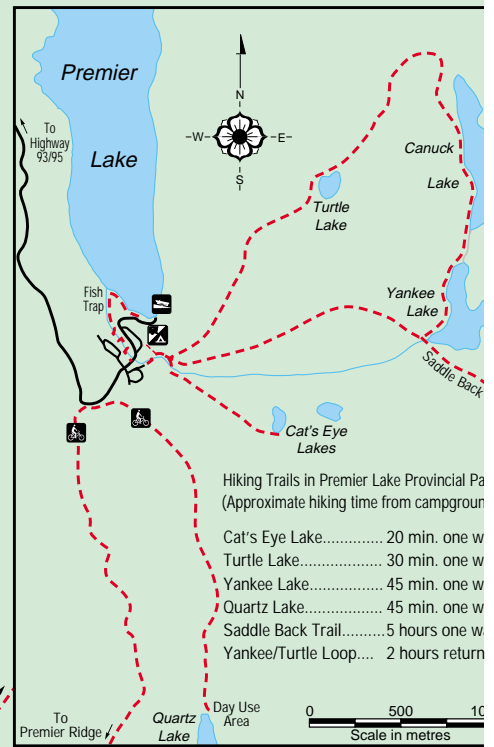

Premier Lake Provincial Park

Premier Lake

Fish Egg Collection Station

Trap

Pool

Staples Creek

Creek

Floating Dock

No Public Access Beyond this Point

No Animals Permitted in Day Use Area

To Highway 93/95

To Turtle Lake

To Yankee and Canuck Lakes

To Cat's Eye Lake

To Premier Ridge

To Quartz Lake

0 20 40 60
Scale in metres

Legend		