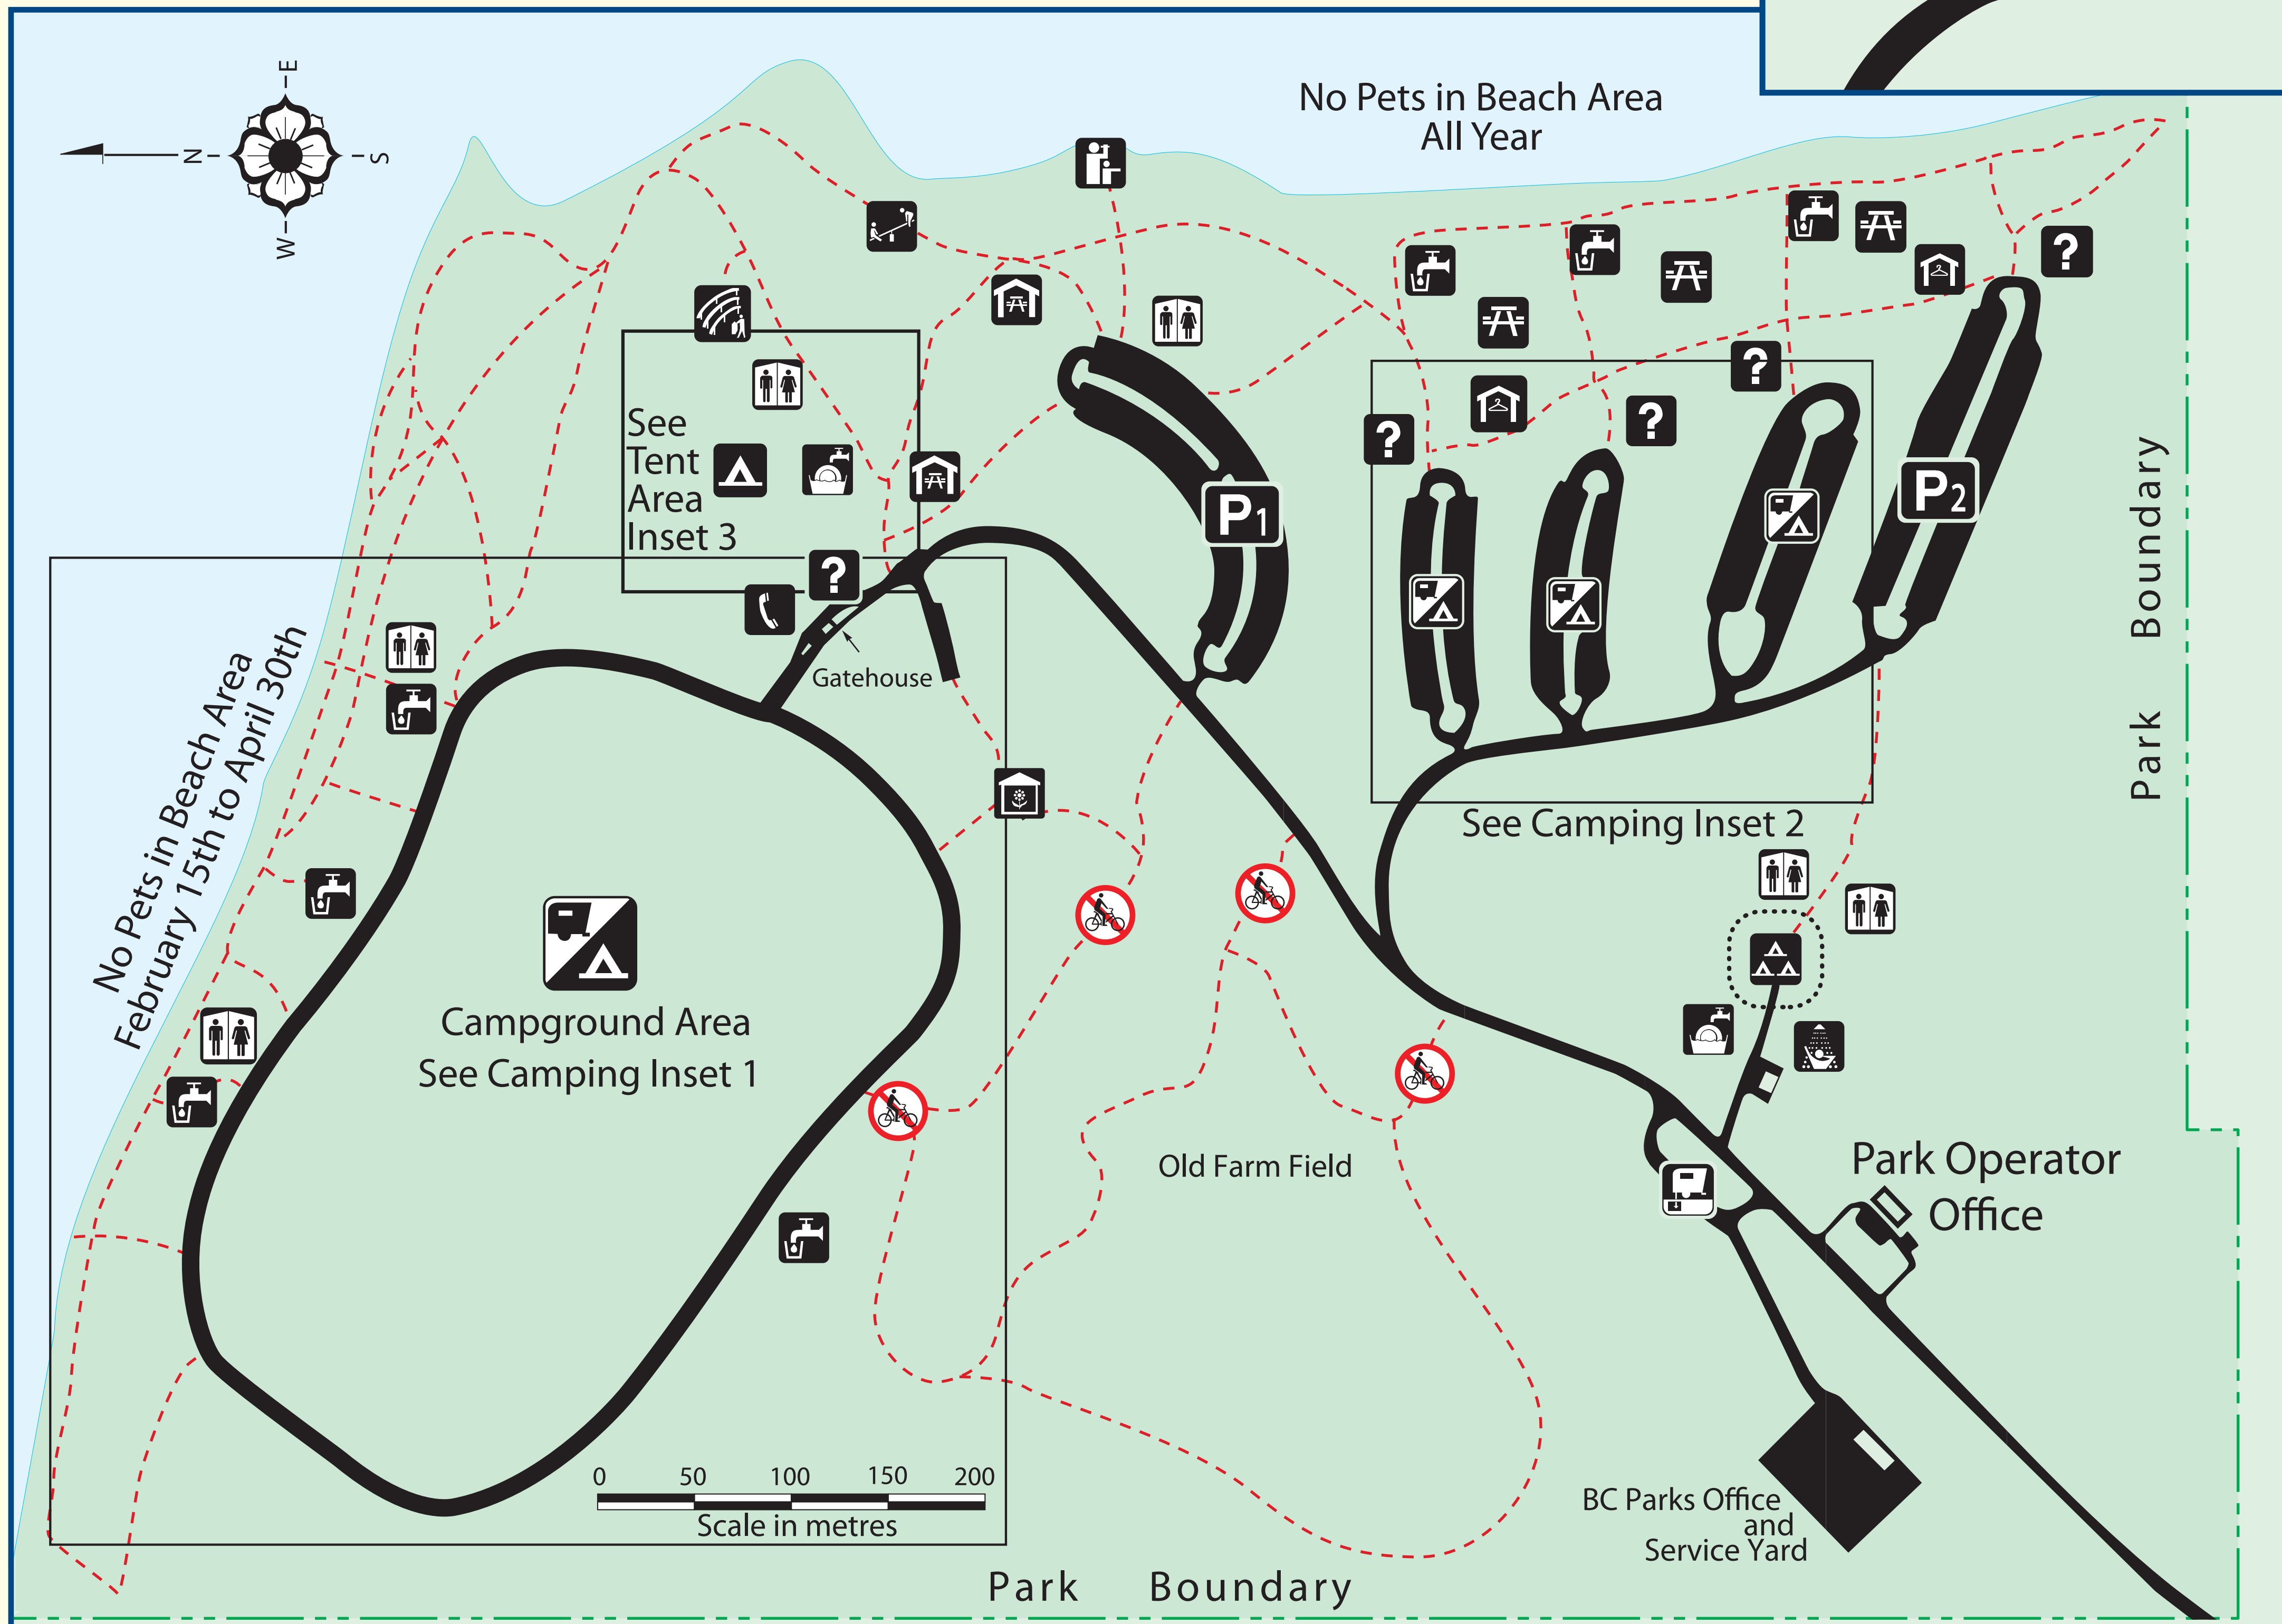

Rathrevor Beach Provincial Park

| Legend | |
|--------|---------------------|
| ? | Information |
| P | Parking |
| ♿ | Restrooms |
| 📍 | Point of Interest |
| ☎ | Telephone |
| 🏠 | Day-use Area |
| 🚰 | Drinking Water |
| ♻ | Recycling |
| ♻ | Waste Disposal |
| 🚿 | Showers |
| 🚻 | Sani-Station |
| 🏠 | Changehouse |
| 🎡 | Playground |
| 🚲 | Bicycle Playground |
| 🏠 | Nature House |
| 🏠 | Picnic Shelter |
| 🏠 | Group Campground |
| 🚿 | Dishwashing Station |
| 🚗 | Vehicle Camping |
| 🏠 | Tent Camping Area |
| 🎪 | Amphitheatre |
| 🚫 | No Bicycles |
| --- | Trail |