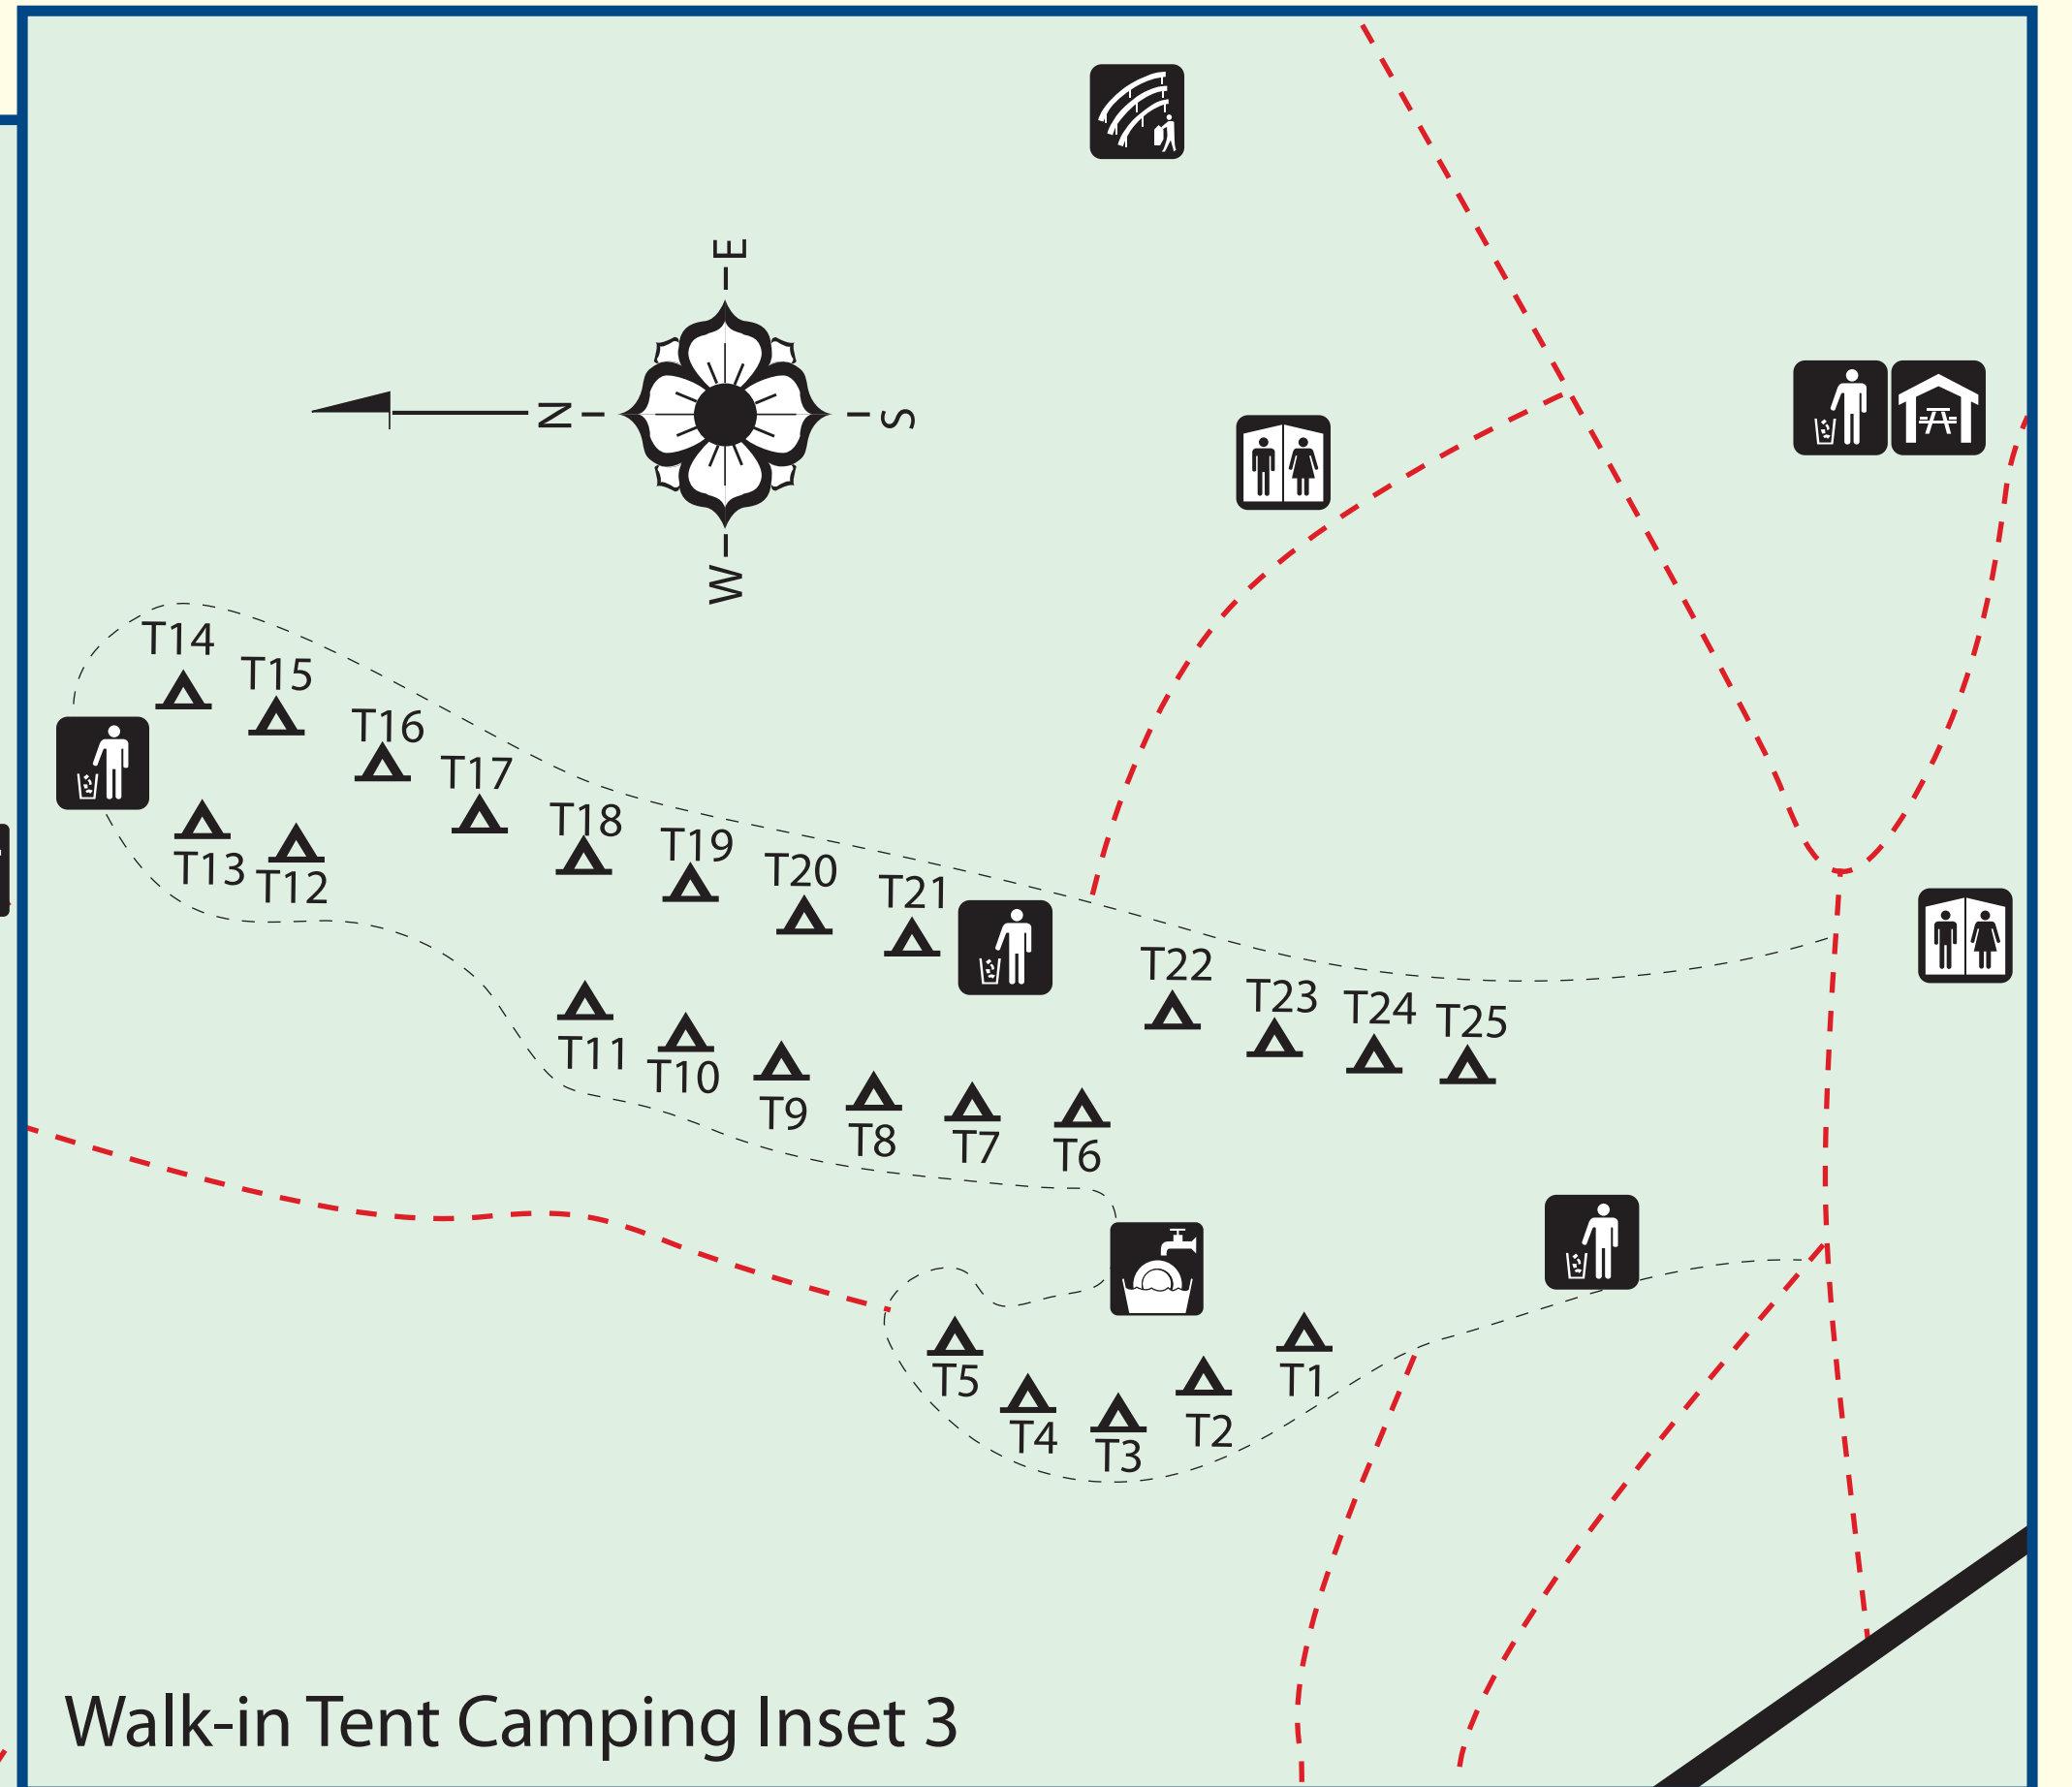

Rathrevor Beach Provincial Park

| Legend | |
|--------|---------------------|
| ? | Information |
| P | Parking |
| ♿ | Restrooms |
| 📍 | Point of Interest |
| ☎ | Telephone |
| 🏠 | Day-use Area |
| 🚰 | Drinking Water |
| ♻ | Recycling |
| ♻ | Waste Disposal |
| 🚿 | Showers |
| 🚻 | Sani-Station |
| 🏠 | Changehouse |
| 🎡 | Playground |
| 🚲 | Bicycle Playground |
| 🏠 | Nature House |
| 🏠 | Picnic Shelter |
| 🏠 | Group Campground |
| 🚿 | Dishwashing Station |
| 🚗 | Vehicle Camping |
| 🏠 | Tent Camping Area |
| 🎪 | Amphitheatre |
| 🚫 | No Bicycles |
| --- | Trail |