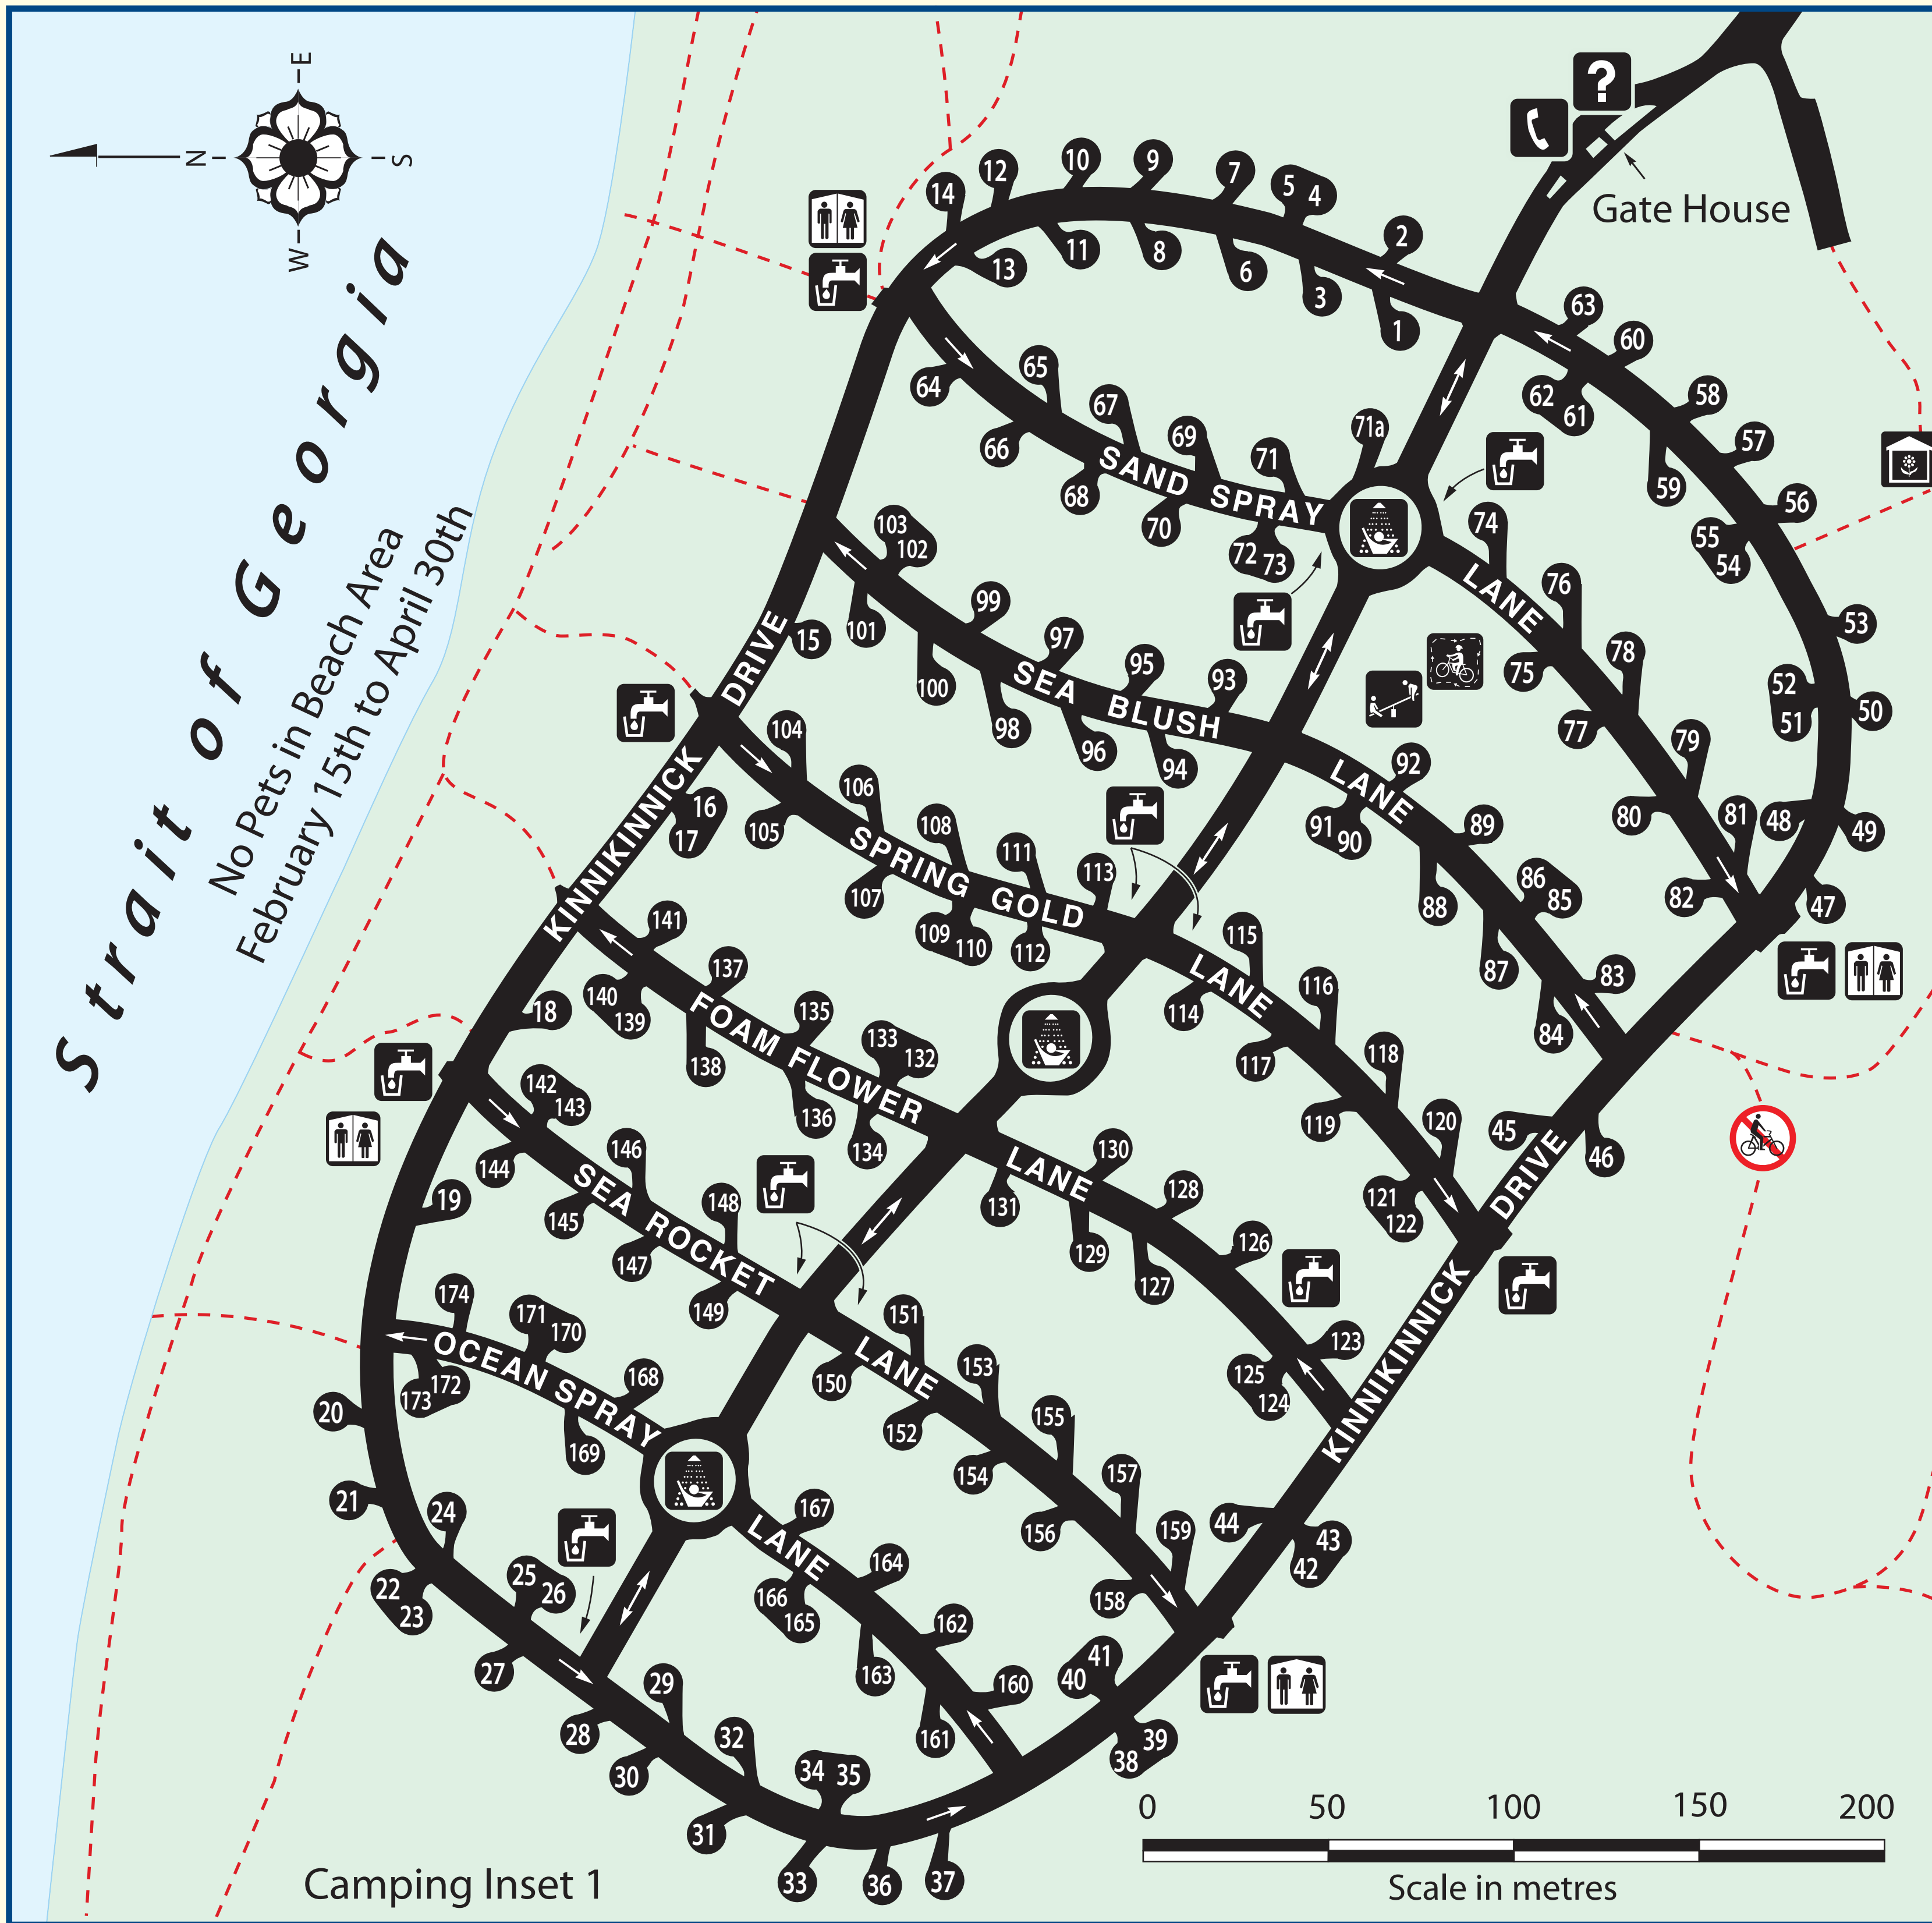

Rathrevor Beach Provincial Park

| Legend | |
|--------|---------------------|
| ? | Information |
| P | Parking |
| ♿ | Restrooms |
| 📍 | Point of Interest |
| ☎ | Telephone |
| 🏠 | Day-use Area |
| 🚰 | Drinking Water |
| ♻ | Recycling |
| ♻ | Waste Disposal |
| 🚿 | Showers |
| 🚻 | Sani-Station |
| 🏠 | Changehouse |
| 🎡 | Playground |
| 🚲 | Bicycle Playground |
| 🏠 | Nature House |
| 🏠 | Picnic Shelter |
| 🏠 | Group Campground |
| 🚿 | Dishwashing Station |
| 🚗 | Vehicle Camping |
| 🏠 | Tent Camping Area |
| 🎪 | Amphitheatre |
| 🚫 | No Bicycles |
| --- | Trail |