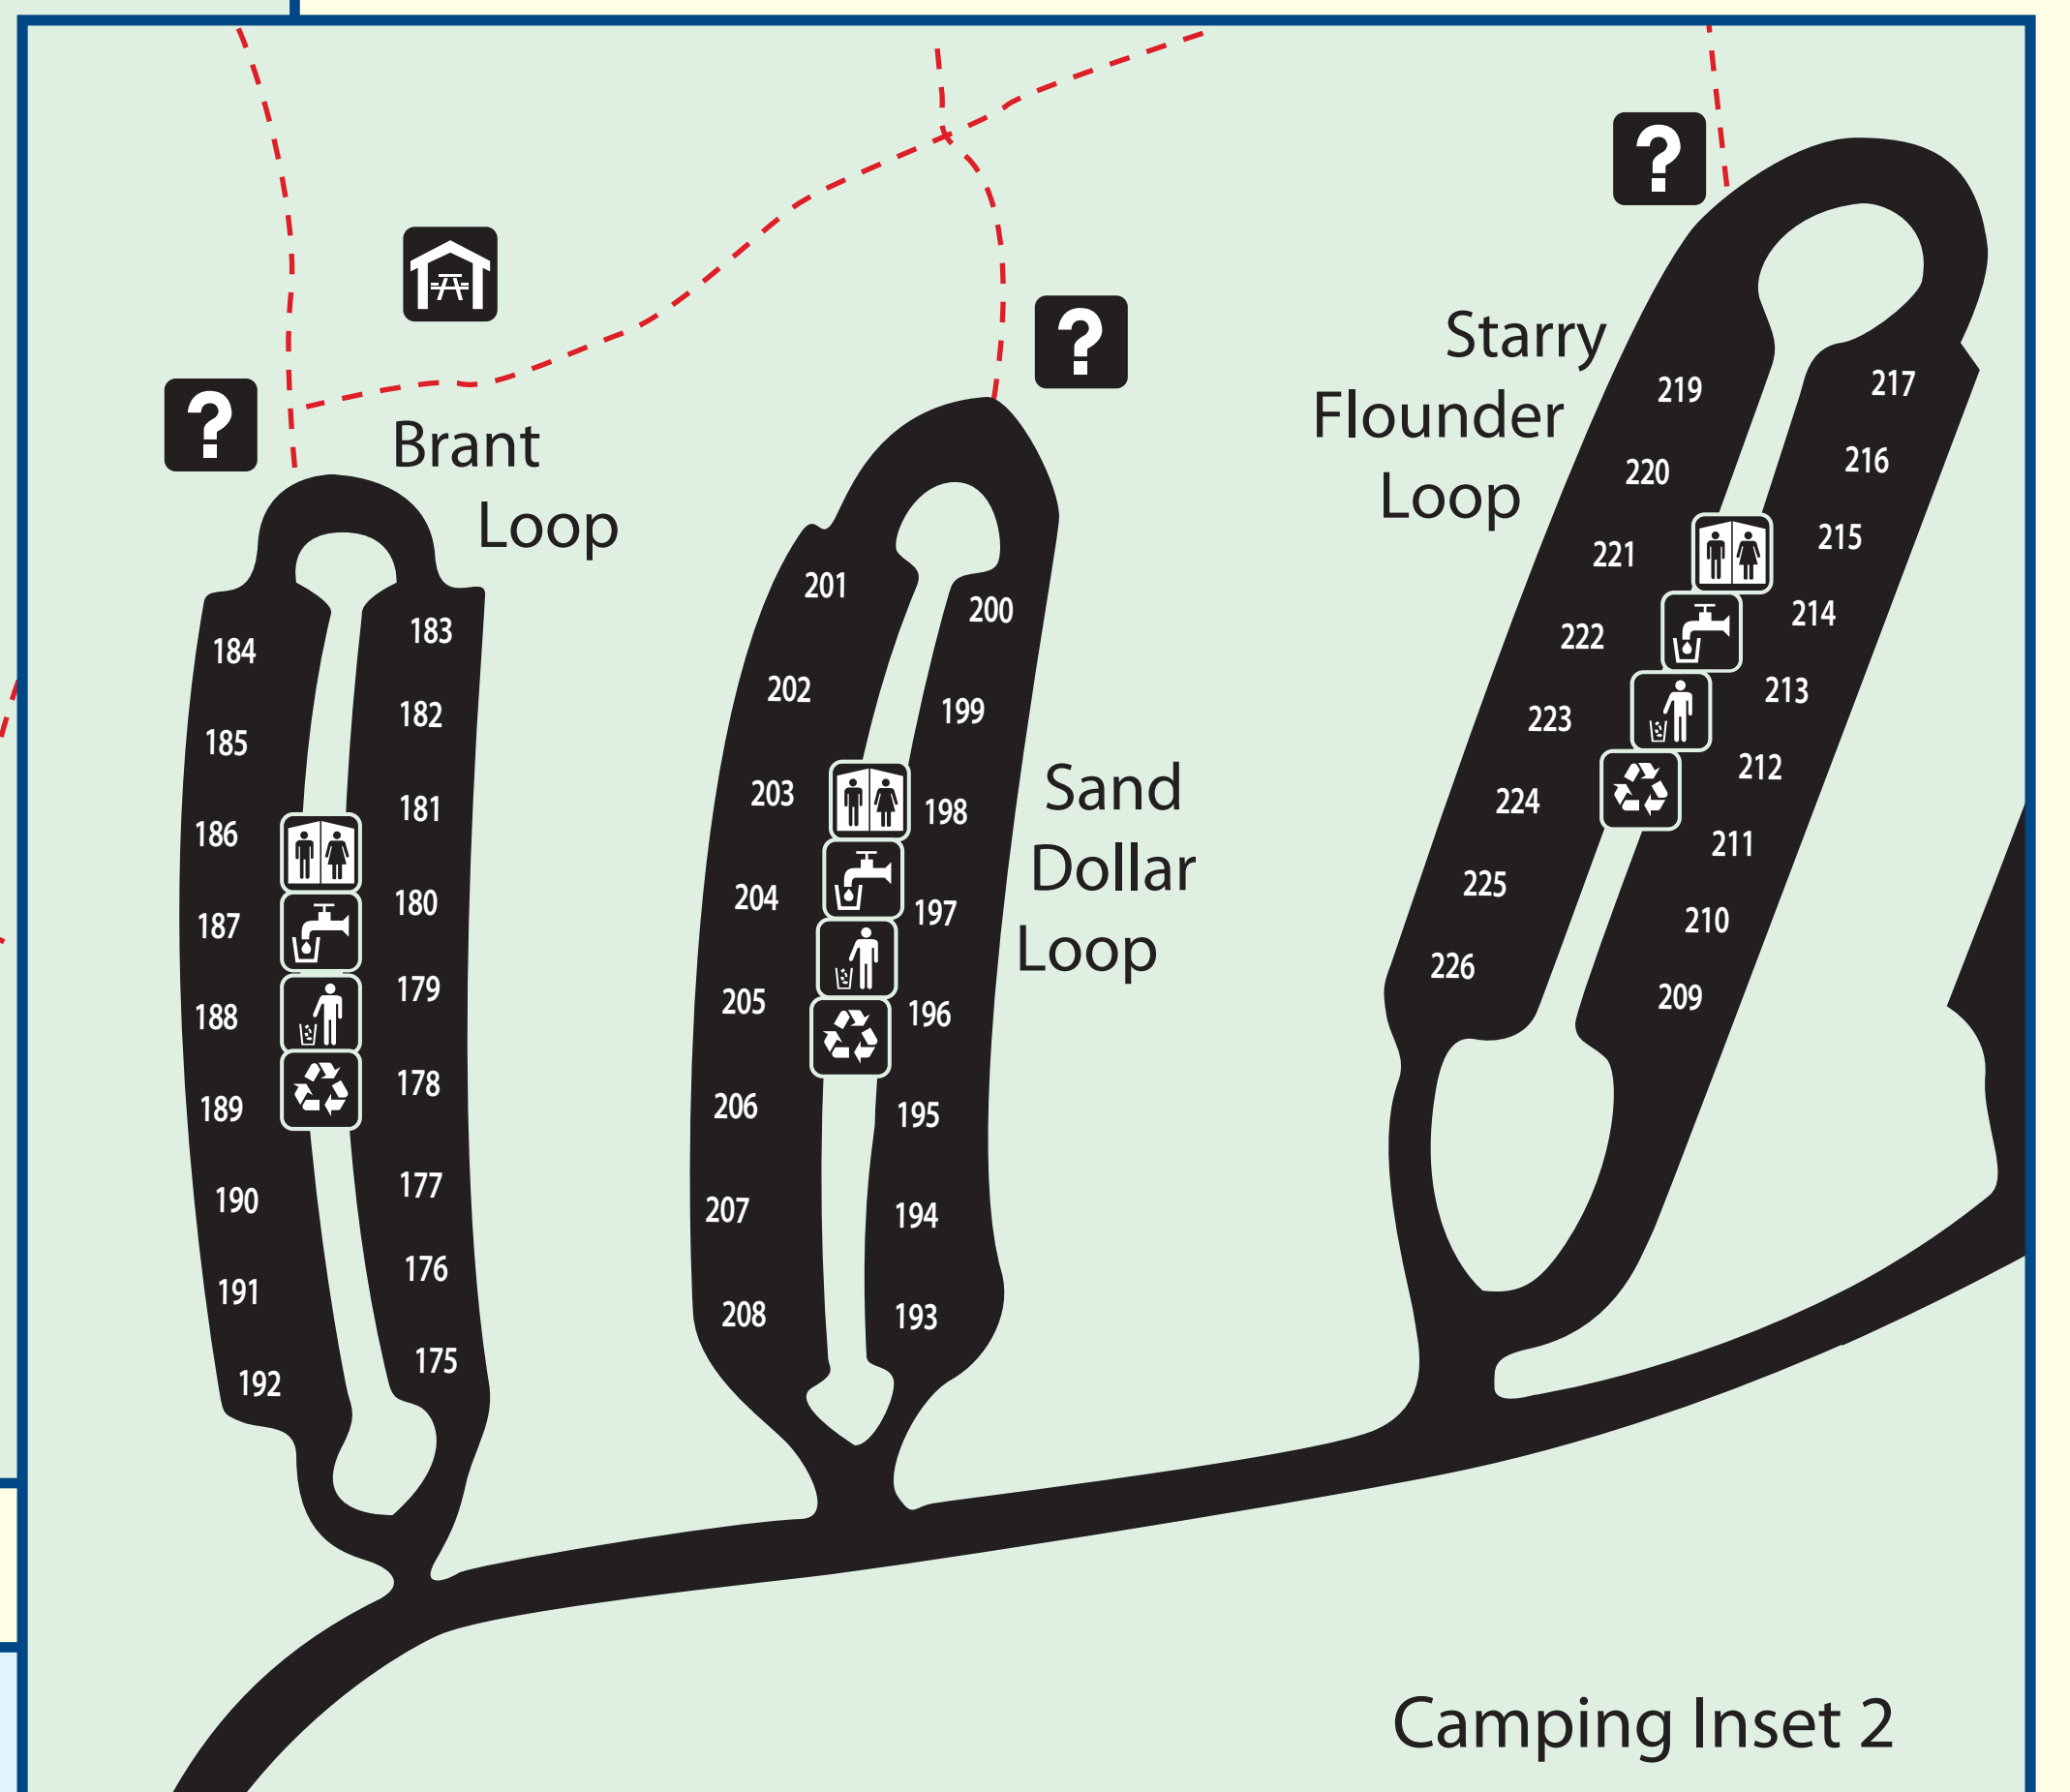

Rathrevor Beach Provincial Park

| Legend | |
|--------|---------------------|
| ? | Information |
| P | Parking |
| ♿ | Restrooms |
| 📍 | Point of Interest |
| ☎ | Telephone |
| 🏠 | Day-use Area |
| 🚰 | Drinking Water |
| ♻ | Recycling |
| ♻ | Waste Disposal |
| 🚿 | Showers |
| 🚻 | Sani-Station |
| 🏠 | Changehouse |
| 🎡 | Playground |
| 🚲 | Bicycle Playground |
| 🏠 | Nature House |
| 🏠 | Picnic Shelter |
| 🏠 | Group Campground |
| 🚿 | Dishwashing Station |
| 🚗 | Vehicle Camping |
| 🏠 | Tent Camping Area |
| 🎪 | Amphitheatre |
| 🚫 | No Bicycles |
| --- | Trail |