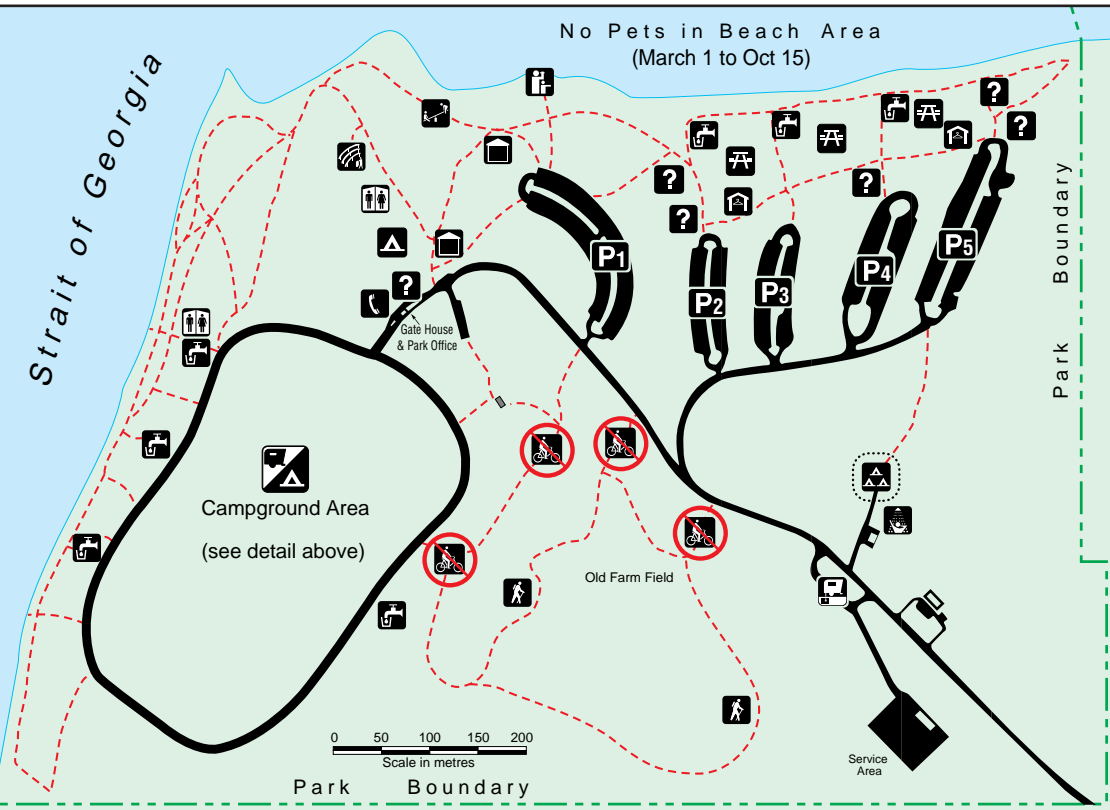

Rath Trevor Beach

PROVINCIAL PARK

Strait of Georgia

RATHTREVOR BEACH PROVINCIAL PARK

CAMPGROUND AREA DETAIL

Scale in metres

Strait of Georgia

No Pets in Beach Area
(March 1 to Oct 15)

Scale in metres

Park Boundary

Legend

- Parking
- Restrooms
- Information
- Telephone
- Picnic Area
- Drinking Water
- Showers
- Sani-Station
- Changehouse
- Playground
- Viewpoint
- Cooking Shelter
- Group Campground
- Tent Camping Area
- No Bicycles
- Walking Trail