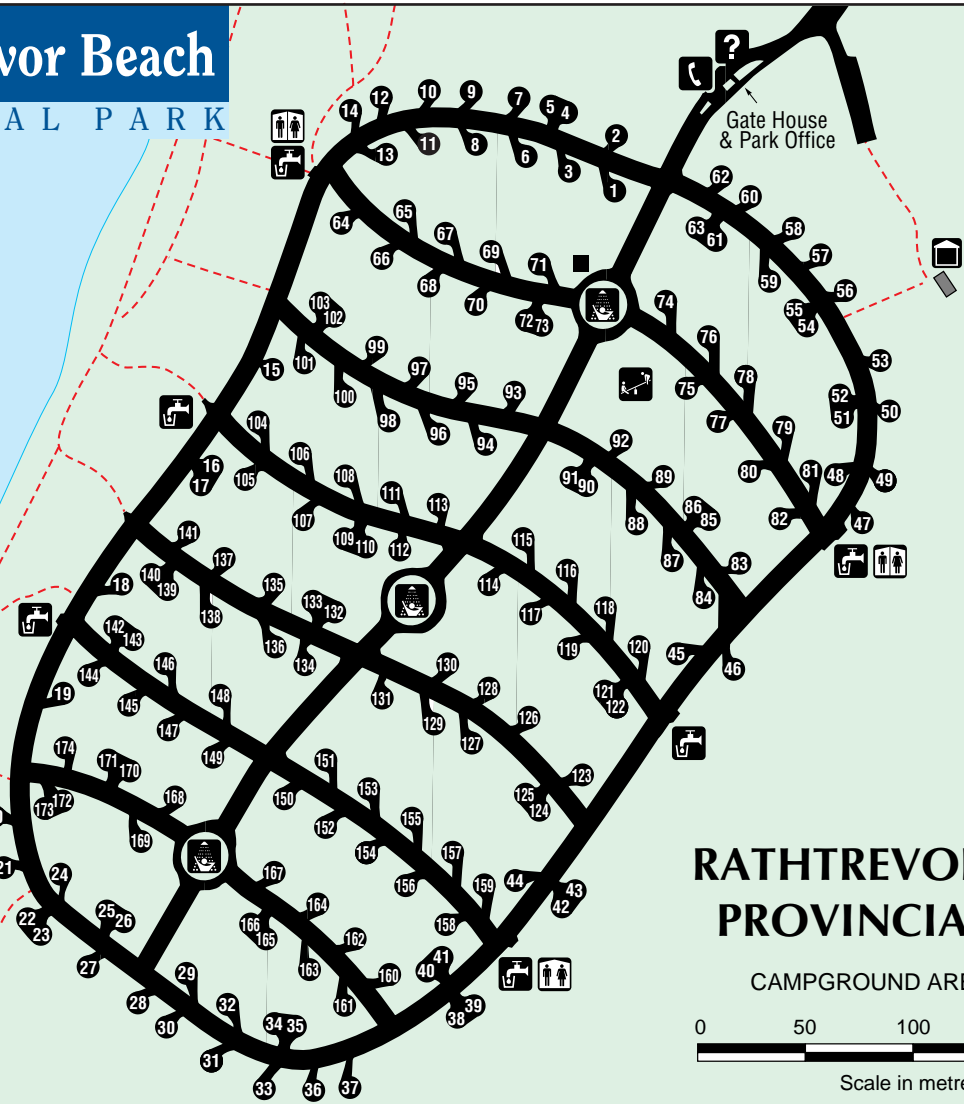

Rath Trevor Beach

PROVINCIAL PARK

Strait of Georgia

RATHTREVOR BEACH PROVINCIAL PARK

CAMPGROUND AREA DETAIL

Scale in metres

Strait of Georgia

No Pets in Beach Area
(March 1 to Oct 15)

Scale in metres

Park Boundary

Legend

- Parking
- Restrooms
- Information
- Telephone
- Picnic Area
- Drinking Water
- Showers
- Sani-Station
- Changehouse
- Playground
- Viewpoint
- Cooking Shelter
- Group Campground
- Tent Camping Area
- No Bicycles
- Walking Trail