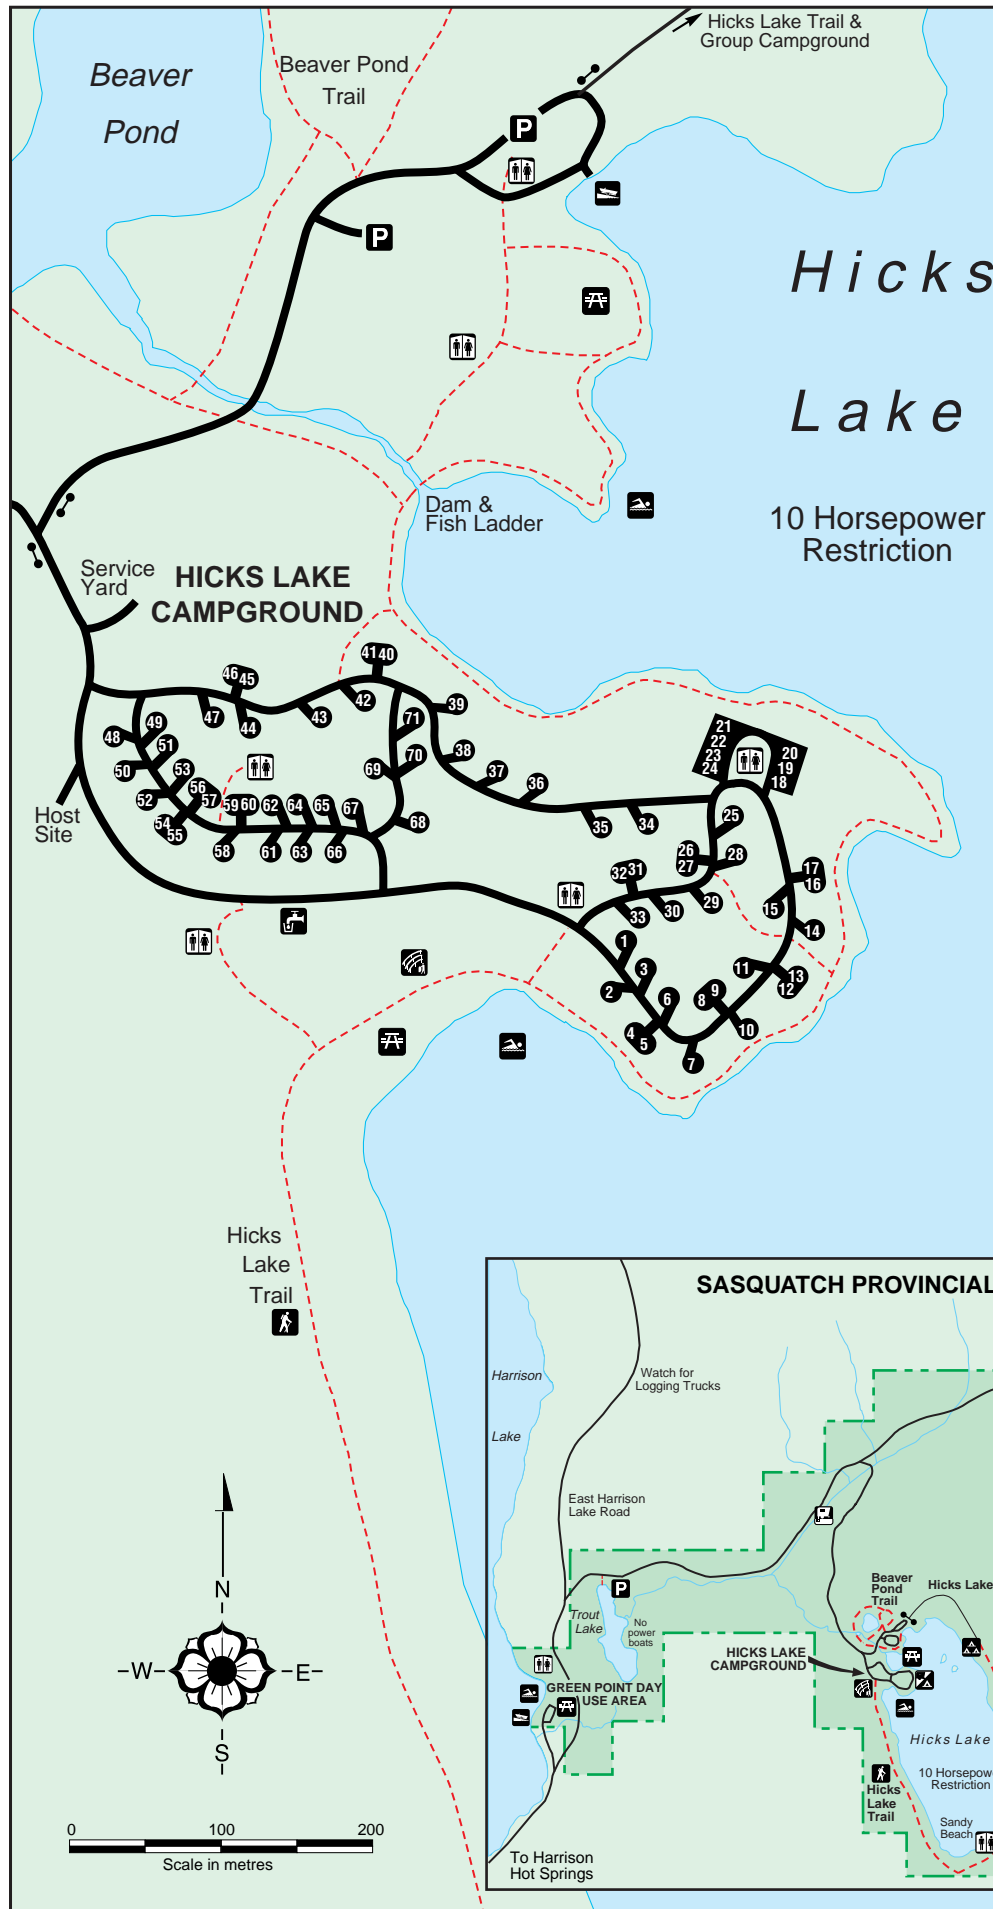

Sasquatch

PROVINCIAL PARK
HICKS LAKE CAMPGROUND

LEGEND	
	Parking
	Group Campground
	Toilets
	Sani-station
	Boat Launch
	Picnic Area
	Swimming
	Amphitheatre
	Hiking
	Playground
	Tent/Vehicle Camping
	Water Tap
	Gate
	Park Boundary
	Road
	Rough Road
	Trail