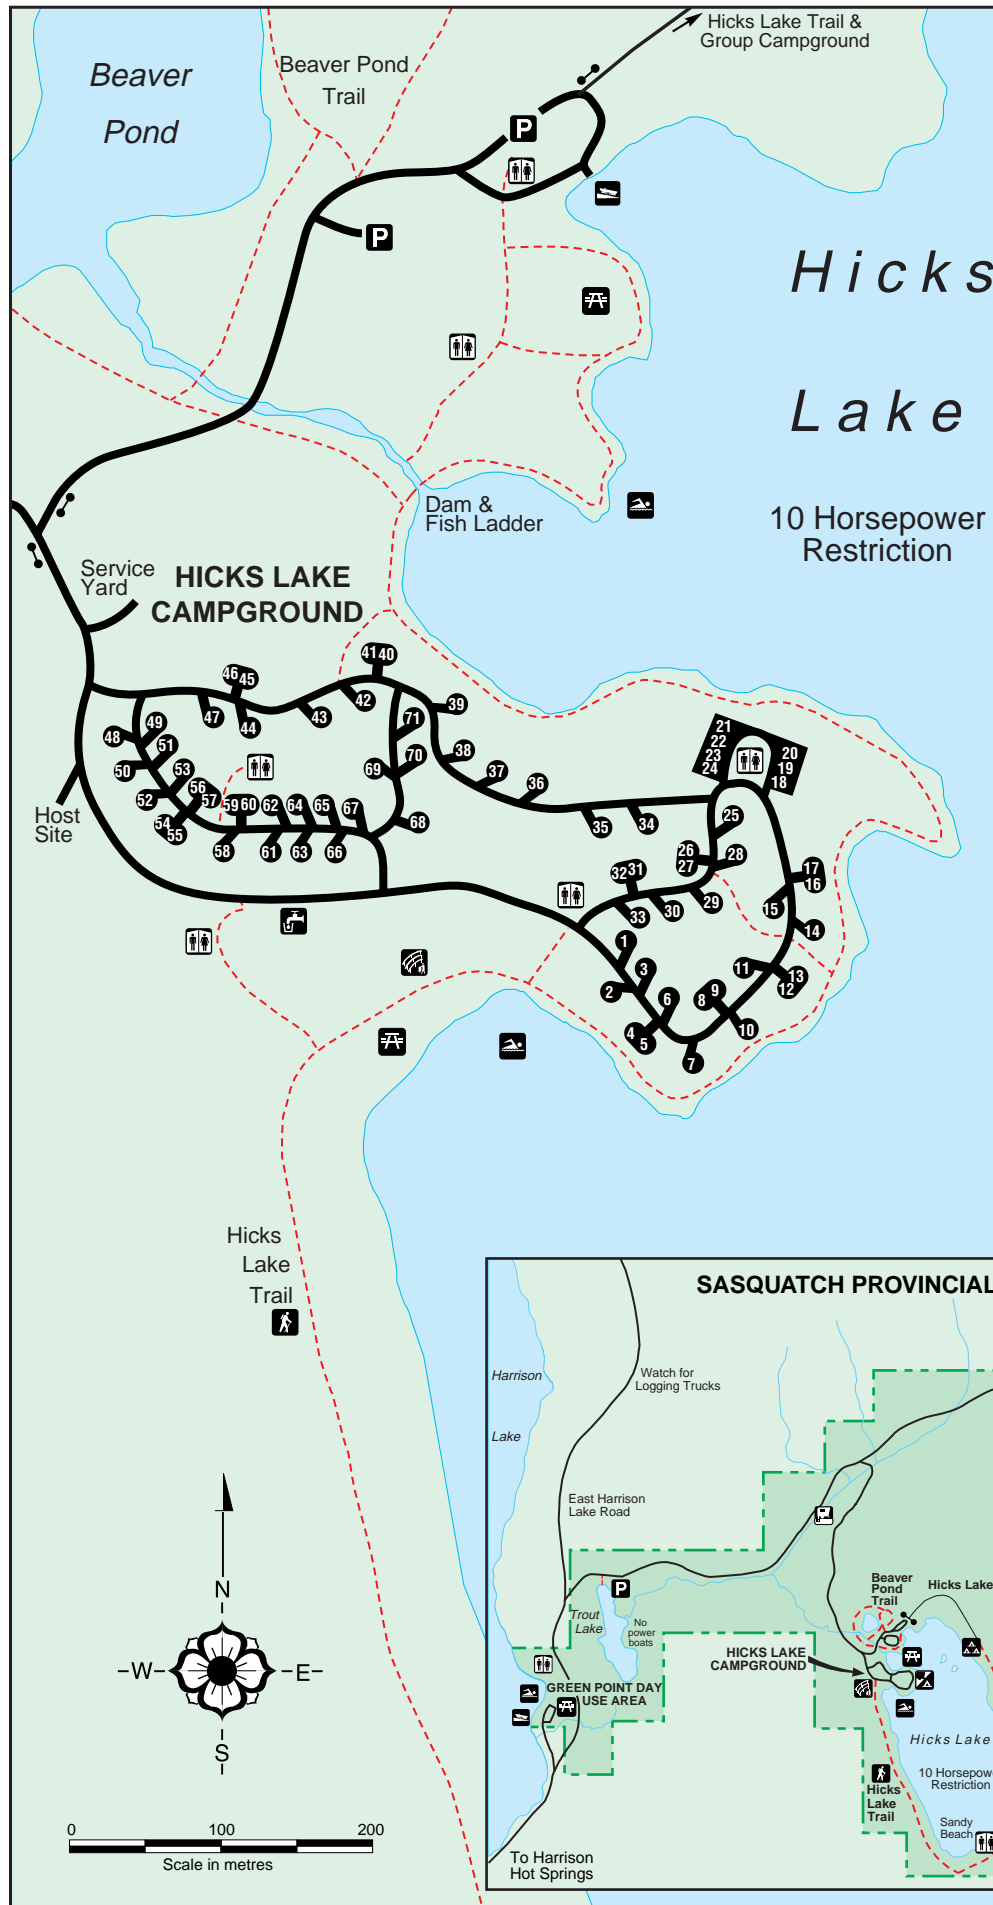

# Sasquatch

PROVINCIAL PARK  
HICKS LAKE CAMPGROUND

LEGEND	
	Parking
	Group Campground
	Toilets
	Sani-station
	Boat Launch
	Picnic Area
	Swimming
	Amphitheatre
	Hiking
	Playground
	Tent/Vehicle Camping
	Water Tap
	Gate
	Park Boundary
	Road
	Rough Road
	Trail