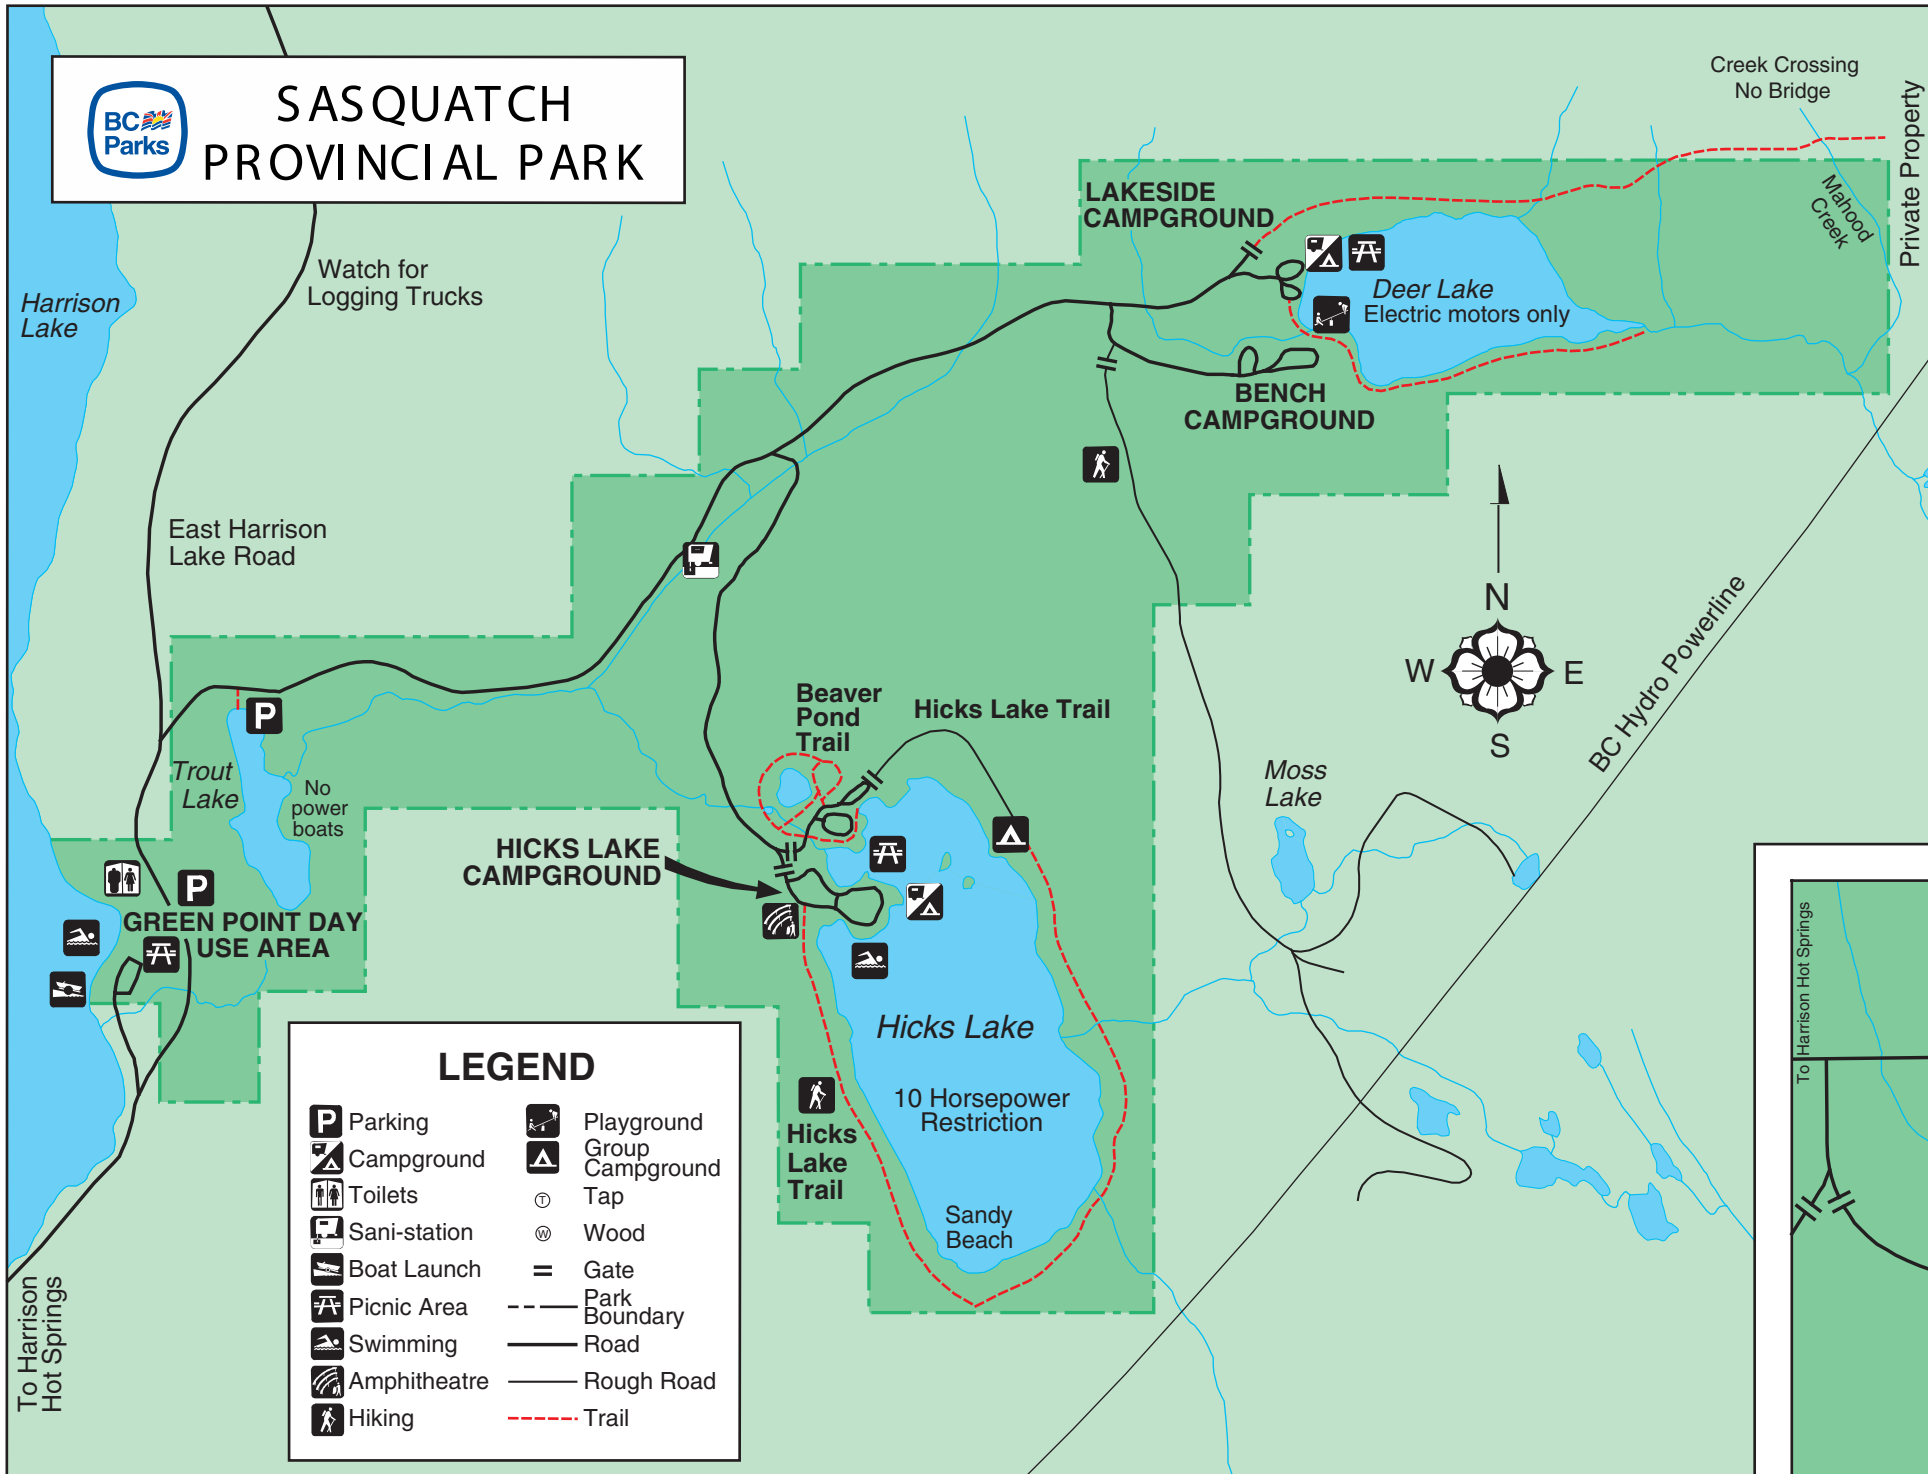

SASQUATCH PROVINCIAL PARK

LEGEND

- | | | |
|--------------|------------------|------------|
| Parking | Campground | Playground |
| Toilets | Group Campground | Tap |
| Sani-station | Wood | Gate |
| Boat Launch | Park Boundary | Road |
| Picnic Area | Rough Road | Trail |
| Swimming | | |
| Amphitheatre | | |
| Hiking | | |