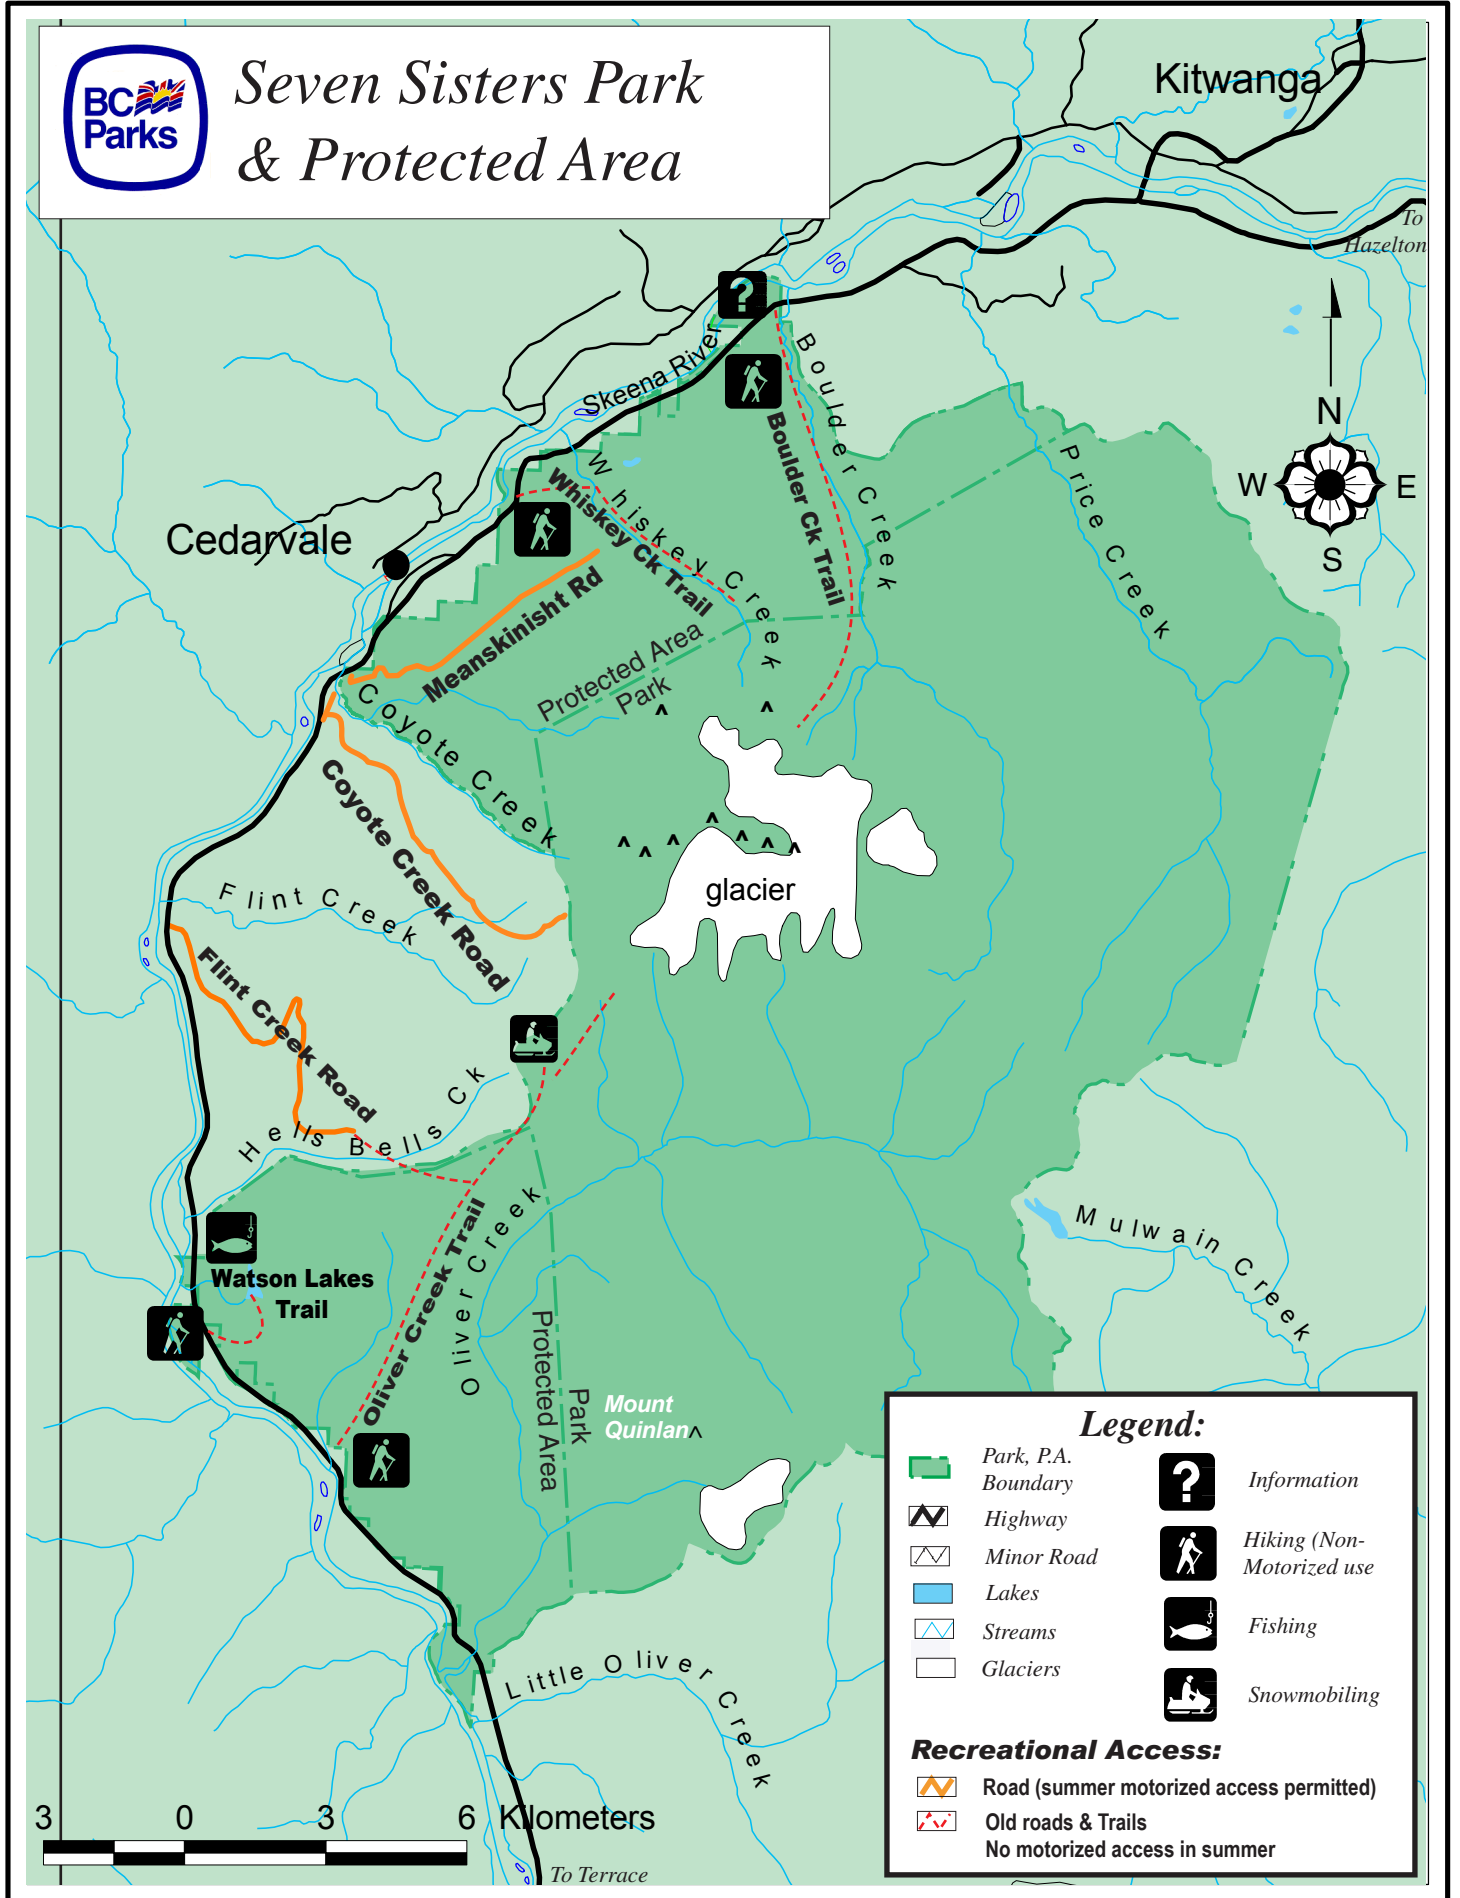

# Seven Sisters Park & Protected Area

**Legend:**

	Park, P.A. Boundary		Information
	Highway		Hiking (Non-Motorized use)
	Minor Road		Fishing
	Lakes		Snowmobiling
	Streams		
	Glaciers		

**Recreational Access:**

- Road (summer motorized access permitted)
- Old roads & Trails  
No motorized access in summer