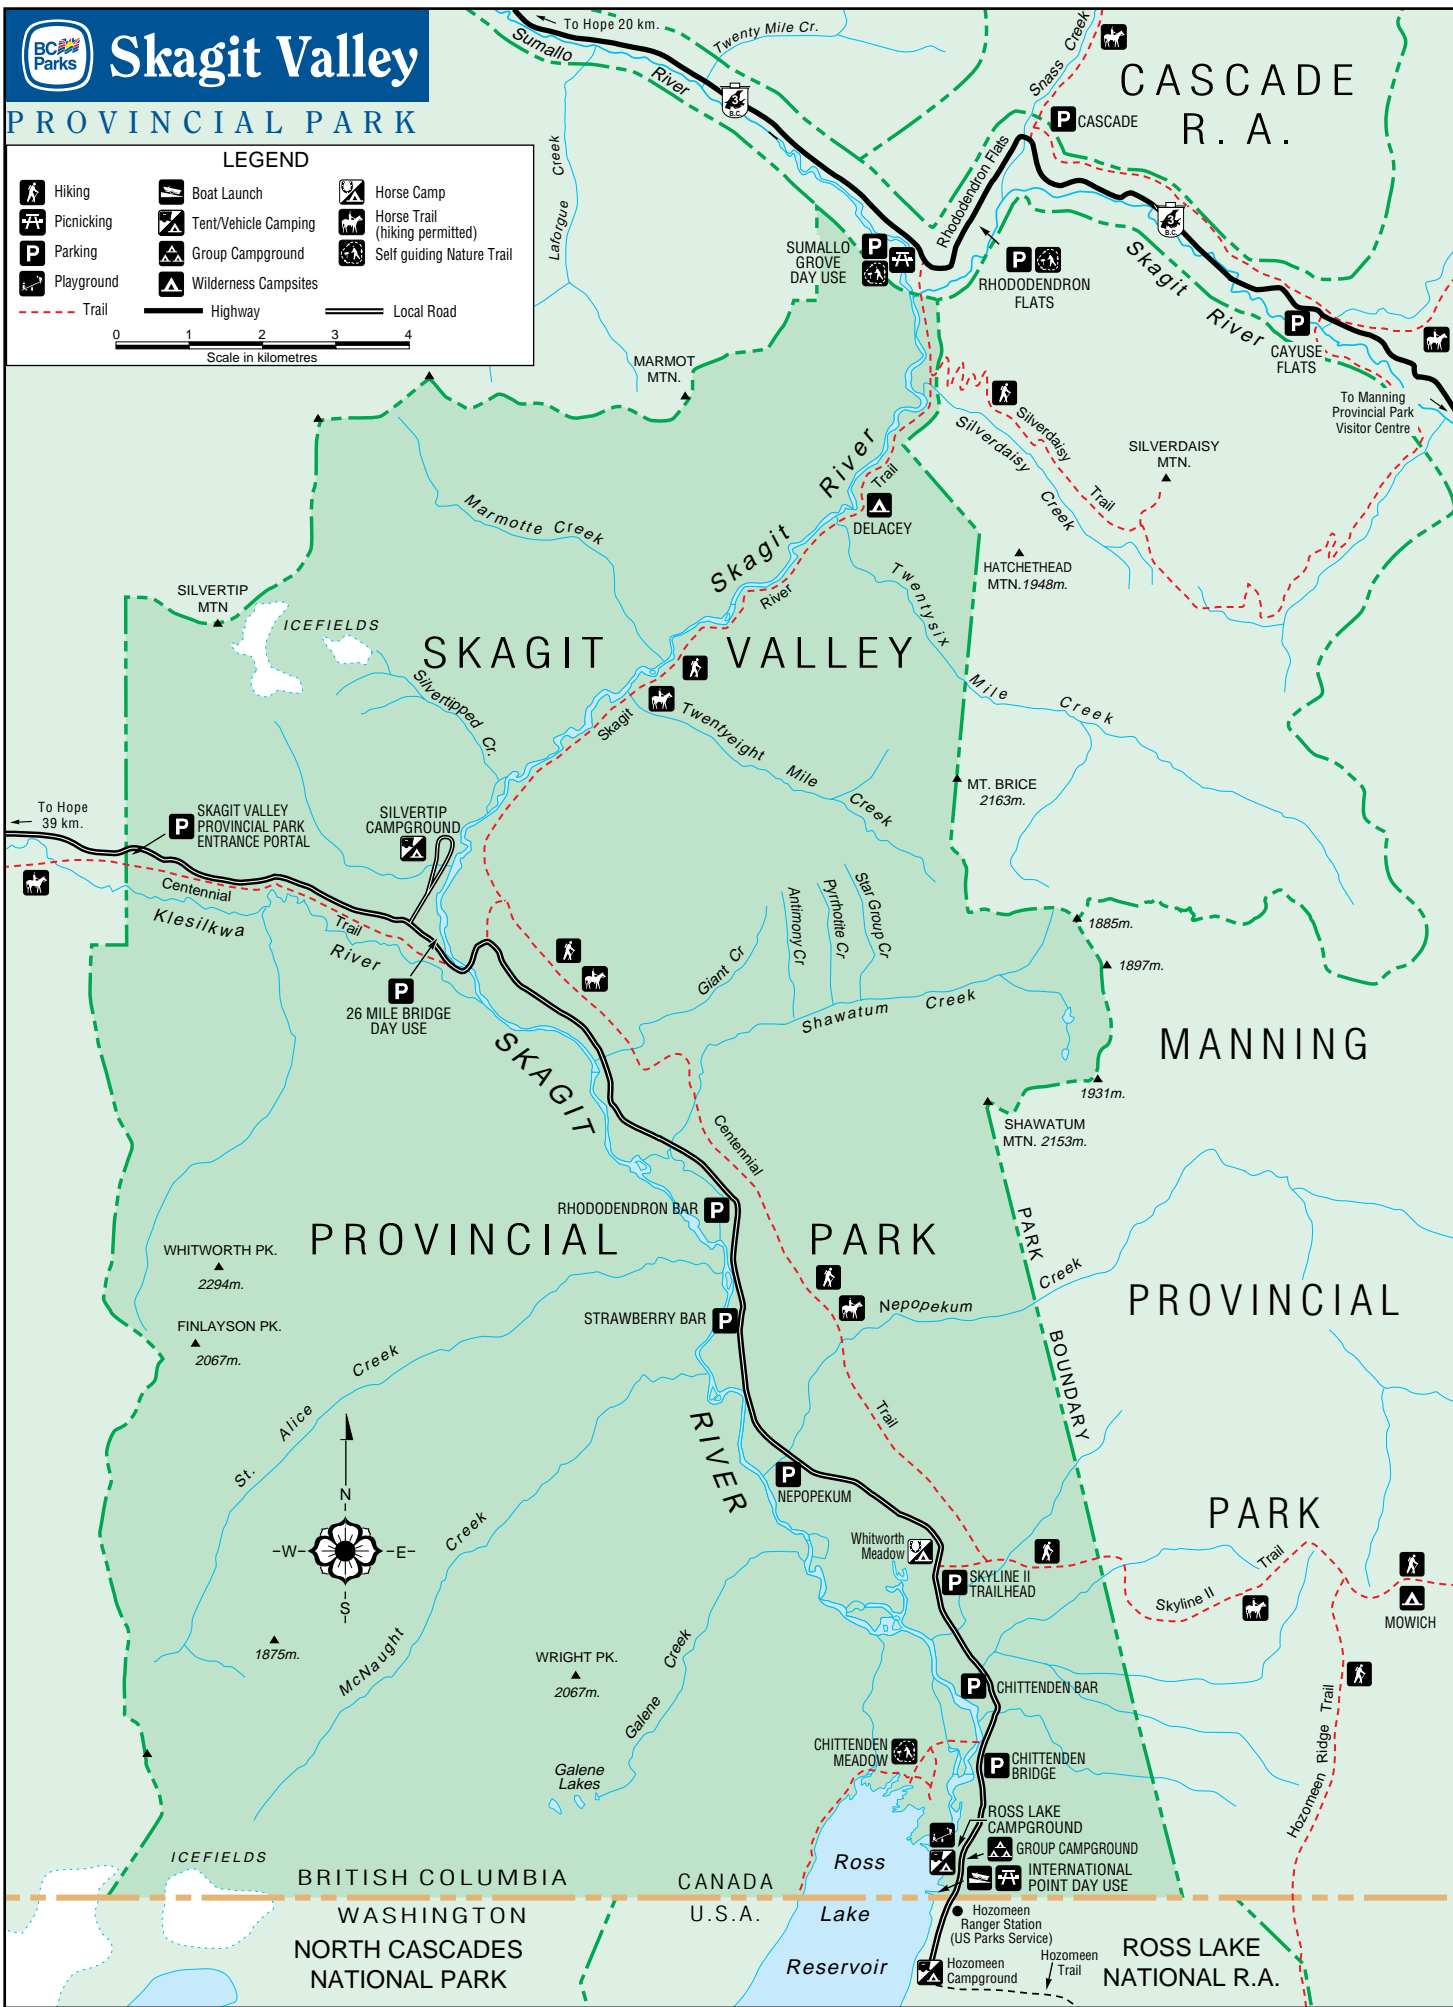

Skagit Valley

PROVINCIAL PARK

LEGEND

- Hiking
- Picnicking
- Parking
- Playground
- Boat Launch
- Tent/Vehicle Camping
- Group Campground
- Wilderness Campsites
- Horse Camp
- Horse Trail (hiking permitted)
- Self guiding Nature Trail

--- Trail — Highway — Local Road

BRITISH COLUMBIA
WASHINGTON
NORTH CASCADES
NATIONAL PARK

CANADA
U.S.A.

ROSS LAKE
NATIONAL R.A.

CASCADE
R.A.

MANNING

PROVINCIAL

PARK

ROSS LAKE
NATIONAL R.A.