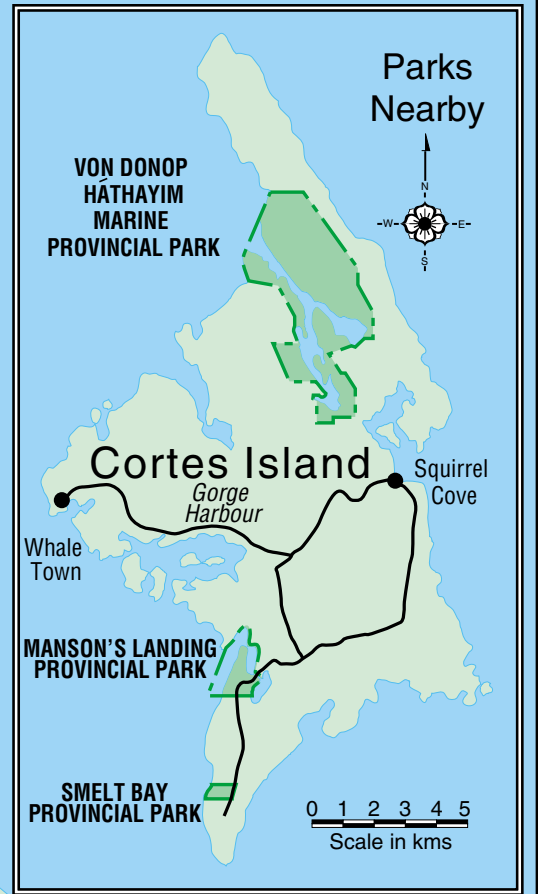

# Smelt Bay

**BC Parks**  
**Smelt Bay Provincial Park**

	Campground		Information
	Beach		Water
	Toilets		Walking Trail
	Parking		Park Boundary

Sutil Point Road  
To Ferry 20 km →