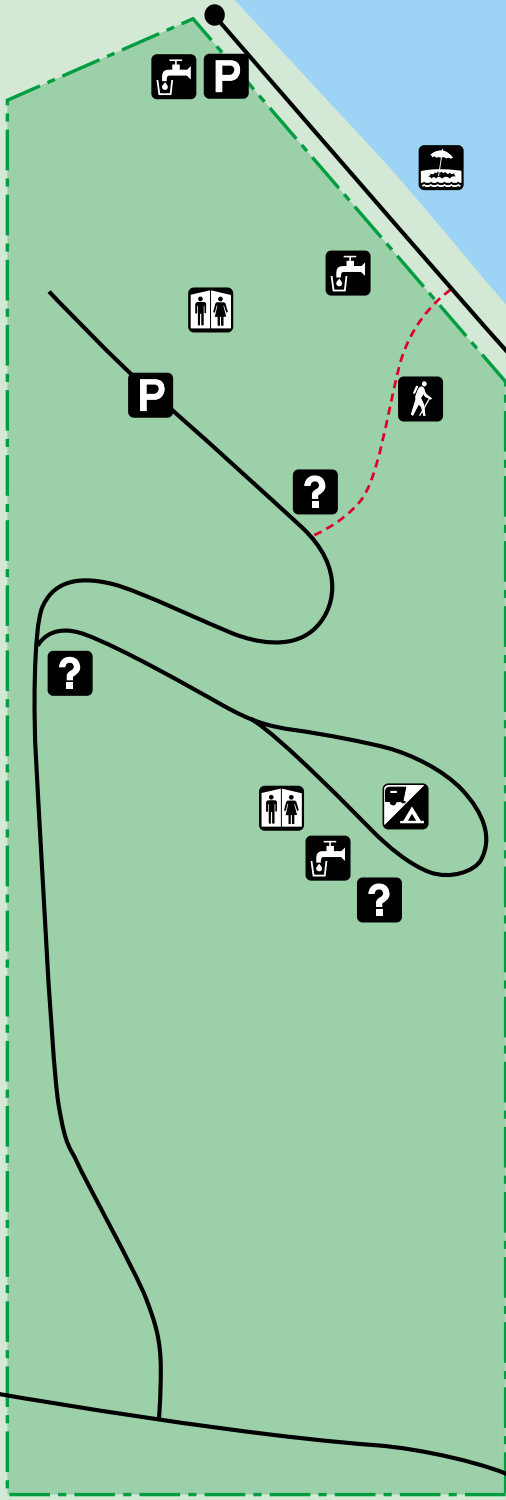

# SMELT BAY PROVINCIAL PARK

## Smelt Bay

LEGEND			
	Campground		Information
	Beach		Water
	Toilets		Walking Trail
	Parking		
			Park Boundary

Sutil Point Road

To Ferry 20 km →