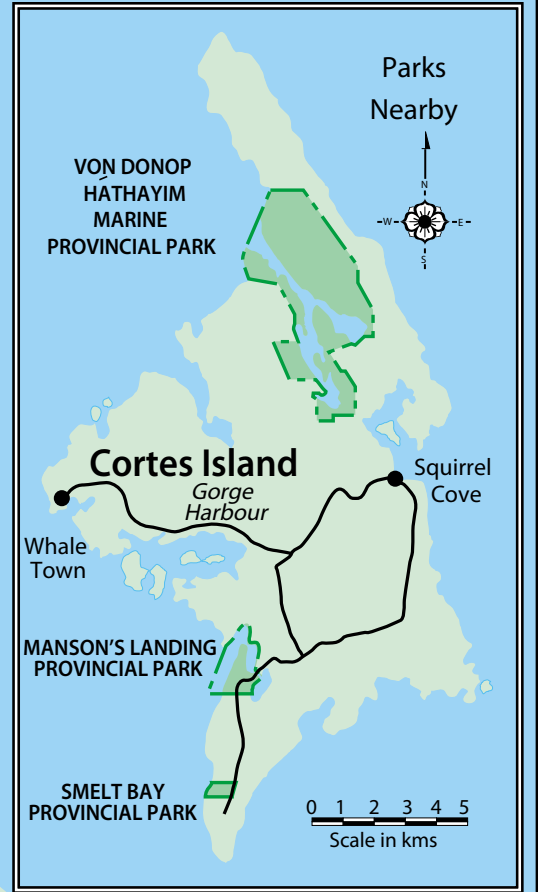

# SMELT BAY PROVINCIAL PARK

## Smelt Bay

LEGEND			
	Campground		Information
	Beach		Water
	Toilets		Walking Trail
	Parking		
			Park Boundary

Sutil Point Road

To Ferry 20 km →