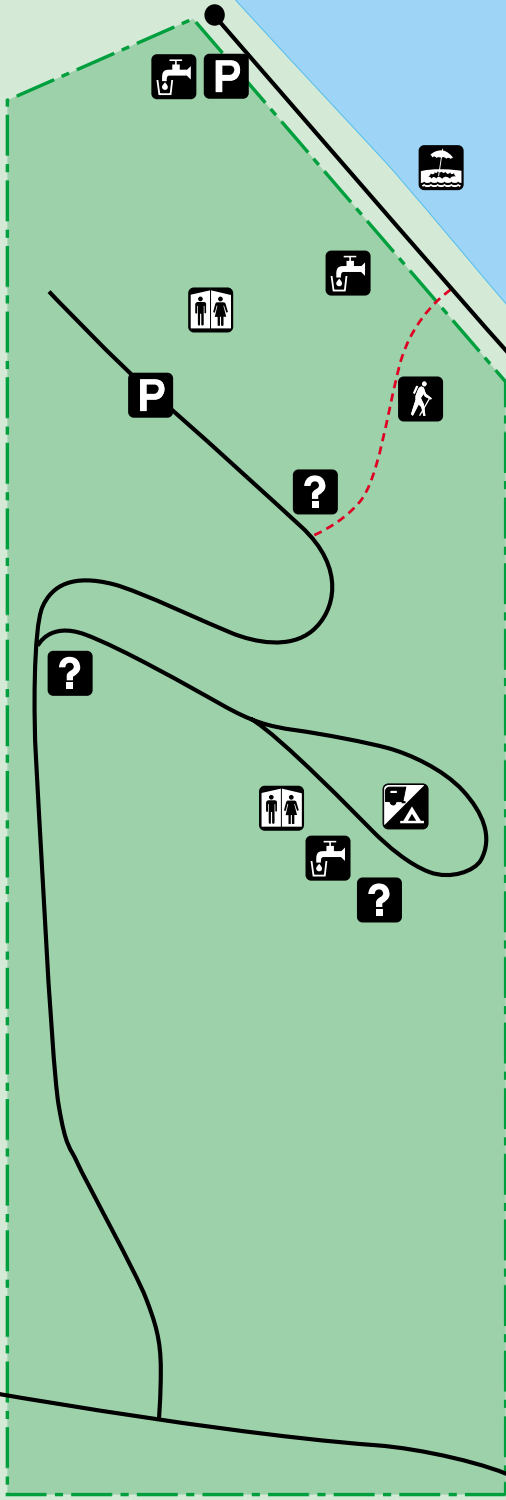

# Smelt Bay

**BC Parks**  
**Smelt Bay Provincial Park**

	Campground		Information
	Beach		Water
	Toilets		Walking Trail
	Parking		Park Boundary

Sutil Point Road  
To Ferry 20 km →