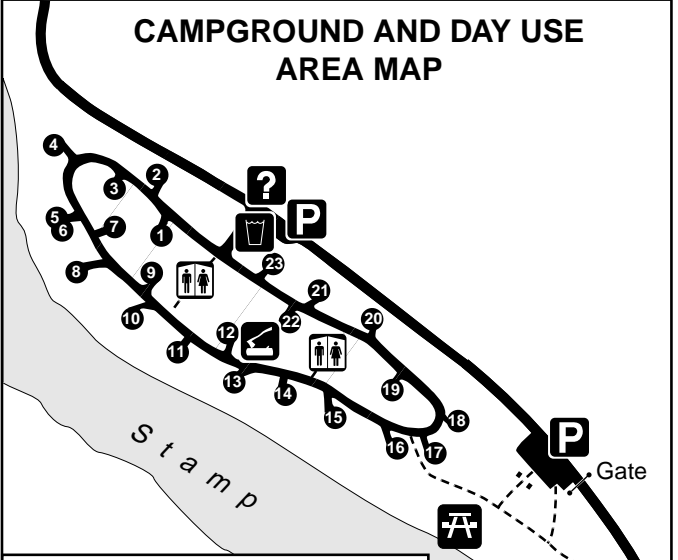

CAMPGROUND AND DAY USE AREA MAP

Stamp River Provincial Park

- Parking
- Toilets
- Information
- Picnicking
- Tent/Vehicle Camping
- Water-Hand Pump
- Firewood
- Viewpoint
- Trail
- Park Boundary