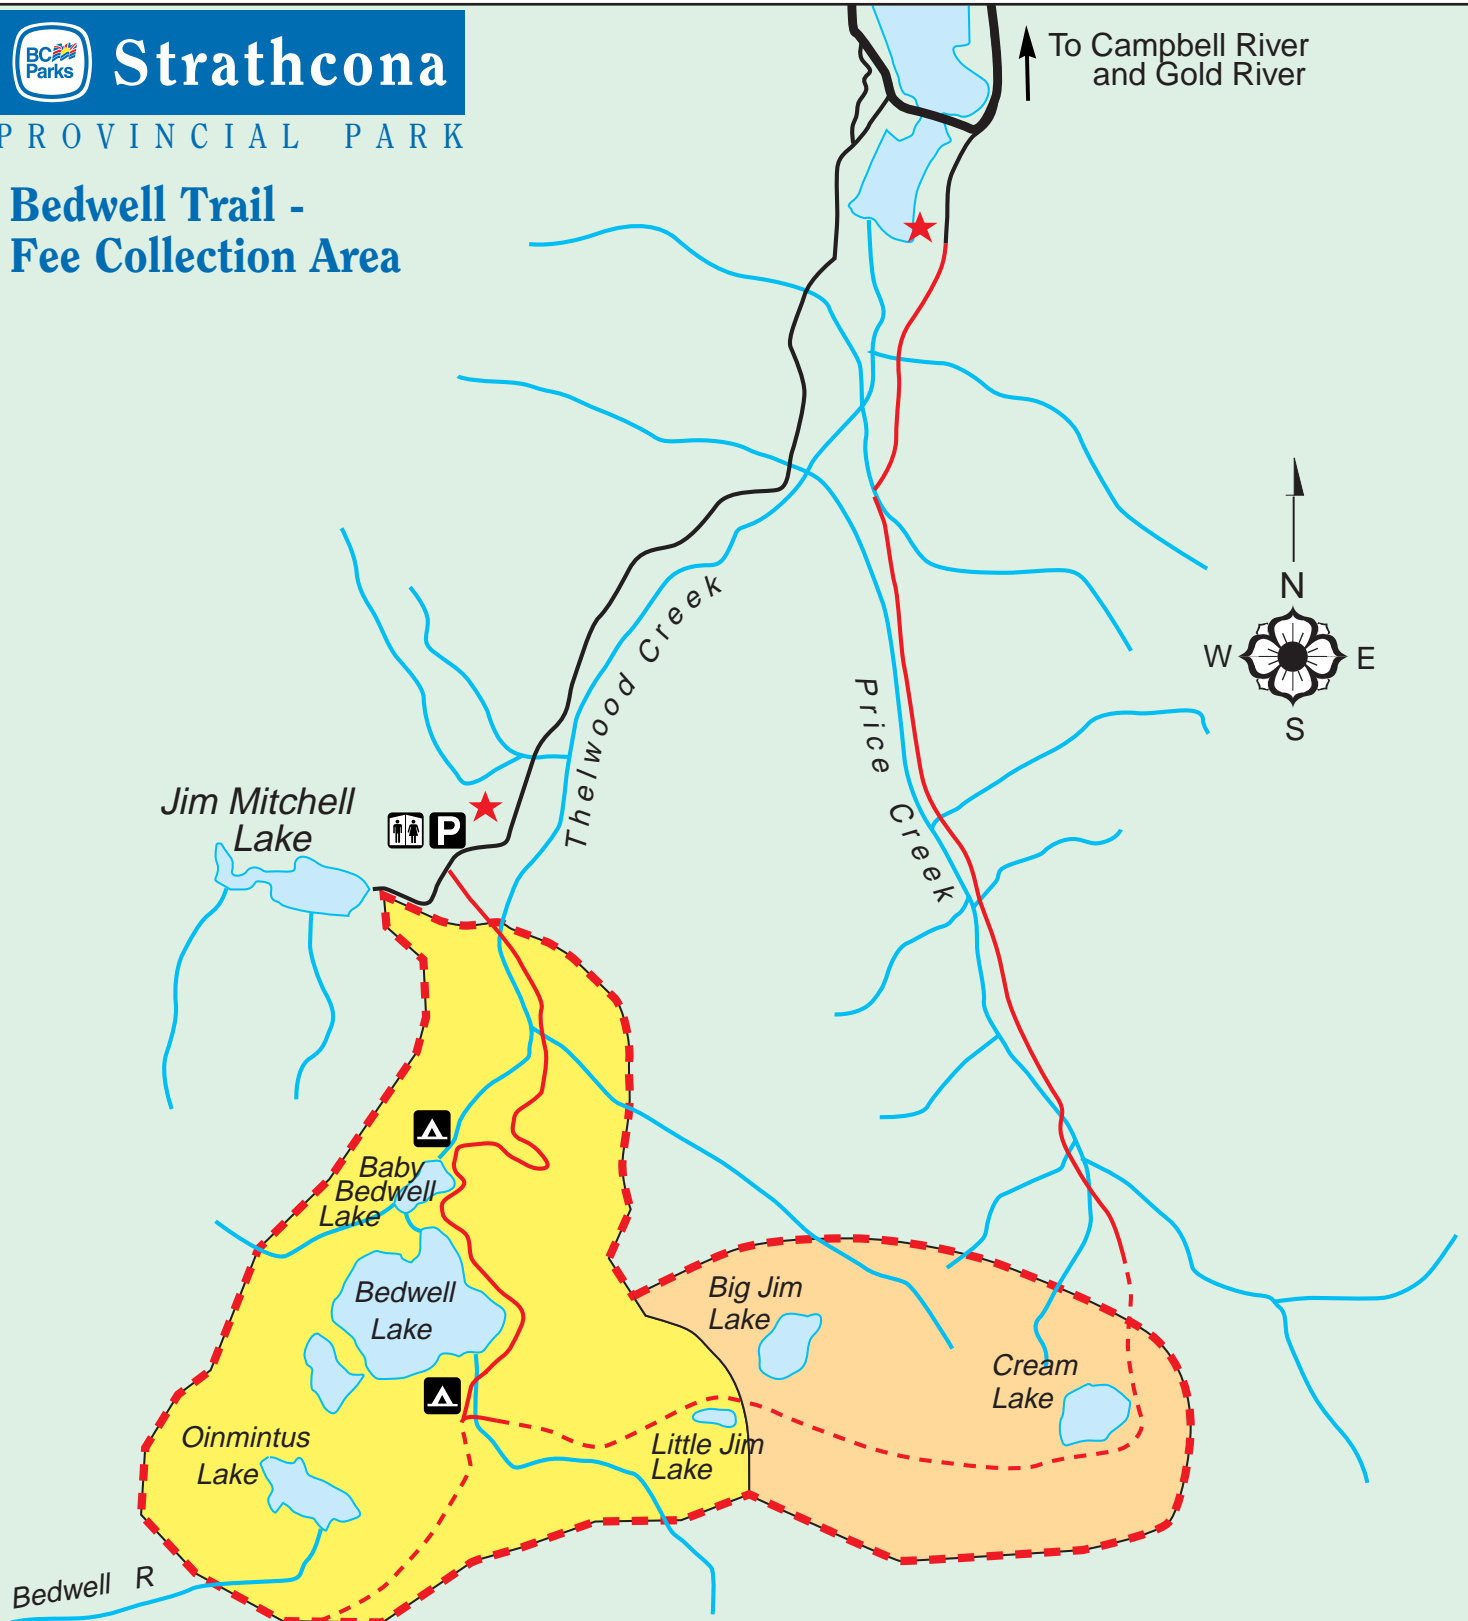

Strathcona

PROVINCIAL PARK

Bedwell Trail - Fee Collection Area

↑ To Campbell River and Gold River

Backcountry Fee Zones

Scale in kilometres

Map Legend

- Random Camping
- Camp in designated sites only
- Fee Collection Station
- Fee Collection Zone
- Toilet
- Parking
- Tent Campsite
- Road
- Trail
- Route