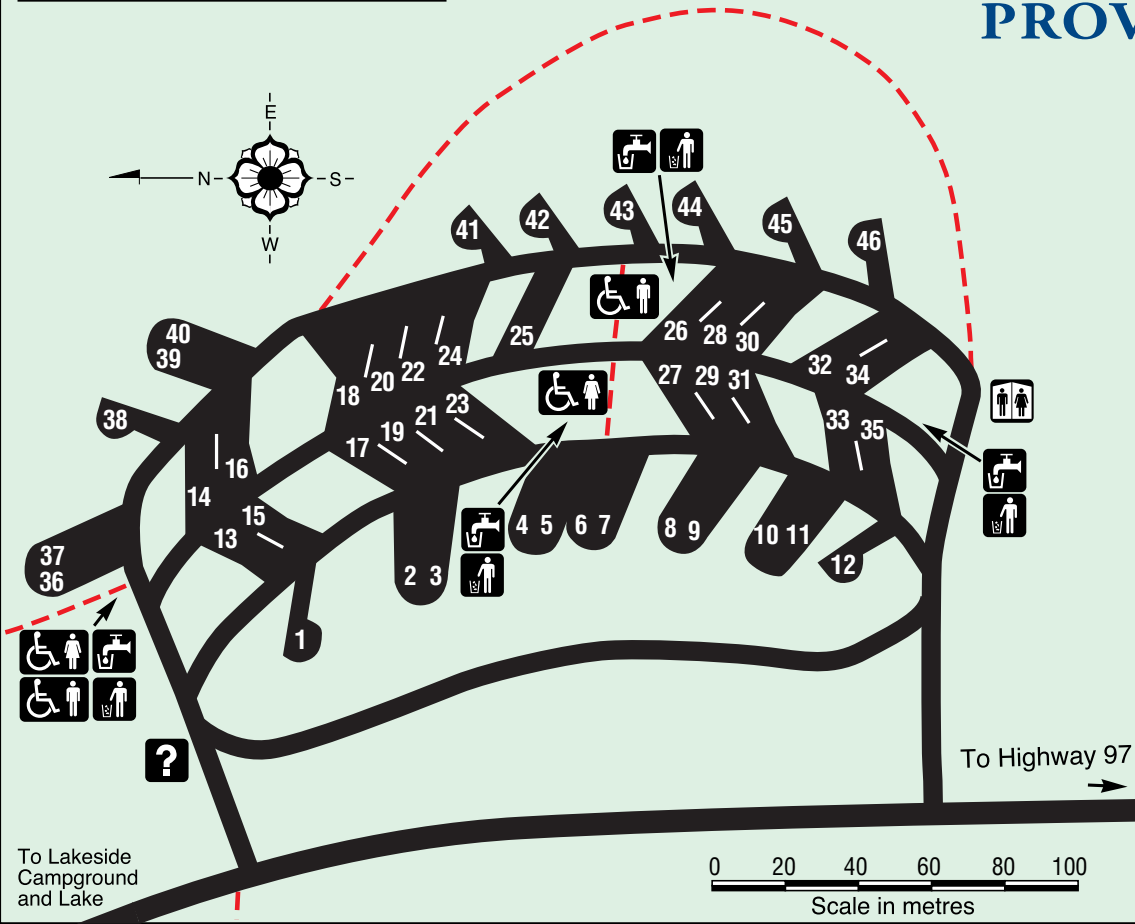

Ten Mile Lake PROVINCIAL PARK

TOURING CAMPGROUND

LEGEND

- Information
- Parking
- Toilets
- Toilets - Men (Wheelchair Access)
- Toilets - Women (Wheelchair Access)
- Showers
- Waste Disposal
- Water
- Boat Launch
- Water Skiing
- Canoeing
- Trail

To Lakeside
Campground
and Lake

To Highway 97

0 20 40 60 80 100
Scale in metres

To Touring Campground
and Highway 97

LAKESIDE CAMPGROUND

0 50 100 150
Scale in metres

Ten Mile Lake