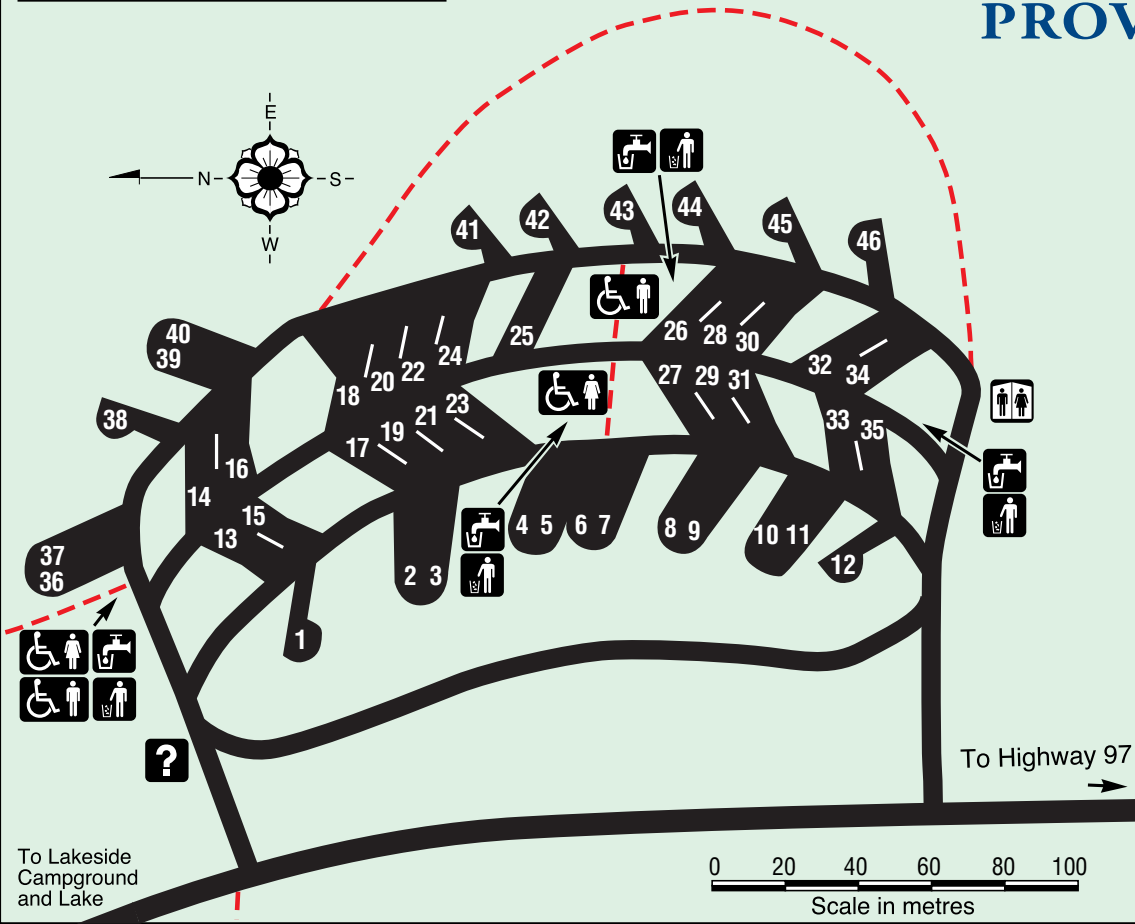

Ten Mile Lake PROVINCIAL PARK

TOURING CAMPGROUND

LEGEND

- Information
- Parking
- Toilets
- Toilets - Men (Wheelchair Access)
- Toilets - Women (Wheelchair Access)
- Showers
- Waste Disposal
- Water
- Boat Launch
- Water Skiing
- Canoeing
- Trail

LAKESIDE CAMPGROUND