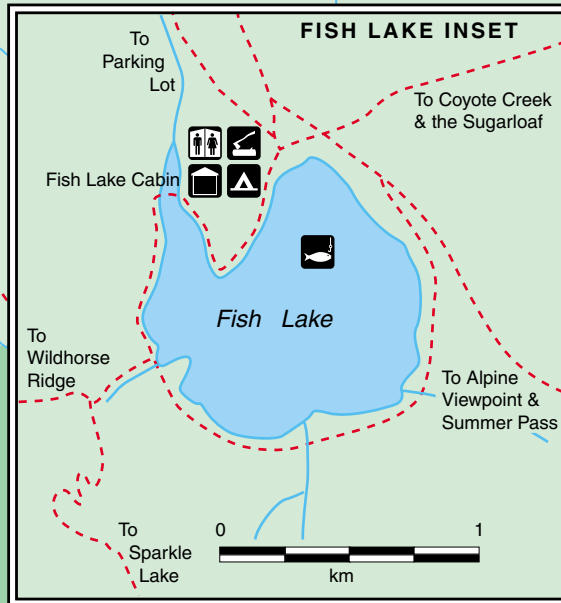

Top of the World Provincial Park

To Hwy 93
42km

Lussier River

Sayles Meadow

Mt Doolan

Dolomite Lake

Wildhorse Ridge

Sparkle Lake

Lost Cabin Lake

Sugarloaf

Coyote Creek Campsite

See Fish Lake Inset

Alpine Lookout

Summer Pass

Mount Dingley

Chrysler Peak

Viewpoint

Trail

Road

Park Boundary

Scale in kilometers