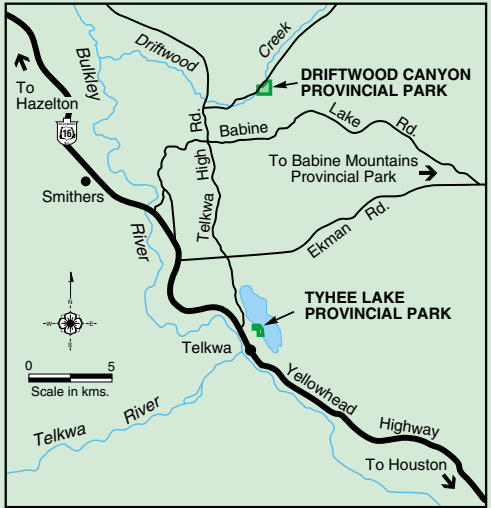

**BC Parks** Tyhee Lake Provincial Park

**LEGEND**

	Playground		Toilets		Viewing		Beach		Self-guiding Trail		Water
	Boat Launch		Parking		Information		Sani-Station		Firewood		Picnic Area
	Tenting Sites		Picnic Shelter		Amphitheatre		Showers		Group Camping		Trail
											Park Boundary