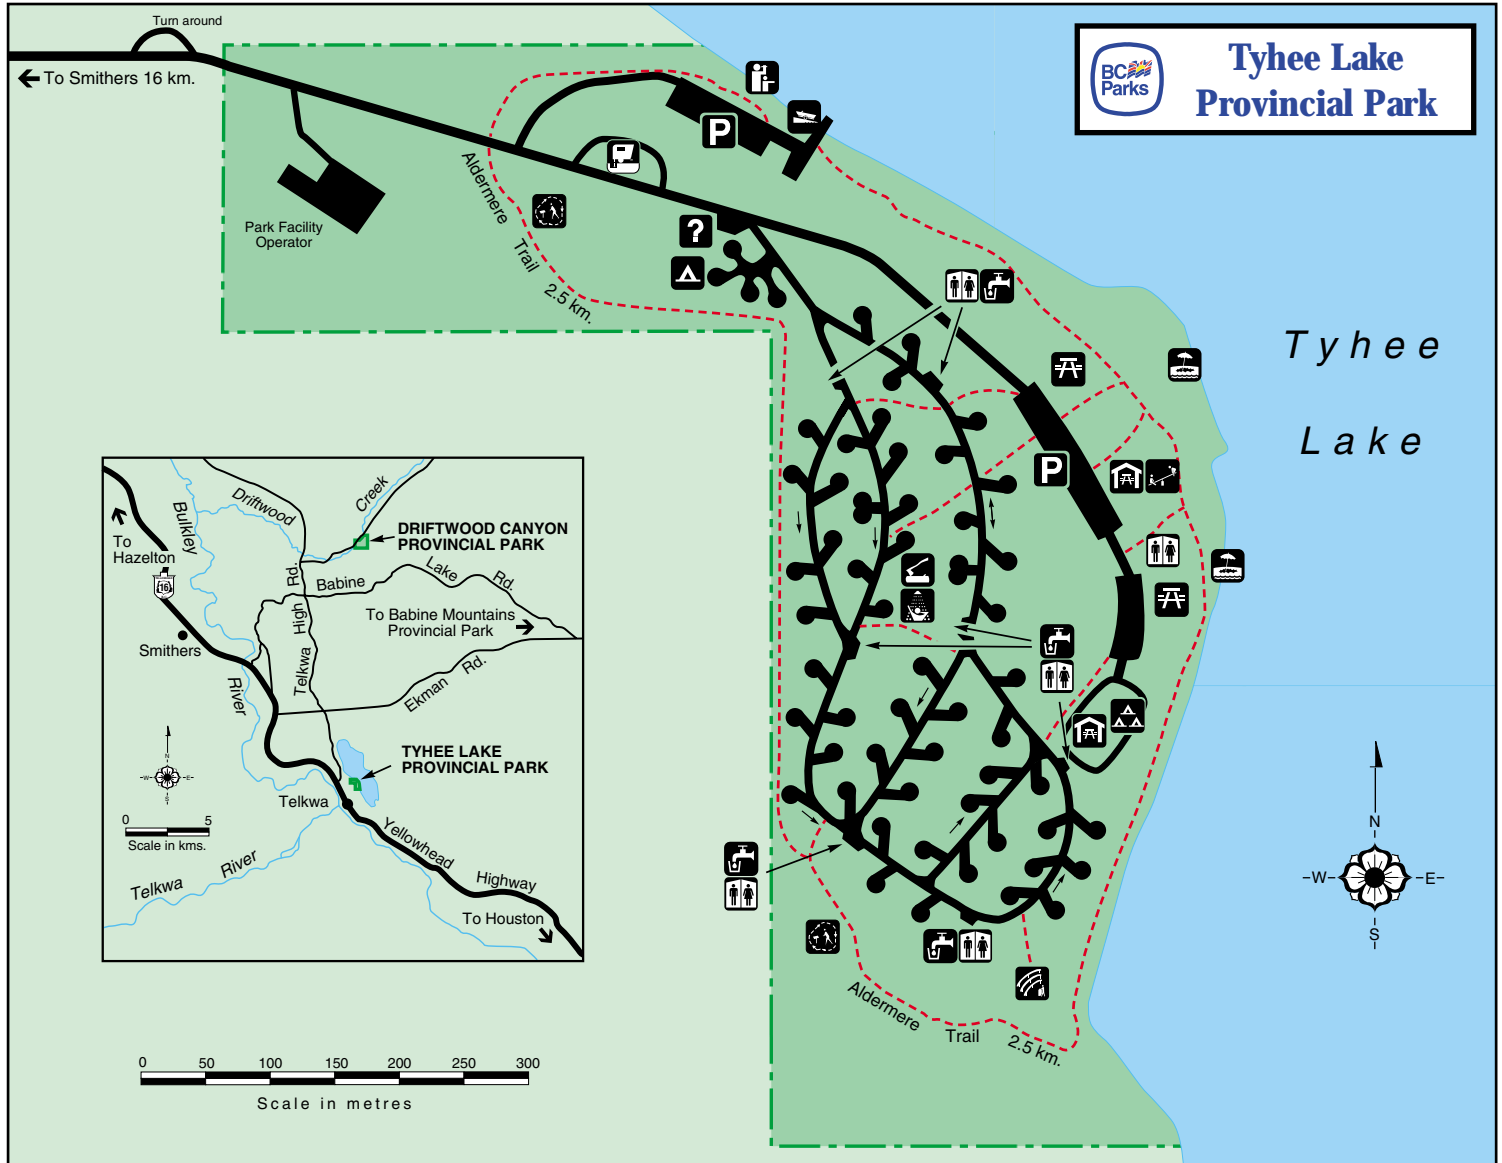

**BC Parks** Tyhee Lake Provincial Park

**LEGEND**

	Playground		Toilets		Viewing		Beach		Self-guiding Trail		Water
	Boat Launch		Parking		Information		Sani-Station		Firewood		Picnic Area
	Tenting Sites		Picnic Shelter		Amphitheatre		Showers		Group Camping		Trail
											Park Boundary