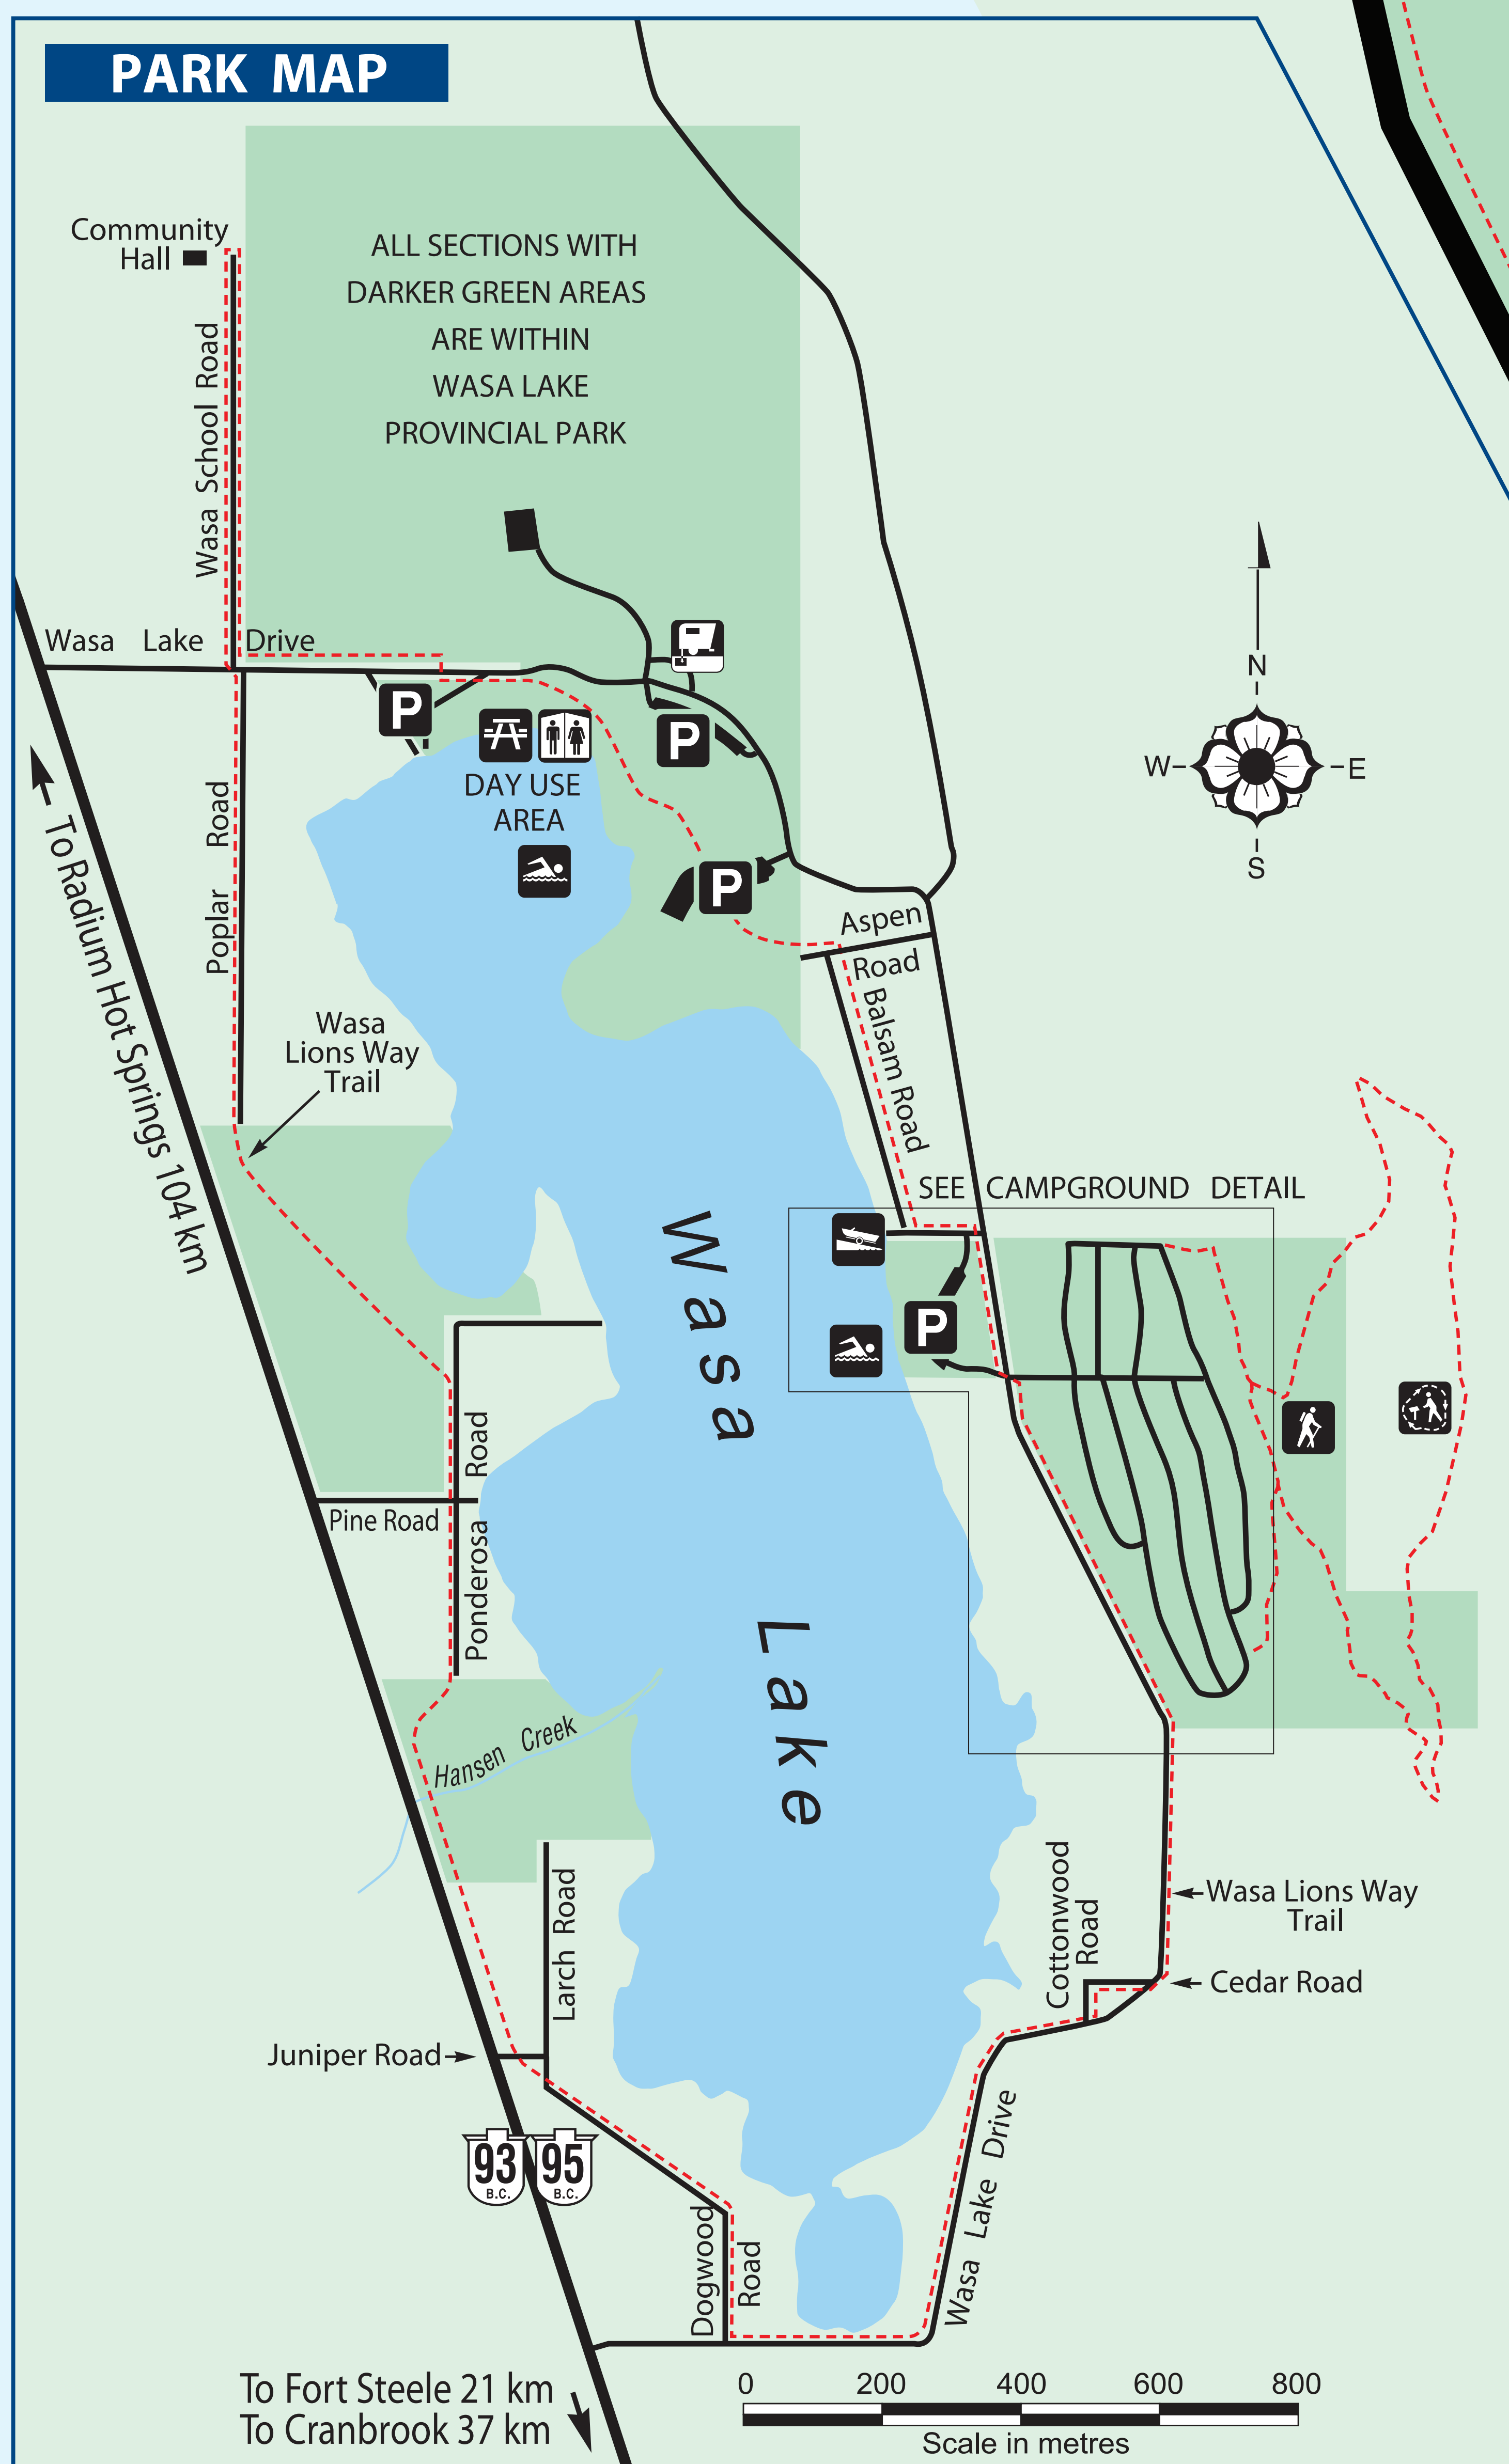

# Wasa Lake Provincial Park

## CAMPGROUND MAP

Wasa  
Lake

## PARK MAP

## Legend

- |              |                   |
|--------------|-------------------|
| Information  | Sani-station      |
| Parking      | Water             |
| Day-use Area | Swimming          |
| Washrooms    | Bike Area         |
| Playground   | Dog Friendly Area |
| Boat Launch  | Nature Trail      |
| Amphitheatre | Hiking            |
| Showers      | Park Boundary     |