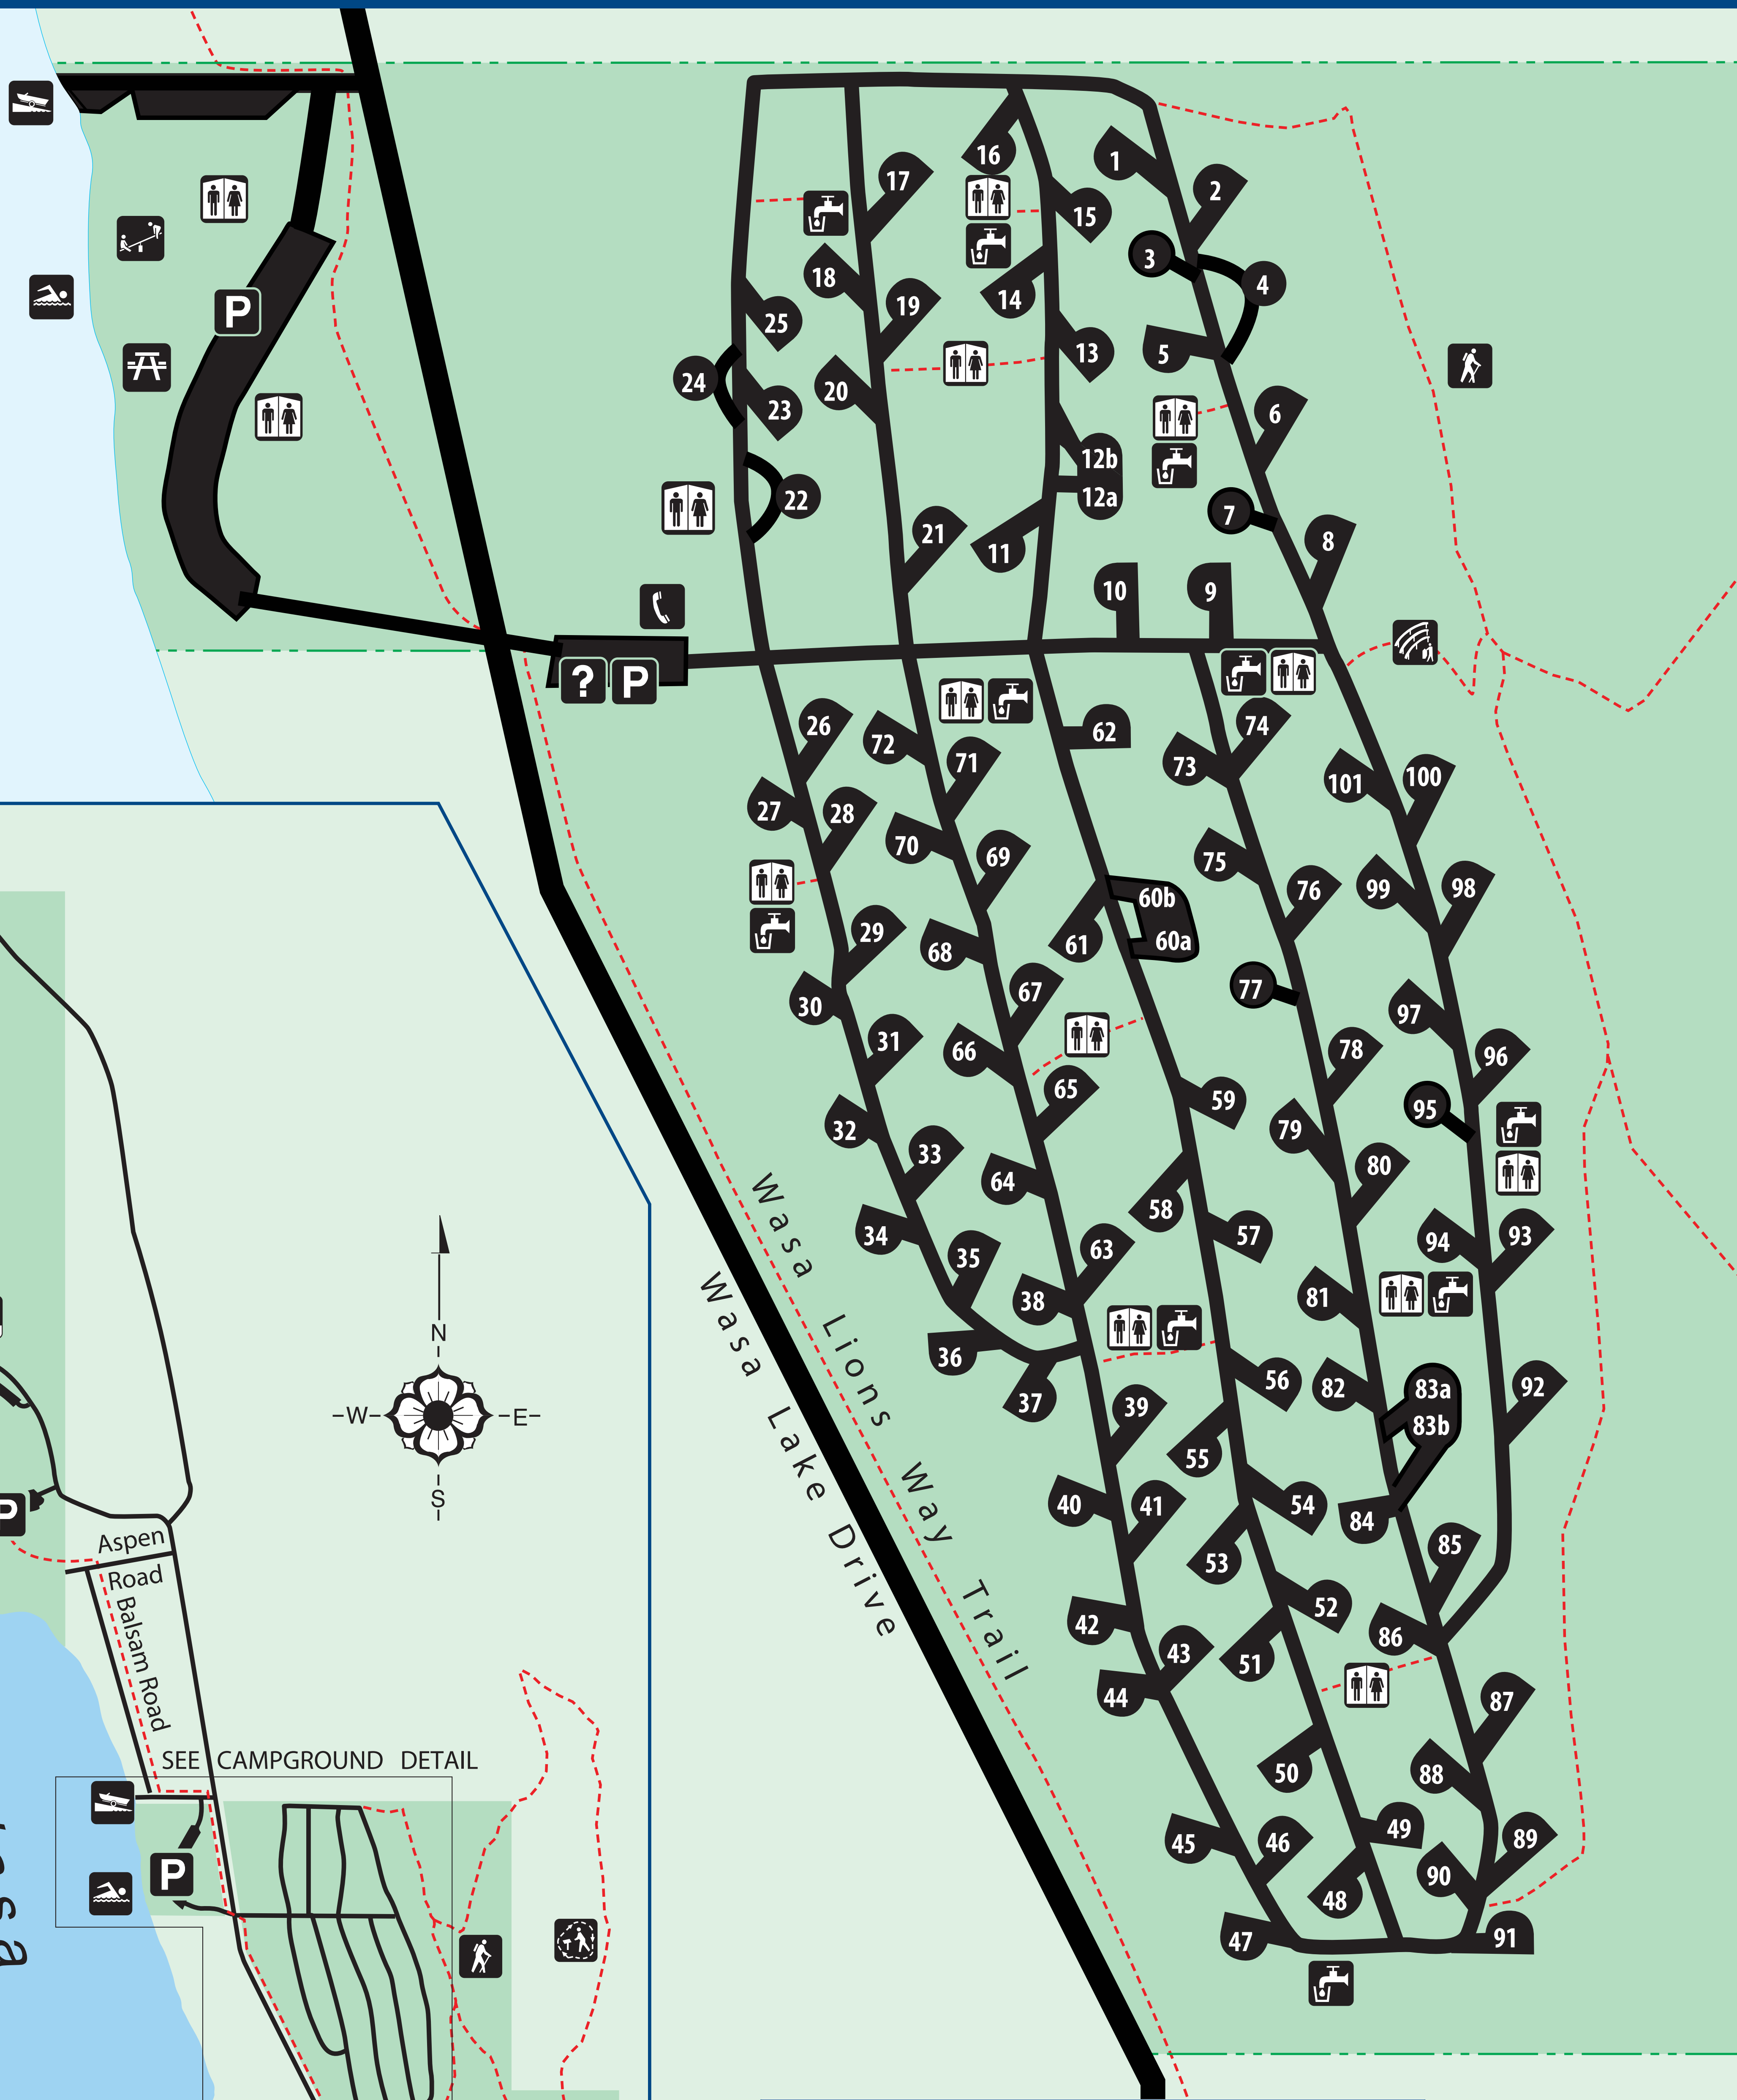

Wasa Lake Provincial Park

CAMPGROUND MAP

Wasa
Lake

PARK MAP

Legend

- | | |
|--------------|---------------|
| Information | Sani-station |
| Parking | Water |
| Day-use Area | Telephone |
| Washrooms | Swimming |
| Playground | Nature Trail |
| Boat Launch | Hiking |
| Amphitheatre | Park Boundary |

Stay Safe - Have Fun

www.bcparks.ca