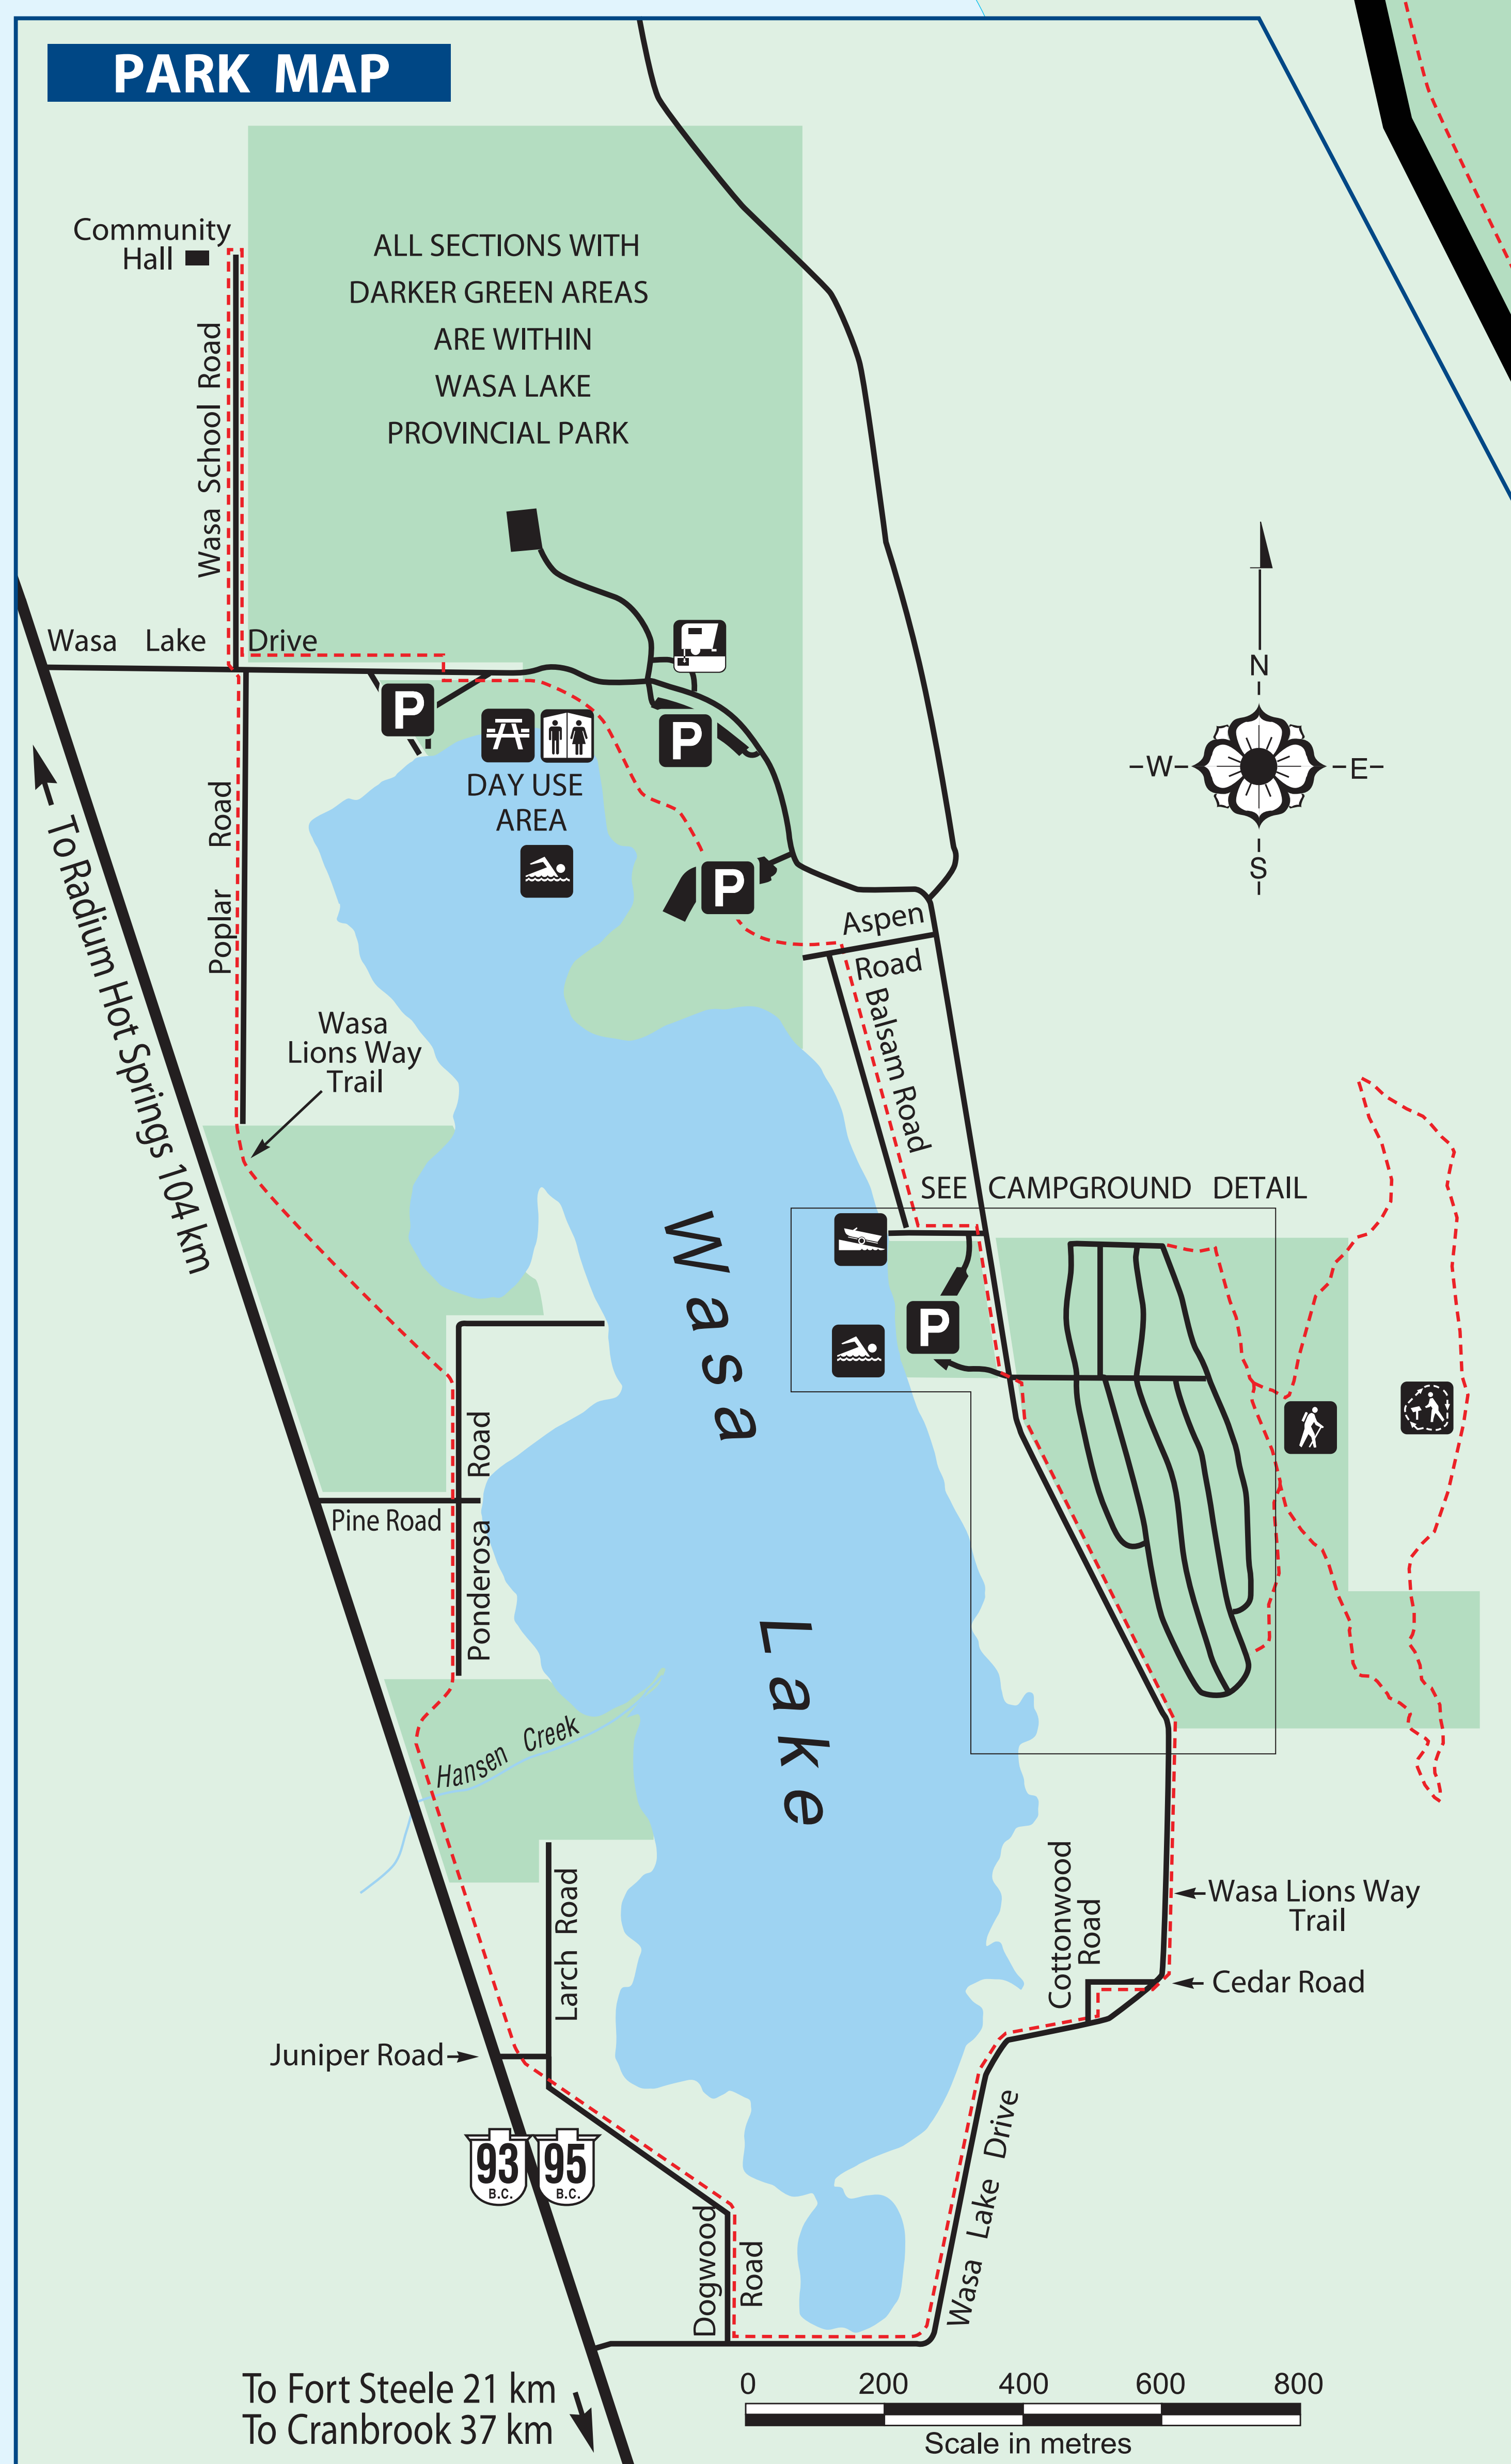

Wasa Lake Provincial Park

CAMPGROUND MAP

Wasa
Lake

PARK MAP

Legend

- | | |
|--------------|---------------|
| Information | Sani-station |
| Parking | Water |
| Day-use Area | Telephone |
| Washrooms | Swimming |
| Playground | Nature Trail |
| Boat Launch | Hiking |
| Amphitheatre | Park Boundary |

Stay Safe - Have Fun

www.bcparks.ca