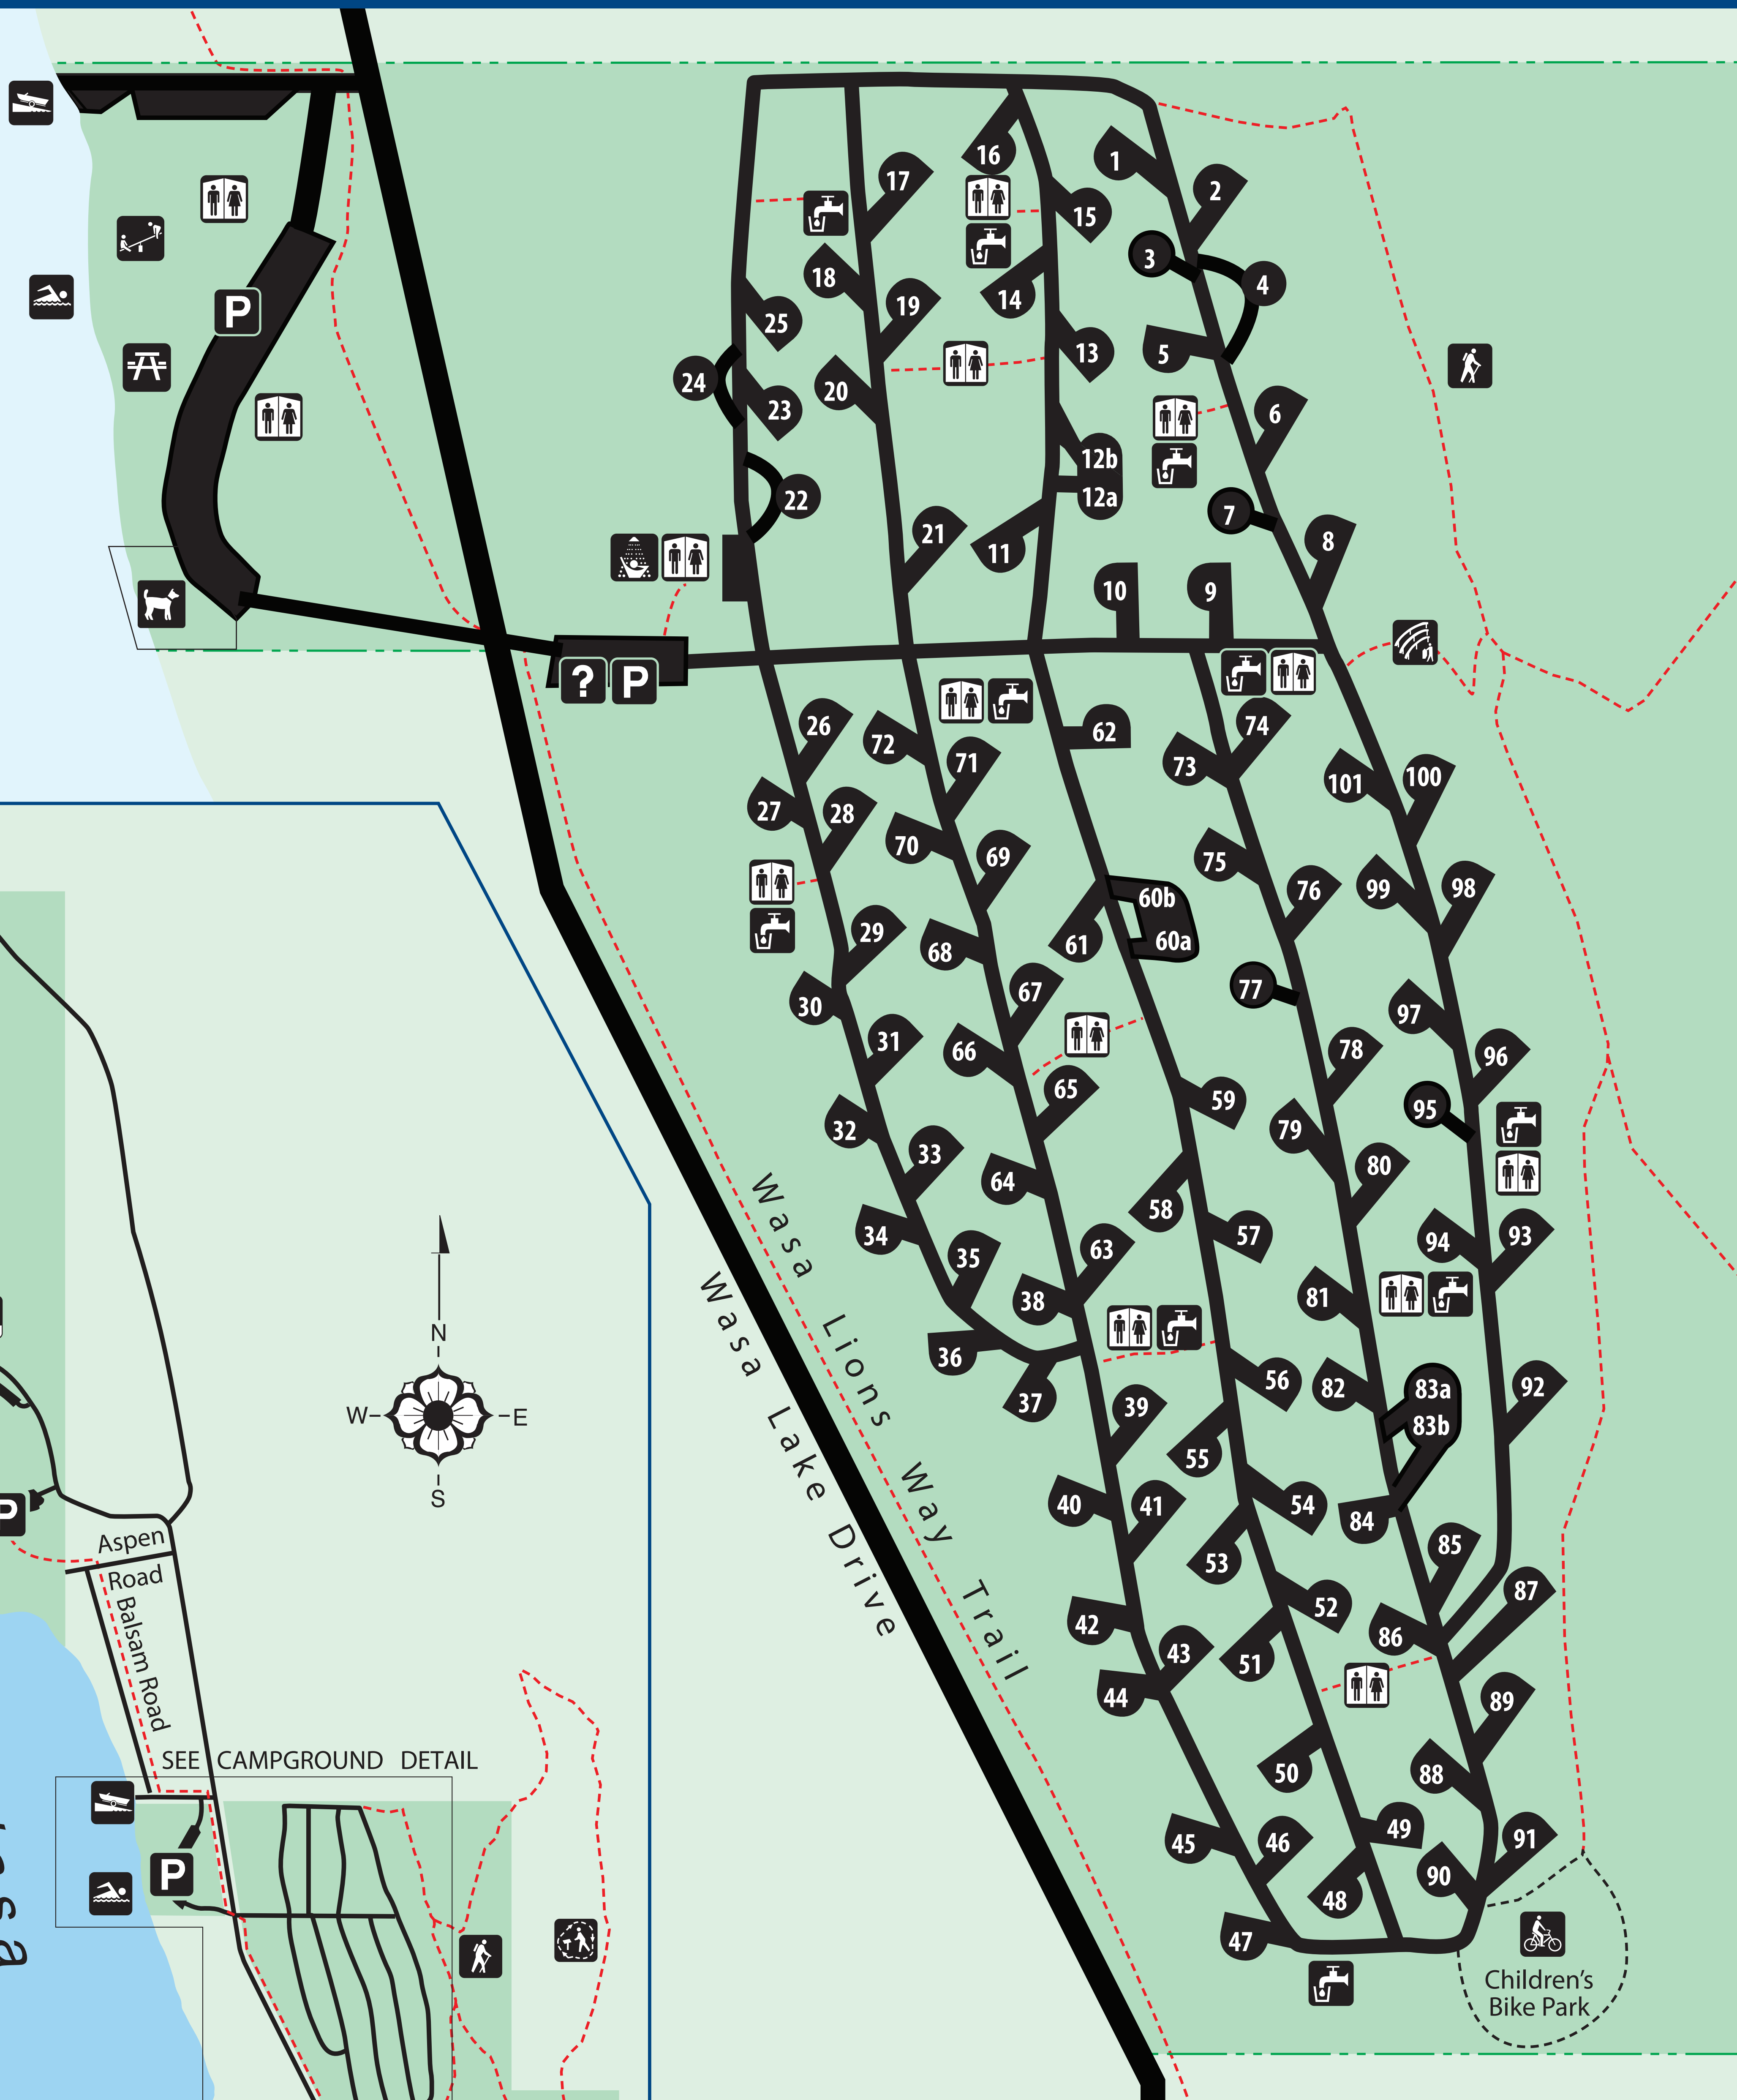

# Wasa Lake Provincial Park

## CAMPGROUND MAP

Wasa  
Lake

## PARK MAP

## Legend

- |              |                   |
|--------------|-------------------|
| Information  | Sani-station      |
| Parking      | Water             |
| Day-use Area | Swimming          |
| Washrooms    | Bike Area         |
| Playground   | Dog Friendly Area |
| Boat Launch  | Nature Trail      |
| Amphitheatre | Hiking            |
| Showers      | Park Boundary     |