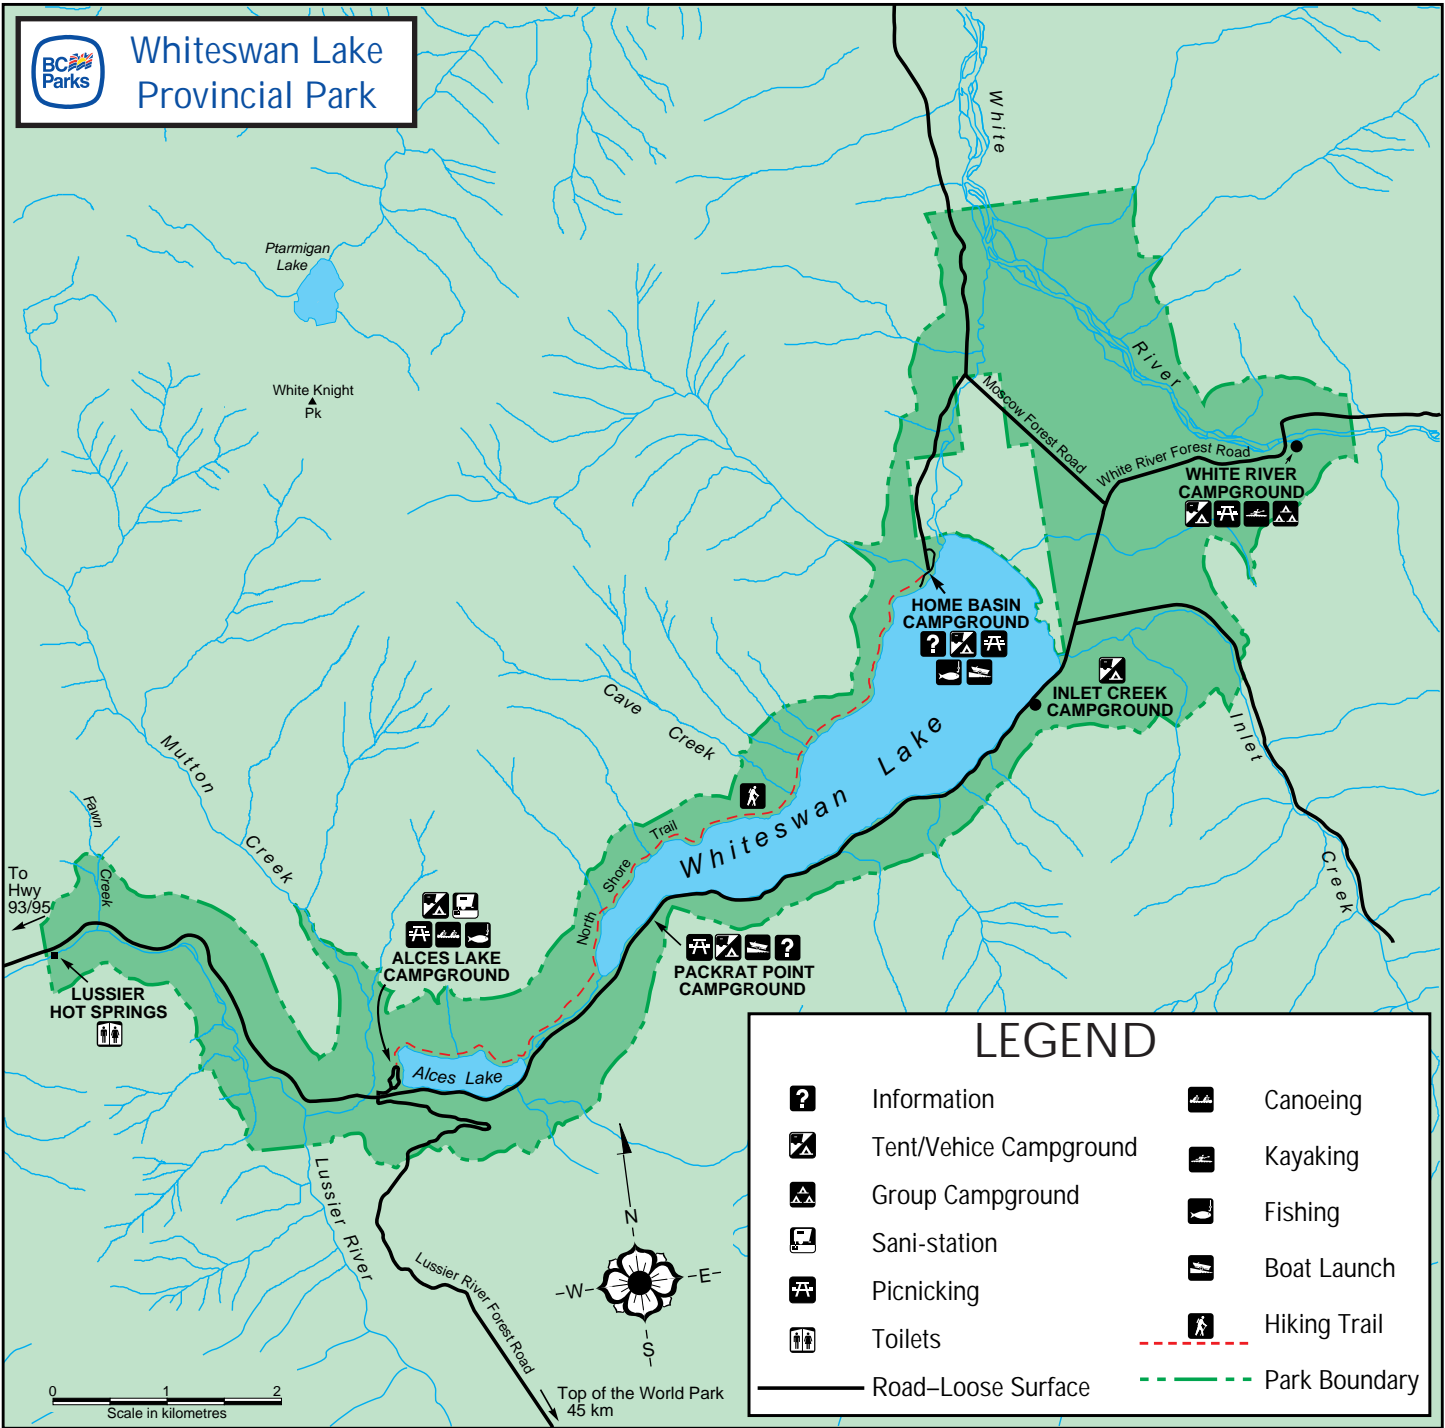

Whiteswan Lake Provincial Park

LEGEND

- | | | | |
|--|-------------------------|--|---------------|
| | Information | | Canoeing |
| | Tent/Vehicle Campground | | Kayaking |
| | Group Campground | | Fishing |
| | Sani-station | | Boat Launch |
| | Picnicking | | Hiking Trail |
| | Toilets | | Park Boundary |
| | Road-Loose Surface | | |