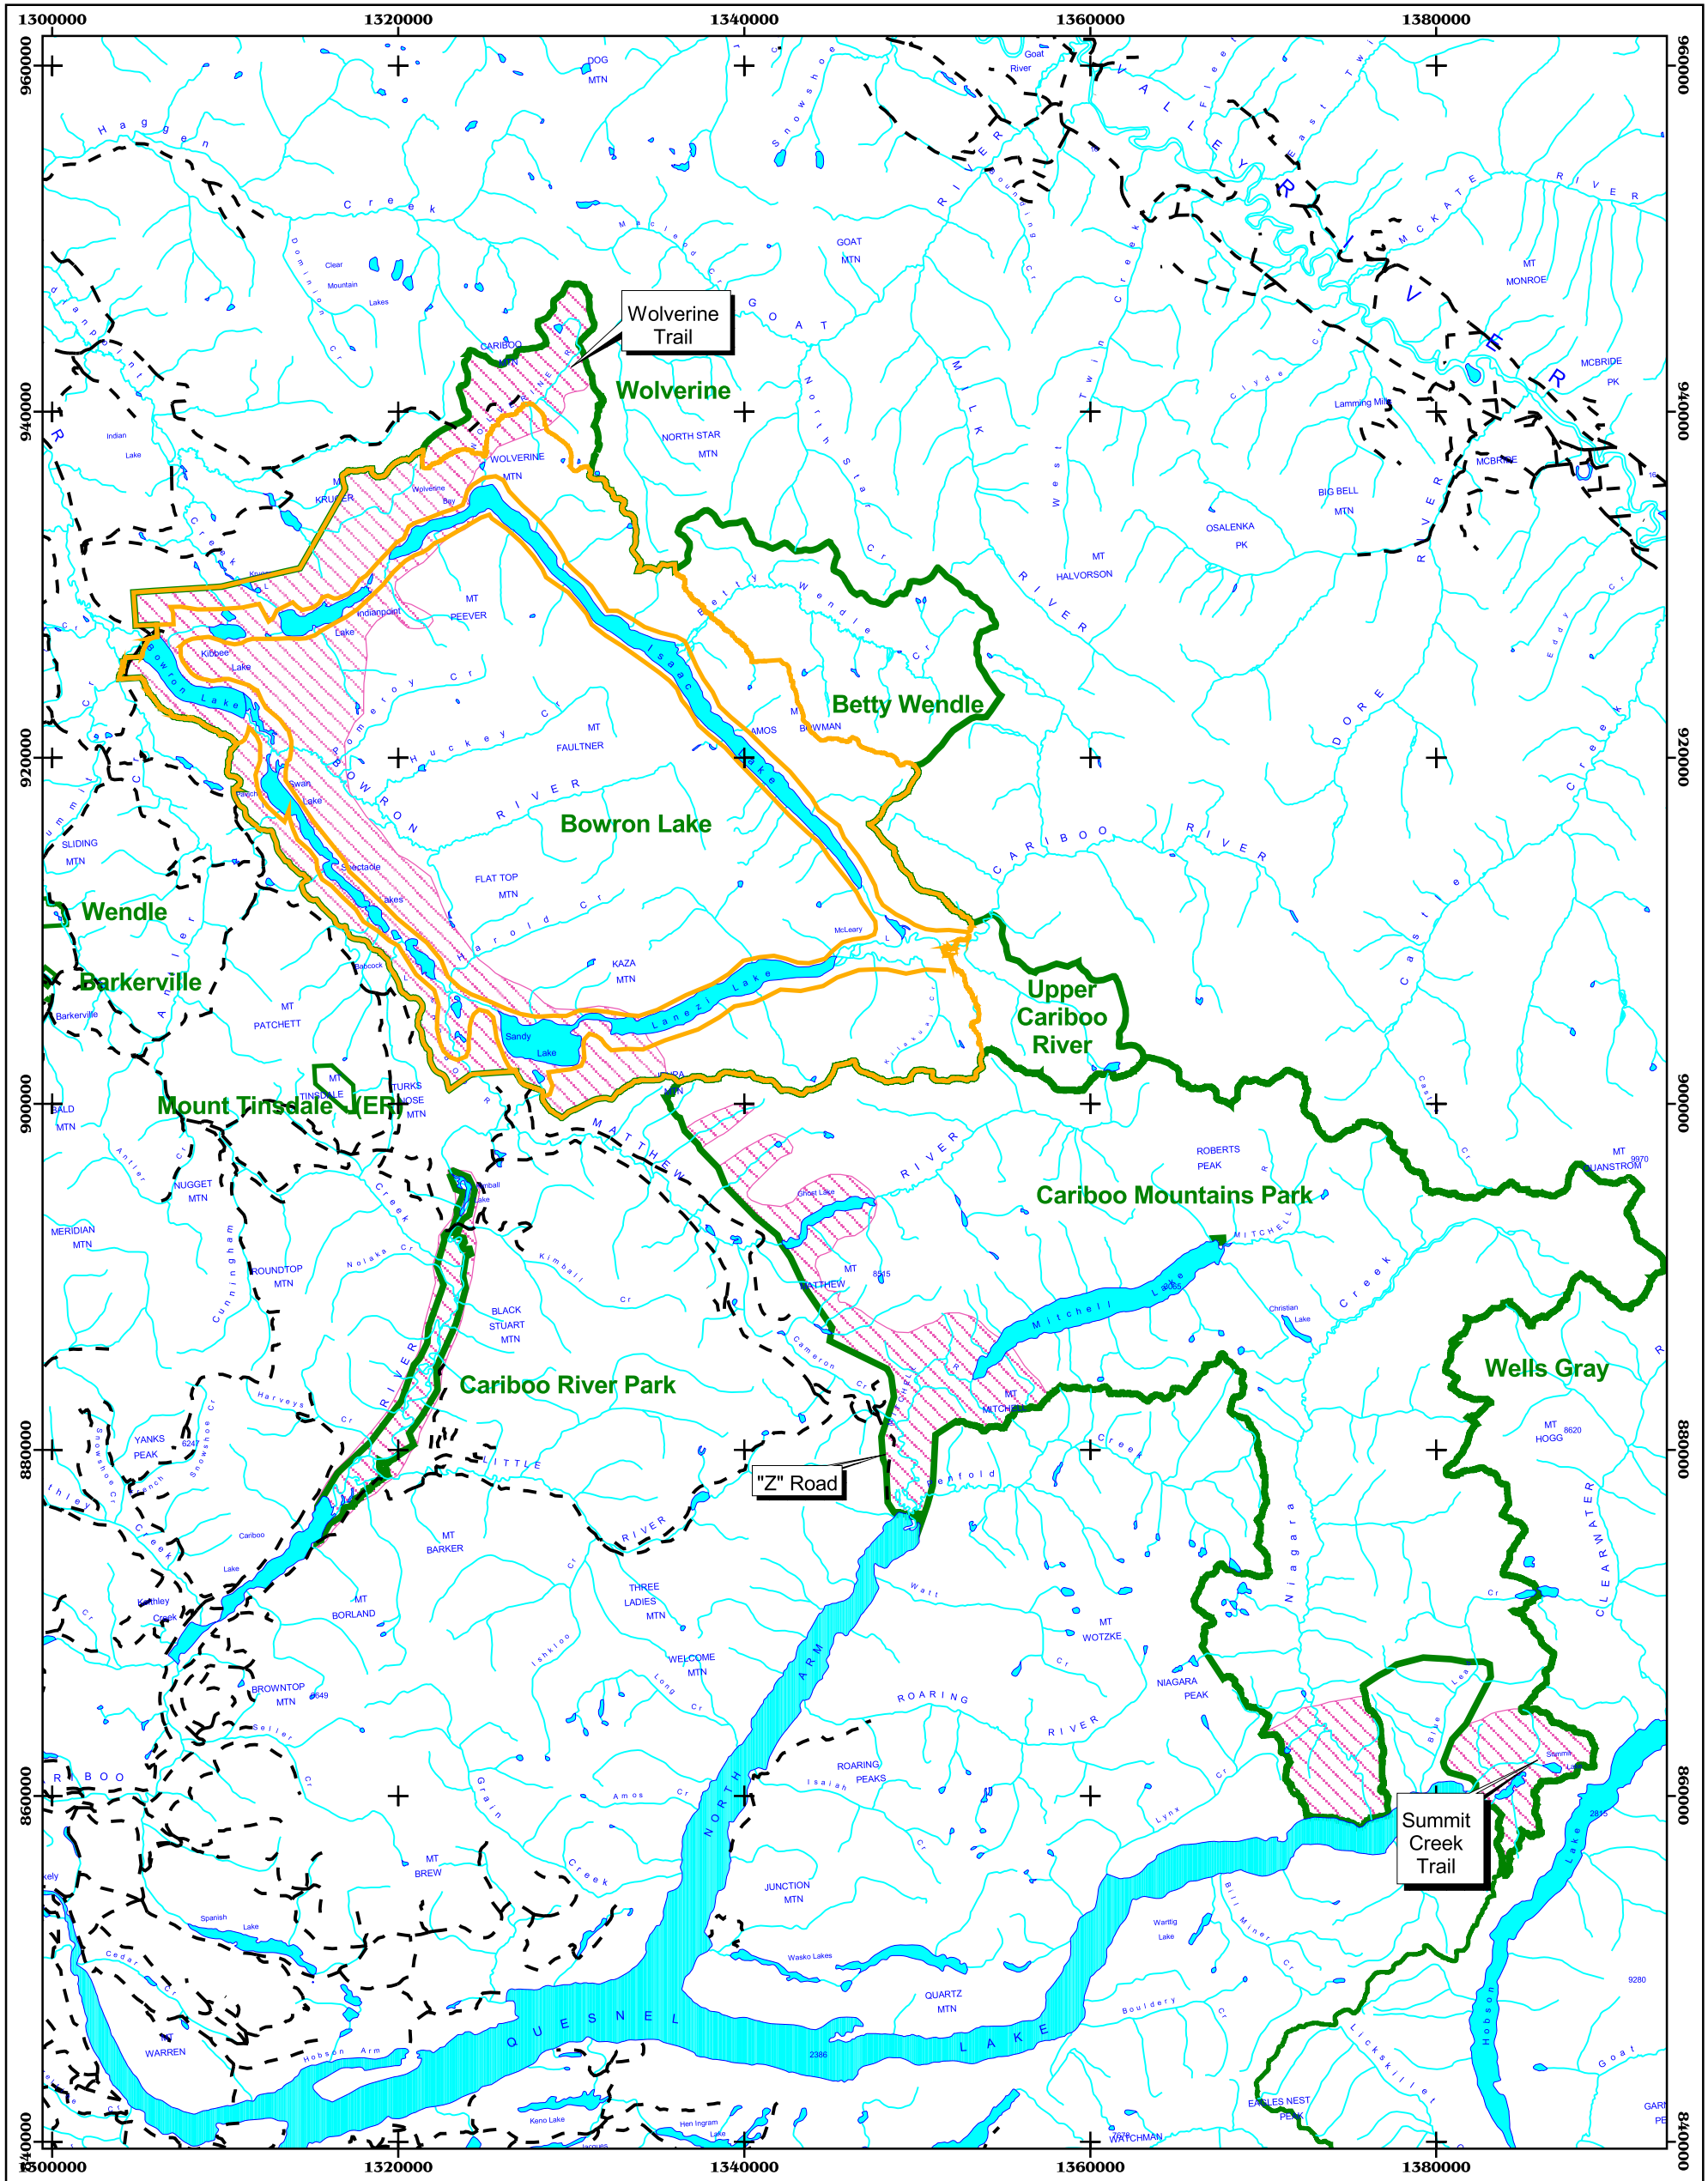

Forest Health and Fire Management Zones

Bowron, Cariboo River and Cariboo Mountains Parks Management Plan

 Management Zone
 No-Management Zone

 Park Boundary
 Road

 Lake
 River or Stream

Scale = 1:375,000

Albers Projection

Map Prepared By:
PARAGON
 RESOURCE MAPPING INC.