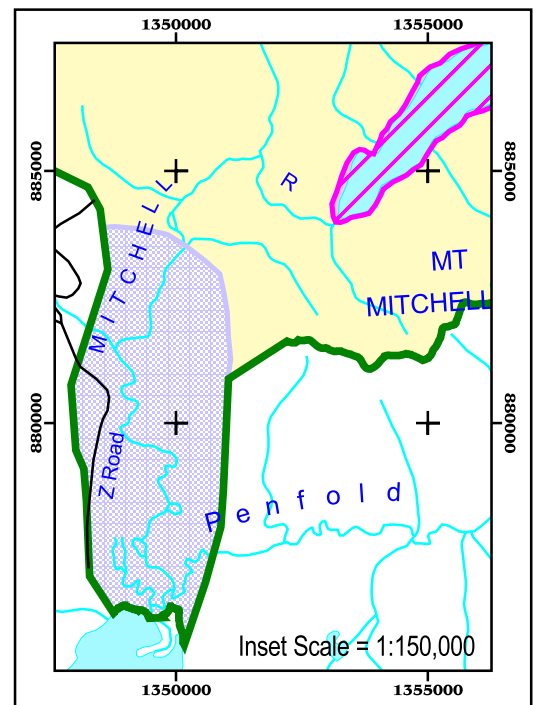

Zoning Map

Bowron, Cariboo River and Cariboo Mountains Parks Management Plan

- | | | | |
|--|--------------------------------|--|------------------------|
| | Wilderness Conservation | | Park Boundary |
| | Wilderness Recreation | | River or Stream |
| | Intensive Recreation | | Road |
| | Natural Environment | | Island |
| | Special Feature | | Lake |

Scale = 1:375,000

Albers Projection

Map Prepared By:
PARAGON
RESOURCE MAPPING INC.