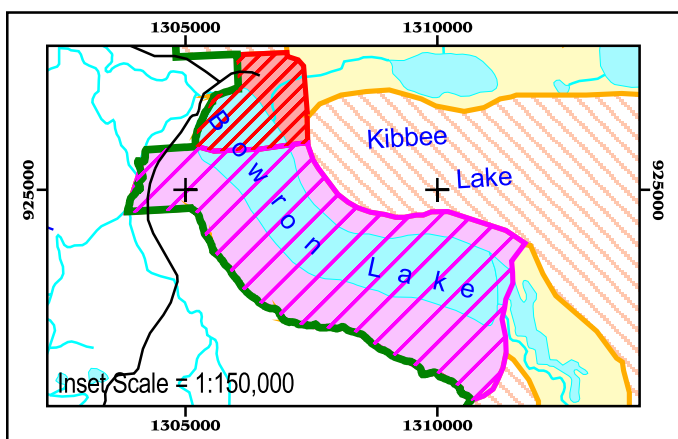

Zoning Map

Bowron, Cariboo River and Cariboo Mountains Parks Management Plan

- | | | | |
|--|--------------------------------|--|------------------------|
| | Wilderness Conservation | | Park Boundary |
| | Wilderness Recreation | | River or Stream |
| | Intensive Recreation | | Road |
| | Natural Environment | | Island |
| | Special Feature | | Lake |

Scale = 1:375,000

Albers Projection

Map Prepared By:
PARAGON
RESOURCE MAPPING INC.