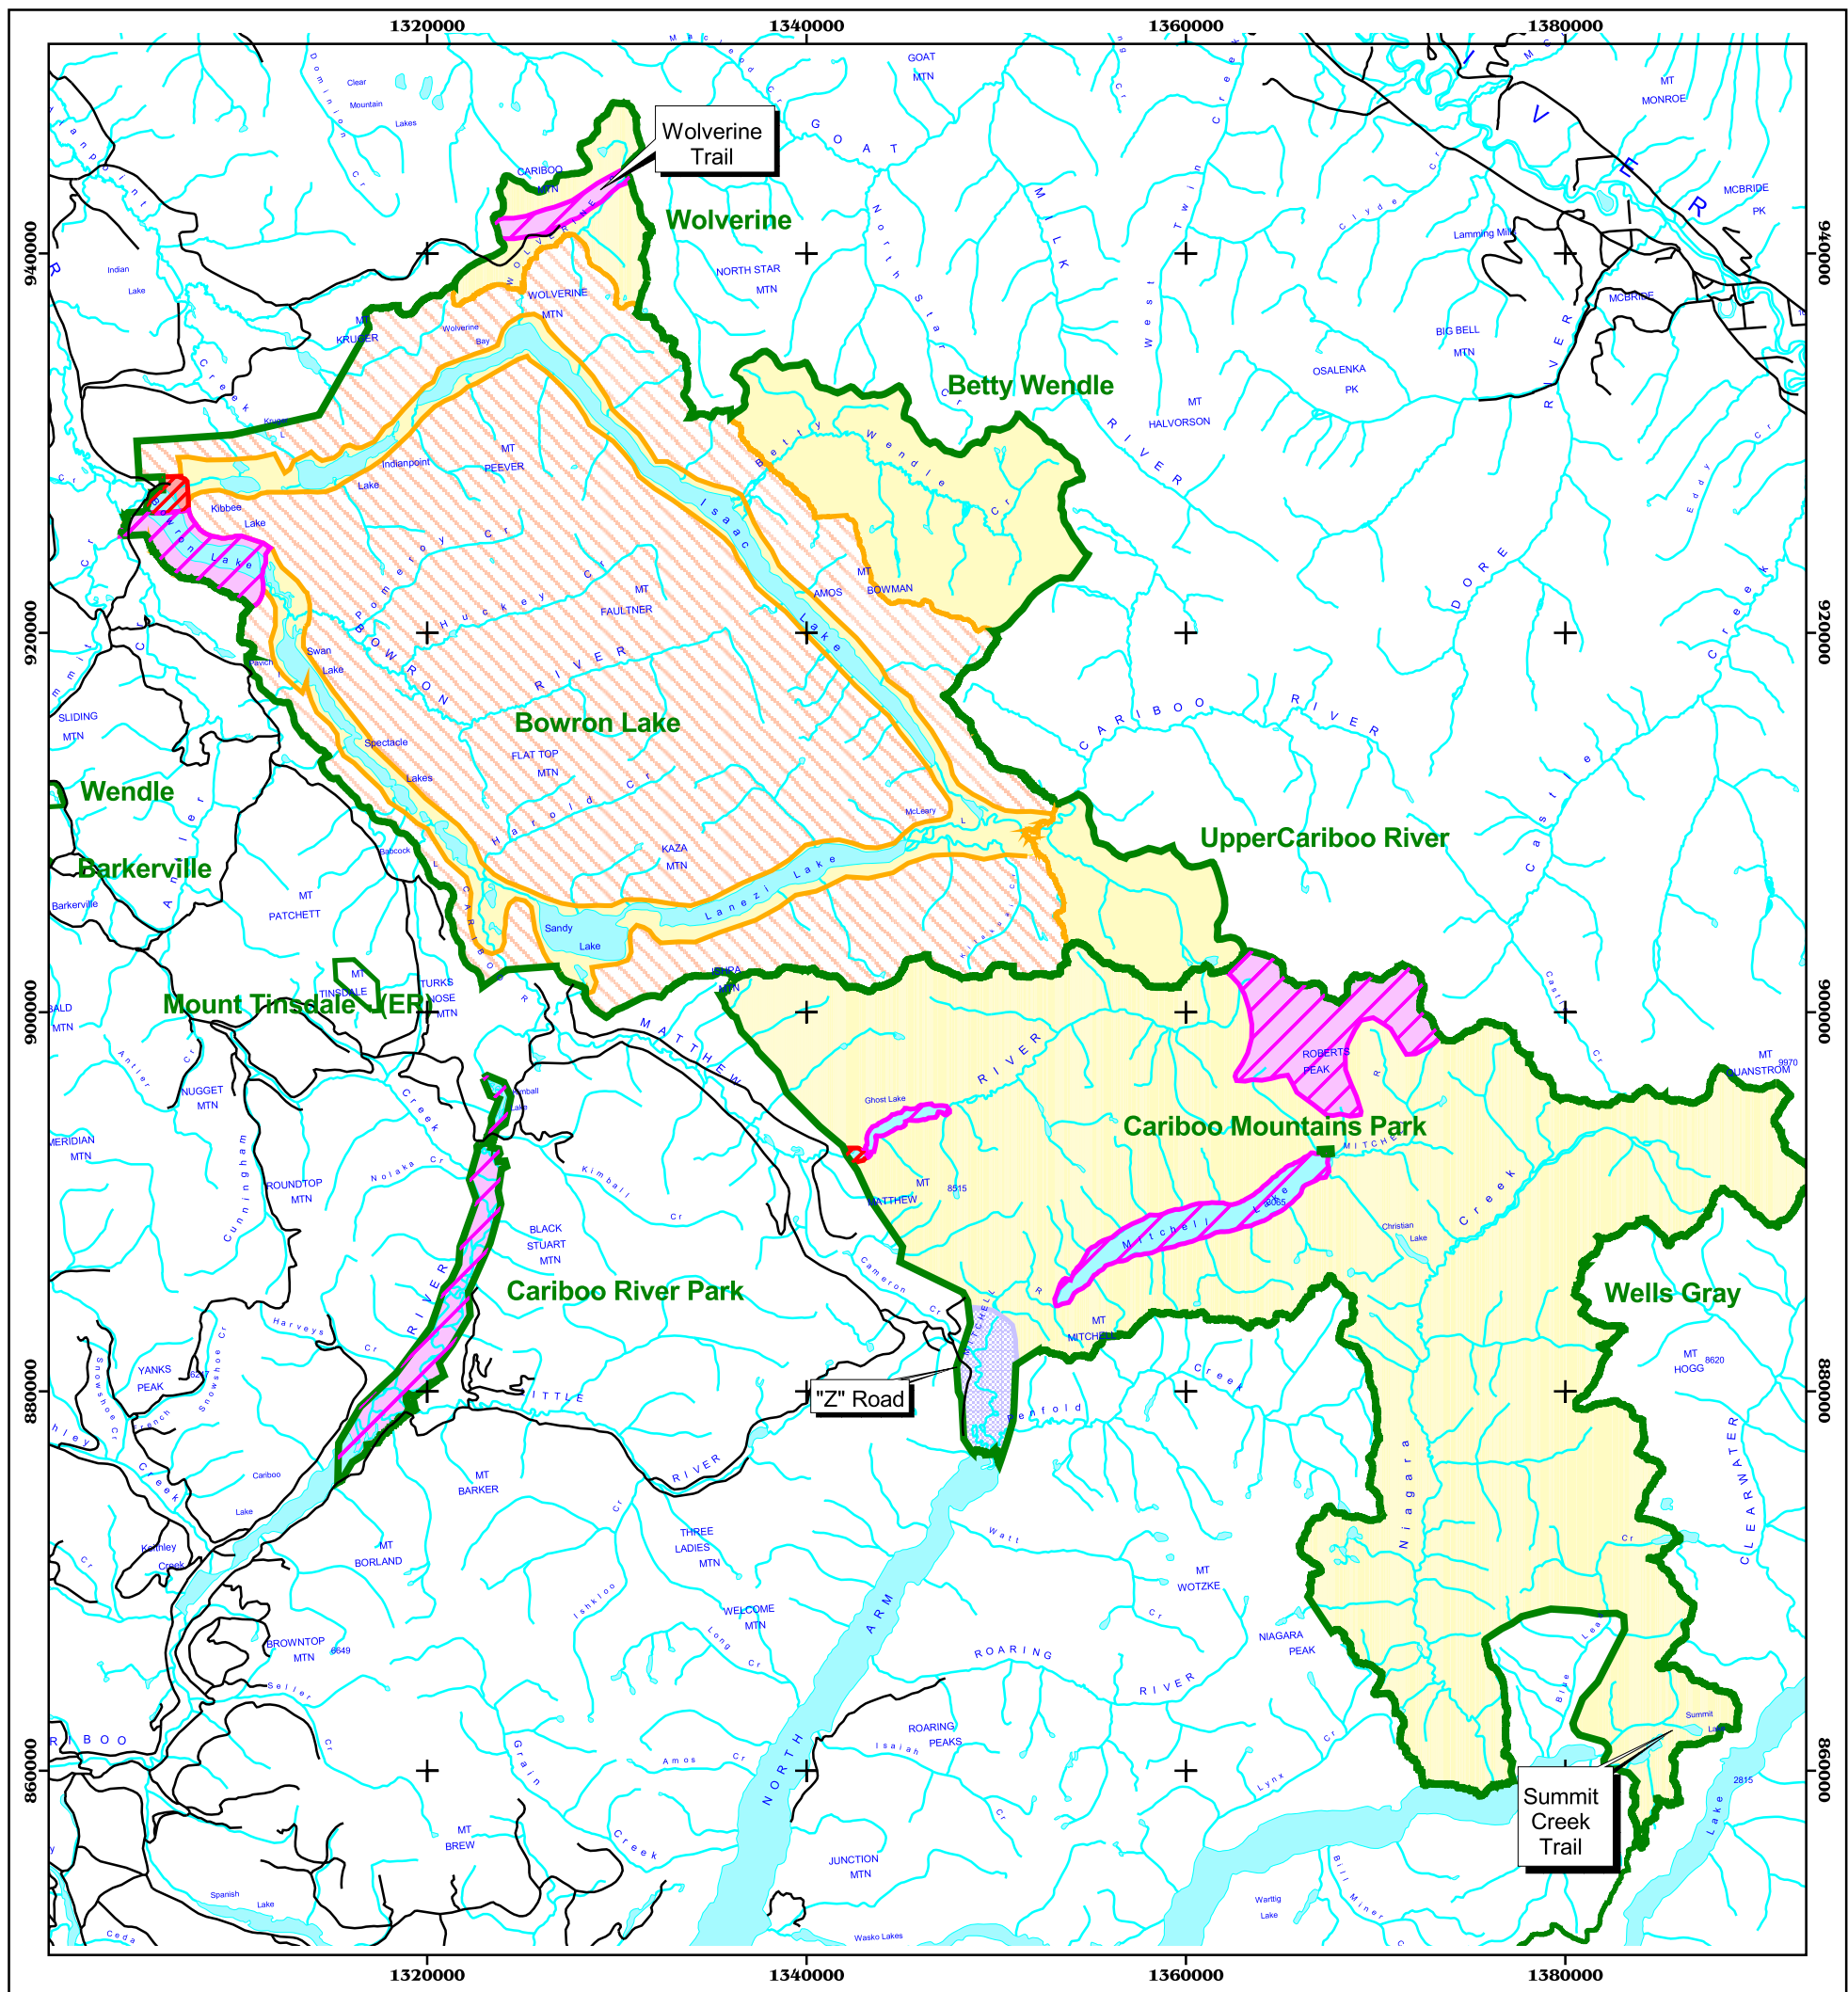

Zoning Map

Bowron, Cariboo River and Cariboo Mountains Parks Management Plan

- | | | | |
|--|--------------------------------|--|------------------------|
| | Wilderness Conservation | | Park Boundary |
| | Wilderness Recreation | | River or Stream |
| | Intensive Recreation | | Road |
| | Natural Environment | | Island |
| | Special Feature | | Lake |

Scale = 1:375,000

Albers Projection

Map Prepared By:
PARAGON
RESOURCE MAPPING INC.