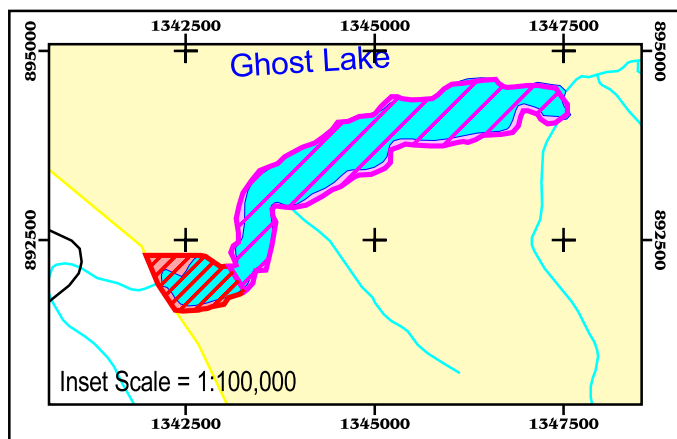

Zoning Map

Bowron, Cariboo River and Cariboo Mountains Parks Management Plan

- | | | | |
|--|--------------------------------|--|------------------------|
| | Wilderness Conservation | | Park Boundary |
| | Wilderness Recreation | | River or Stream |
| | Intensive Recreation | | Road |
| | Natural Environment | | Island |
| | Special Feature | | Lake |

Scale = 1:375,000

Albers Projection

Map Prepared By:
PARAGON
RESOURCE MAPPING INC.