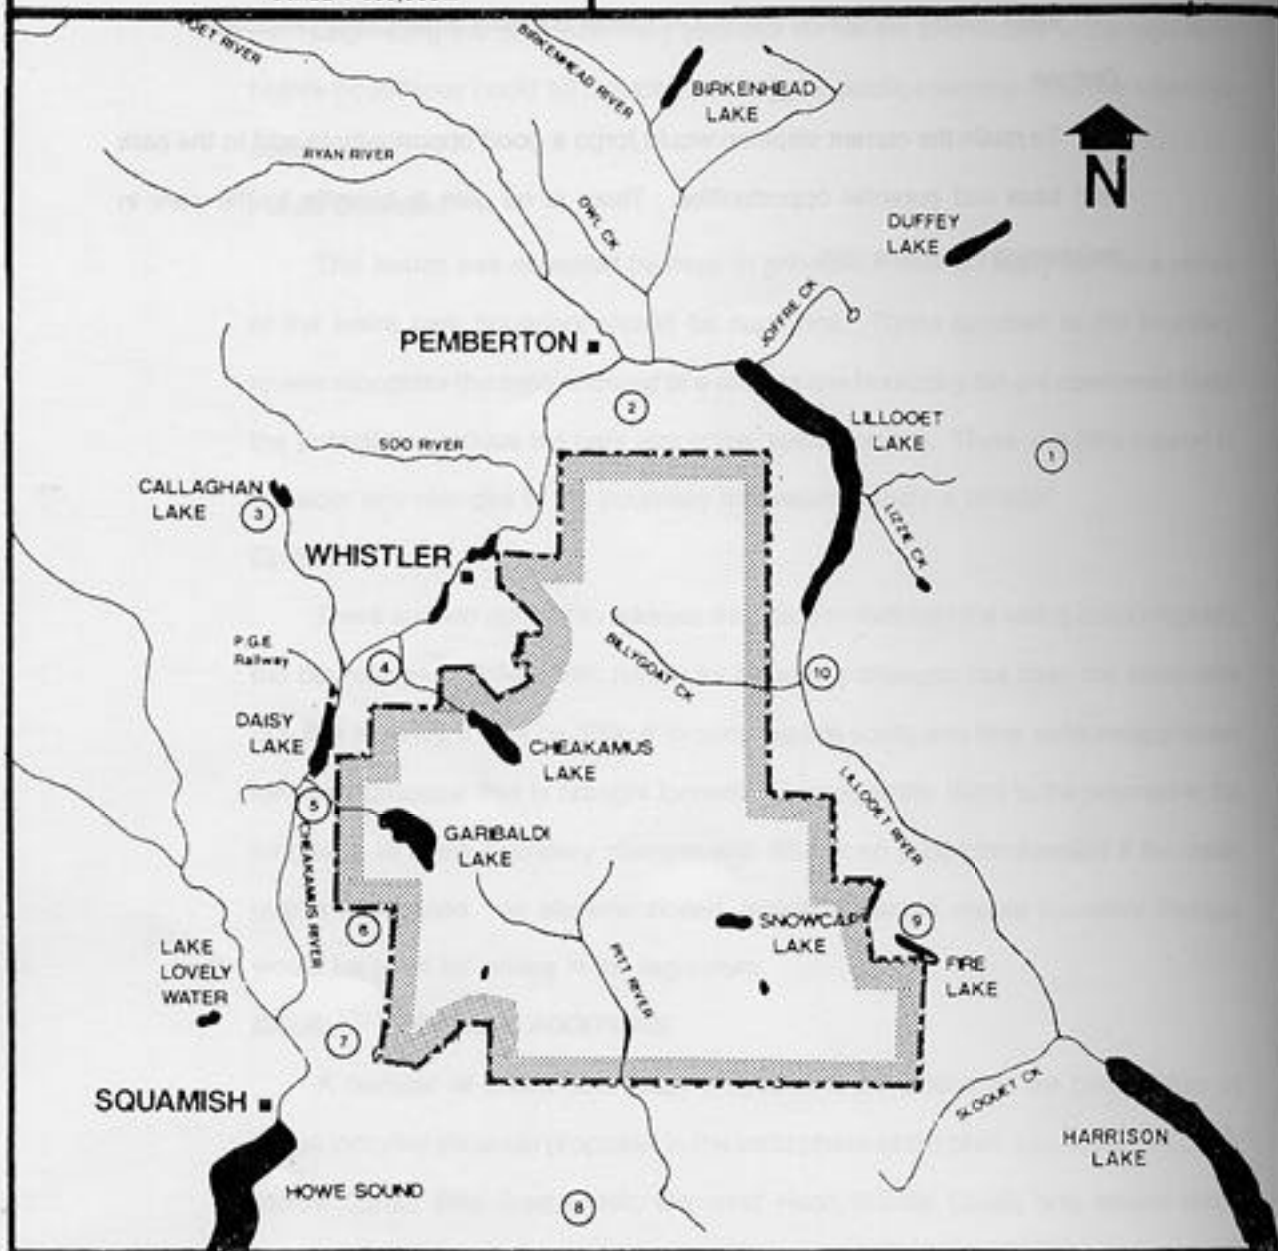

# GARIBALDI PROVINCIAL PARK

SCALE 1:600,000m

# MAJOR PROPOSED ADDITIONS

Figure 5

- |                       |                          |
|-----------------------|--------------------------|
| ① Rogers/Lizzie Creek | ⑥ Brohm/Alice Ridge      |
| ② Mount Currie        | ⑦ Diamond Head Reserve * |
| ③ Callaghan Lake      | ⑧ Pinecone Lake          |
| ④ Cheakamus River     | ⑨ Glacier/Fire Lake      |
| ⑤ Rubble Creek *      | ⑩ Billy Goat Creek       |